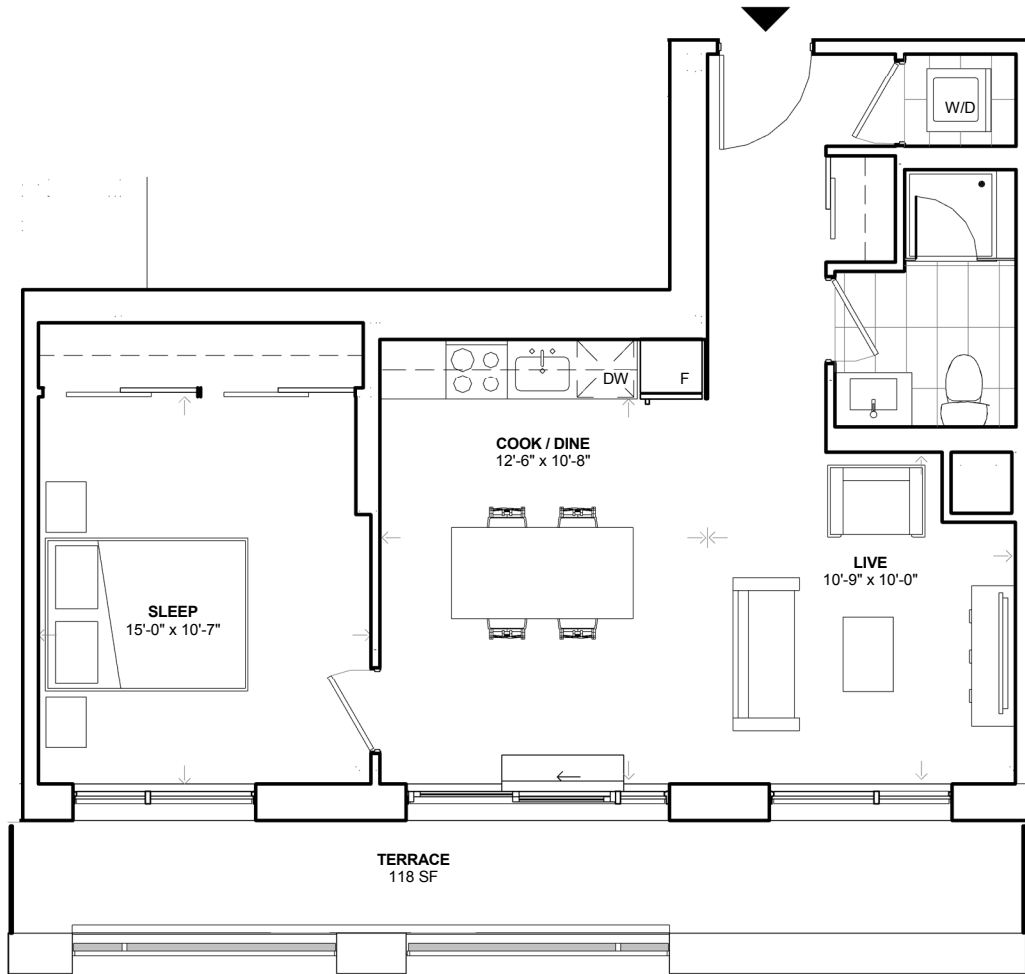

SUITE 1N

ONE BEDROOM

INSIDE 637 SF OUTSIDE 118 SF **TOTAL: 755 SF**

FLOOR 6

Specifications subject to change without notice. Furniture layout is for reference only. Most suites are rented unfurnished. E.& O.E.