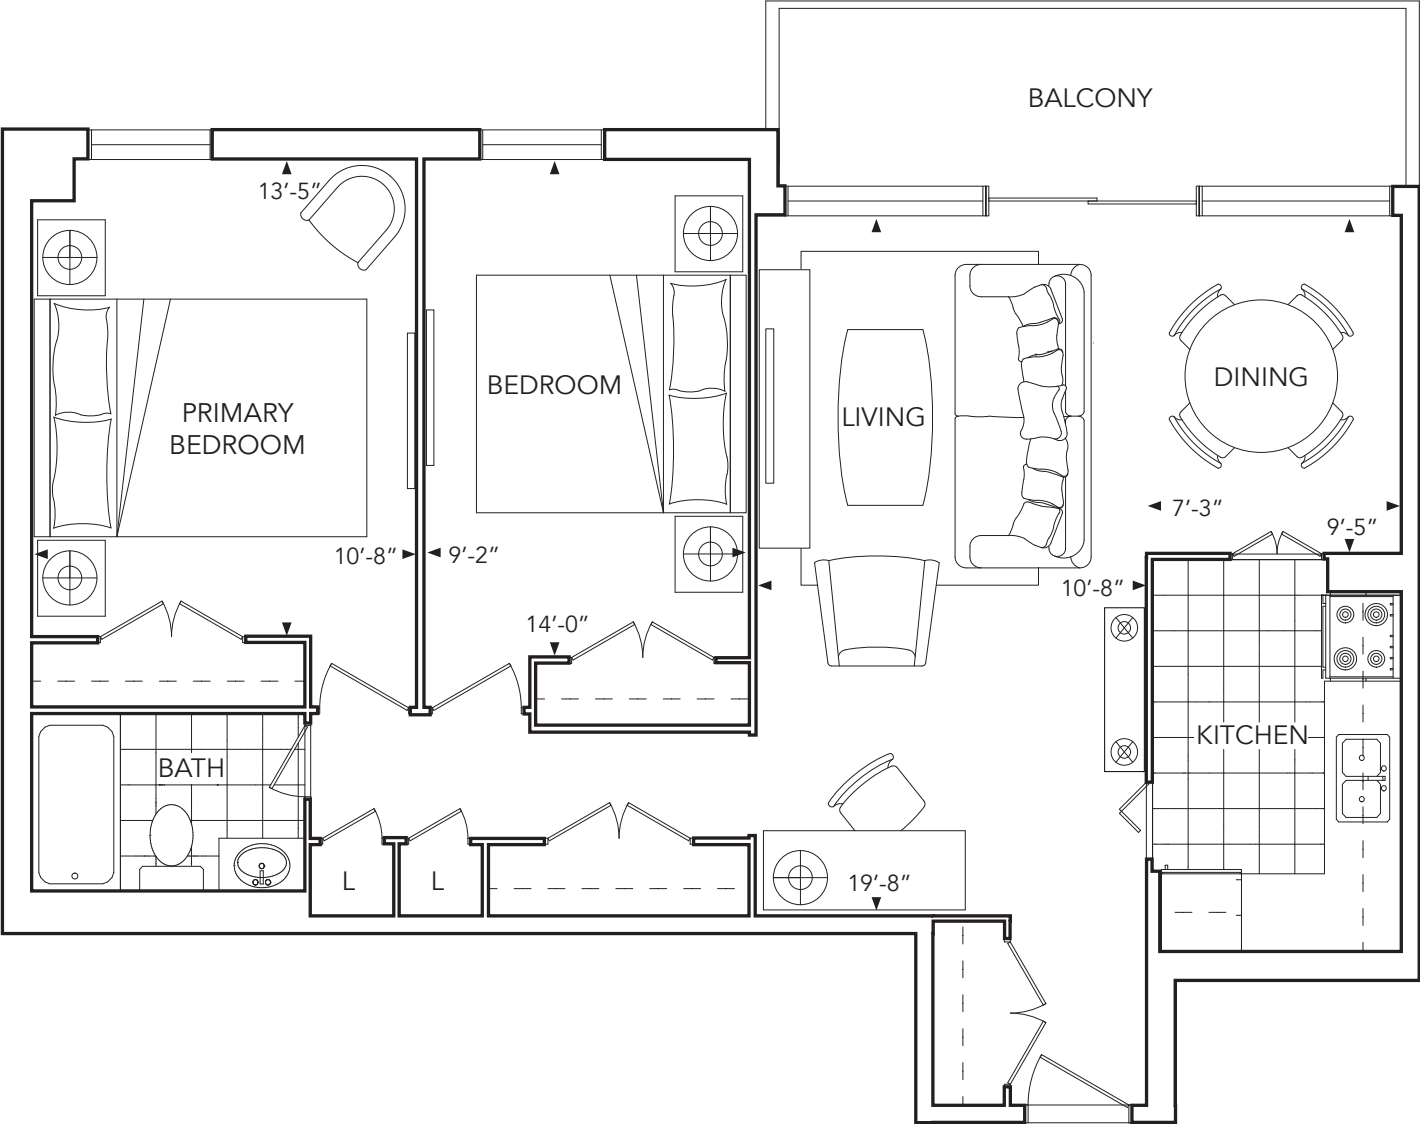

# SUITE 2B

2 BEDROOM 912 SQ.FT.

322 Eglinton Avenue East, Toronto, ON M4P 1L6  
Email: [Leasing@MyRental.ca](mailto:Leasing@MyRental.ca)

Prices and specifications subject to change without notice. Furniture layout is for reference only. Suites are rented unfurnished. E. & O.E.