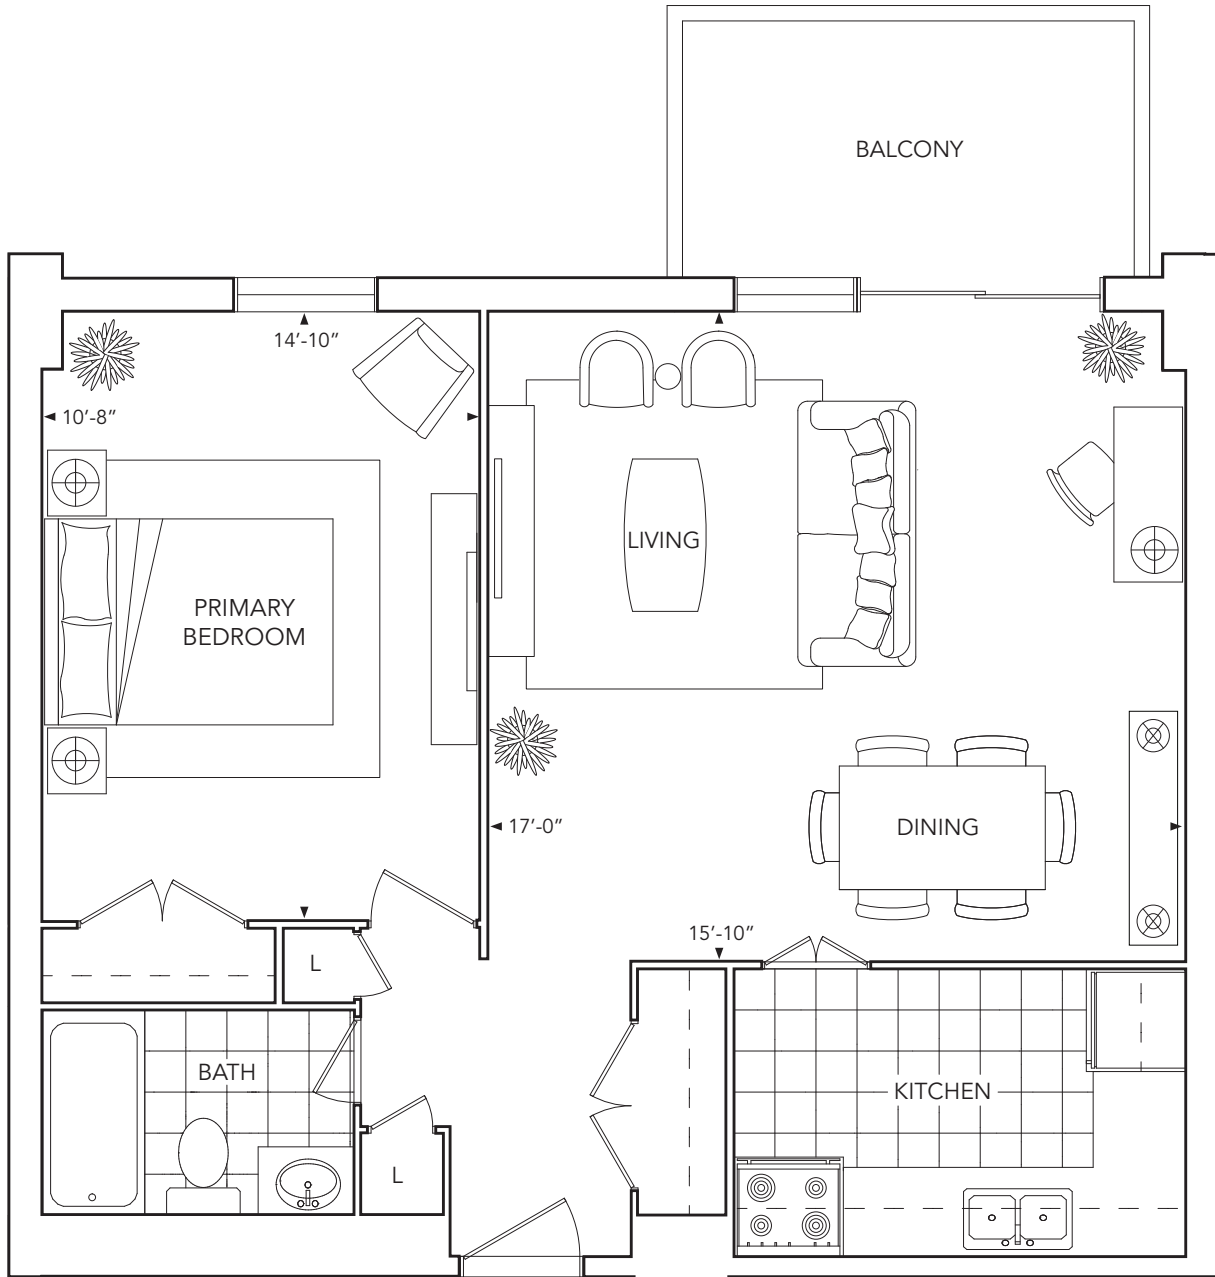

SUITE 1D

1 BEDROOM 716 SQ.FT.

299 Roehampton – Typical Floor

299 Roehampton Avenue, Toronto, ON M4P 1S2
Email: Leasing@MyRental.ca

Prices and specifications subject to change without notice. Furniture layout is for reference only. Suites are rented unfurnished. E. & O.E.