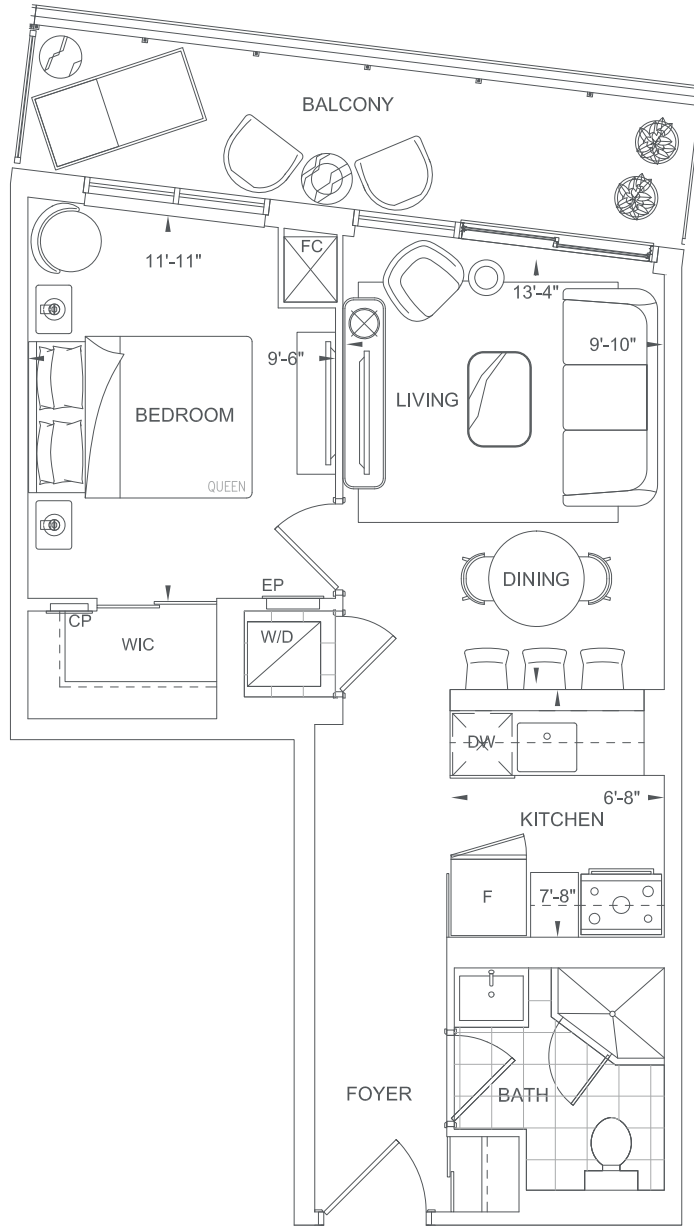

ELGIN 1 BEDROOM 530 SQ.FT.

level 3

level 4

level 5-32