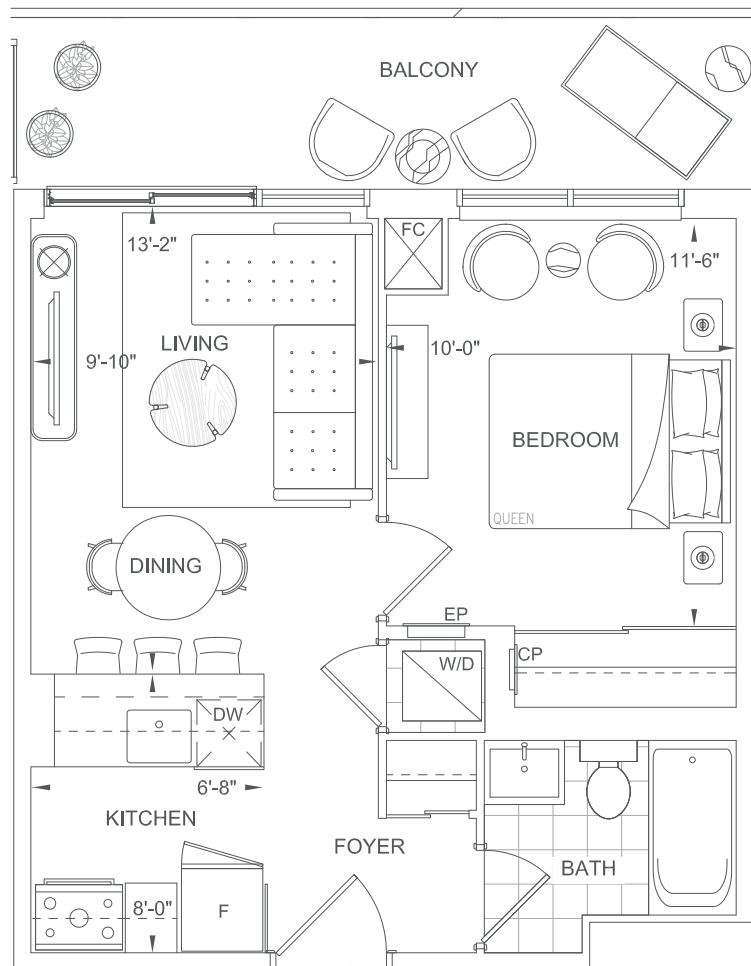

# ABBINGTON 1 BEDROOM 479 SQ.FT.

LEVEL 4 TERRACE

level 4

level 5-32