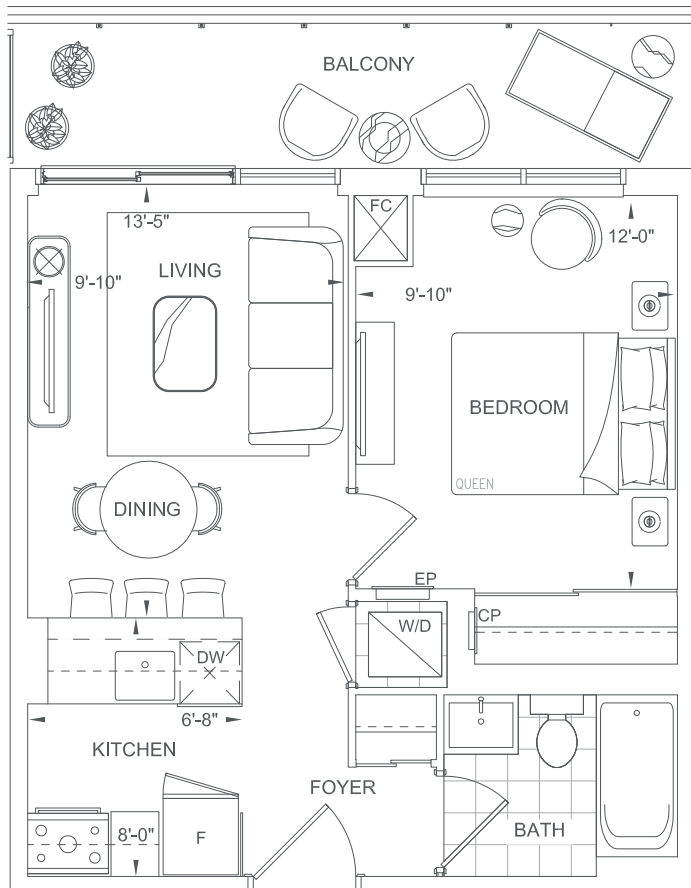

ALLENBY 1 BEDROOM 472 SQ.FT.

LEVEL 3 TERRACE

level 3

level 4

level 5-32