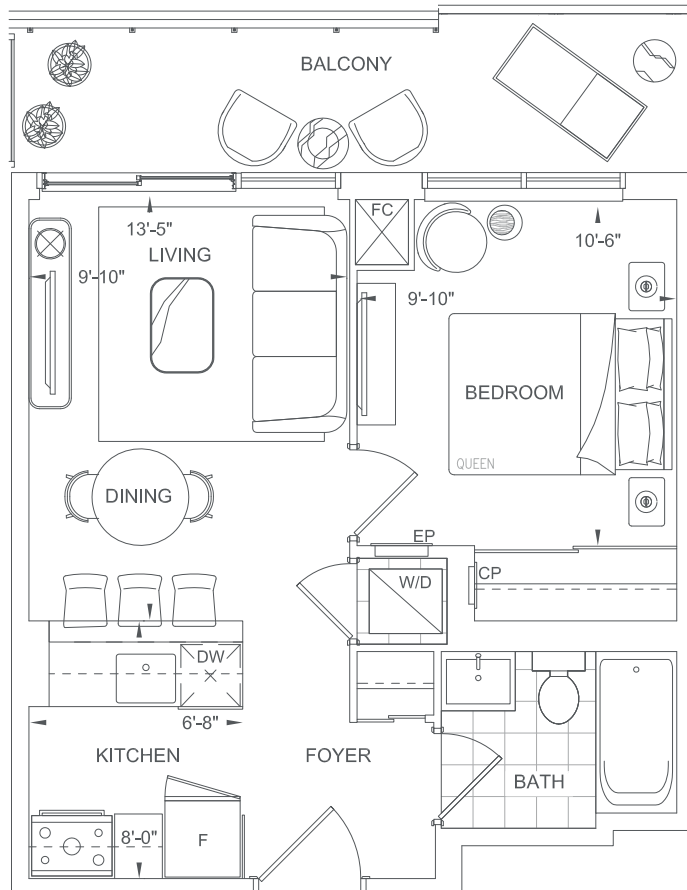

ADDISON 1 BEDROOM 460 SQ.FT.

LEVEL 3 TERRACE

level 3

level 4

level 5-32