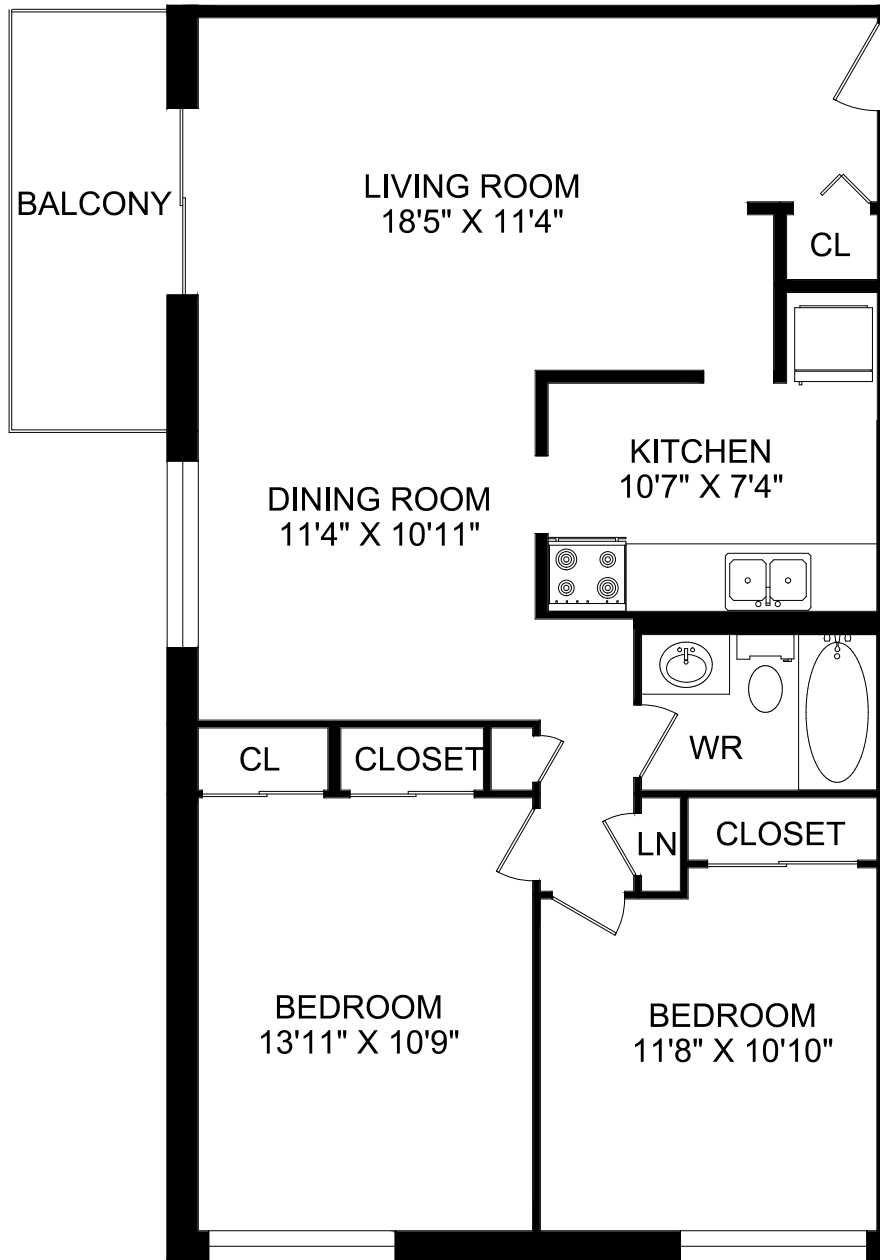

57
Union
Street
East

Metropolitan Towers

TOWER A: TYPICAL FLOOR

ACTUAL SUITE LAYOUT MAY VARY FROM PLAN

57
Union
Street
East
Metropolitan Towers

TOWER B: TYPICAL FLOOR

ACTUAL SUITE LAYOUT MAY VARY FROM PLAN

57
Union
Street
East
Metropolitan Towers

MAIN FLOOR

ACTUAL SUITE LAYOUT MAY VARY FROM PLAN

HOMESTEAD

57
Union
Street
East

ONE BEDROOM

660 SQUARE FEET

Metropolitan Towers

57
Union
Street
East

Metropolitan Towers

HOMESTEAD

TWO BEDROOM

927 SQUARE FEET

LINE : 02

ACTUAL SUITE LAYOUT MAY VARY FROM PLAN

57
Union
Street
East

Metropolitan Towers

LINE : 04

ACTUAL SUITE LAYOUT MAY VARY FROM PLAN

57
Union
Street
East

Metropolitan Towers

HOMESTEAD

TWO BEDROOM

927 SQUARE FEET

57
Union
Street
East