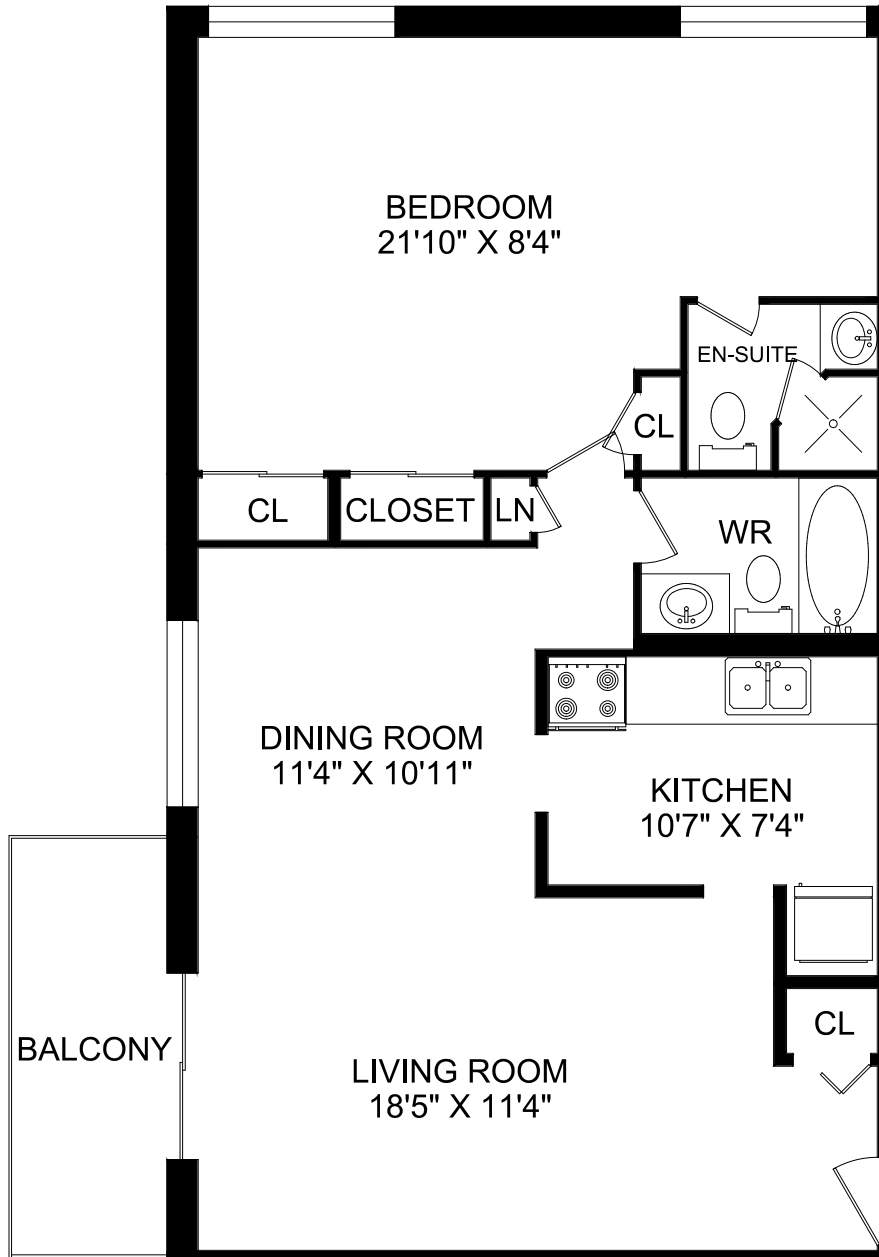

MAIN FLOOR

ACTUAL SUITE LAYOUT MAY VARY FROM PLAN

HOMESTEAD

57
Union
Street
East

ONE BEDROOM

660 SQUARE FEET

Metropolitan Towers

57
Union
Street
East

Metropolitan Towers

HOMESTEAD

TWO BEDROOM

927 SQUARE FEET

LINE : 02

ACTUAL SUITE LAYOUT MAY VARY FROM PLAN

57
Union
Street
East

Metropolitan Towers

HOMESTEAD

ONE BEDROOM

927 SQUARE FEET

57
Union
Street
East

Metropolitan Towers

HOMESTEAD

ONE BEDROOM

695 SQUARE FEET

LINE : 04

ACTUAL SUITE LAYOUT MAY VARY FROM PLAN

57
Union
Street
East

Metropolitan Towers

HOMESTEAD

TWO BEDROOM

927 SQUARE FEET

57
Union
Street
East