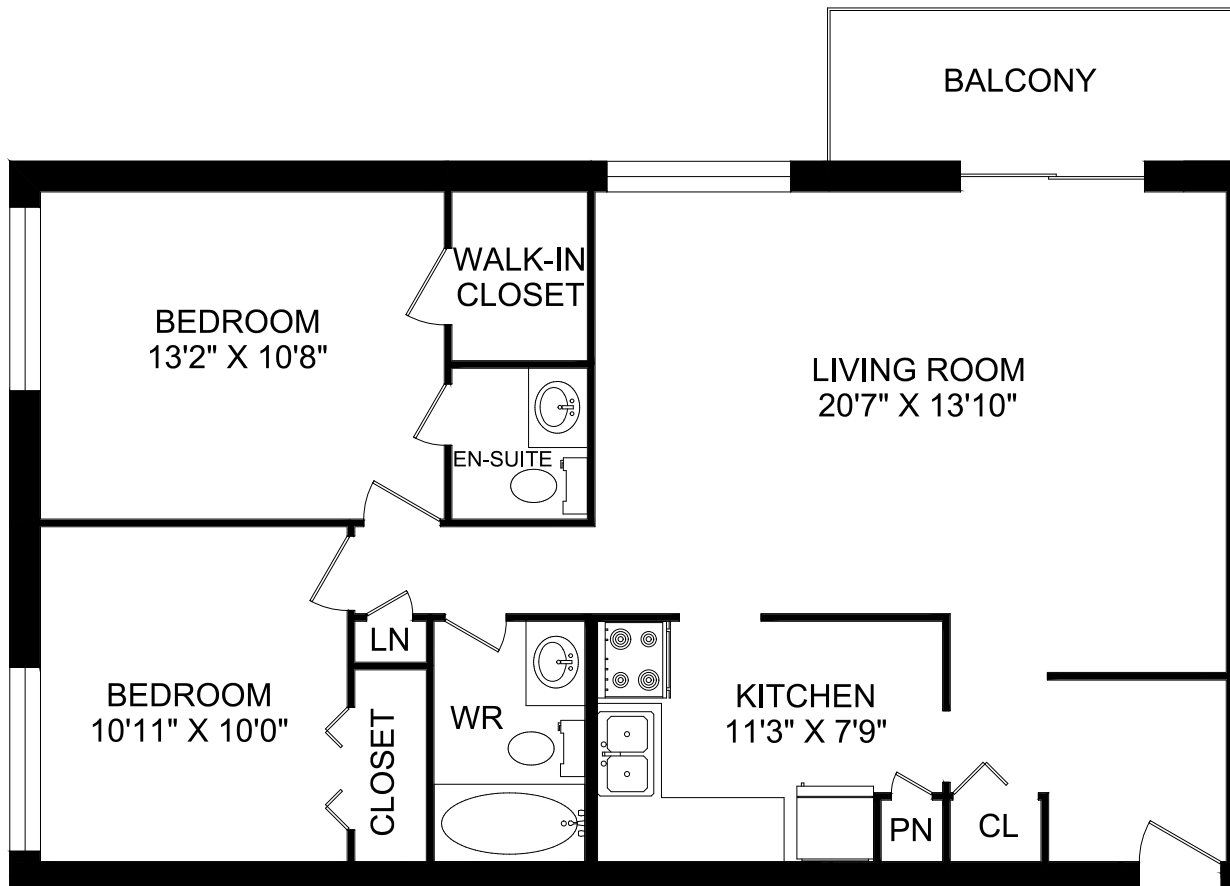

TWO BEDROOM

932 SQUARE FEET

Metropolitan Towers

57
Union
Street
East

Metropolitan Towers

HOMESTEAD

ONE BEDROOM

656 SQUARE FEET

HOMESTEAD

57
Union
Street
East

TWO BEDROOM

932 SQUARE FEET

Metropolitan Towers

HOMESTEAD

57
Union
Street
East

TWO BEDROOM

932 SQUARE FEET

Metropolitan Towers

57
Union
Street
East

Metropolitan Towers

HOMESTEAD

TWO BEDROOM

950 SQUARE FEET

SUITE : 102

ACTUAL SUITE LAYOUT MAY VARY FROM PLAN

57
Union
Street
East

Metropolitan Towers

HOMESTEAD

TWO BEDROOM

935 SQUARE FEET

SUITE : 103

ACTUAL SUITE LAYOUT MAY VARY FROM PLAN