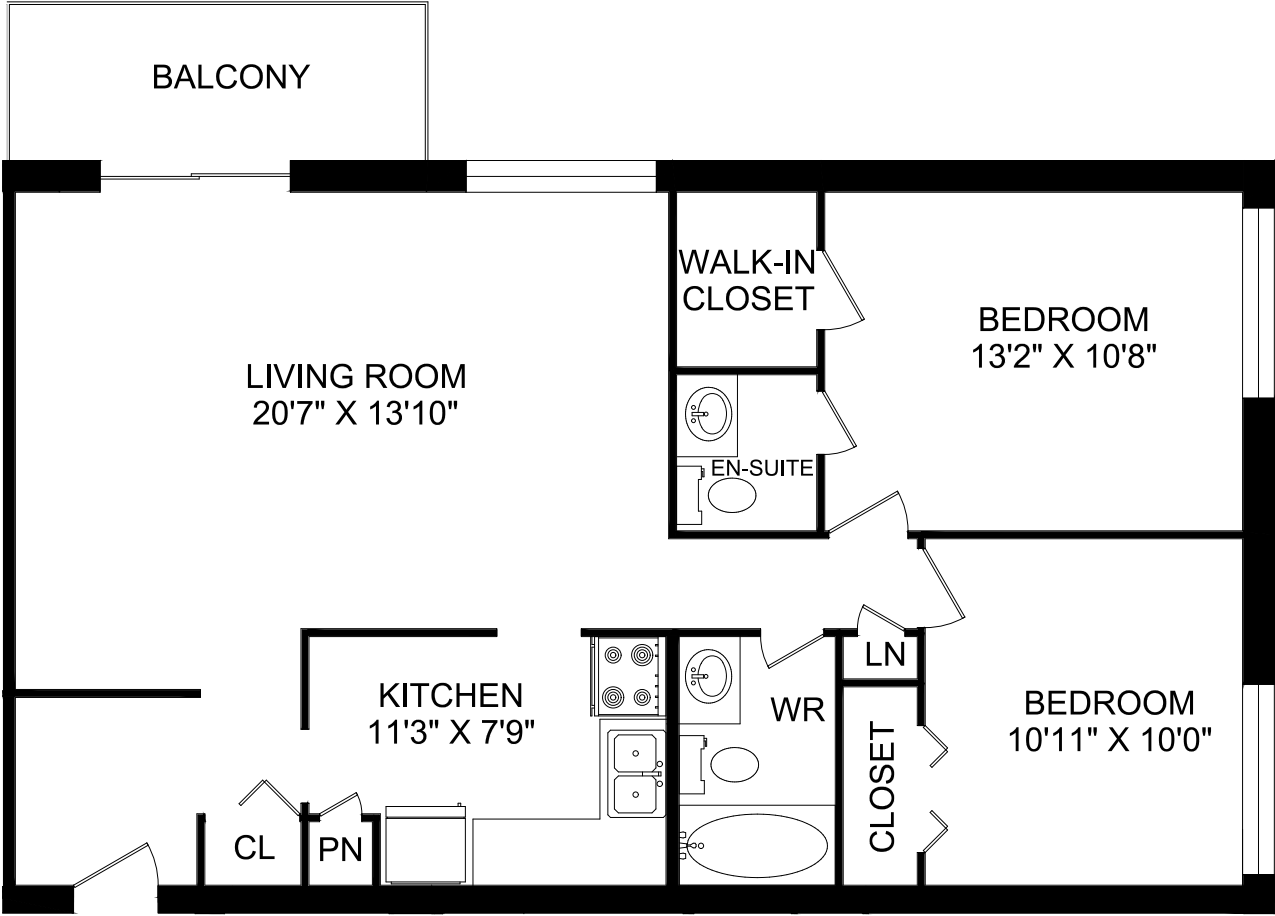

TWO BEDROOM

932 SQUARE FEET

Metropolitan Towers

57
Union
Street
East

Metropolitan Towers

HOMESTEAD

ONE BEDROOM

656 SQUARE FEET

HOMESTEAD

57
Union
Street
East

TWO BEDROOM

932 SQUARE FEET

Metropolitan Towers

HOMESTEAD

57
Union
Street
East

TWO BEDROOM

932 SQUARE FEET

Metropolitan Towers

57
Union
Street
East

Metropolitan Towers

HOMESTEAD

TWO BEDROOM

950 SQUARE FEET

SUITE : 102

ACTUAL SUITE LAYOUT MAY VARY FROM PLAN

57
Union
Street
East

Metropolitan Towers

HOMESTEAD

TWO BEDROOM

935 SQUARE FEET

SUITE : 103

ACTUAL SUITE LAYOUT MAY VARY FROM PLAN