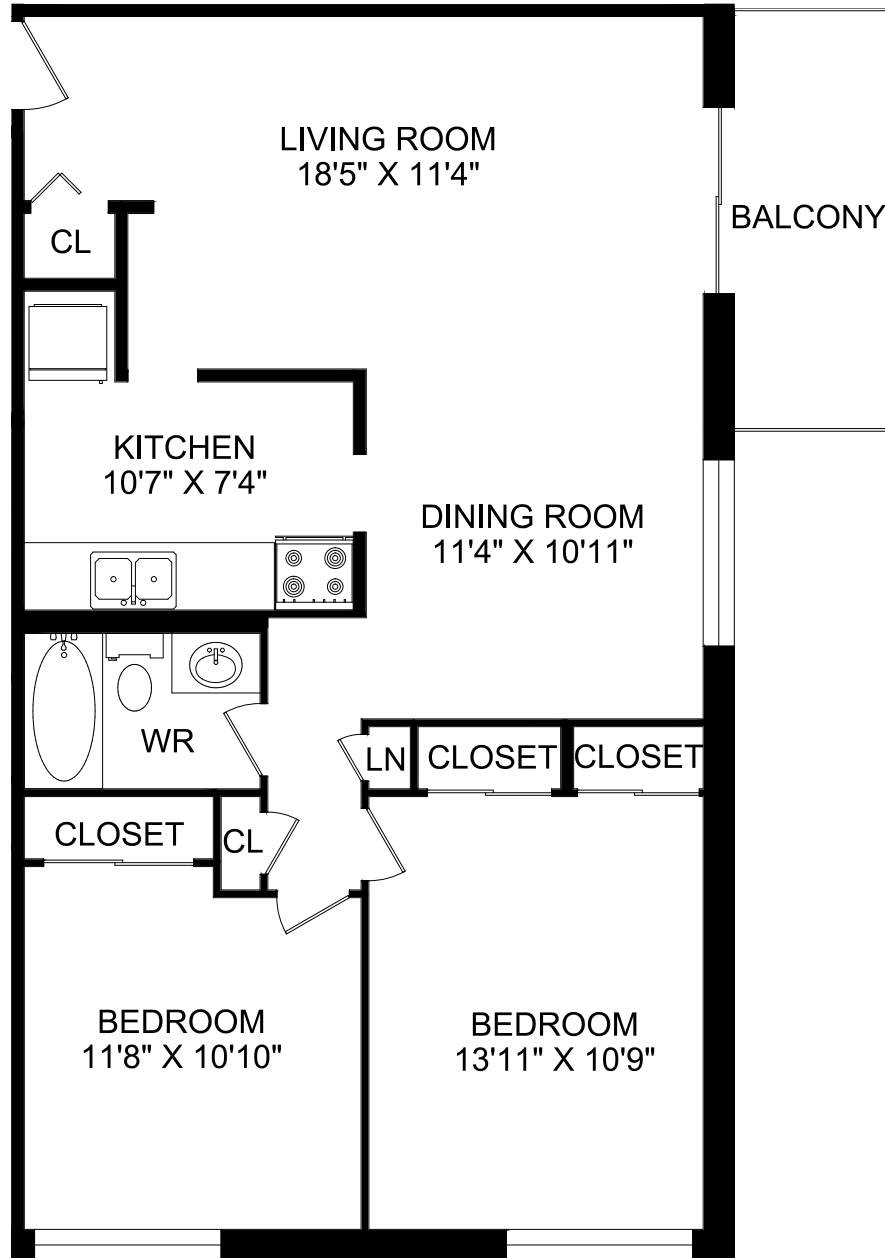

Metropolitan Towers

HOMESTEAD

TWO BEDROOM

927 SQUARE FEET

LINE : 02

ACTUAL SUITE LAYOUT MAY VARY FROM PLAN

57
Union
Street
East

Metropolitan Towers

HOMESTEAD

ONE BEDROOM

927 SQUARE FEET

57
Union
Street
East

Metropolitan Towers

HOMESTEAD

ONE BEDROOM

695 SQUARE FEET

LINE : 04

ACTUAL SUITE LAYOUT MAY VARY FROM PLAN

57
Union
Street
East

Metropolitan Towers

HOMESTEAD

TWO BEDROOM

927 SQUARE FEET

57
Union
Street
East

Metropolitan Towers

HOMESTEAD

TWO BEDROOM

927 SQUARE FEET

HOMESTEAD

57
Union
Street
East

ONE BEDROOM

656 SQUARE FEET