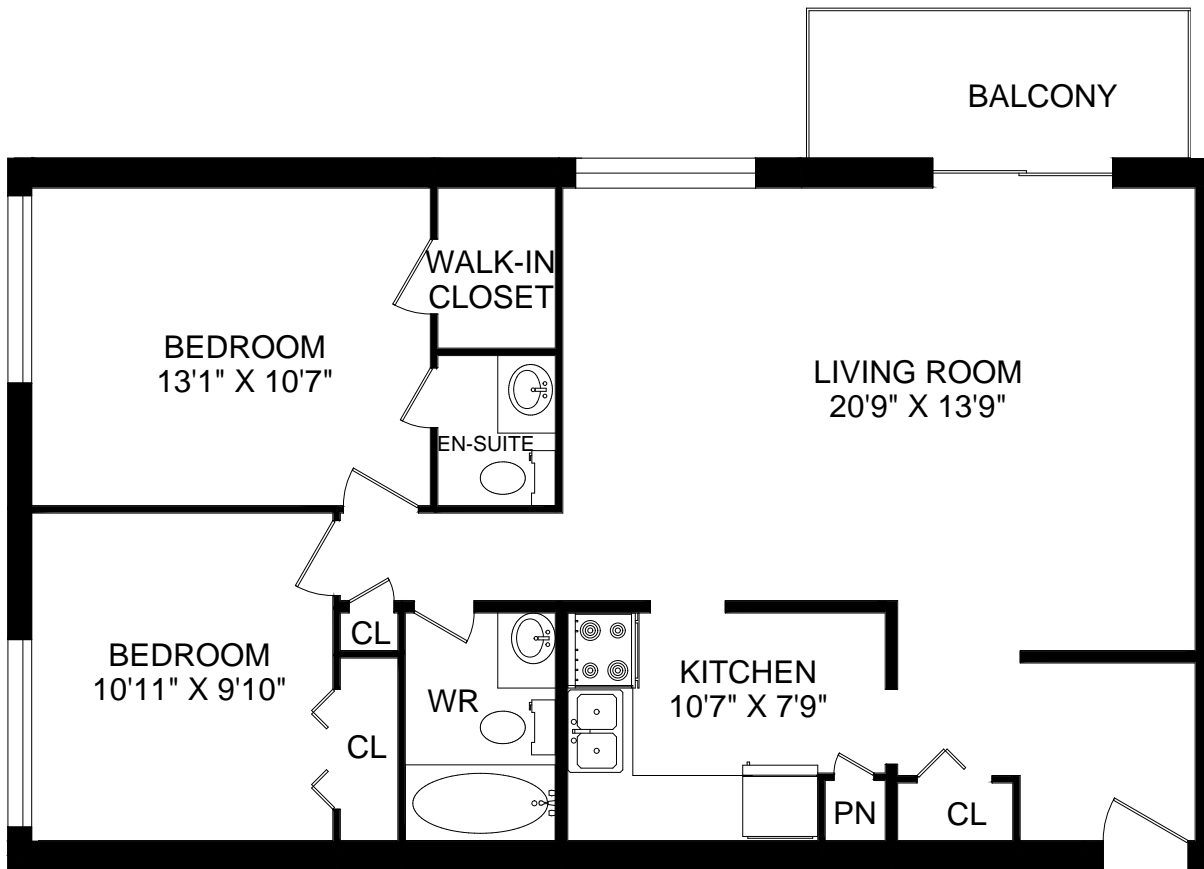

HOMESTEAD

TWO BEDROOM

937 SQUARE FEET

SUITE : 106

ACTUAL SUITE LAYOUT MAY VARY FROM PLAN

57
Union
Street
East

Metropolitan Towers

HOMESTEAD

TWO BEDROOM

946 SQUARE FEET

SUITE : 111

ACTUAL SUITE LAYOUT MAY VARY FROM PLAN

HOMESTEAD

57
Union
Street
East

TWO BEDROOM

950 SQUARE FEET

Metropolitan Towers

SUITE : 116

ACTUAL SUITE LAYOUT MAY VARY FROM PLA

57
Union
Street
East

Metropolitan Towers

HOMESTEAD

TWO BEDROOM

927 SQUARE FEET

SUITE : 303

ACTUAL SUITE LAYOUT MAY VARY FROM PLAN