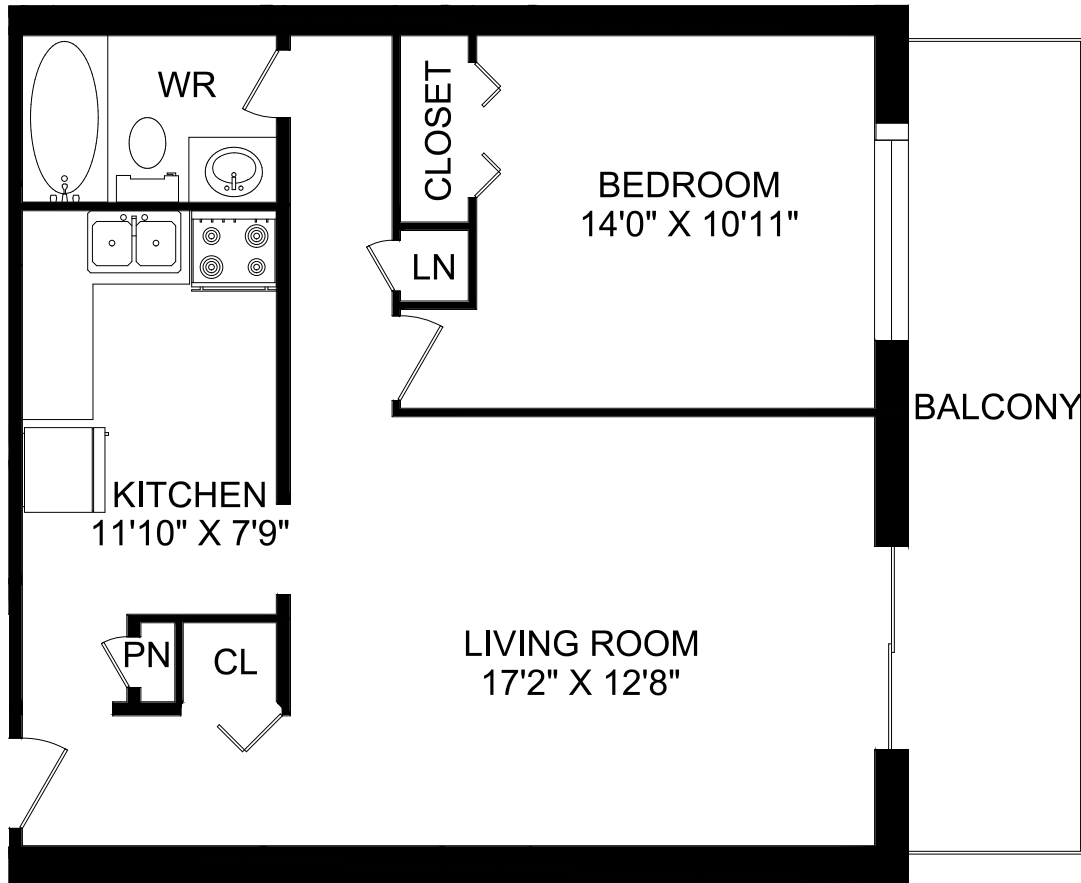

HOMESTEAD

57
Union
Street
East

ONE BEDROOM

656 SQUARE FEET

Metropolitan Towers