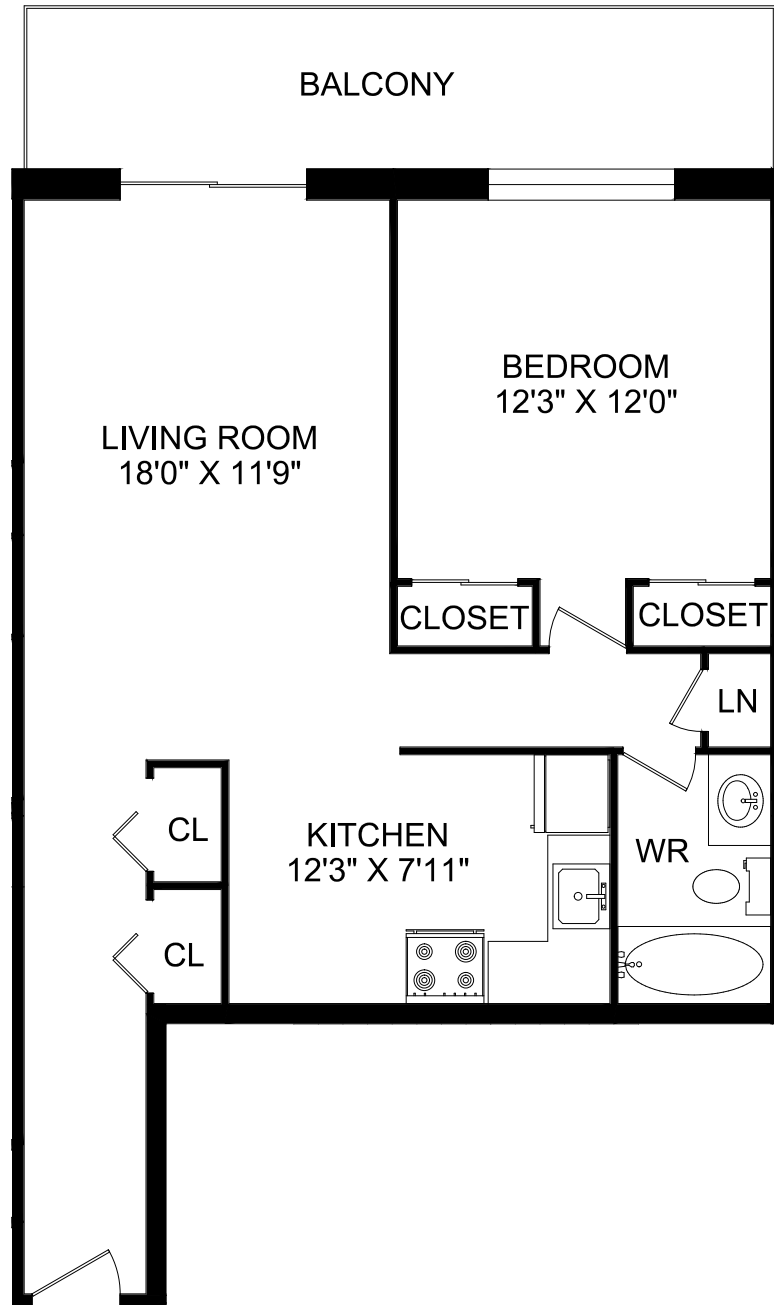

MAIN FLOOR

ACTUAL SUITE LAYOUT MAY VARY FROM PLAN

HOMESTEAD

57
Union
Street
East

ONE BEDROOM

660 SQUARE FEET

Metropolitan Towers

57
Union
Street
East

Metropolitan Towers

HOMESTEAD

TWO BEDROOM

927 SQUARE FEET

LINE : 02

ACTUAL SUITE LAYOUT MAY VARY FROM PLAN

57
Union
Street
East

Metropolitan Towers

HOMESTEAD

ONE BEDROOM

927 SQUARE FEET

57
Union
Street
East

Metropolitan Towers

HOMESTEAD

ONE BEDROOM

695 SQUARE FEET

LINE : 04

ACTUAL SUITE LAYOUT MAY VARY FROM PLAN

57
Union
Street
East

Metropolitan Towers

HOMESTEAD

TWO BEDROOM

927 SQUARE FEET

57
Union
Street
East