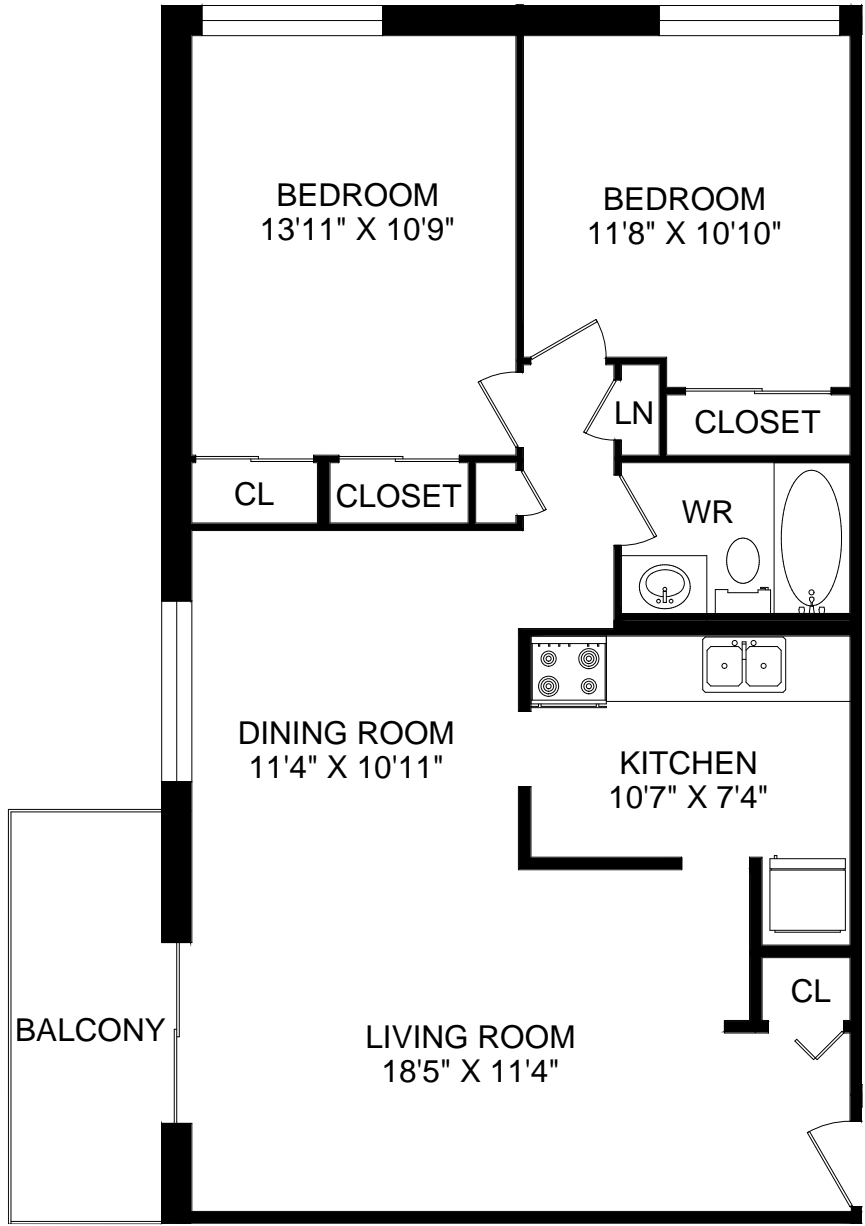

932 SQUARE FEET

Metropolitan Towers

57
Union
Street
East

Metropolitan Towers

HOMESTEAD

TWO BEDROOM

950 SQUARE FEET

SUITE : 102

ACTUAL SUITE LAYOUT MAY VARY FROM PLAN

57
Union
Street
East

Metropolitan Towers

HOMESTEAD

TWO BEDROOM

935 SQUARE FEET

SUITE : 103

ACTUAL SUITE LAYOUT MAY VARY FROM PLAN

HOMESTEAD

57
Union
Street
East

ONE BEDROOM

533 SQUARE FEET

Metropolitan Towers

SUITE : 104

ACTUAL SUITE LAYOUT MAY VARY FROM PLAN

57
Union
Street
East

Metropolitan Towers

HOMESTEAD

TWO BEDROOM

927 SQUARE FEET

SUITE : 105

ACTUAL SUITE LAYOUT MAY VARY FROM PLAN

57
Union
Street
East

Metropolitan Towers