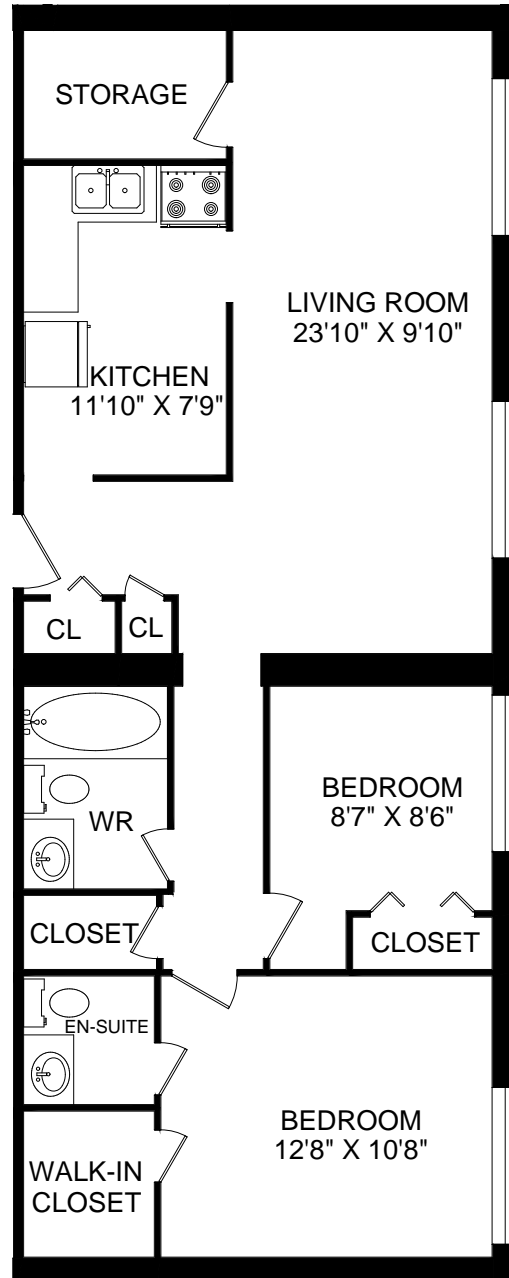

Metropolitan Towers

HOMESTEAD

TWO BEDROOM

927 SQUARE FEET

SUITE : 105

ACTUAL SUITE LAYOUT MAY VARY FROM PLAN

57
Union
Street
East

Metropolitan Towers

HOMESTEAD

TWO BEDROOM

937 SQUARE FEET

SUITE : 106

ACTUAL SUITE LAYOUT MAY VARY FROM PLAN

57
Union
Street
East

Metropolitan Towers

HOMESTEAD

TWO BEDROOM

946 SQUARE FEET

SUITE : 111

ACTUAL SUITE LAYOUT MAY VARY FROM PLAN

HOMESTEAD

57
Union
Street
East

TWO BEDROOM

950 SQUARE FEET

Metropolitan Towers

SUITE : 116

ACTUAL SUITE LAYOUT MAY VARY FROM PLA

57
Union
Street
East

Metropolitan Towers

HOMESTEAD

TWO BEDROOM

927 SQUARE FEET