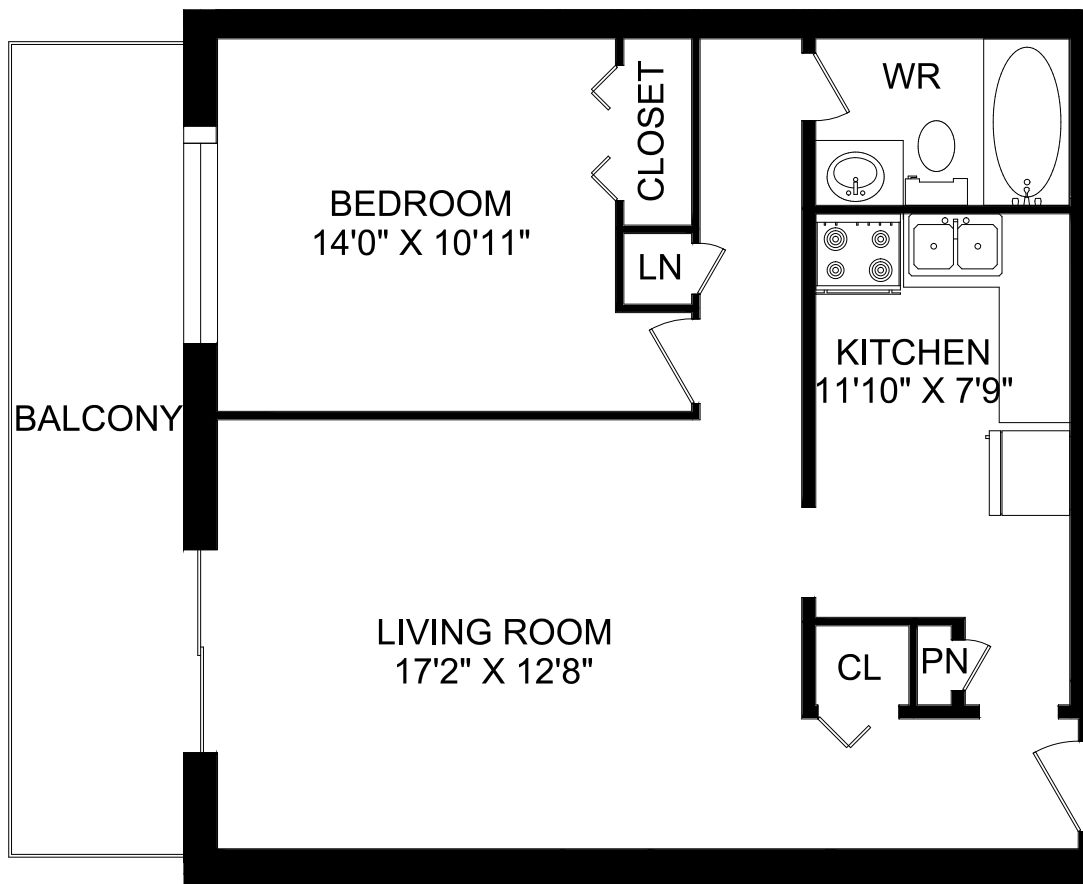

TWO BEDROOM

932 SQUARE FEET

Metropolitan Towers

57
Union
Street
East

Metropolitan Towers

HOMESTEAD

ONE BEDROOM

656 SQUARE FEET

HOMESTEAD

57
Union
Street
East

TWO BEDROOM

932 SQUARE FEET

Metropolitan Towers

HOMESTEAD

57
Union
Street
East

TWO BEDROOM

932 SQUARE FEET

Metropolitan Towers

57
Union
Street
East

Metropolitan Towers

HOMESTEAD

TWO BEDROOM

950 SQUARE FEET

SUITE : 102

ACTUAL SUITE LAYOUT MAY VARY FROM PLAN

57
Union
Street
East

Metropolitan Towers

HOMESTEAD

TWO BEDROOM

935 SQUARE FEET

SUITE : 103

ACTUAL SUITE LAYOUT MAY VARY FROM PLAN