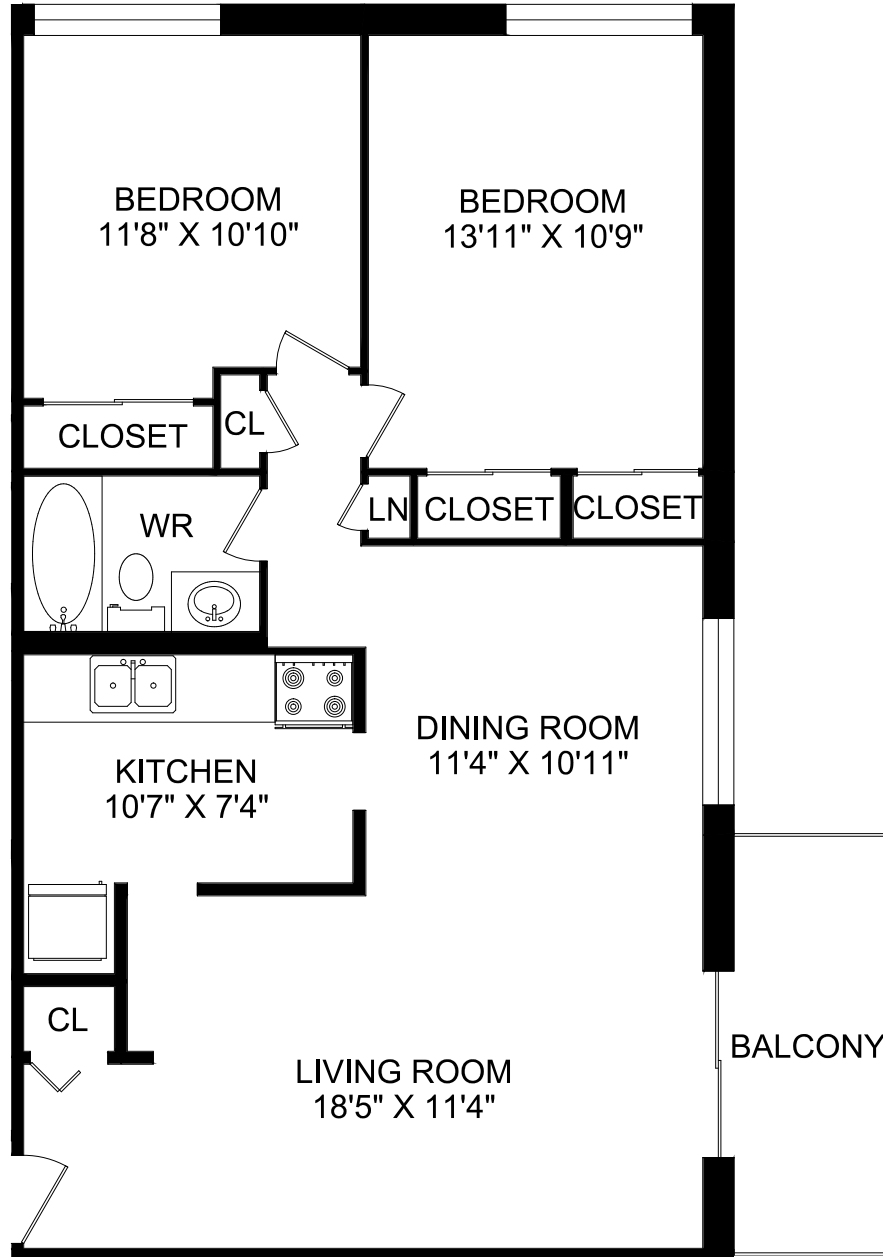

Metropolitan Towers

HOMESTEAD

TWO BEDROOM

927 SQUARE FEET

LINE : 02

ACTUAL SUITE LAYOUT MAY VARY FROM PLAN

57
Union
Street
East

Metropolitan Towers

HOMESTEAD

ONE BEDROOM

927 SQUARE FEET

57
Union
Street
East

Metropolitan Towers

HOMESTEAD

ONE BEDROOM

695 SQUARE FEET

LINE : 04

ACTUAL SUITE LAYOUT MAY VARY FROM PLAN

57
Union
Street
East

Metropolitan Towers

HOMESTEAD

TWO BEDROOM

927 SQUARE FEET

57
Union
Street
East

Metropolitan Towers

HOMESTEAD

TWO BEDROOM

927 SQUARE FEET

HOMESTEAD

57
Union
Street
East

ONE BEDROOM

656 SQUARE FEET