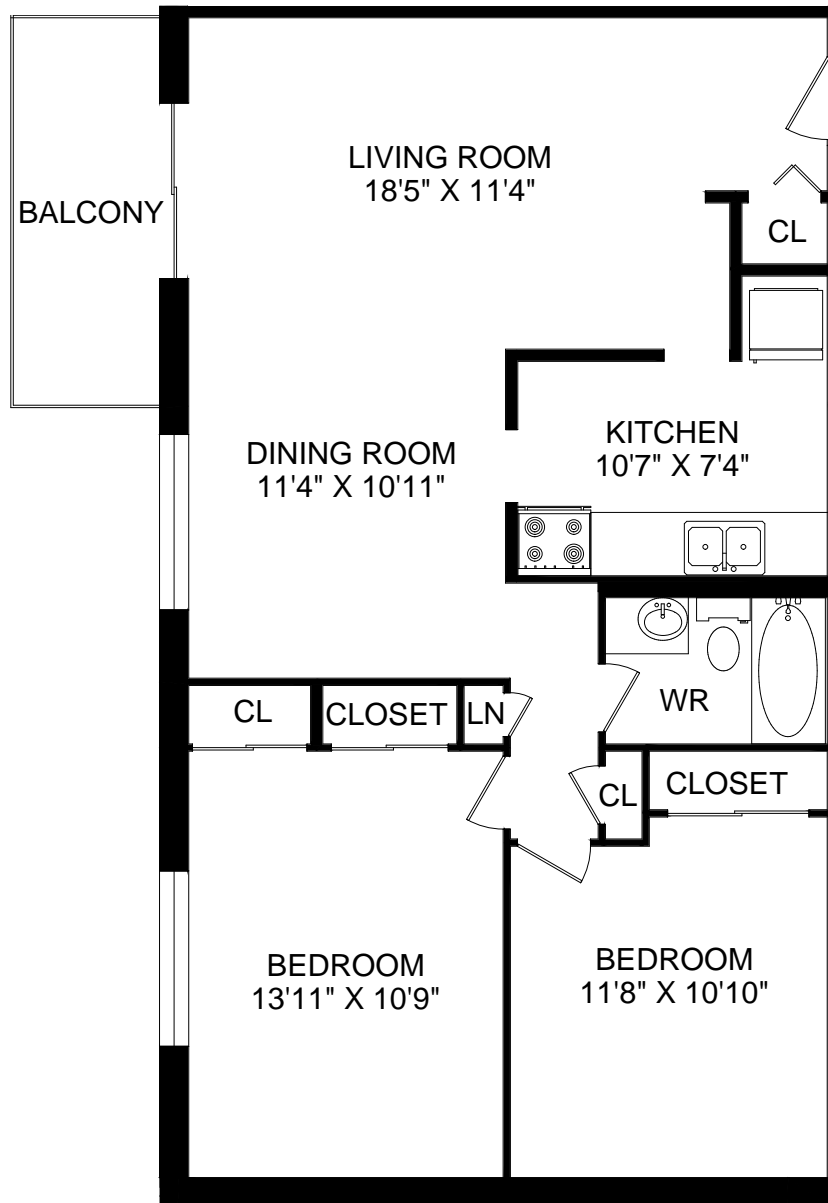

932 SQUARE FEET

Metropolitan Towers

57
Union
Street
East

Metropolitan Towers

HOMESTEAD

TWO BEDROOM

950 SQUARE FEET

SUITE : 102

ACTUAL SUITE LAYOUT MAY VARY FROM PLAN

57
Union
Street
East

Metropolitan Towers

HOMESTEAD

TWO BEDROOM

935 SQUARE FEET

SUITE : 103

ACTUAL SUITE LAYOUT MAY VARY FROM PLAN

HOMESTEAD

57
Union
Street
East

ONE BEDROOM

533 SQUARE FEET

Metropolitan Towers

SUITE : 104

ACTUAL SUITE LAYOUT MAY VARY FROM PLAN

57
Union
Street
East

Metropolitan Towers

HOMESTEAD

TWO BEDROOM

927 SQUARE FEET

SUITE : 105

ACTUAL SUITE LAYOUT MAY VARY FROM PLAN

57
Union
Street
East

Metropolitan Towers