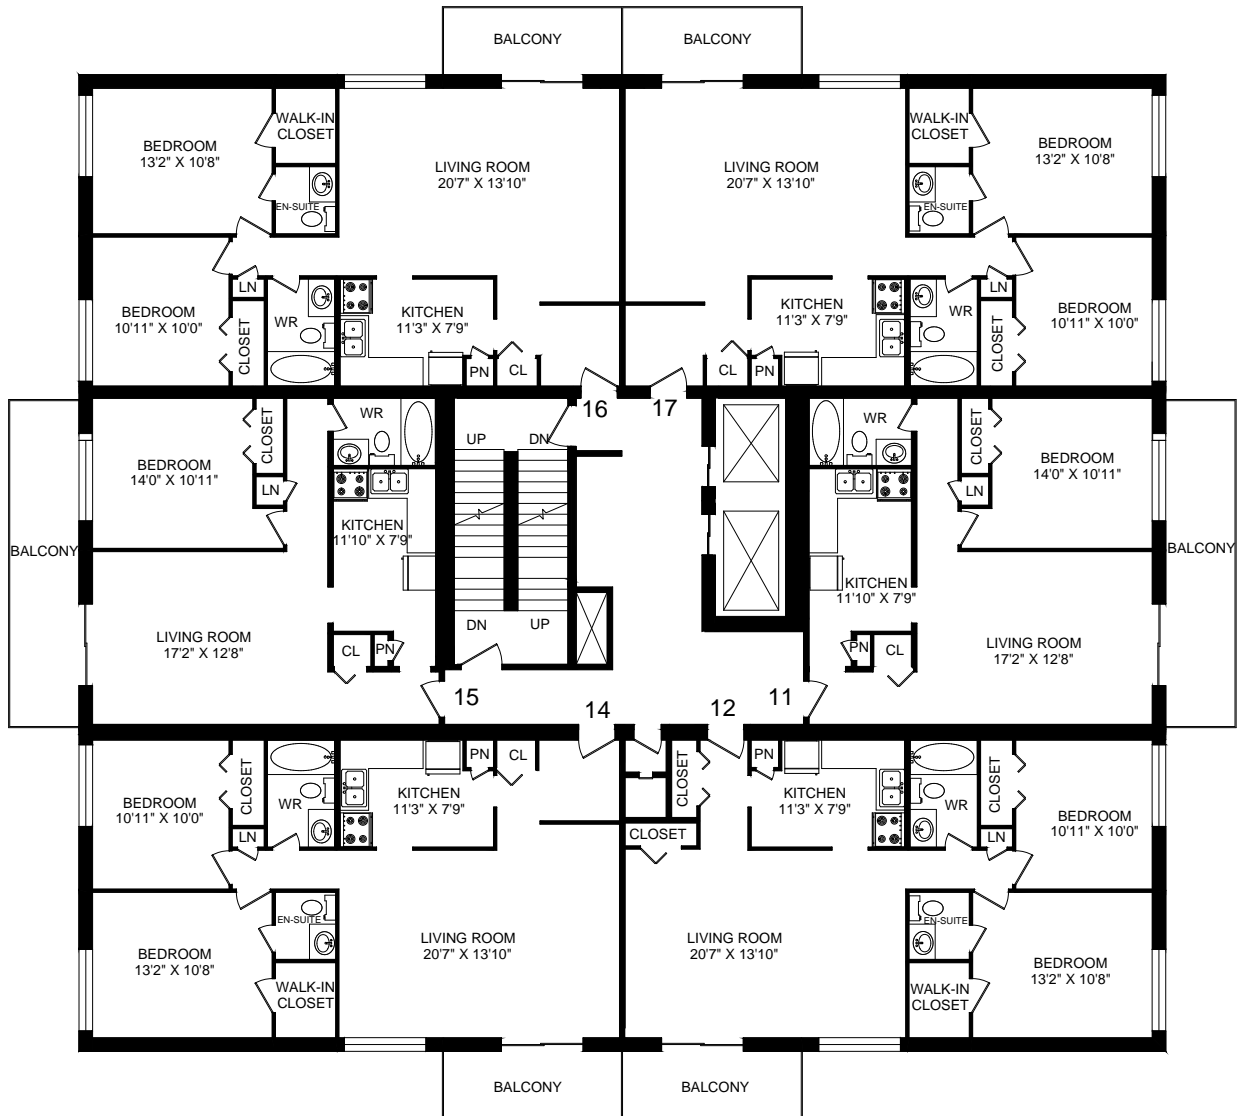

57
Union
Street
East

Metropolitan Towers

TOWER A: TYPICAL FLOOR

ACTUAL SUITE LAYOUT MAY VARY FROM PLAN

57
Union
Street
East
Metropolitan Towers

TOWER B: TYPICAL FLOOR

ACTUAL SUITE LAYOUT MAY VARY FROM PLAN

57
Union
Street
East
Metropolitan Towers

MAIN FLOOR

ACTUAL SUITE LAYOUT MAY VARY FROM PLAN

HOMESTEAD

57
Union
Street
East

ONE BEDROOM

660 SQUARE FEET

Metropolitan Towers

57
Union
Street
East

Metropolitan Towers

HOMESTEAD

TWO BEDROOM

927 SQUARE FEET

LINE : 02

ACTUAL SUITE LAYOUT MAY VARY FROM PLAN

57
Union
Street
East

Metropolitan Towers