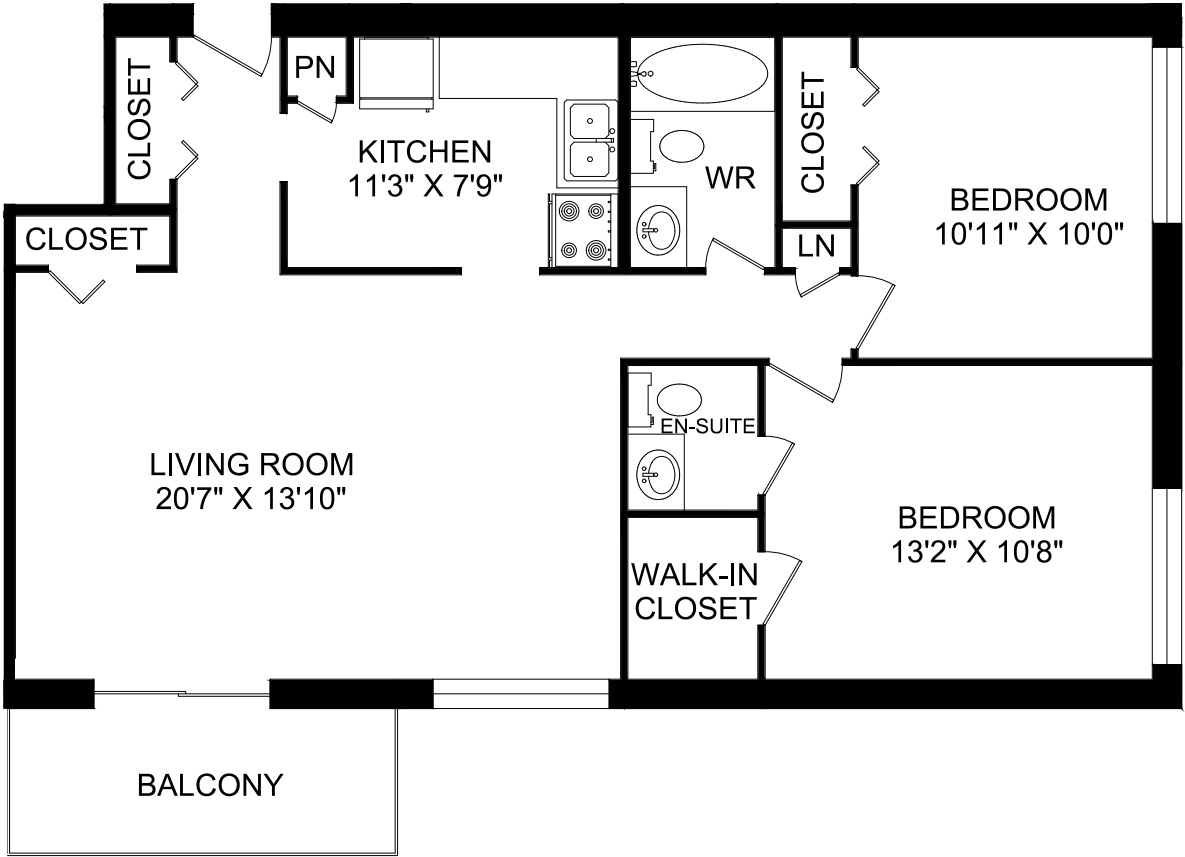

Metropolitan Towers

HOMESTEAD

57
Union
Street
East

TWO BEDROOM

917 SQUARE FEET

Metropolitan Towers

HOMESTEAD

57
Union
Street
East

TWO BEDROOM

932 SQUARE FEET

Metropolitan Towers

57
Union
Street
East

Metropolitan Towers

HOMESTEAD

ONE BEDROOM

656 SQUARE FEET

HOMESTEAD

57
Union
Street
East

TWO BEDROOM

932 SQUARE FEET

Metropolitan Towers

HOMESTEAD

57
Union
Street
East

TWO BEDROOM