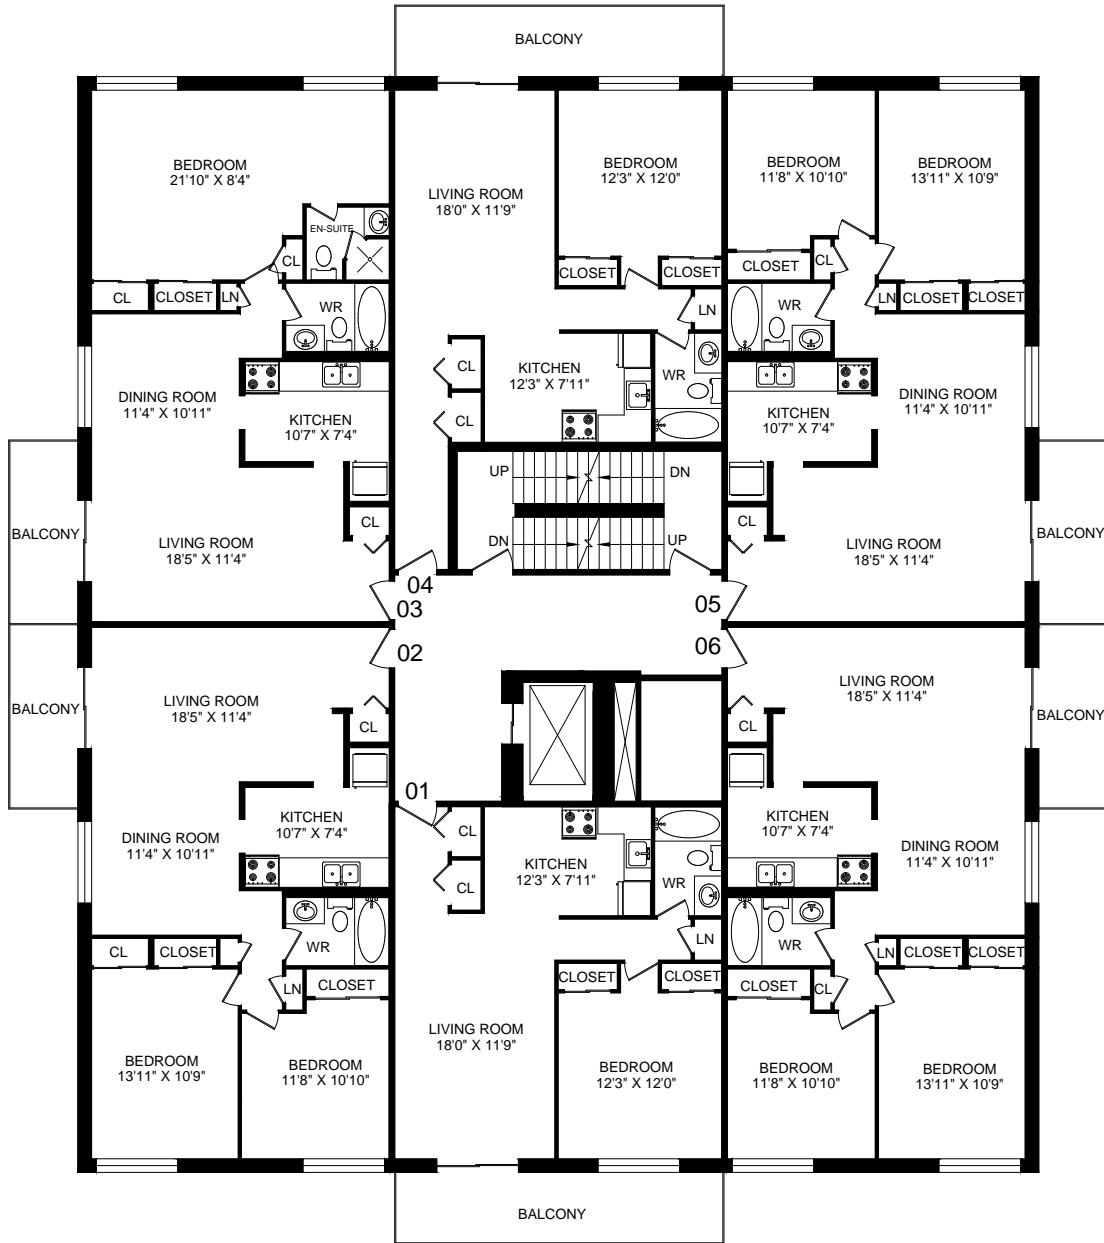

57
Union
Street
East

Metropolitan Towers

TOWER A: TYPICAL FLOOR

ACTUAL SUITE LAYOUT MAY VARY FROM PLAN

57
Union
Street
East
Metropolitan Towers

TOWER B: TYPICAL FLOOR

ACTUAL SUITE LAYOUT MAY VARY FROM PLAN

57
Union
Street
East
Metropolitan Towers

MAIN FLOOR

ACTUAL SUITE LAYOUT MAY VARY FROM PLAN

HOMESTEAD

57
Union
Street
East

ONE BEDROOM

660 SQUARE FEET

Metropolitan Towers

57
Union
Street
East

Metropolitan Towers

HOMESTEAD

TWO BEDROOM

927 SQUARE FEET

LINE : 02

ACTUAL SUITE LAYOUT MAY VARY FROM PLAN

57
Union
Street
East

Metropolitan Towers