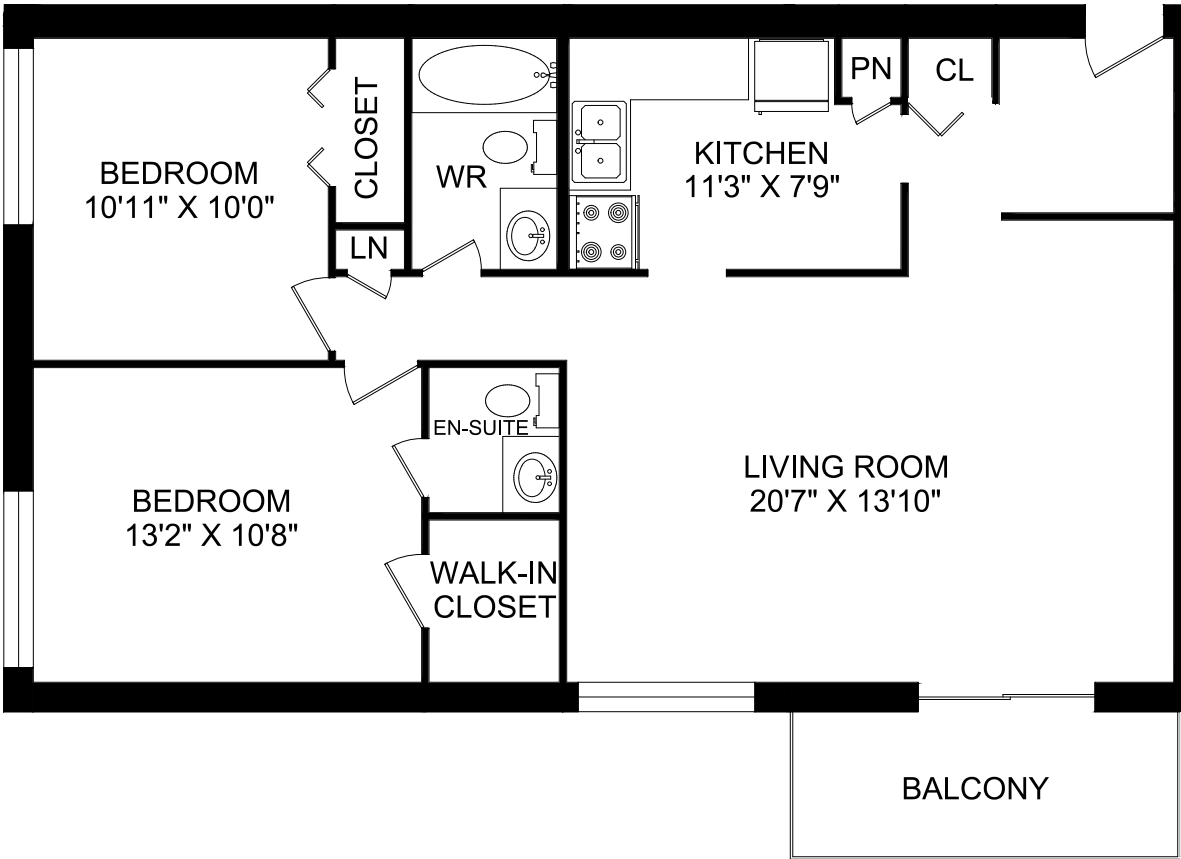

Metropolitan Towers

HOMESTEAD

57
Union
Street
East

TWO BEDROOM

917 SQUARE FEET

Metropolitan Towers

HOMESTEAD

57
Union
Street
East

TWO BEDROOM

932 SQUARE FEET

Metropolitan Towers

57
Union
Street
East

Metropolitan Towers

HOMESTEAD

ONE BEDROOM

656 SQUARE FEET

HOMESTEAD

57
Union
Street
East

TWO BEDROOM

932 SQUARE FEET

Metropolitan Towers

HOMESTEAD

57
Union
Street
East

TWO BEDROOM