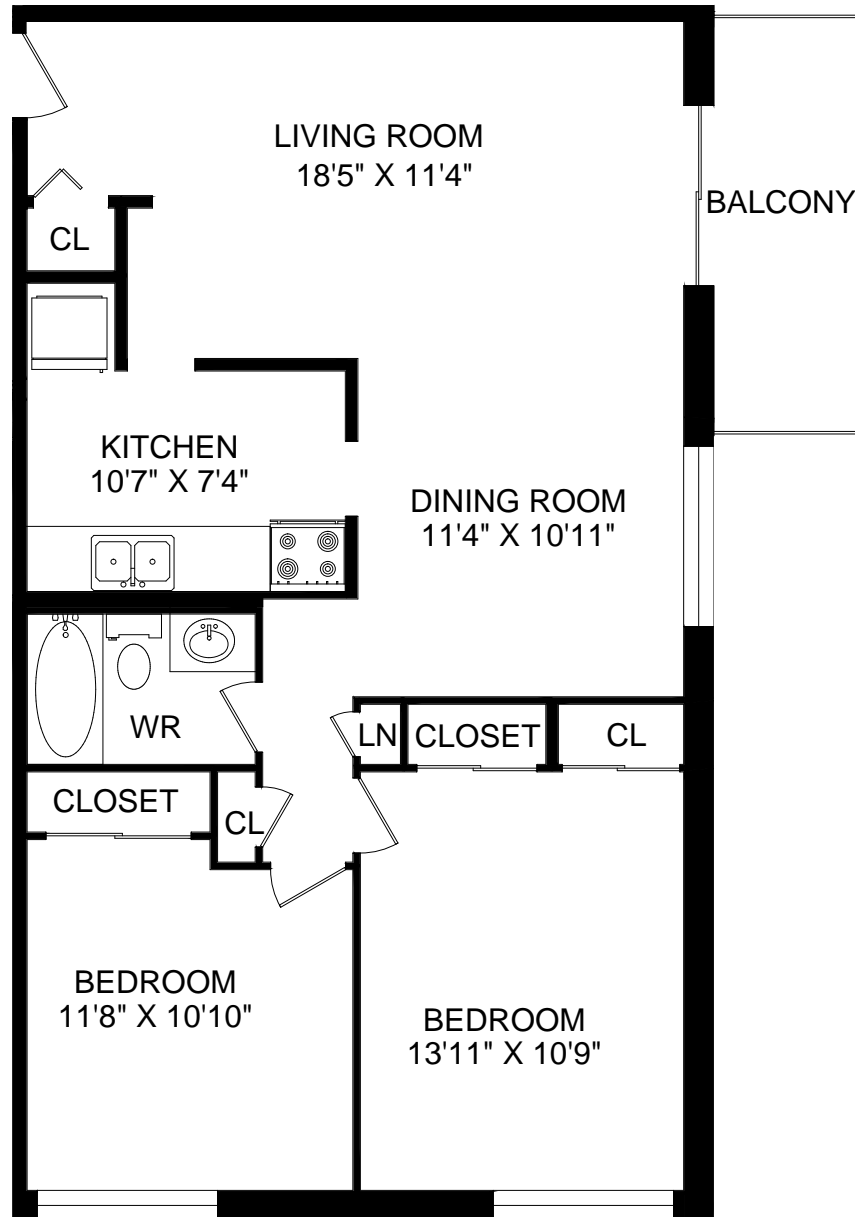

HOMESTEAD

57
Union
Street
East

ONE BEDROOM

533 SQUARE FEET

Metropolitan Towers

SUITE : 104

ACTUAL SUITE LAYOUT MAY VARY FROM PLAN

57
Union
Street
East

Metropolitan Towers

HOMESTEAD

TWO BEDROOM

927 SQUARE FEET

SUITE : 105

ACTUAL SUITE LAYOUT MAY VARY FROM PLAN

57
Union
Street
East

Metropolitan Towers

HOMESTEAD

TWO BEDROOM

937 SQUARE FEET

SUITE : 106

ACTUAL SUITE LAYOUT MAY VARY FROM PLAN

57
Union
Street
East

Metropolitan Towers

HOMESTEAD

TWO BEDROOM

946 SQUARE FEET

SUITE : 111

ACTUAL SUITE LAYOUT MAY VARY FROM PLAN

HOMESTEAD

57
Union
Street
East

TWO BEDROOM

950 SQUARE FEET