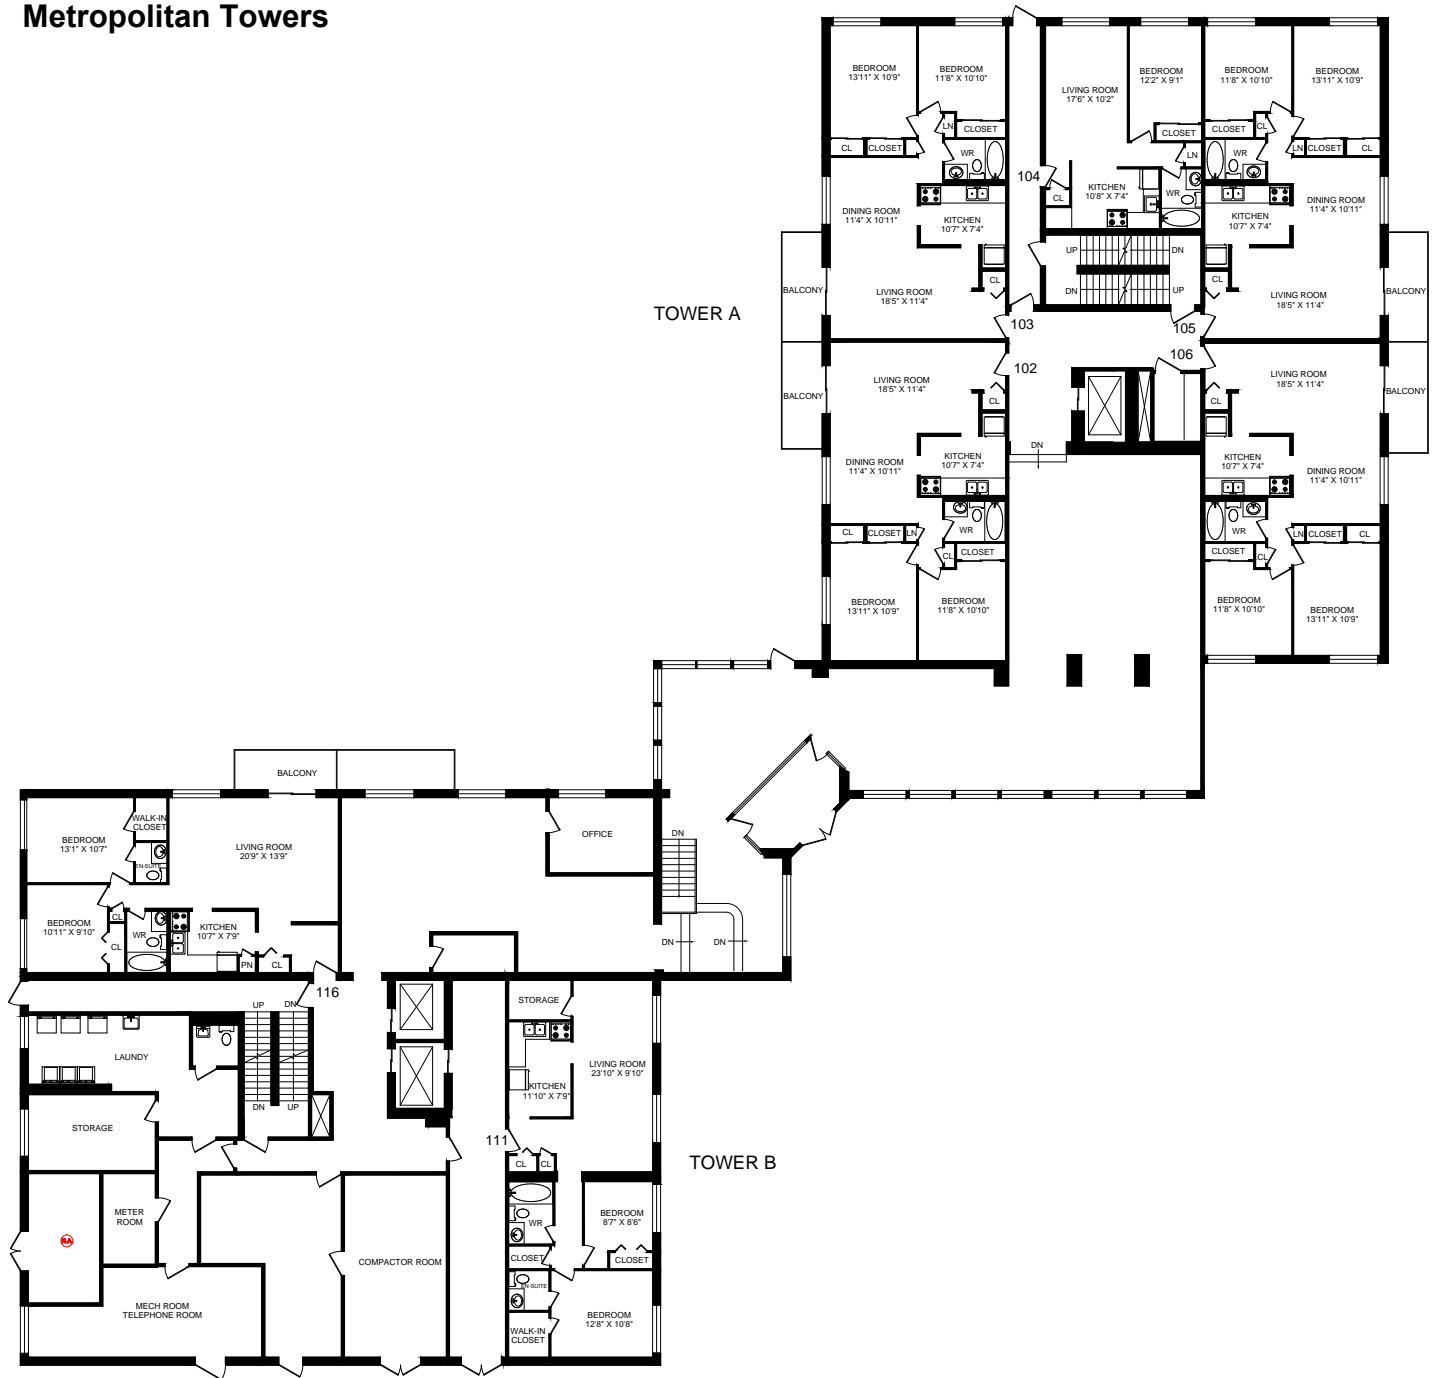

57
Union
Street
East

Metropolitan Towers

TOWER A: TYPICAL FLOOR

ACTUAL SUITE LAYOUT MAY VARY FROM PLAN

57
Union
Street
East
Metropolitan Towers

TOWER B: TYPICAL FLOOR

ACTUAL SUITE LAYOUT MAY VARY FROM PLAN

57
Union
Street
East
Metropolitan Towers

MAIN FLOOR

ACTUAL SUITE LAYOUT MAY VARY FROM PLAN

HOMESTEAD

57
Union
Street
East

ONE BEDROOM

660 SQUARE FEET

Metropolitan Towers

57
Union
Street
East

Metropolitan Towers

HOMESTEAD

TWO BEDROOM

927 SQUARE FEET

LINE : 02

ACTUAL SUITE LAYOUT MAY VARY FROM PLAN

57
Union
Street
East

Metropolitan Towers