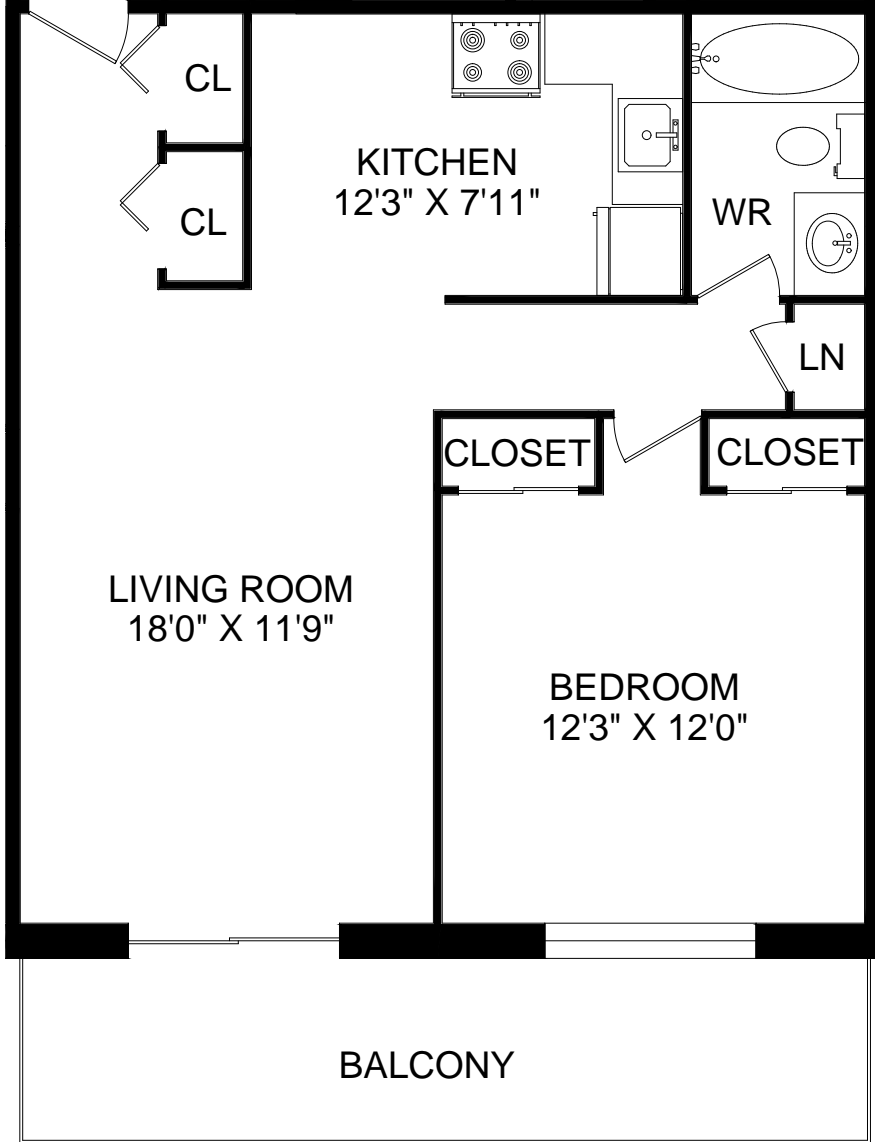

57
Union
Street
East

Metropolitan Towers

TOWER A: TYPICAL FLOOR

ACTUAL SUITE LAYOUT MAY VARY FROM PLAN

57
Union
Street
East
Metropolitan Towers

TOWER B: TYPICAL FLOOR

ACTUAL SUITE LAYOUT MAY VARY FROM PLAN

57
Union
Street
East
Metropolitan Towers

MAIN FLOOR

ACTUAL SUITE LAYOUT MAY VARY FROM PLAN

HOMESTEAD

57
Union
Street
East

ONE BEDROOM

660 SQUARE FEET

Metropolitan Towers

57
Union
Street
East

Metropolitan Towers

HOMESTEAD

TWO BEDROOM

927 SQUARE FEET

LINE : 02

ACTUAL SUITE LAYOUT MAY VARY FROM PLAN

57
Union
Street
East

Metropolitan Towers

LINE : 04

ACTUAL SUITE LAYOUT MAY VARY FROM PLAN

57
Union
Street
East

Metropolitan Towers

HOMESTEAD

TWO BEDROOM

927 SQUARE FEET

57
Union
Street
East