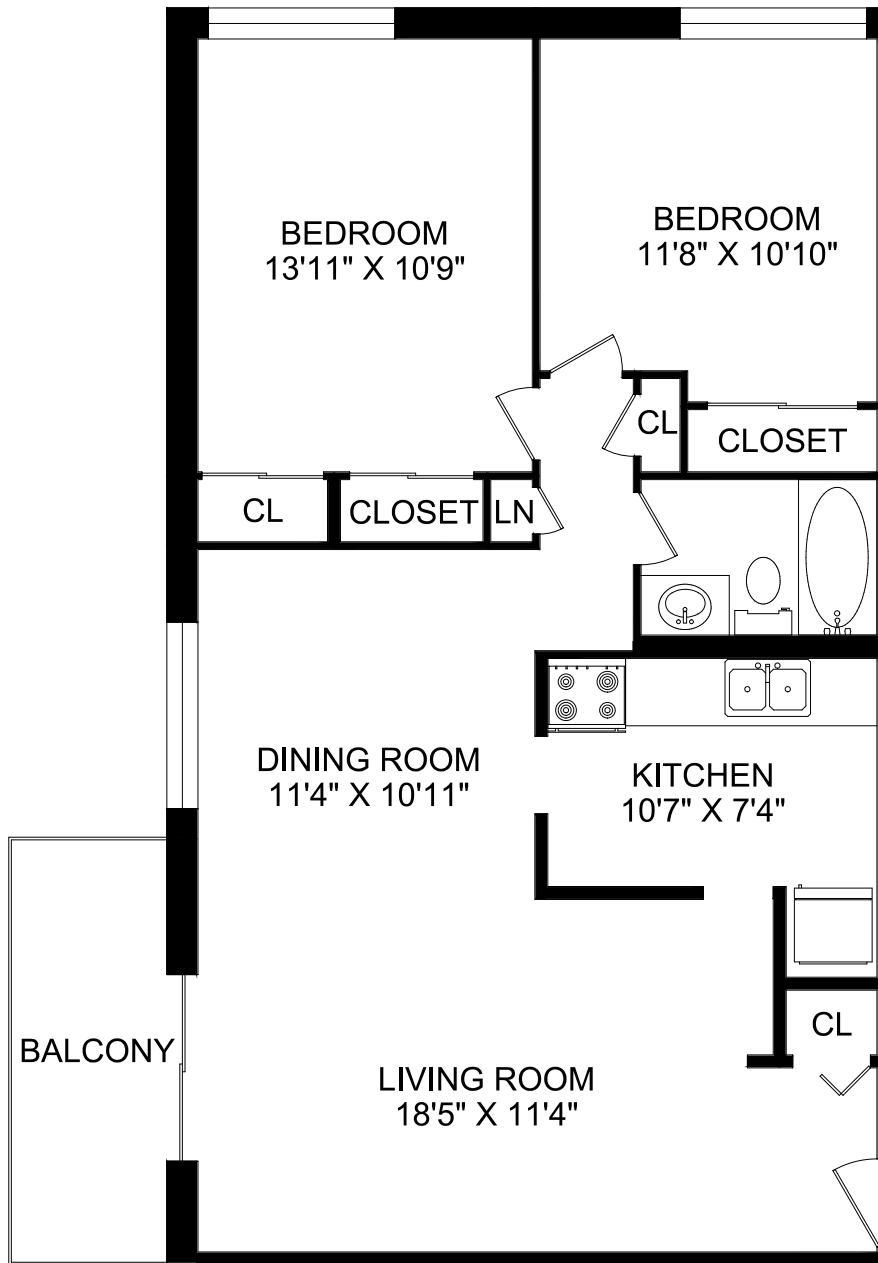

HOMESTEAD

TWO BEDROOM

937 SQUARE FEET

SUITE : 106

ACTUAL SUITE LAYOUT MAY VARY FROM PLAN

57
Union
Street
East

Metropolitan Towers

HOMESTEAD

TWO BEDROOM

946 SQUARE FEET

SUITE : 111

ACTUAL SUITE LAYOUT MAY VARY FROM PLAN

HOMESTEAD

57
Union
Street
East

TWO BEDROOM

950 SQUARE FEET

Metropolitan Towers

SUITE : 116

ACTUAL SUITE LAYOUT MAY VARY FROM PLA

57
Union
Street
East

Metropolitan Towers

HOMESTEAD

TWO BEDROOM

927 SQUARE FEET

SUITE : 303

ACTUAL SUITE LAYOUT MAY VARY FROM PLAN