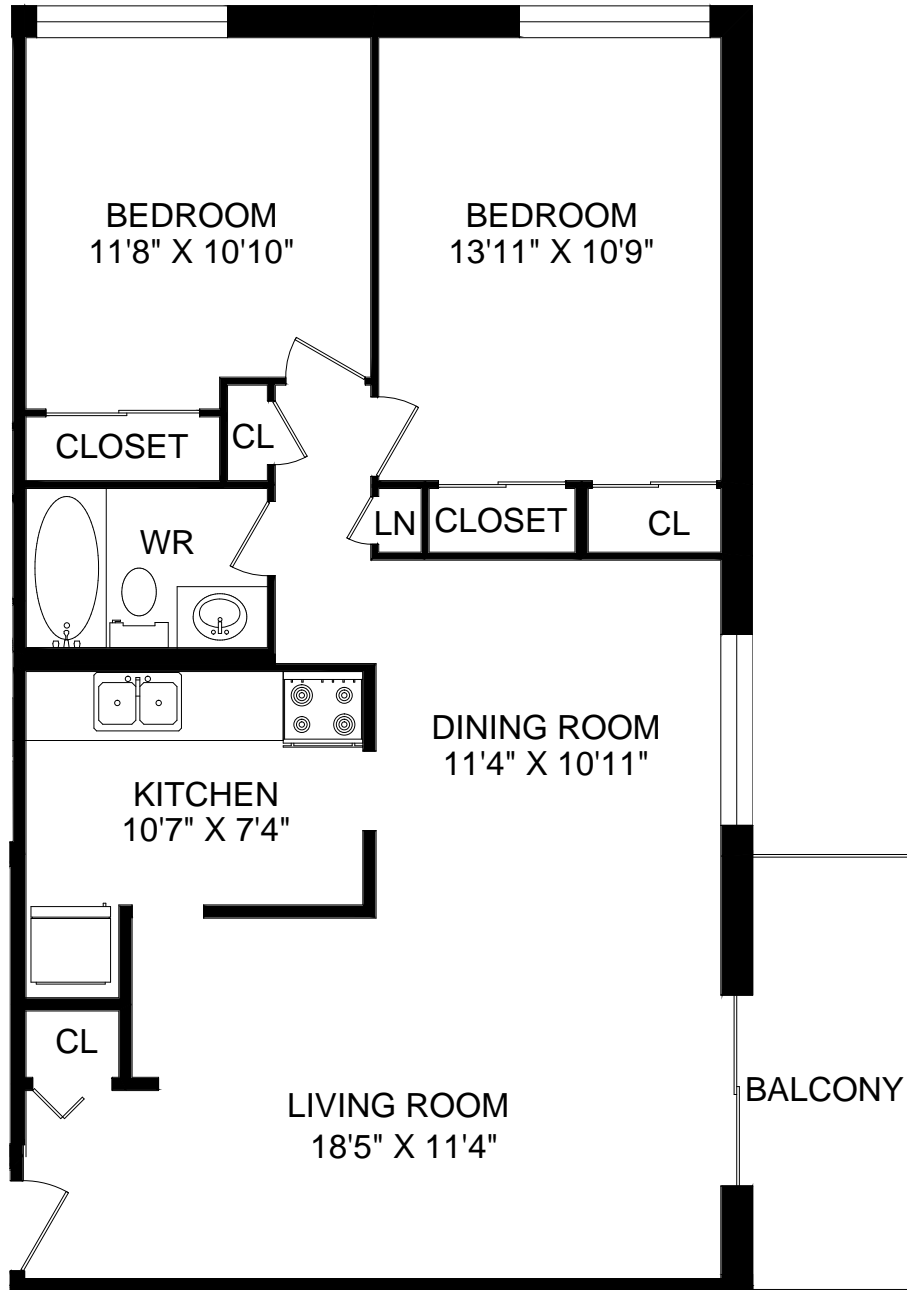

ACTUAL SUITE LAYOUT MAY VARY FROM PLAN

57
Union
Street
East

Metropolitan Towers

HOMESTEAD

TWO BEDROOM

935 SQUARE FEET

SUITE : 103

ACTUAL SUITE LAYOUT MAY VARY FROM PLAN

HOMESTEAD

57
Union
Street
East

ONE BEDROOM

533 SQUARE FEET

Metropolitan Towers

SUITE : 104

ACTUAL SUITE LAYOUT MAY VARY FROM PLAN

57
Union
Street
East

Metropolitan Towers

HOMESTEAD

TWO BEDROOM

927 SQUARE FEET

SUITE : 105

ACTUAL SUITE LAYOUT MAY VARY FROM PLAN

57
Union
Street
East

Metropolitan Towers

HOMESTEAD

TWO BEDROOM

937 SQUARE FEET

SUITE : 106

ACTUAL SUITE LAYOUT MAY VARY FROM PLAN

57
Union
Street
East

Metropolitan Towers

HOMESTEAD