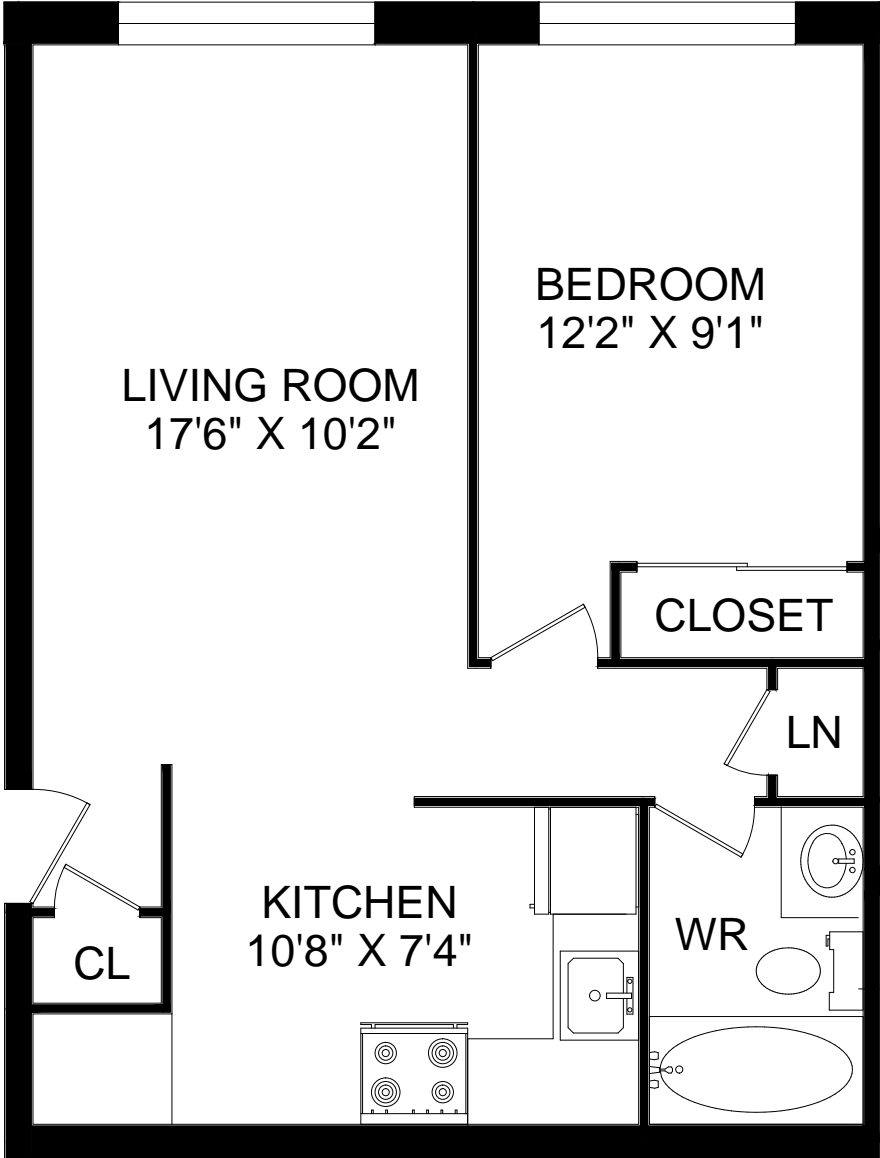

932 SQUARE FEET

Metropolitan Towers

57
Union
Street
East

Metropolitan Towers

HOMESTEAD

TWO BEDROOM

950 SQUARE FEET

SUITE : 102

ACTUAL SUITE LAYOUT MAY VARY FROM PLAN

57
Union
Street
East

Metropolitan Towers

HOMESTEAD

TWO BEDROOM

935 SQUARE FEET

SUITE : 103

ACTUAL SUITE LAYOUT MAY VARY FROM PLAN

HOMESTEAD

57
Union
Street
East

ONE BEDROOM

533 SQUARE FEET

Metropolitan Towers

SUITE : 104

ACTUAL SUITE LAYOUT MAY VARY FROM PLAN

57
Union
Street
East

Metropolitan Towers

HOMESTEAD

TWO BEDROOM

927 SQUARE FEET

SUITE : 105

ACTUAL SUITE LAYOUT MAY VARY FROM PLAN

57
Union
Street
East

Metropolitan Towers