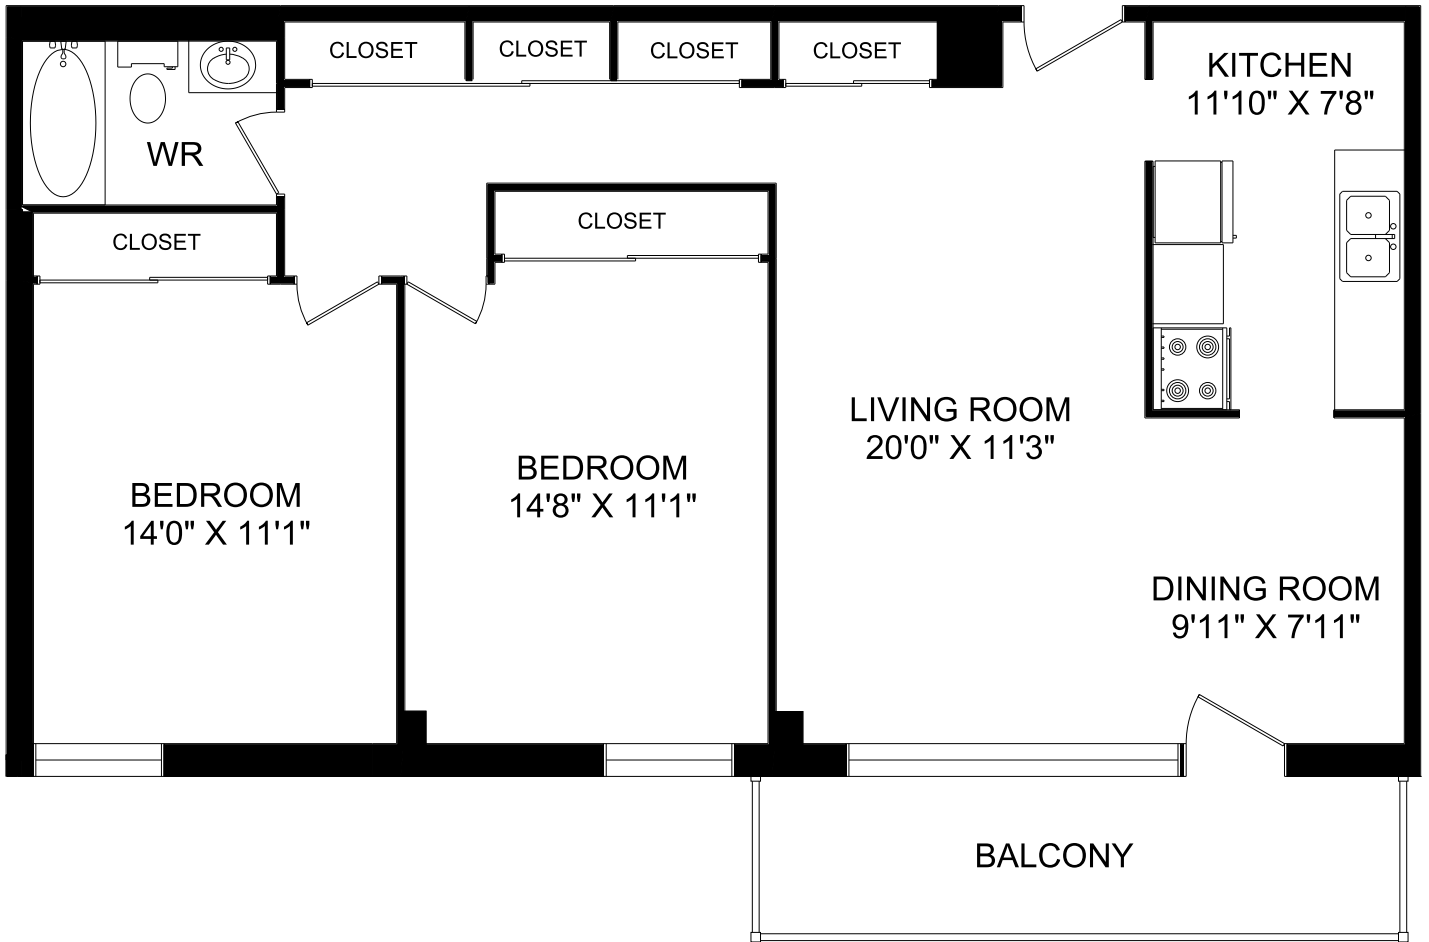

1257 LAKESHORE ROAD E

MAIN FLOOR

11771 SQUARE FEET

1257 LAKESHORE ROAD E

2 BEDROOM UNIT #101
968 SQUARE FEET

1257 LAKESHORE ROAD E

1 BEDROOM UNIT #102
773 SQUARE FEET

1257 LAKESHORE ROAD E

3 BEDROOM UNIT #103
1085 SQUARE FEET

1257 LAKESHORE ROAD E

2 BEDROOM UNIT #104
968 SQUARE FEET

1257 LAKESHORE ROAD E

1 BEDROOM UNIT #106
714 SQUARE FEET

1257 LAKESHORE ROAD E

1 BEDROOM UNIT #107
773 SQUARE FEET

1257 LAKESHORE ROAD E

3 BEDROOM UNIT #108
1100 SQUARE FEET

1257 LAKESHORE ROAD E

1 BEDROOM UNIT #109
714 SQUARE FEET

1257 LAKESHORE ROAD E

TYPICAL FLOOR
11771 SQUARE FEET

1257 LAKESHORE ROAD E

2 BEDROOM UNIT #01
968 SQUARE FEET

1257 LAKESHORE ROAD E

1 BEDROOM UNIT #02
714 SQUARE FEET

1257 LAKESHORE ROAD E

2 BEDROOM UNIT #03
968 SQUARE FEET

1257 LAKESHORE ROAD E

3 BEDROOM UNIT #04
1100 SQUARE FEET

1257 LAKESHORE ROAD E

1 BEDROOM UNIT #05
714 SQUARE FEET