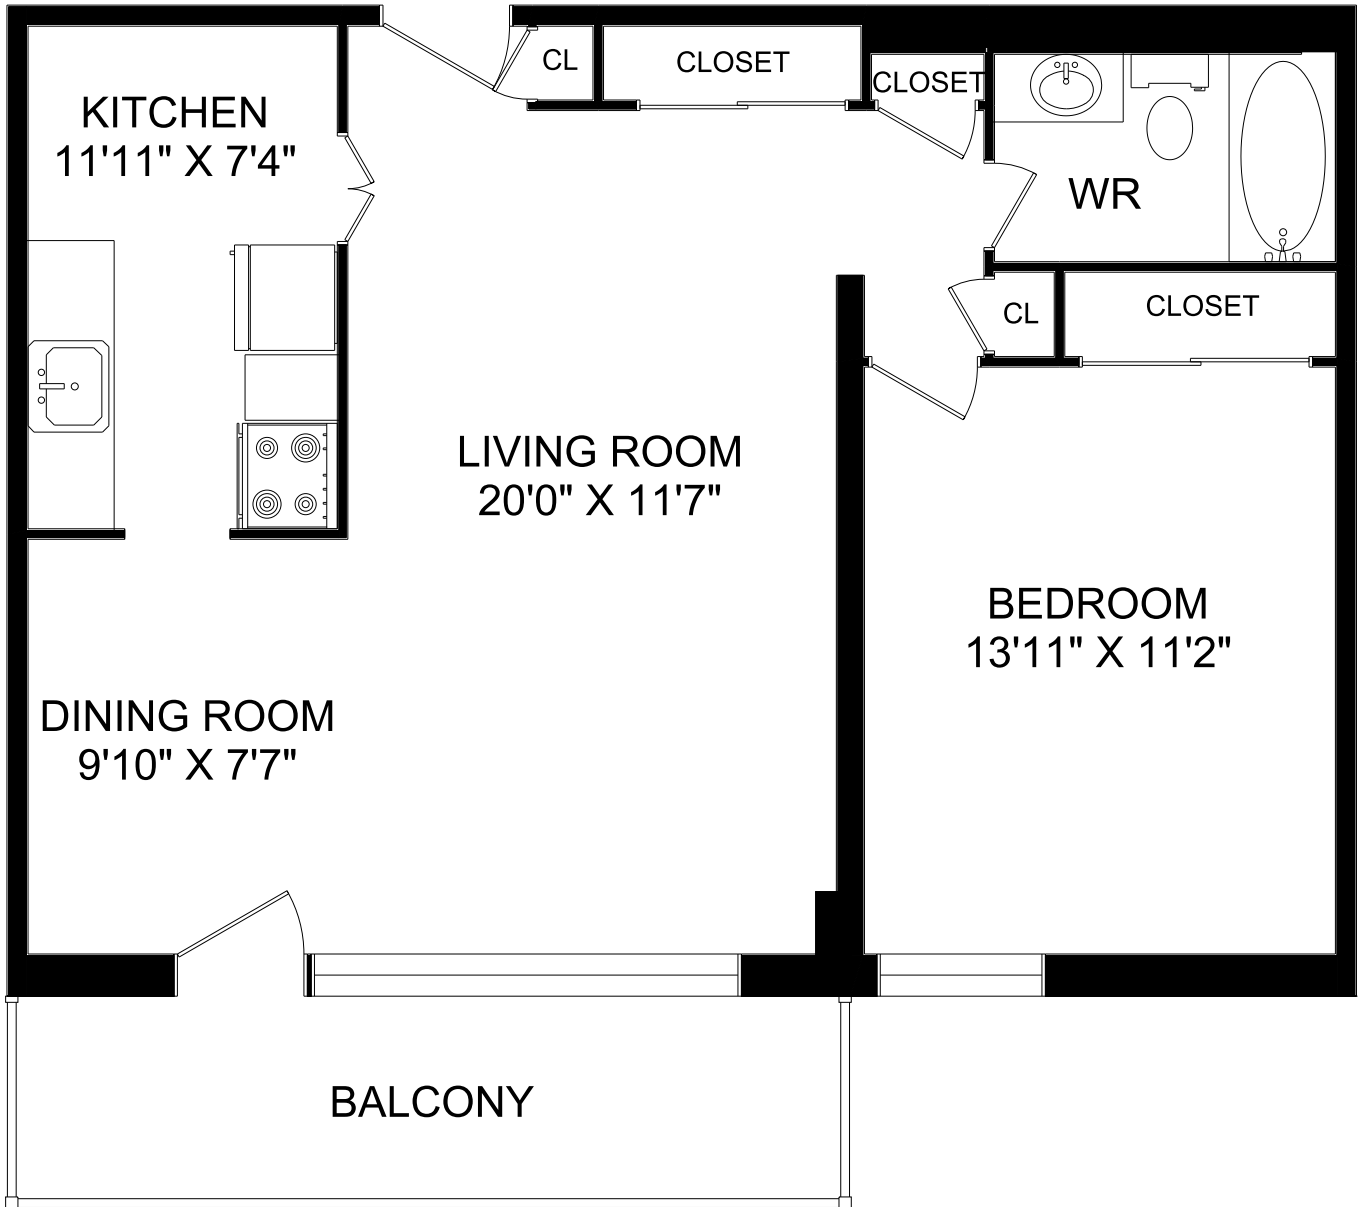

1257 LAKESHORE ROAD E

MAIN FLOOR

11771 SQUARE FEET

1257 LAKESHORE ROAD E

2 BEDROOM UNIT #101
968 SQUARE FEET

1257 LAKESHORE ROAD E

1 BEDROOM UNIT #102
773 SQUARE FEET

1257 LAKESHORE ROAD E

3 BEDROOM UNIT #103
1085 SQUARE FEET

1257 LAKESHORE ROAD E

2 BEDROOM UNIT #104
968 SQUARE FEET

1257 LAKESHORE ROAD E

1 BEDROOM UNIT #106
714 SQUARE FEET

1257 LAKESHORE ROAD E

1 BEDROOM UNIT #107
773 SQUARE FEET

1257 LAKESHORE ROAD E

3 BEDROOM UNIT #108
1100 SQUARE FEET

1257 LAKESHORE ROAD E

1 BEDROOM UNIT #109
714 SQUARE FEET

1257 LAKESHORE ROAD E

TYPICAL FLOOR
11771 SQUARE FEET

1257 LAKESHORE ROAD E

2 BEDROOM UNIT #01
968 SQUARE FEET

1257 LAKESHORE ROAD E

1 BEDROOM UNIT #02
714 SQUARE FEET

1257 LAKESHORE ROAD E

2 BEDROOM UNIT #03
968 SQUARE FEET

1257 LAKESHORE ROAD E

3 BEDROOM UNIT #04
1100 SQUARE FEET

1257 LAKESHORE ROAD E

1 BEDROOM UNIT #05
714 SQUARE FEET