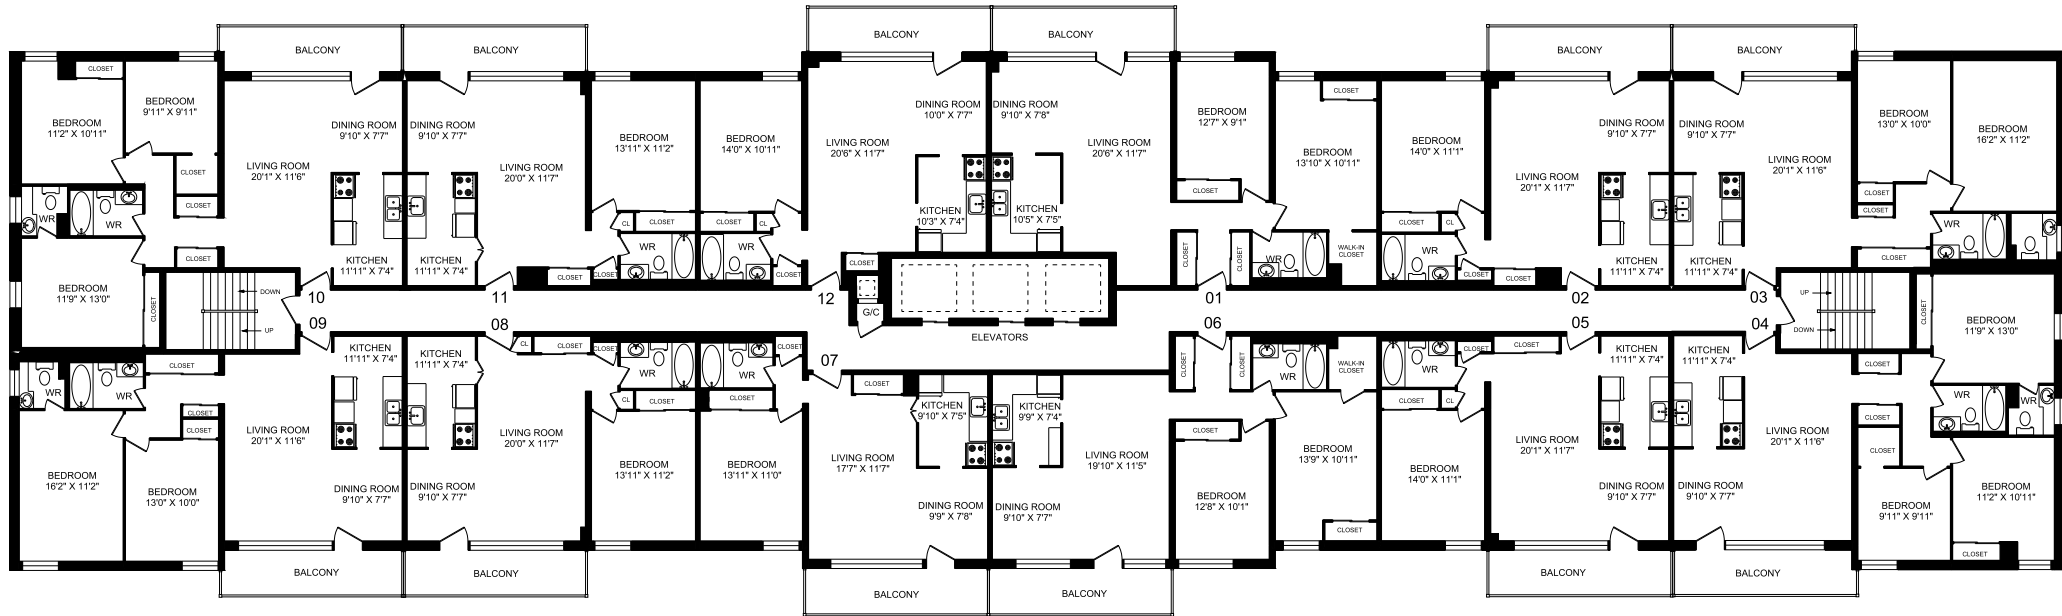

1257 LAKESHORE ROAD E

3 BEDROOM UNIT #108
1100 SQUARE FEET

1257 LAKESHORE ROAD E

1 BEDROOM UNIT #109
714 SQUARE FEET

1257 LAKESHORE ROAD E

TYPICAL FLOOR
11771 SQUARE FEET

1257 LAKESHORE ROAD E

2 BEDROOM UNIT #01
968 SQUARE FEET

1257 LAKESHORE ROAD E

1 BEDROOM UNIT #02
714 SQUARE FEET

1257 LAKESHORE ROAD E

2 BEDROOM UNIT #03
968 SQUARE FEET

1257 LAKESHORE ROAD E

3 BEDROOM UNIT #04
1100 SQUARE FEET

1257 LAKESHORE ROAD E

1 BEDROOM UNIT #05
714 SQUARE FEET