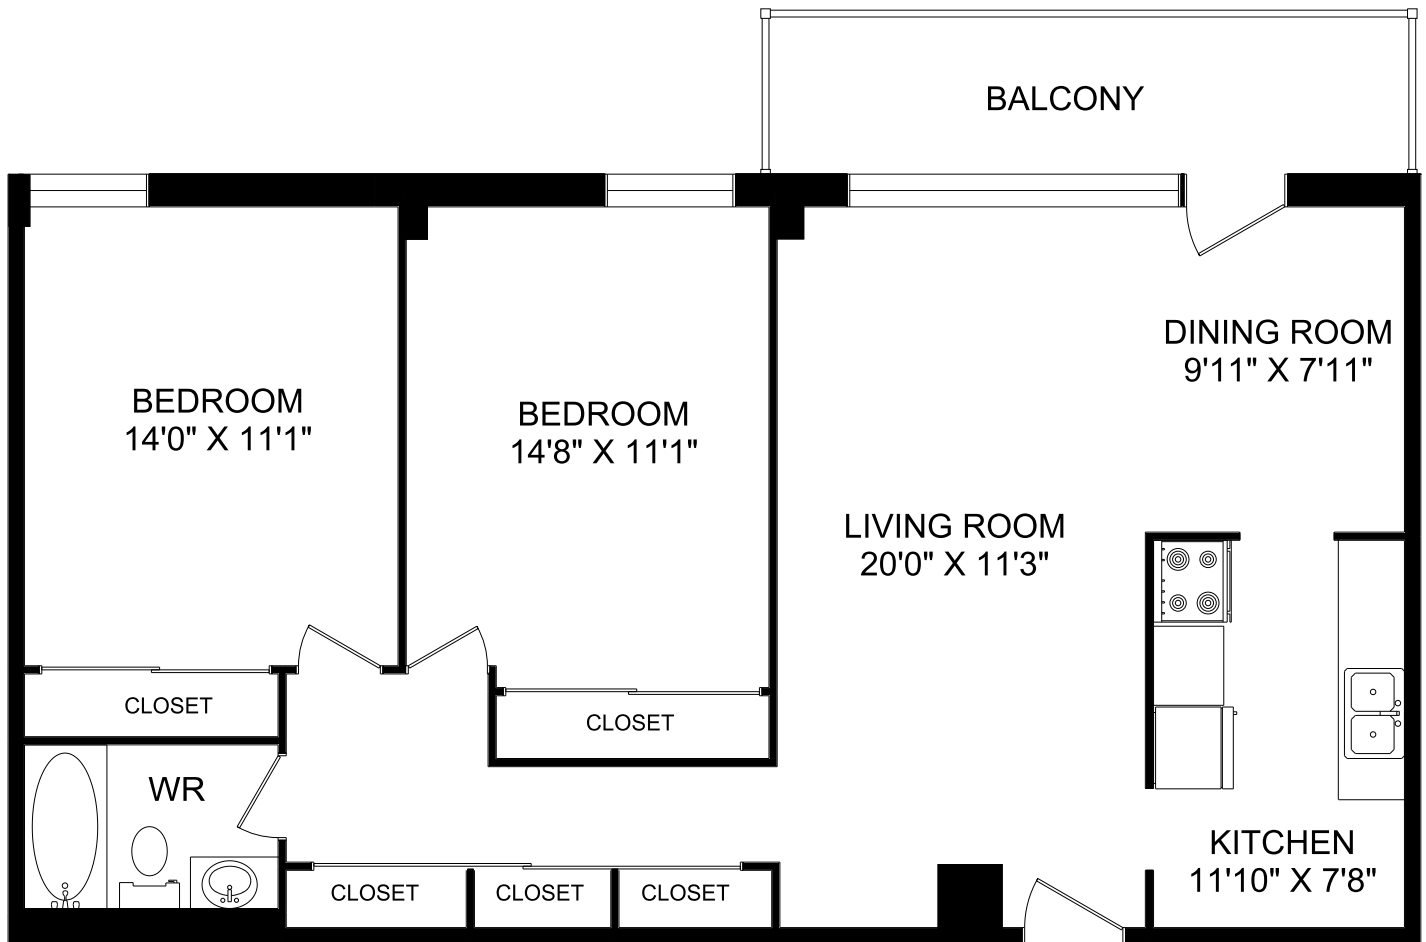

1257 LAKESHORE ROAD E

MAIN FLOOR

11771 SQUARE FEET

1257 LAKESHORE ROAD E

2 BEDROOM UNIT #101
968 SQUARE FEET

1257 LAKESHORE ROAD E

1 BEDROOM UNIT #102
773 SQUARE FEET

1257 LAKESHORE ROAD E

3 BEDROOM UNIT #103
1085 SQUARE FEET

1257 LAKESHORE ROAD E

2 BEDROOM UNIT #104
968 SQUARE FEET

1257 LAKESHORE ROAD E

1 BEDROOM UNIT #106
714 SQUARE FEET

1257 LAKESHORE ROAD E

1 BEDROOM UNIT #107
773 SQUARE FEET

1257 LAKESHORE ROAD E

3 BEDROOM UNIT #108
1100 SQUARE FEET

1257 LAKESHORE ROAD E

1 BEDROOM UNIT #109
714 SQUARE FEET

1257 LAKESHORE ROAD E

TYPICAL FLOOR
11771 SQUARE FEET

1257 LAKESHORE ROAD E

2 BEDROOM UNIT #01
968 SQUARE FEET

1257 LAKESHORE ROAD E

1 BEDROOM UNIT #02
714 SQUARE FEET

1257 LAKESHORE ROAD E

2 BEDROOM UNIT #03
968 SQUARE FEET

1257 LAKESHORE ROAD E

3 BEDROOM UNIT #04
1100 SQUARE FEET

1257 LAKESHORE ROAD E

1 BEDROOM UNIT #05
714 SQUARE FEET