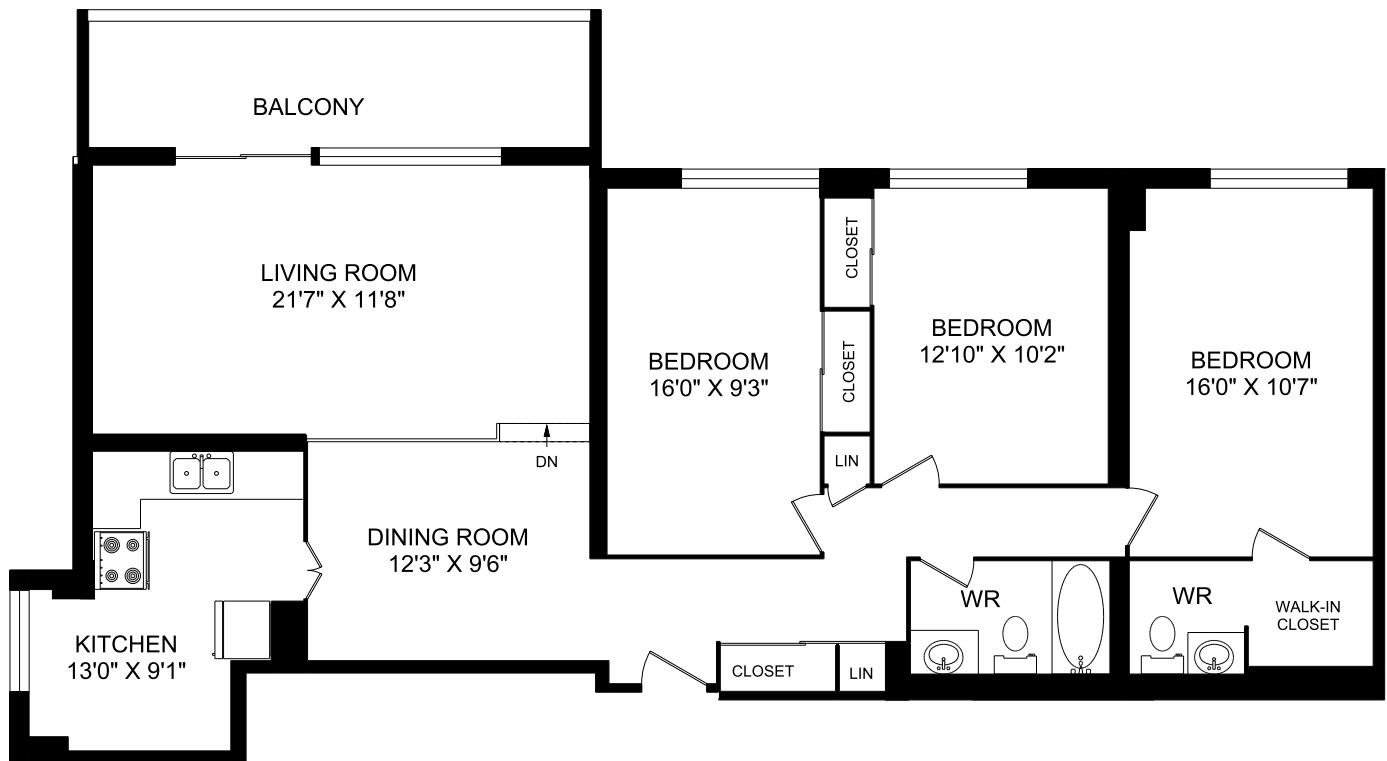

16 TOWERING HEIGHTS BOULEVARD ST CATHERINES, ON

**LINE 07 - 3 BEDROOM
1,336 SQ.FT.**

HOMESTEAD