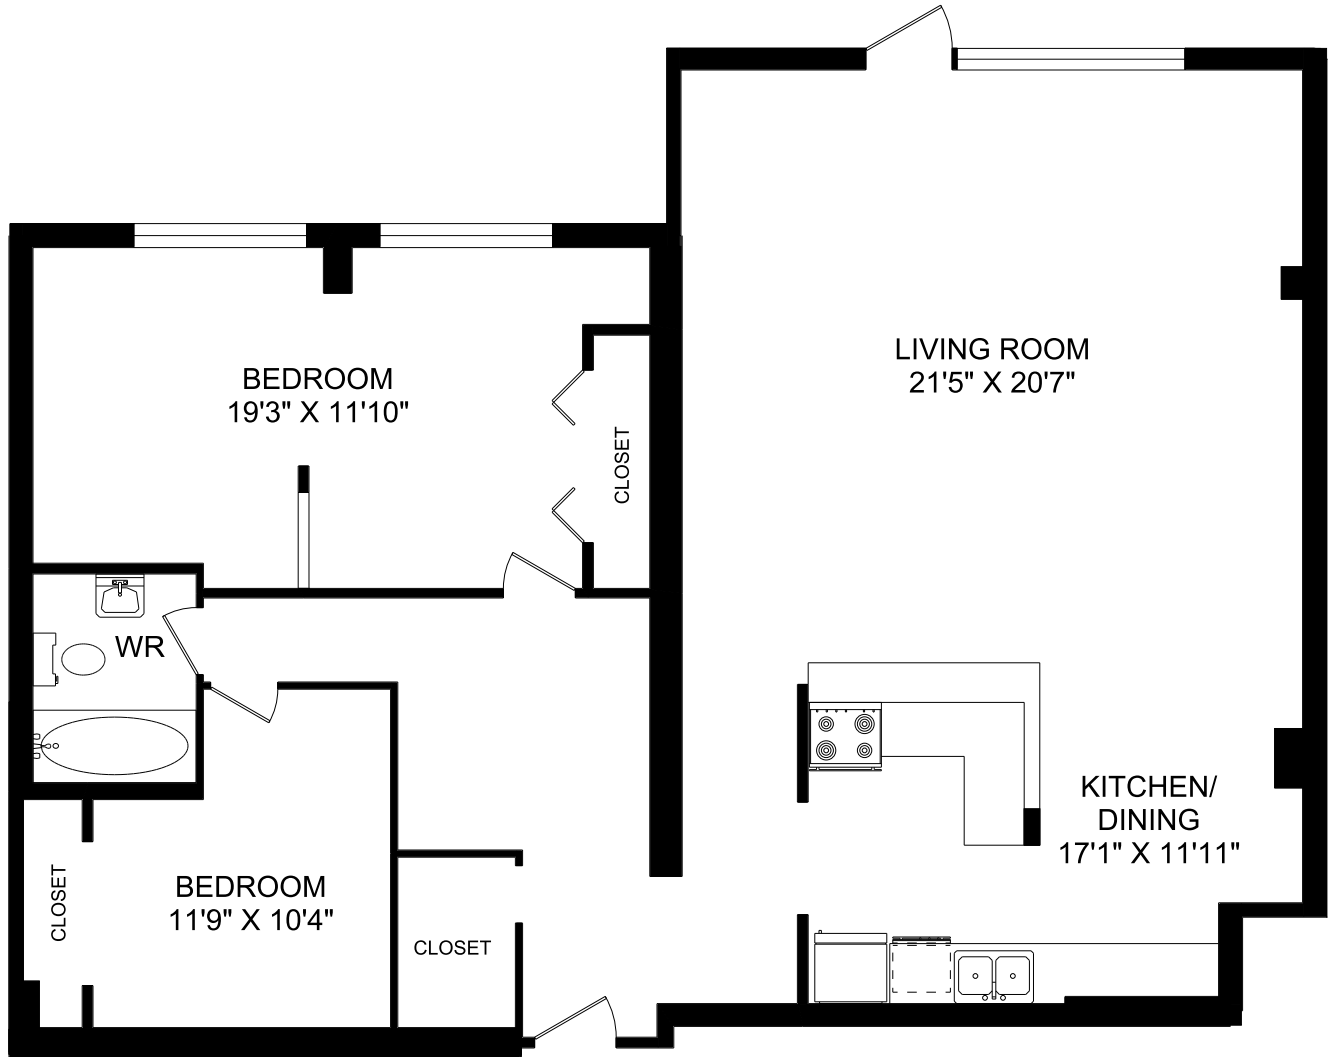

16 TOWERING HEIGHTS BOULEVARD ST CATHERINES, ON

**UNIT 102 - 2 BEDROOM
1,410 SQ.FT.**

HOMESTEAD