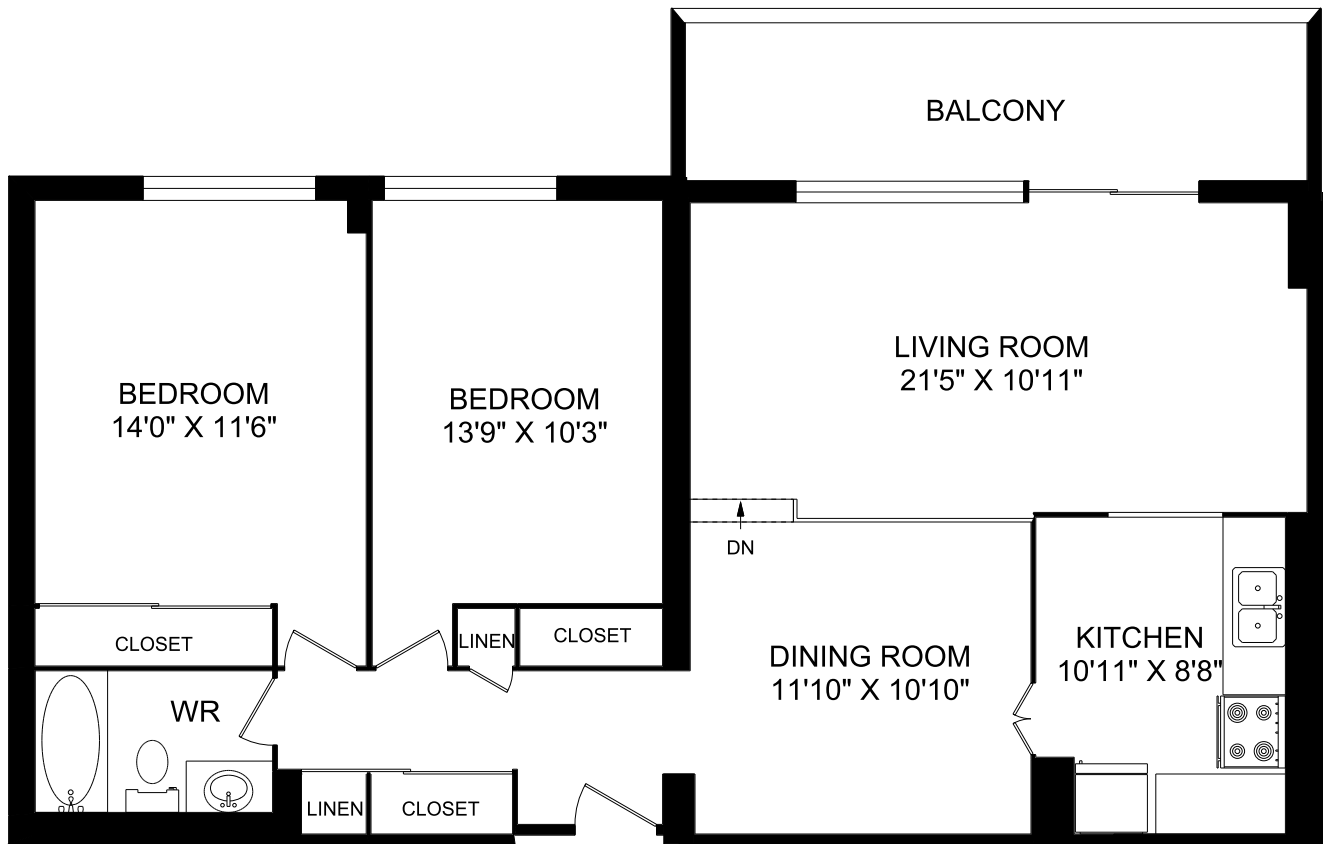

16 TOWERING HEIGHTS BOULEVARD ST CATHERINES, ON

**LINE 01 - 2 BEDROOM
1,043 SQ.FT.**

HOMESTEAD