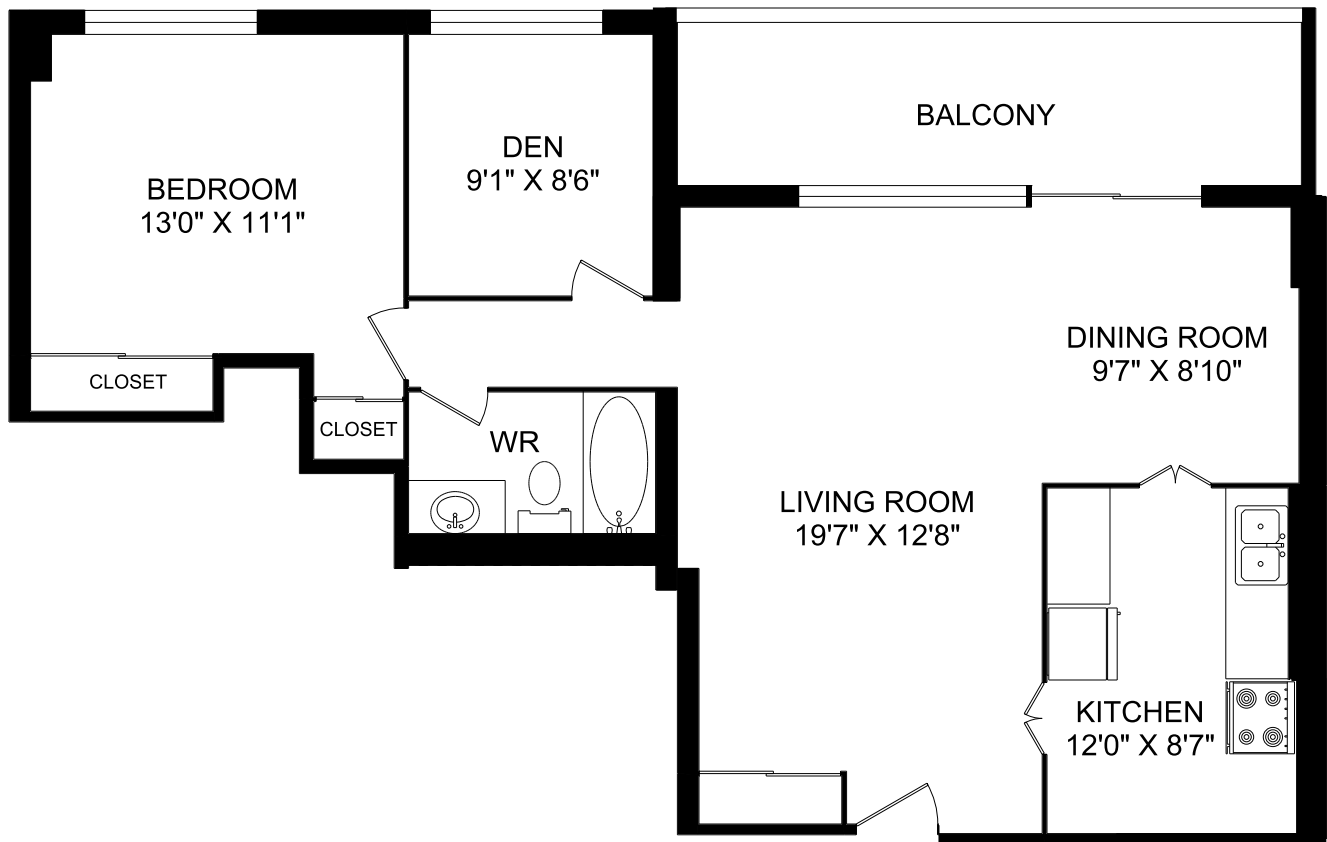

16 TOWERING HEIGHTS BOULEVARD ST CATHERINES, ON

**UNIT 105 - 2 BEDROOM + DEN
854 SQ.FT.**