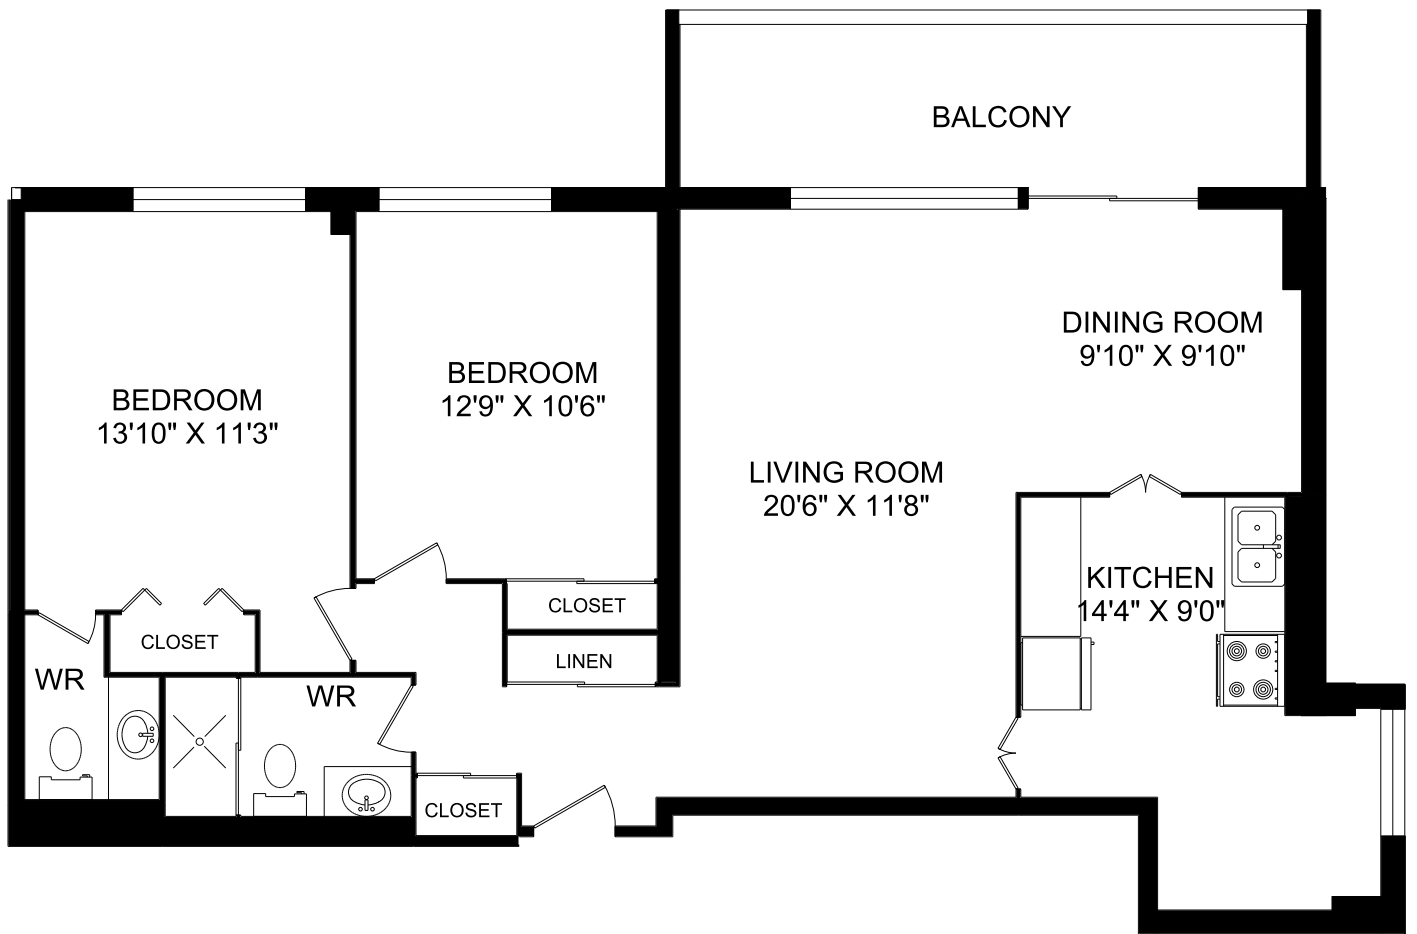

16 TOWERING HEIGHTS BOULEVARD ST CATHERINES, ON

**UNIT 106 - 2 BEDROOM
1,054 SQ.FT.**