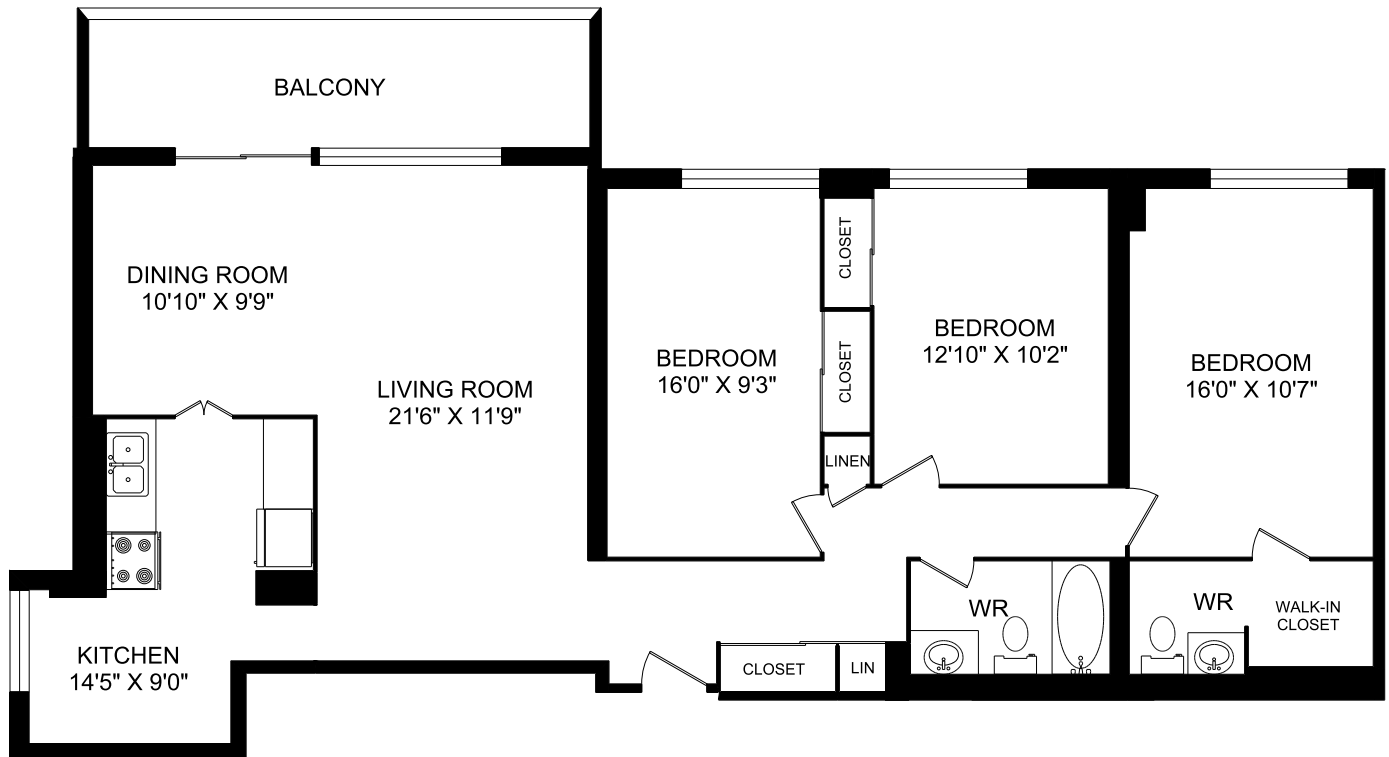

16 TOWERING HEIGHTS BOULEVARD ST CATHERINES, ON

**LINE 03 - 3 BEDROOM
1,337 SQ.FT.**

HOMESTEAD