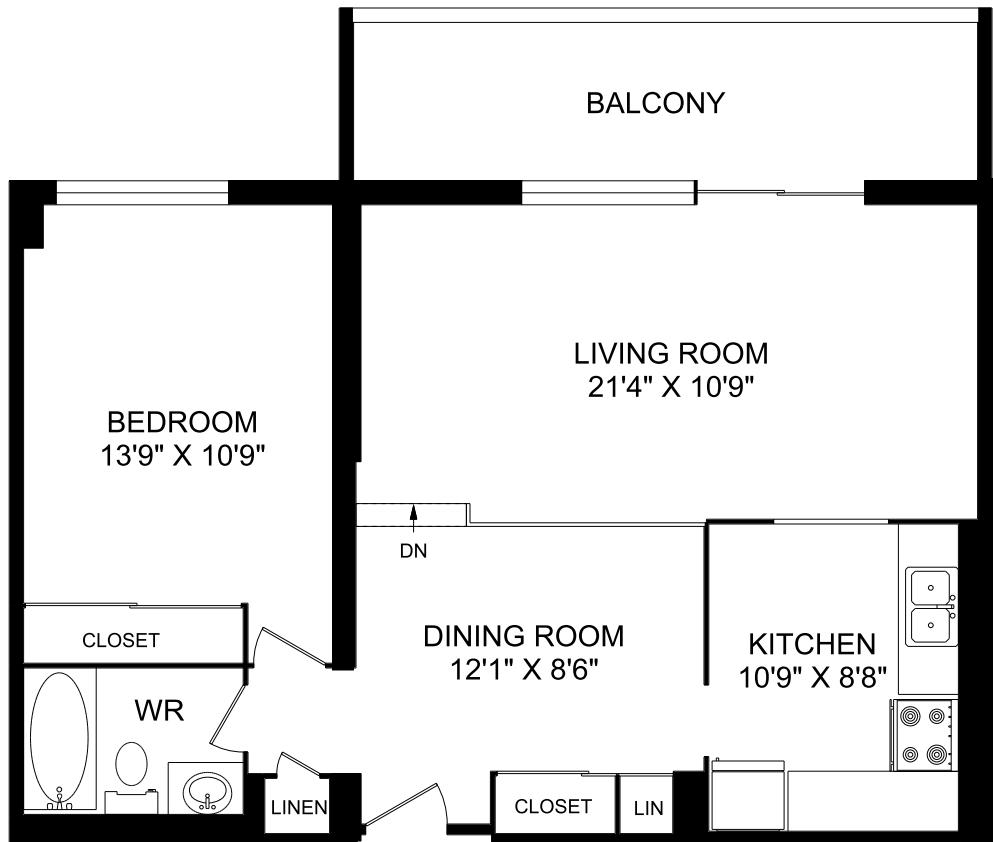

# 16 TOWERING HEIGHTS BOULEVARD ST CATHERINES, ON

**LINE 07 - 3 BEDROOM  
1,336 SQ.FT.**

**HOMESTEAD**

# 16 TOWERING HEIGHTS BOULEVARD ST CATHERINES, ON

**LINE 08 - 1 BEDROOM  
778 SQ.FT.**

**HOMESTEAD**