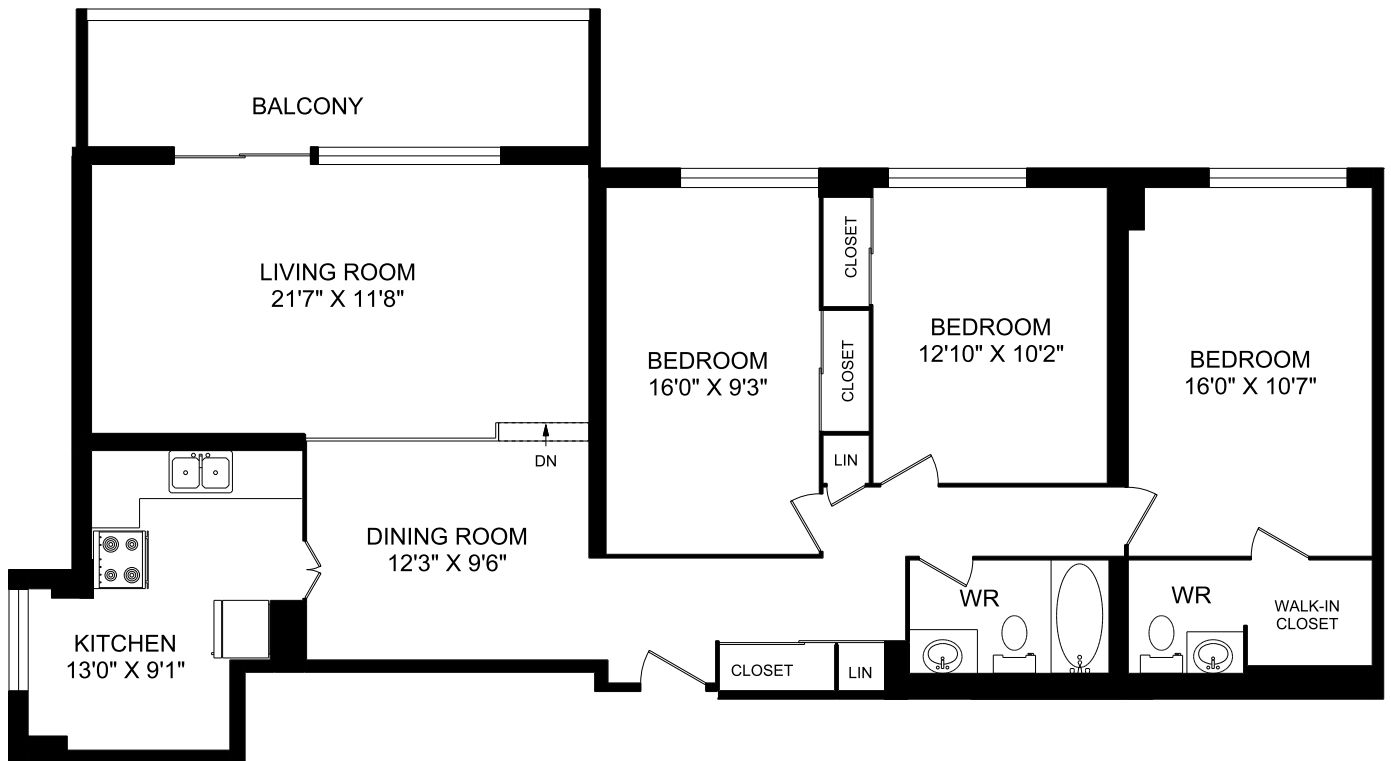

# 16 TOWERING HEIGHTS BOULEVARD ST CATHERINES, ON

**EX, PH 6 - 2 BEDROOM  
1,054 SQ.FT.**

**HOMESTEAD**

# 16 TOWERING HEIGHTS BOULEVARD ST CATHERINES, ON

**EX, PH 7 - 3 BEDROOM  
1,336 SQ.FT.**

**HOMESTEAD**