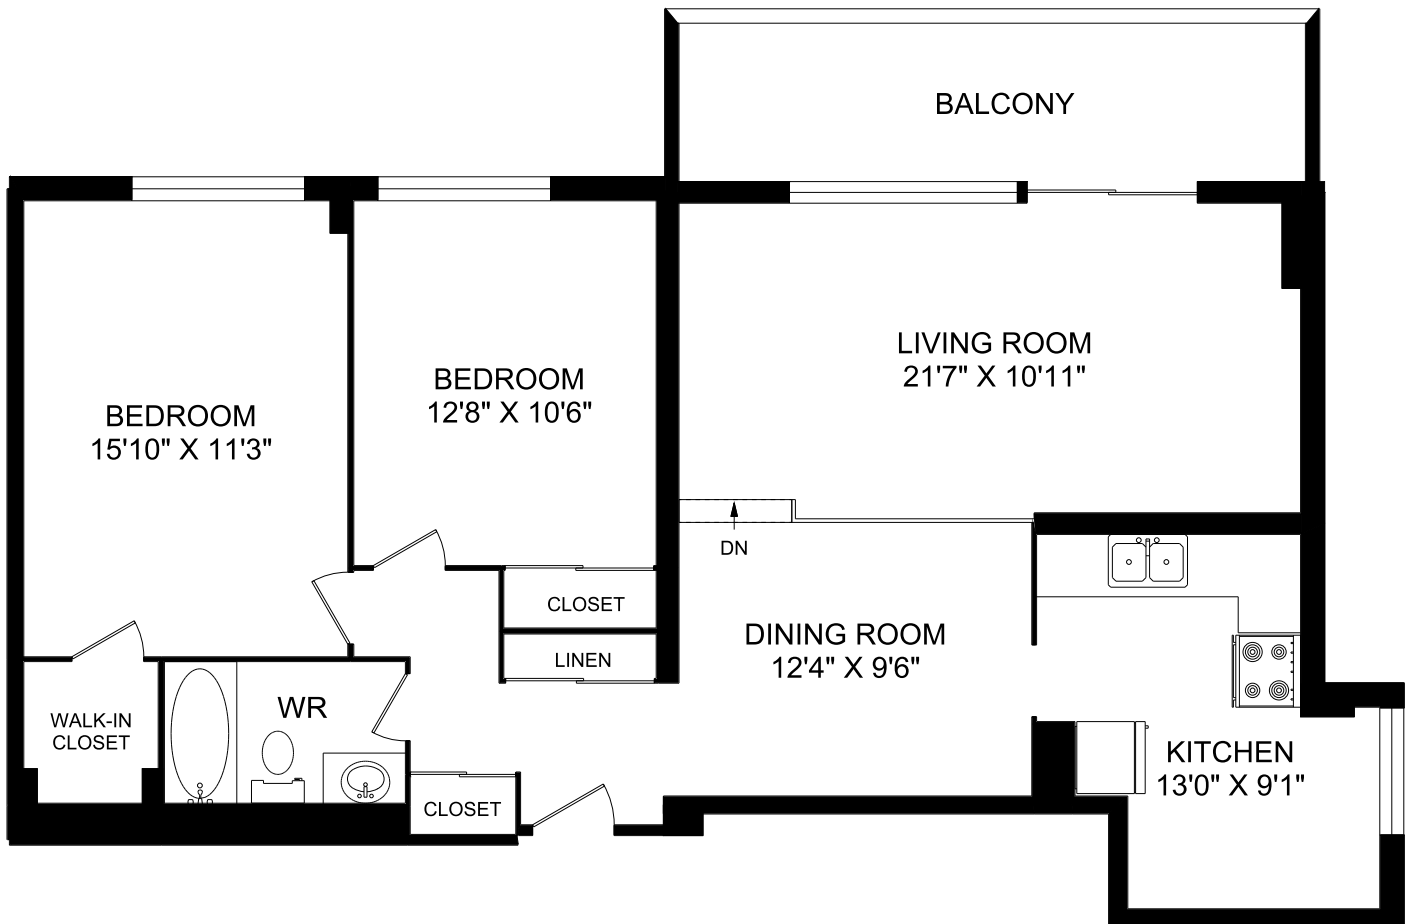

16 TOWERING HEIGHTS BOULEVARD ST CATHERINES, ON

**LINE 02 - 2 BEDROOM
1,066 SQ.FT.**