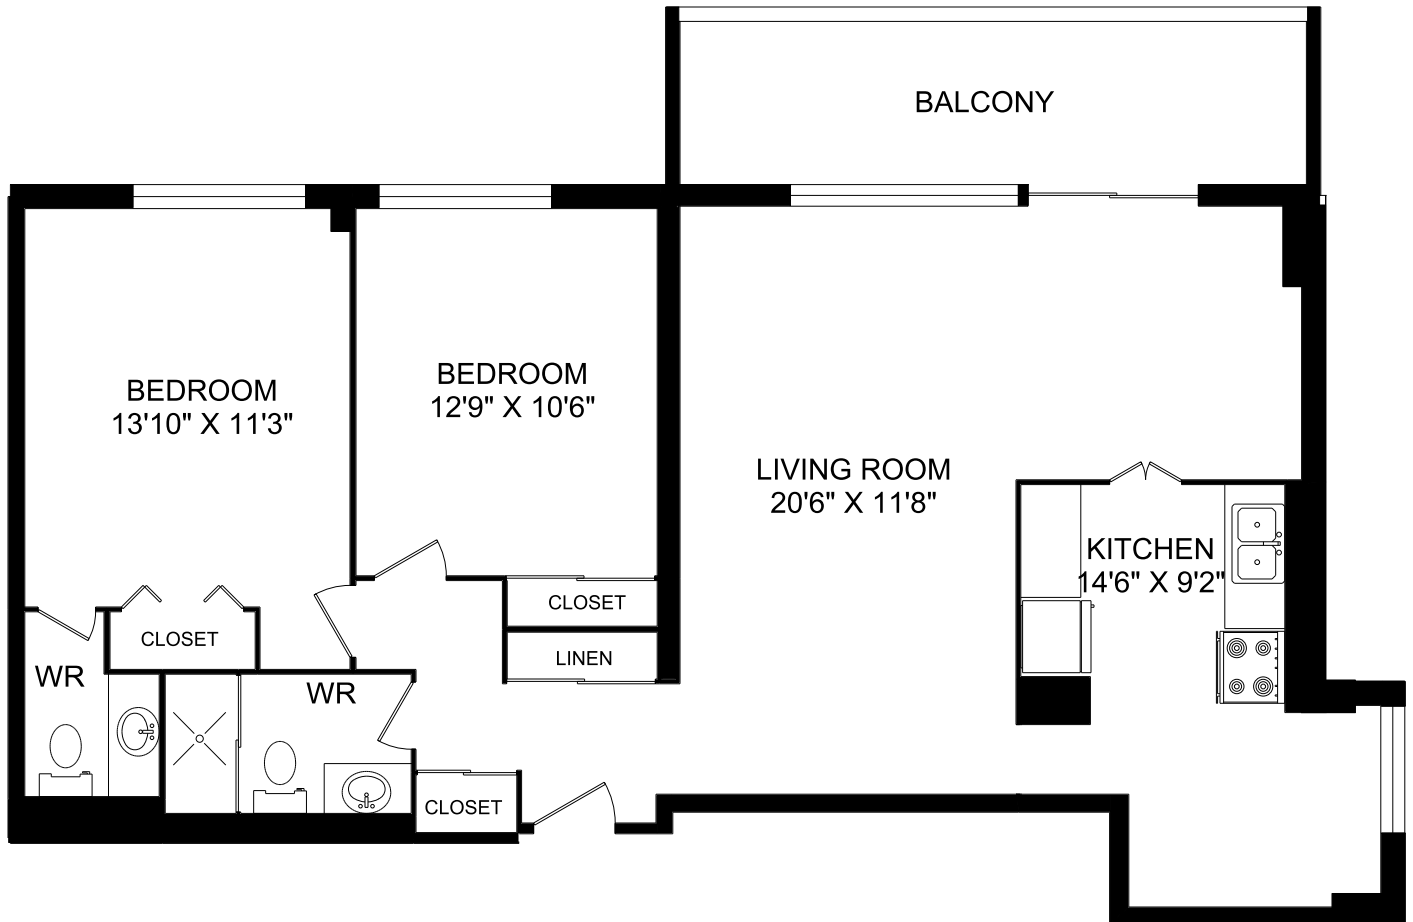

16 TOWERING HEIGHTS BOULEVARD ST CATHERINES, ON

**LINE 01 - 2 BEDROOM
1,054 SQ.FT.**