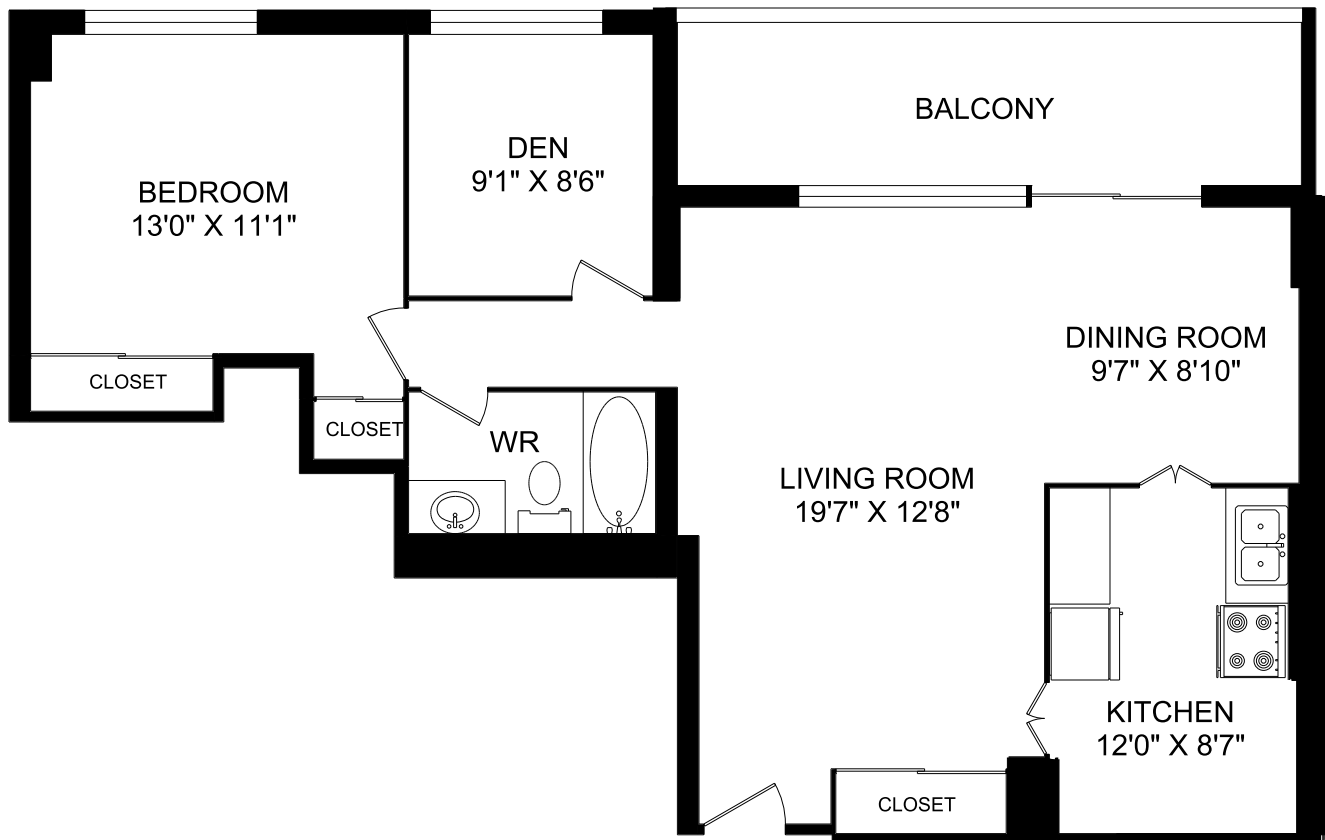

16 TOWERING HEIGHTS BOULEVARD ST CATHERINES, ON

**LINE 05 - 1 BEDROOM + DEN
854 SQ.FT.**