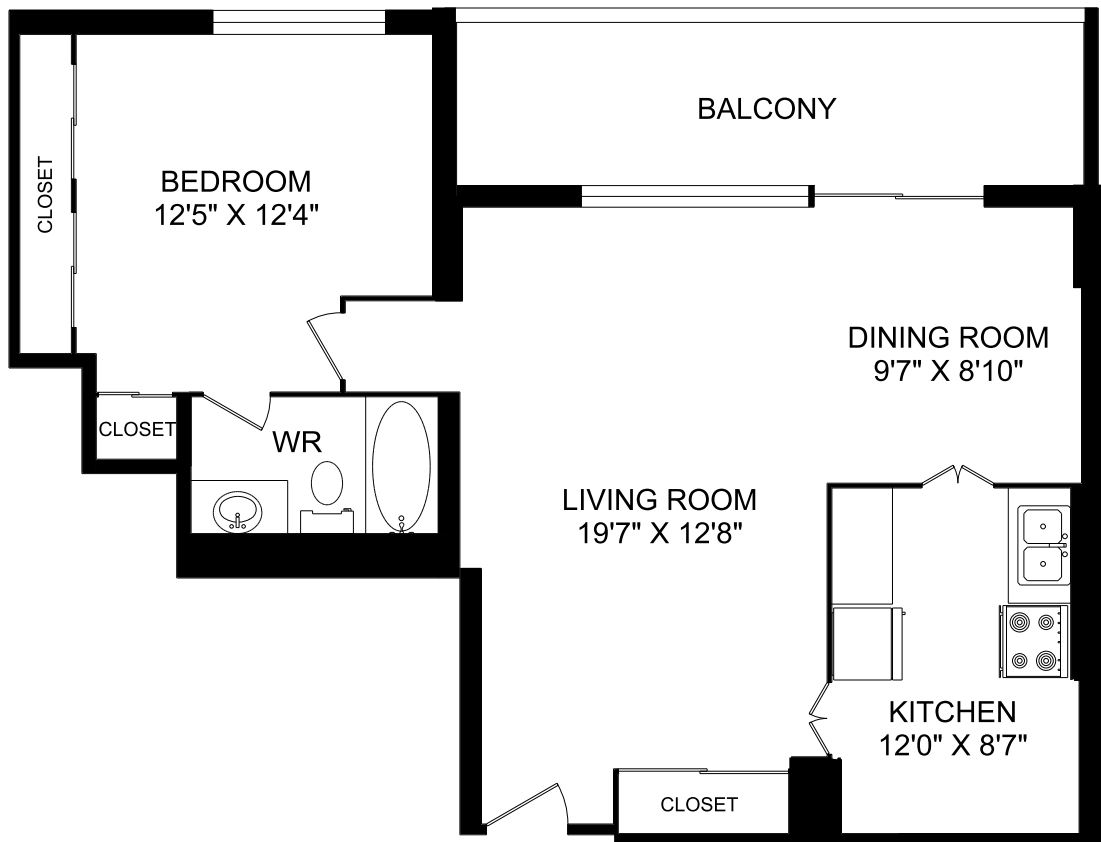

16 TOWERING HEIGHTS BOULEVARD ST CATHERINES, ON

**EX, PH 5 - 1 BEDROOM
754 SQ.FT.**