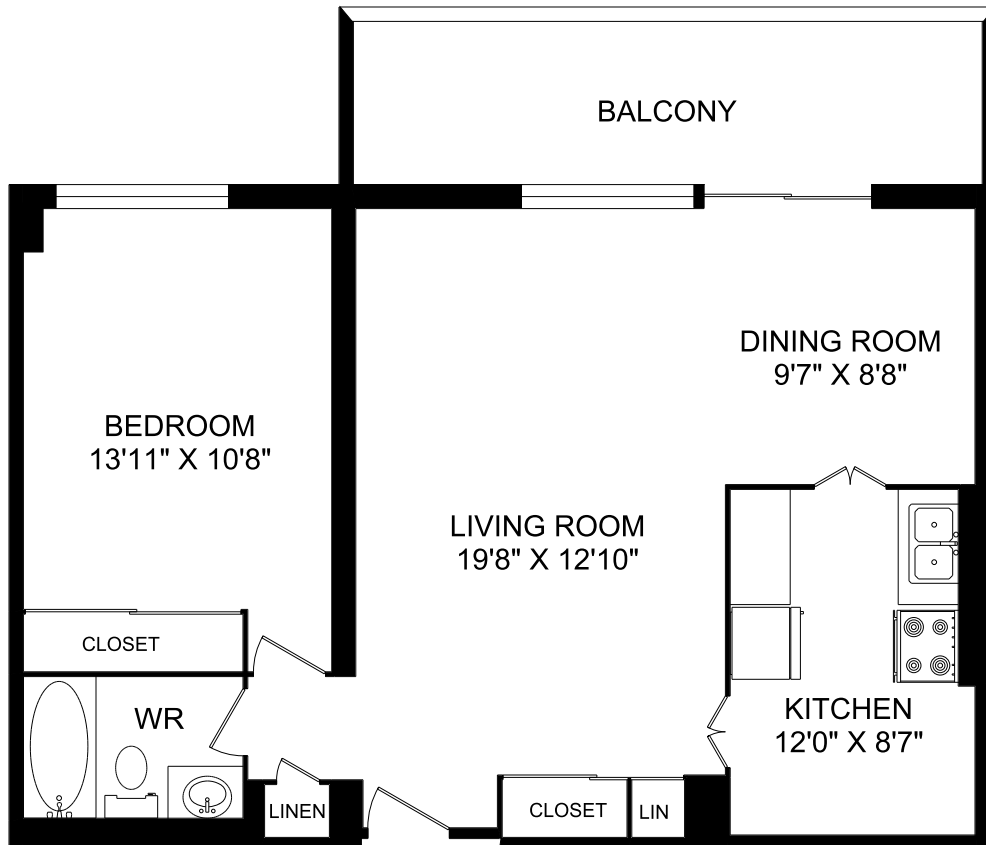

# 16 TOWERING HEIGHTS BOULEVARD ST CATHERINES, ON

**LINE 03 - 3 BEDROOM  
1,337 SQ.FT.**

**HOMESTEAD**

# 16 TOWERING HEIGHTS BOULEVARD ST CATHERINES, ON

**LINE 04 - 1 BEDROOM  
777 SQ.FT.**

**HOMESTEAD**