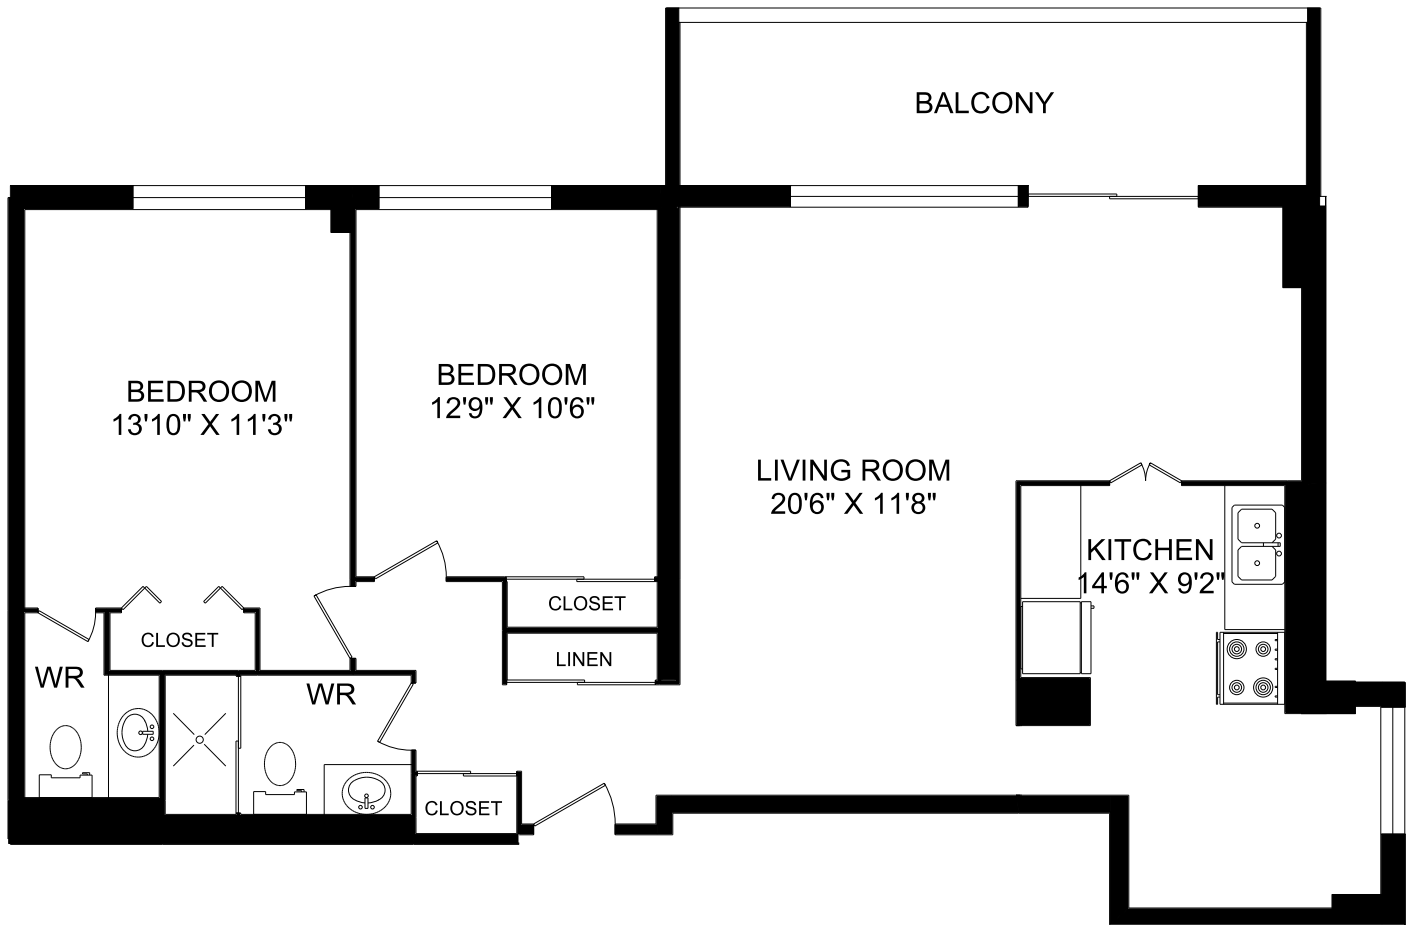

16 TOWERING HEIGHTS BOULEVARD ST CATHERINES, ON

**EX, PH 6 - 2 BEDROOM
1,054 SQ.FT.**

HOMESTEAD