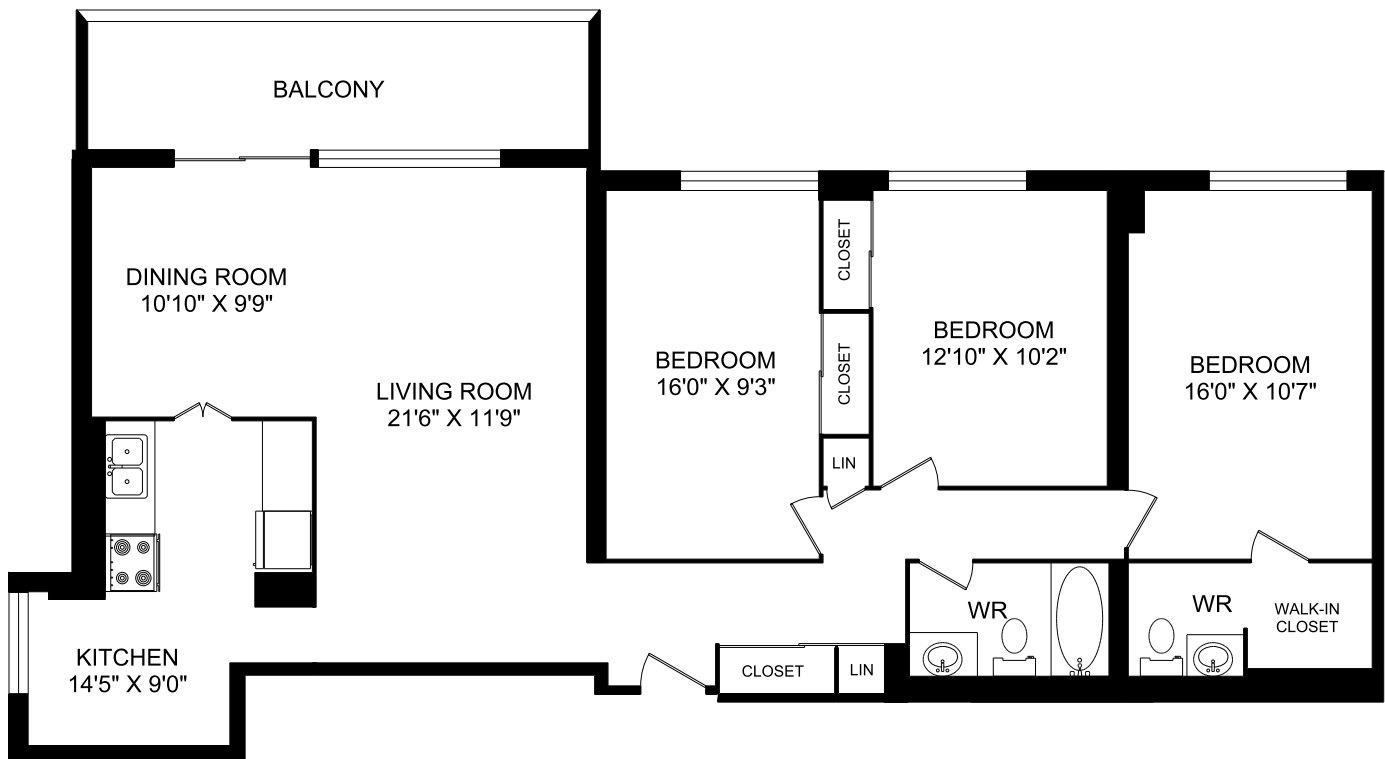

# 16 TOWERING HEIGHTS BOULEVARD

## ST CATHERINES, ON

**EX, PH 2 - 2 BEDROOM**  
**1,066 SQ.FT.**

**HOMESTEAD**

# 16 TOWERING HEIGHTS BOULEVARD ST CATHERINE'S, ON

EX, PH 3 - 3 BEDROOM  
1,337 SQ.FT.

**HOMESTEAD**