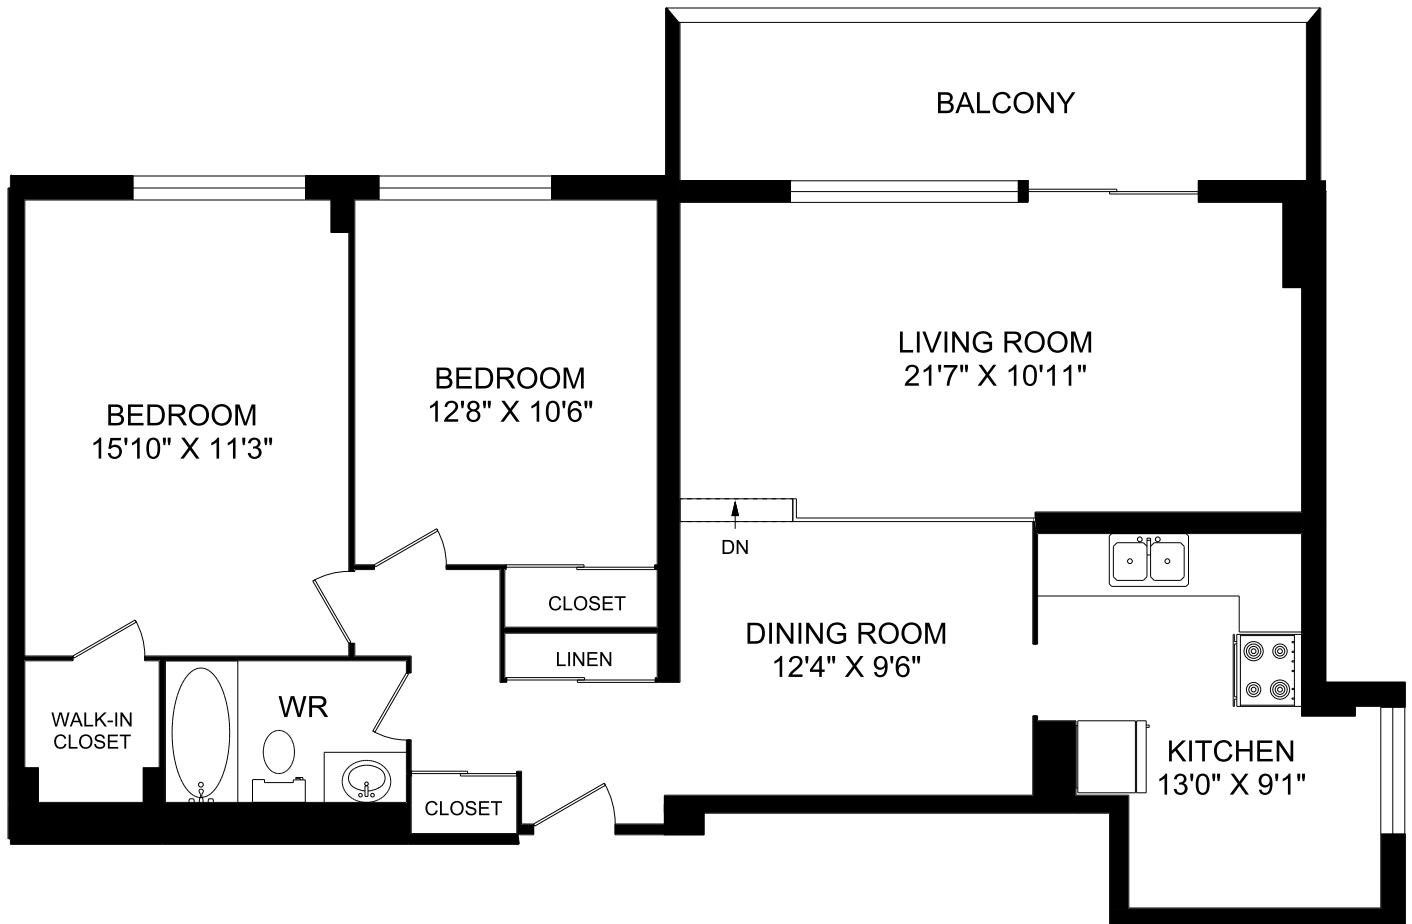

16 TOWERING HEIGHTS BOULEVARD

ST CATHERINES, ON

EX, PH 2 - 2 BEDROOM
1,066 SQ.FT.

HOMESTEAD