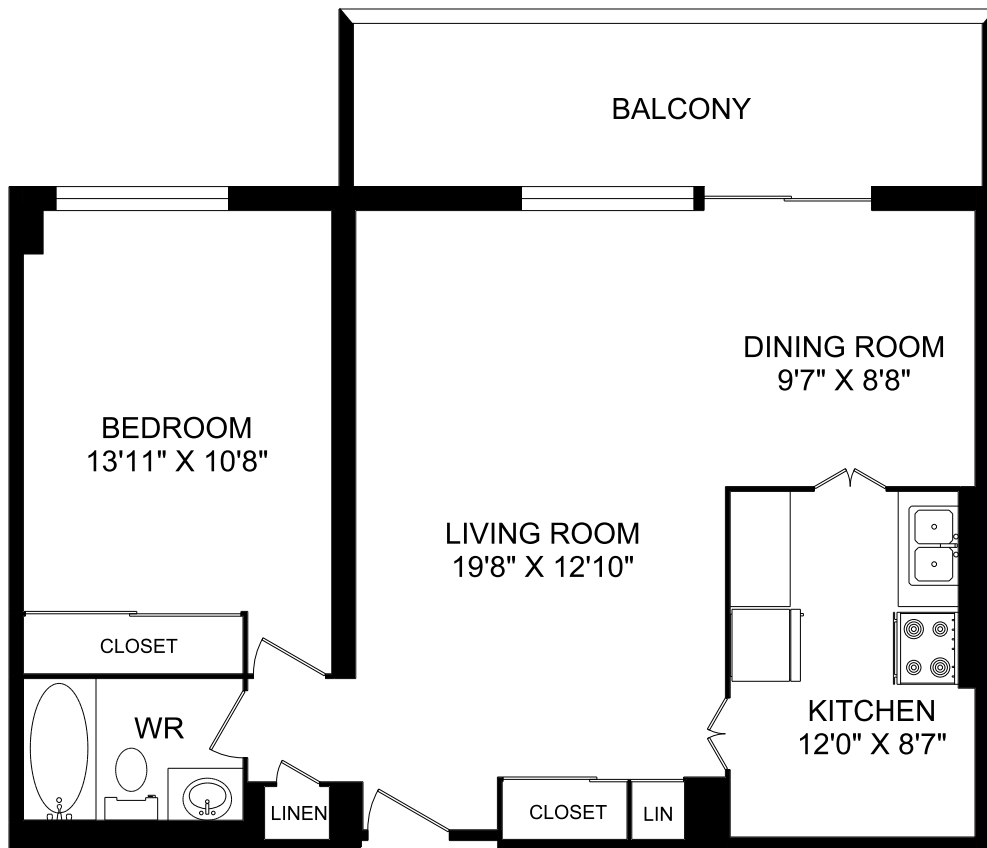

16 TOWERING HEIGHTS BOULEVARD ST CATHERINES, ON

**UNIT 104 - 1 BEDROOM
777 SQ.FT.**

HOMESTEAD