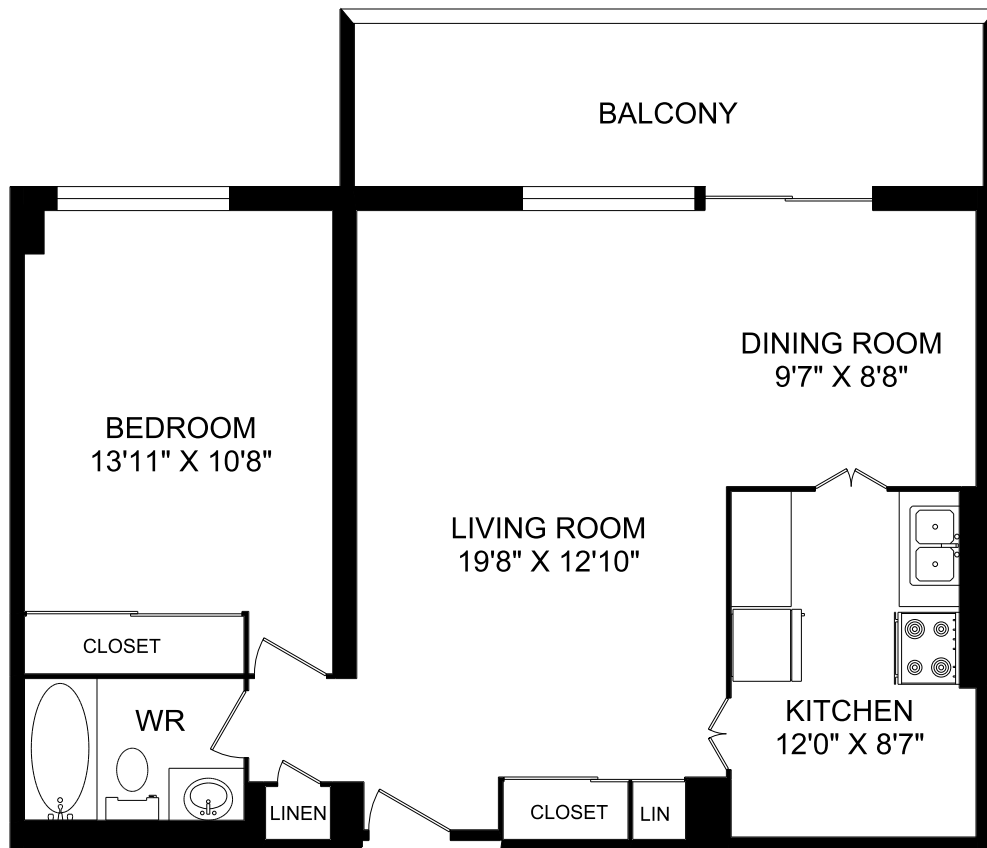

16 TOWERING HEIGHTS BOULEVARD ST CATHERINES, ON

**EX, PH 4 - 1 BEDROOM
782 SQ.FT.**

HOMESTEAD