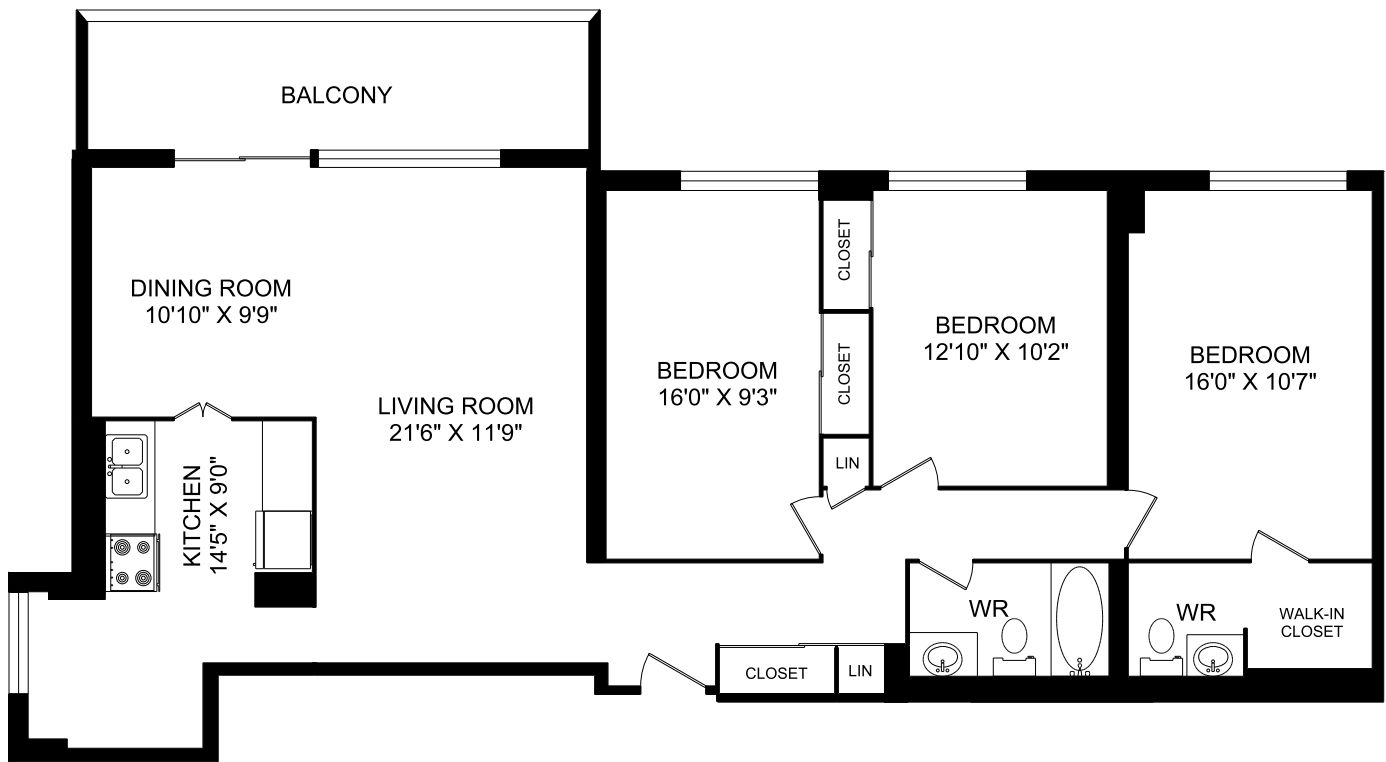

16 TOWERING HEIGHTS BOULEVARD ST CATHERINES, ON

**UNIT 103 - 3 BEDROOM
1,332 SQ.FT.**

HOMESTEAD