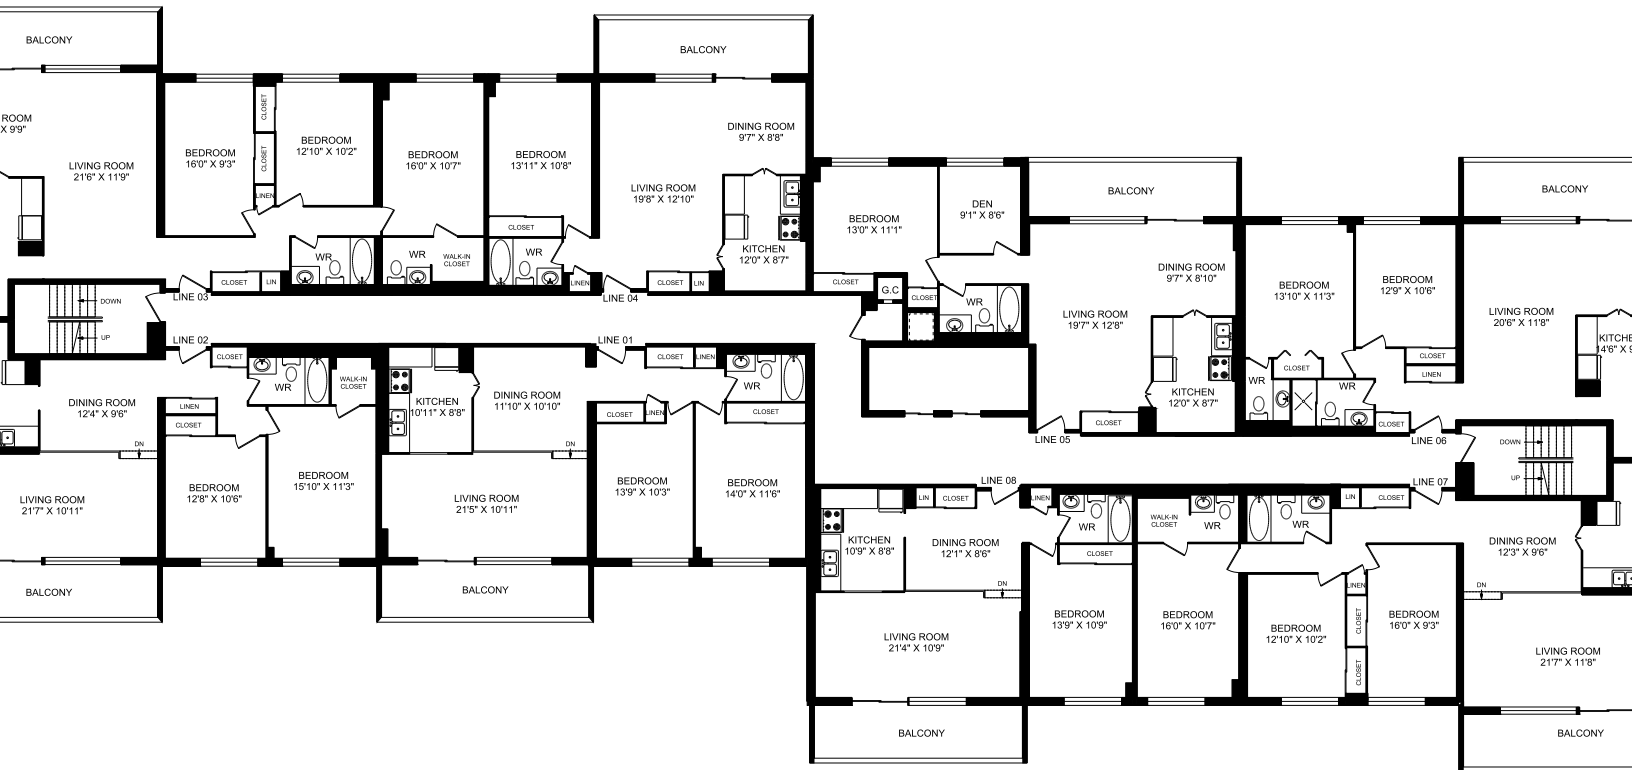

16 TOWERING HEIGHTS BOULEVARD

ST CATHERINES, ON