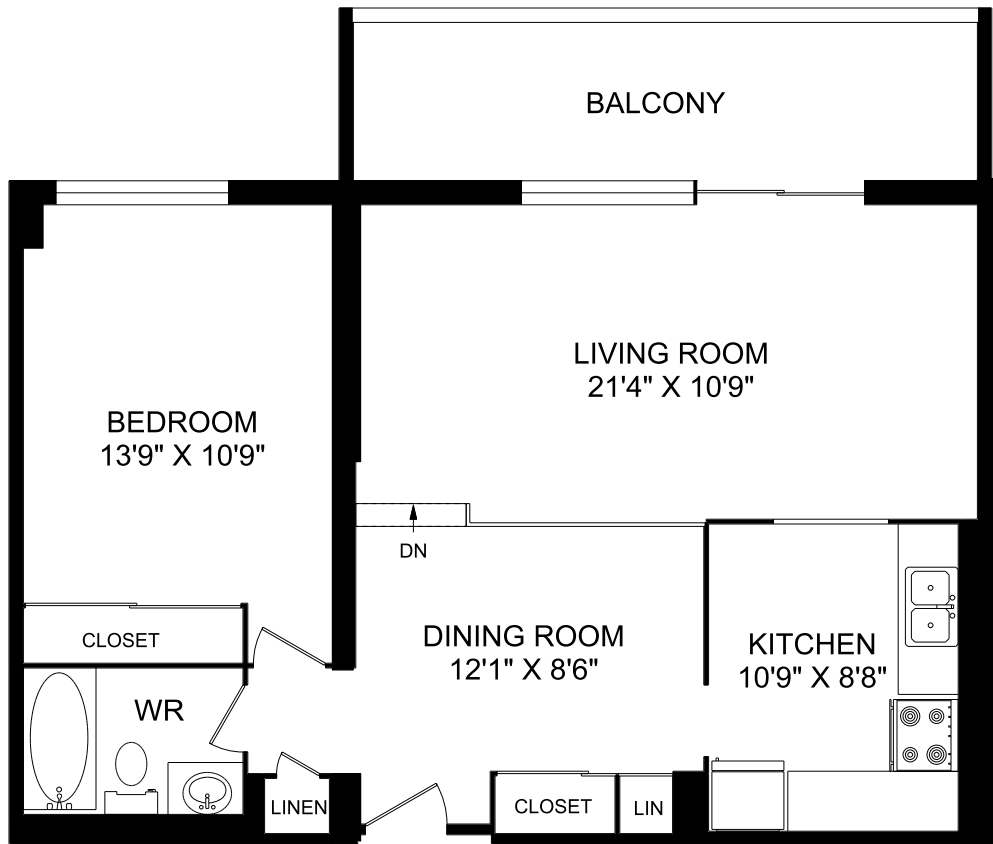

16 TOWERING HEIGHTS BOULEVARD ST CATHERINES, ON

**EX, PH 8 - 1 BEDROOM
778 SQ.FT.**

HOMESTEAD