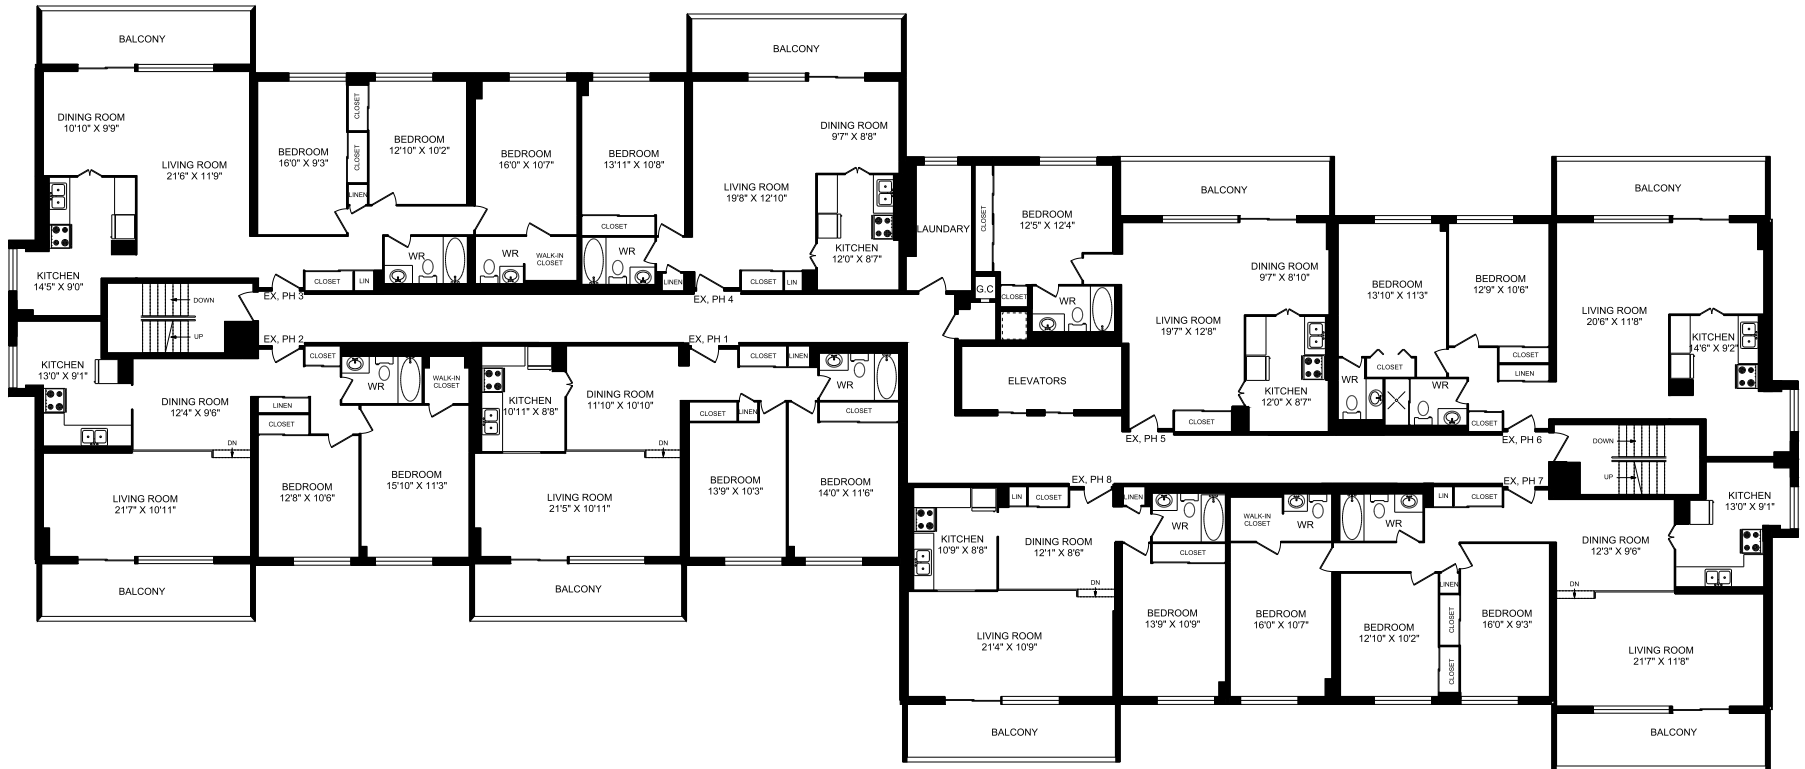

16 TOWERING HEIGHTS BOULEVARD

ST CATHERINES, ON

EX AND PH FLOOR (17-18)
9,509 SQ.FT.