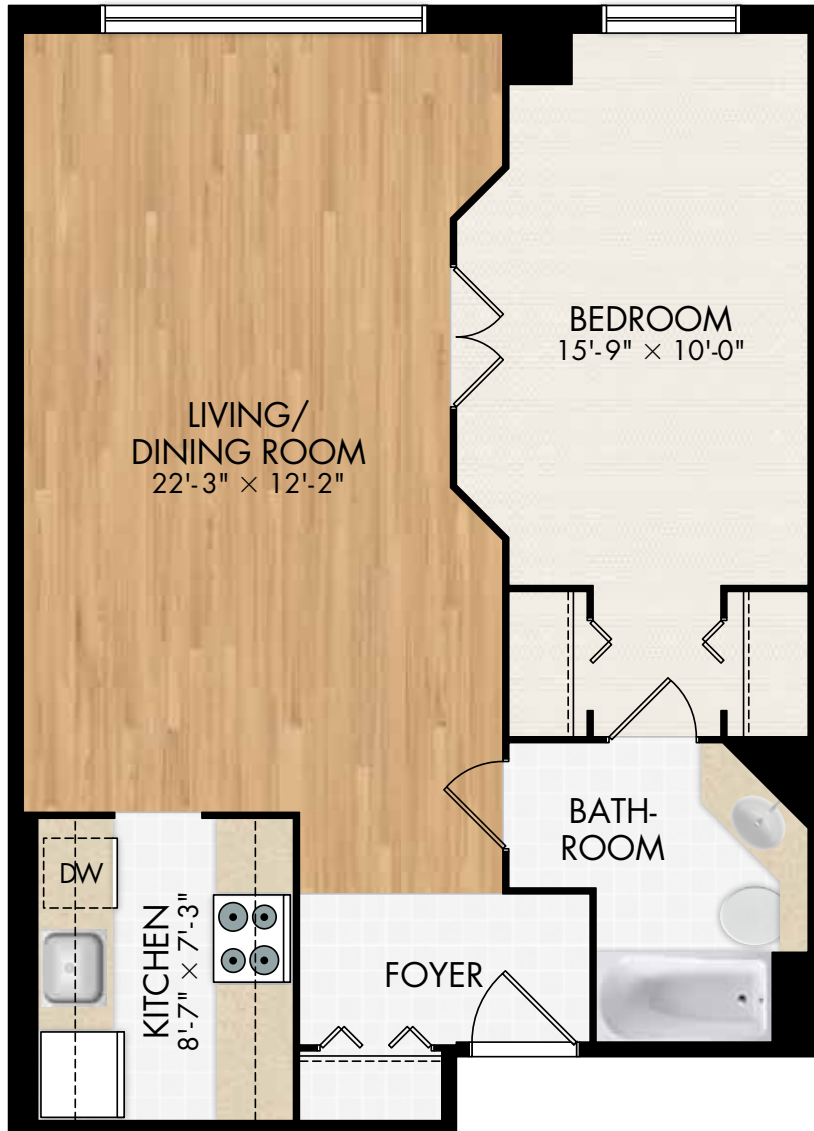

## SUITE 1D

1 BEDROOM

676 SQUARE FEET

Dimensions for typical floor plans are not exact. Actual suites may vary slightly from the example shown here. All rights reserved.

**HOMESTEAD**

22 Murray Street, Ottawa

## SUITE 1F

1 BEDROOM

616 SQUARE FEET

Dimensions for typical floor plans are not exact. Actual suites may vary slightly from the example shown here. All rights reserved.

**HOMESTEAD**

22 Murray Street, Ottawa

## SUITE 1G

1 BEDROOM

730 SQUARE FEET

Dimensions for typical floor plans are not exact. Actual suites may vary slightly from the example shown here. All rights reserved.

**HOMESTEAD**

22 Murray Street, Ottawa