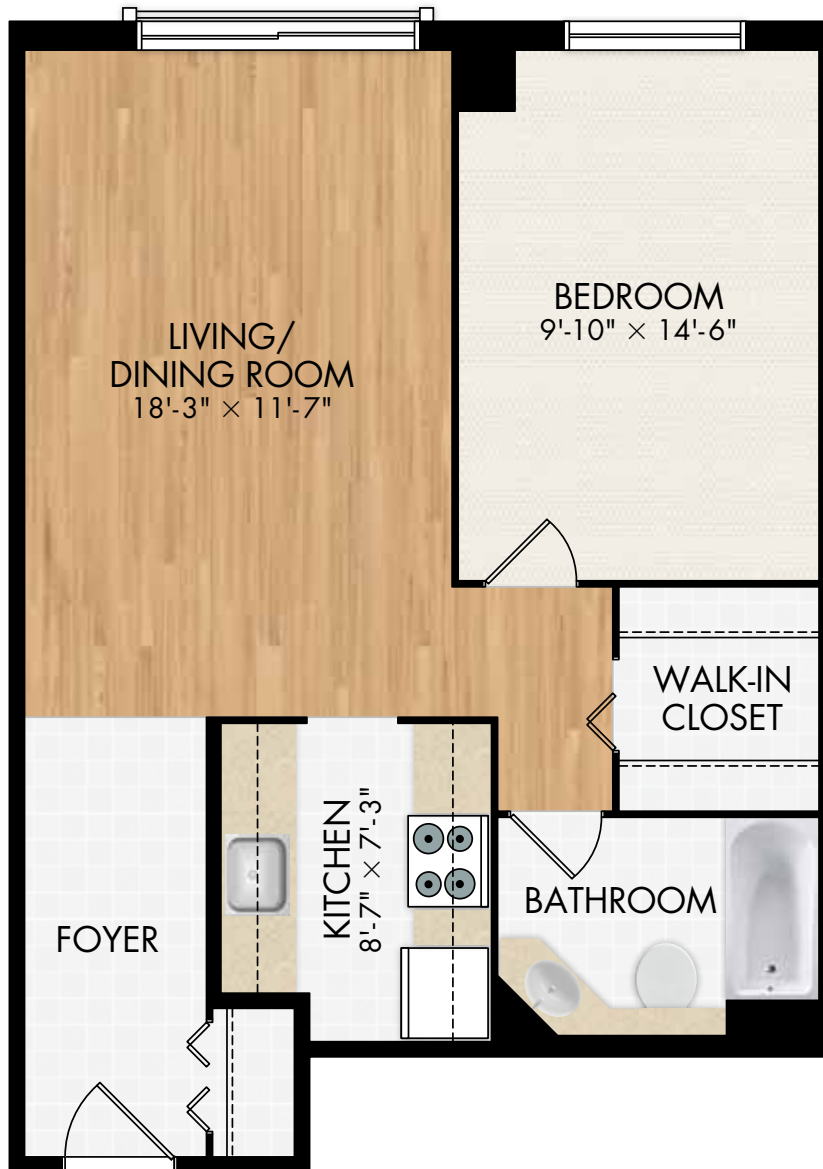

## SUITE 1D

1 BEDROOM

676 SQUARE FEET

Dimensions for typical floor plans are not exact. Actual suites may vary slightly from the example shown here. All rights reserved.

**HOMESTEAD**

22 Murray Street, Ottawa

## SUITE 1C

1 BEDROOM

670 SQUARE FEET

Dimensions for typical floor plans are not exact. Actual suites may vary slightly from the example shown here. All rights reserved.

**HOMESTEAD**

22 Murray Street, Ottawa