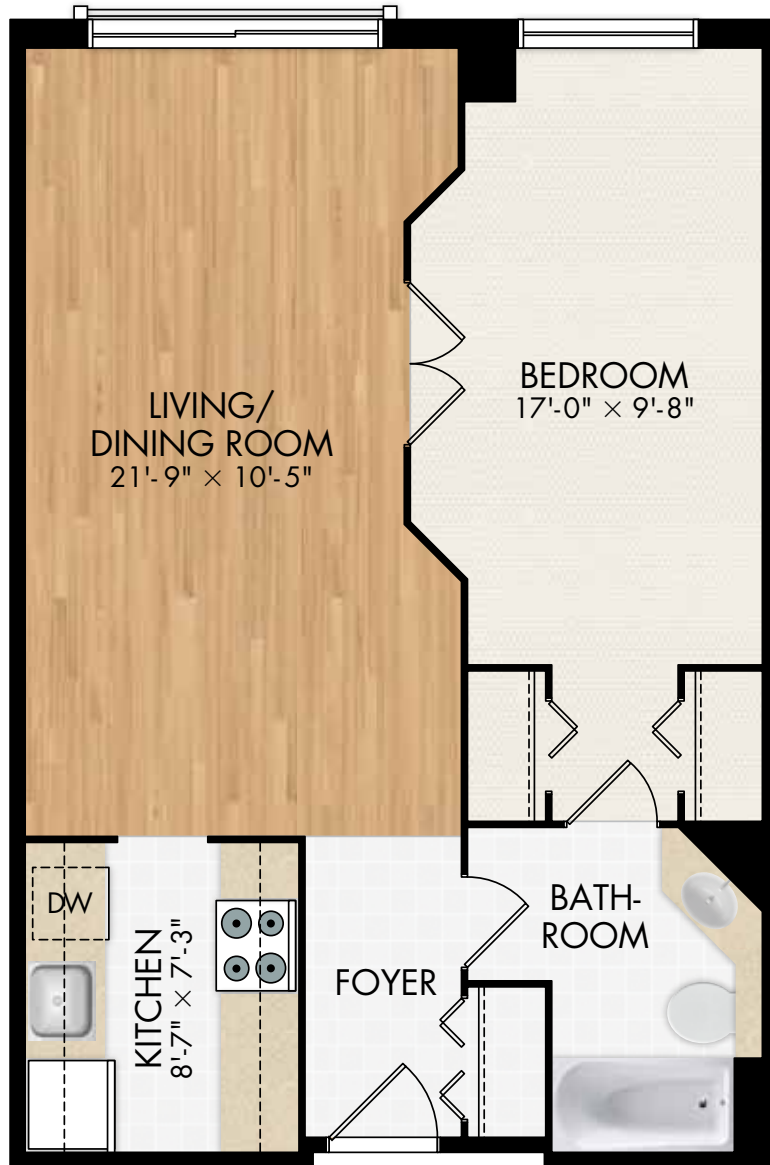

## SUITE 1D

1 BEDROOM

676 SQUARE FEET

Dimensions for typical floor plans are not exact. Actual suites may vary slightly from the example shown here. All rights reserved.

**HOMESTEAD**

22 Murray Street, Ottawa

## SUITE 1C

1 BEDROOM

670 SQUARE FEET

Dimensions for typical floor plans are not exact. Actual suites may vary slightly from the example shown here. All rights reserved.

**HOMESTEAD**

22 Murray Street, Ottawa