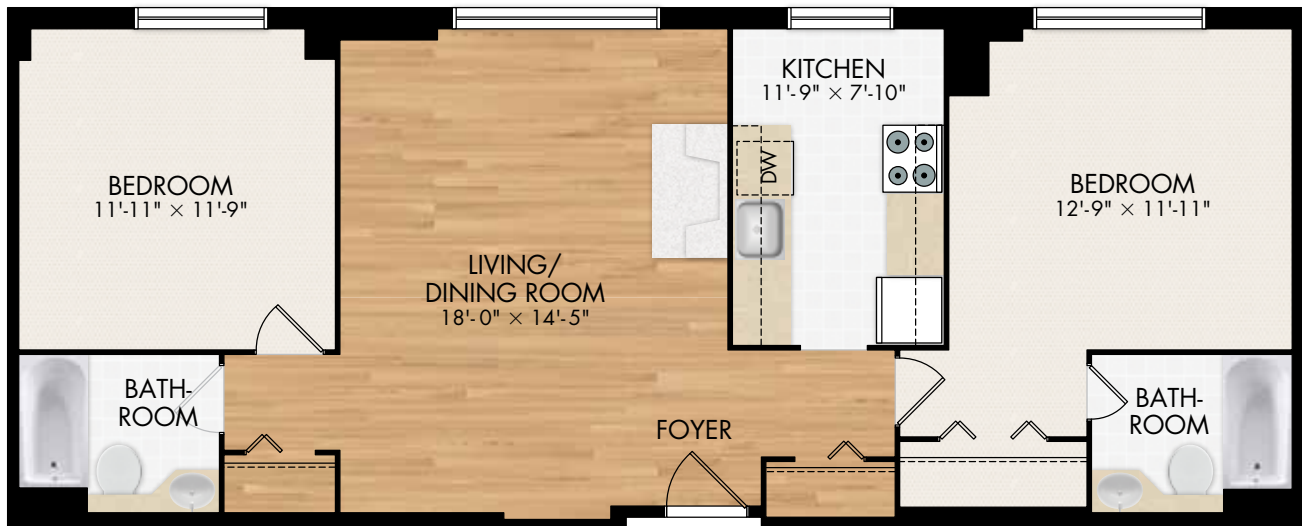

SUSSEX HOUSE

Elegant Living in Ottawa's Byward Market

SUITE 2C

2 BEDROOM

949 SQUARE FEET

Dimensions for typical floor plans are not exact. Actual suites may vary slightly from the example shown here. All rights reserved.

HOMESTEAD

22 Murray Street, Ottawa

homestead.ca