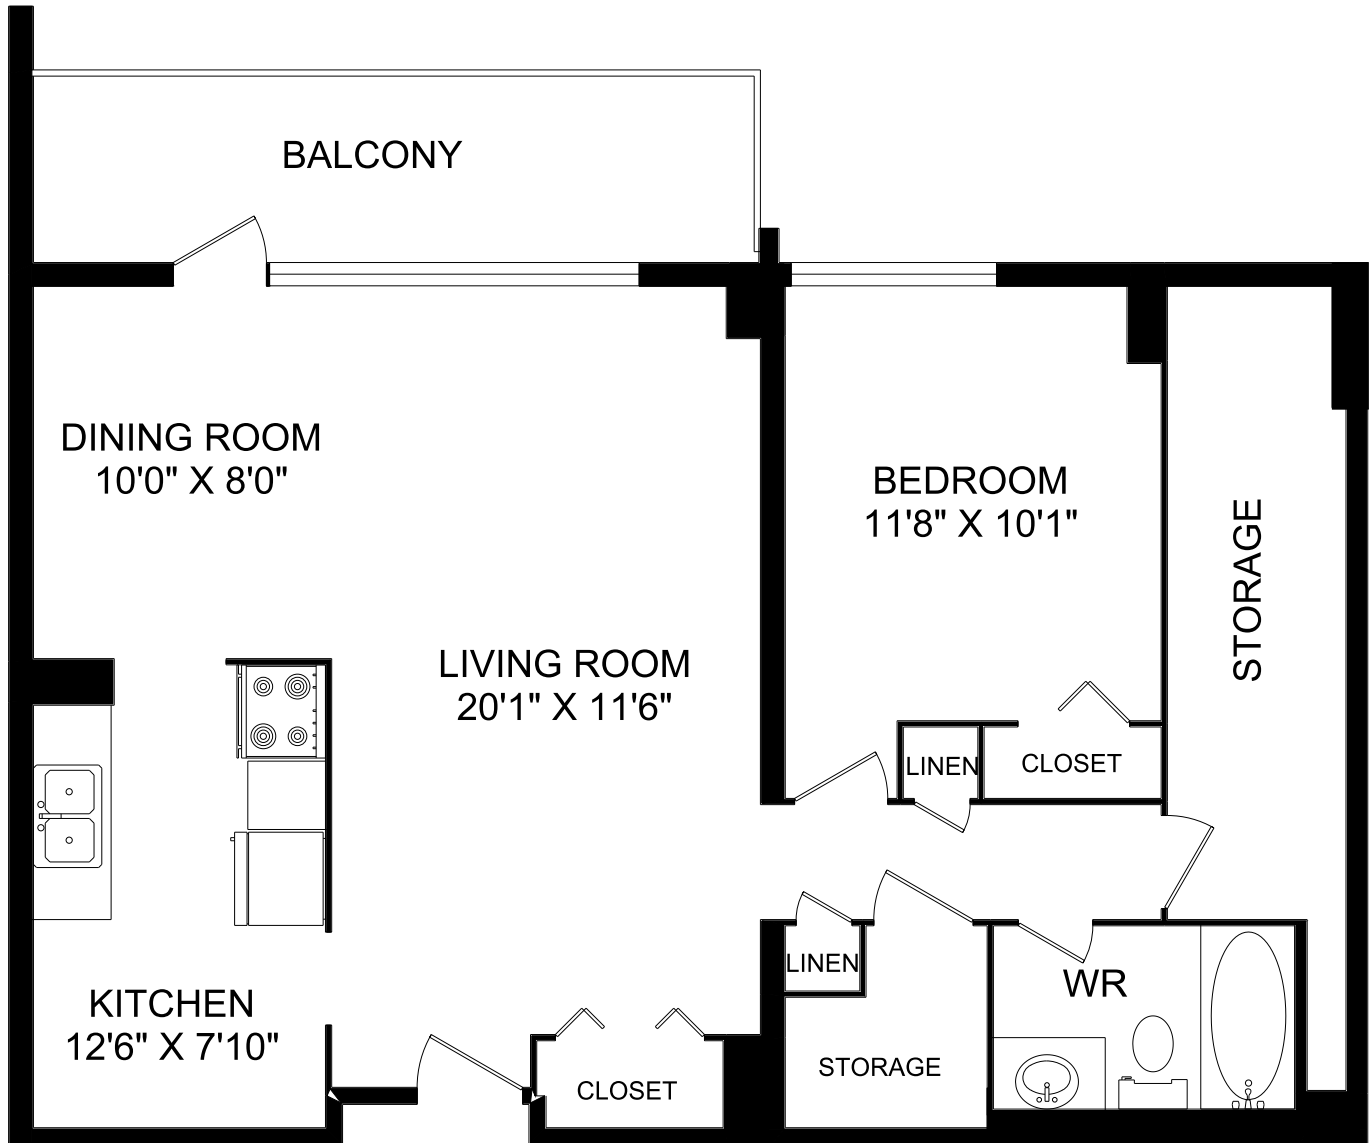

3050 GLENCREST ROAD

1 BEDROOM UNIT #101
850 SQUARE FEET