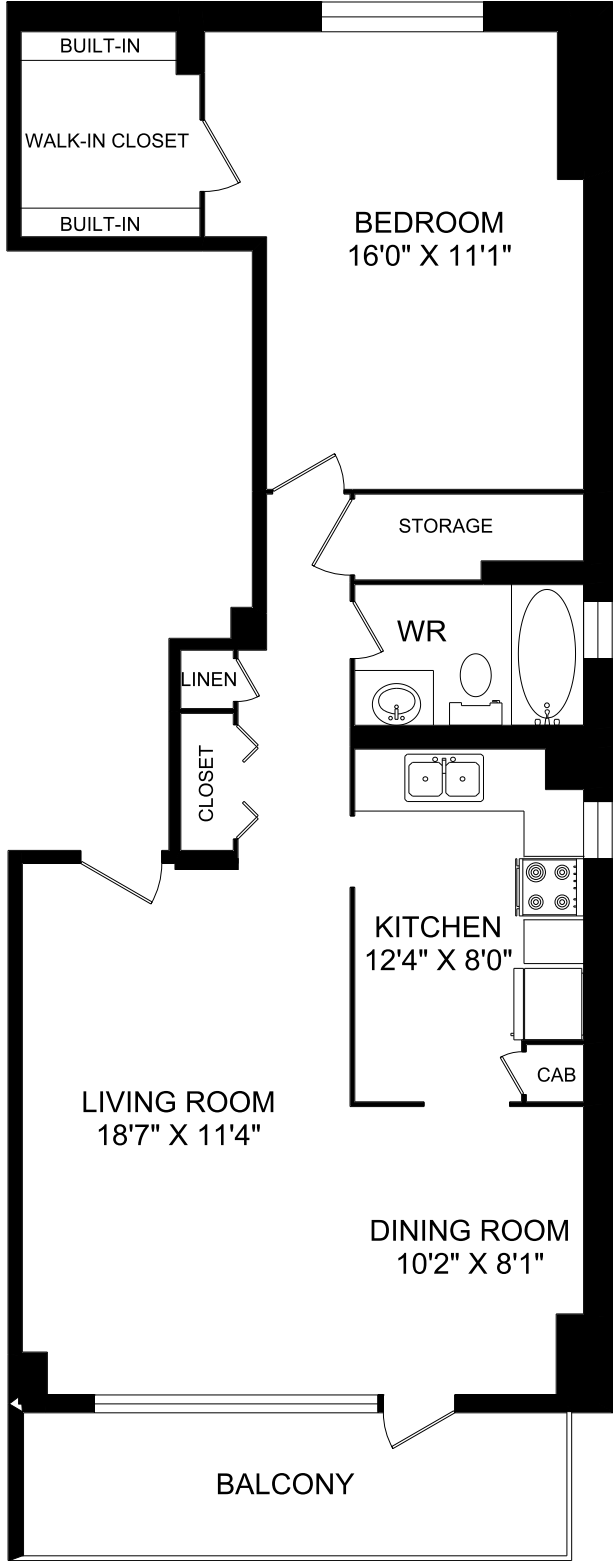

3050 GLENCREST ROAD  
MAIN FLOOR

3050 GLENCREST ROAD  
TYPICAL FLOOR

# 3050 GLENCREST ROAD

2 BEDROOM UNIT #01  
995 SQUARE FEET

# 3050 GLENCREST ROAD

2 BEDROOM UNIT #02  
970 SQUARE FEET

# 3050 GLENCREST ROAD

1 BEDROOM UNIT #03  
877 SQUARE FEET