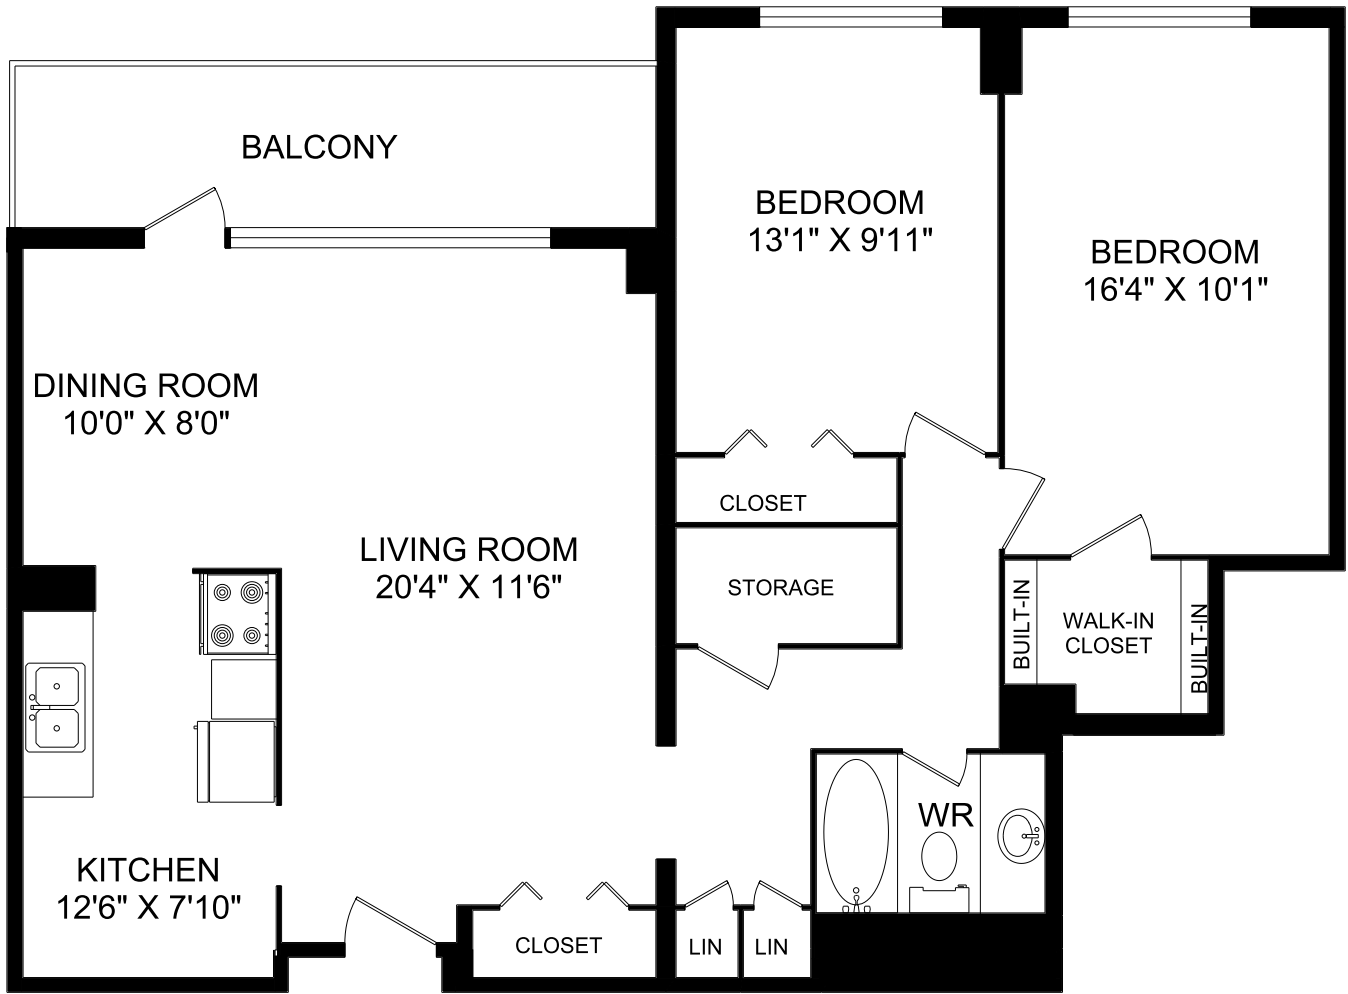

3050 GLENCREST ROAD

2 BEDROOM UNIT #10
1,000 SQUARE FEET