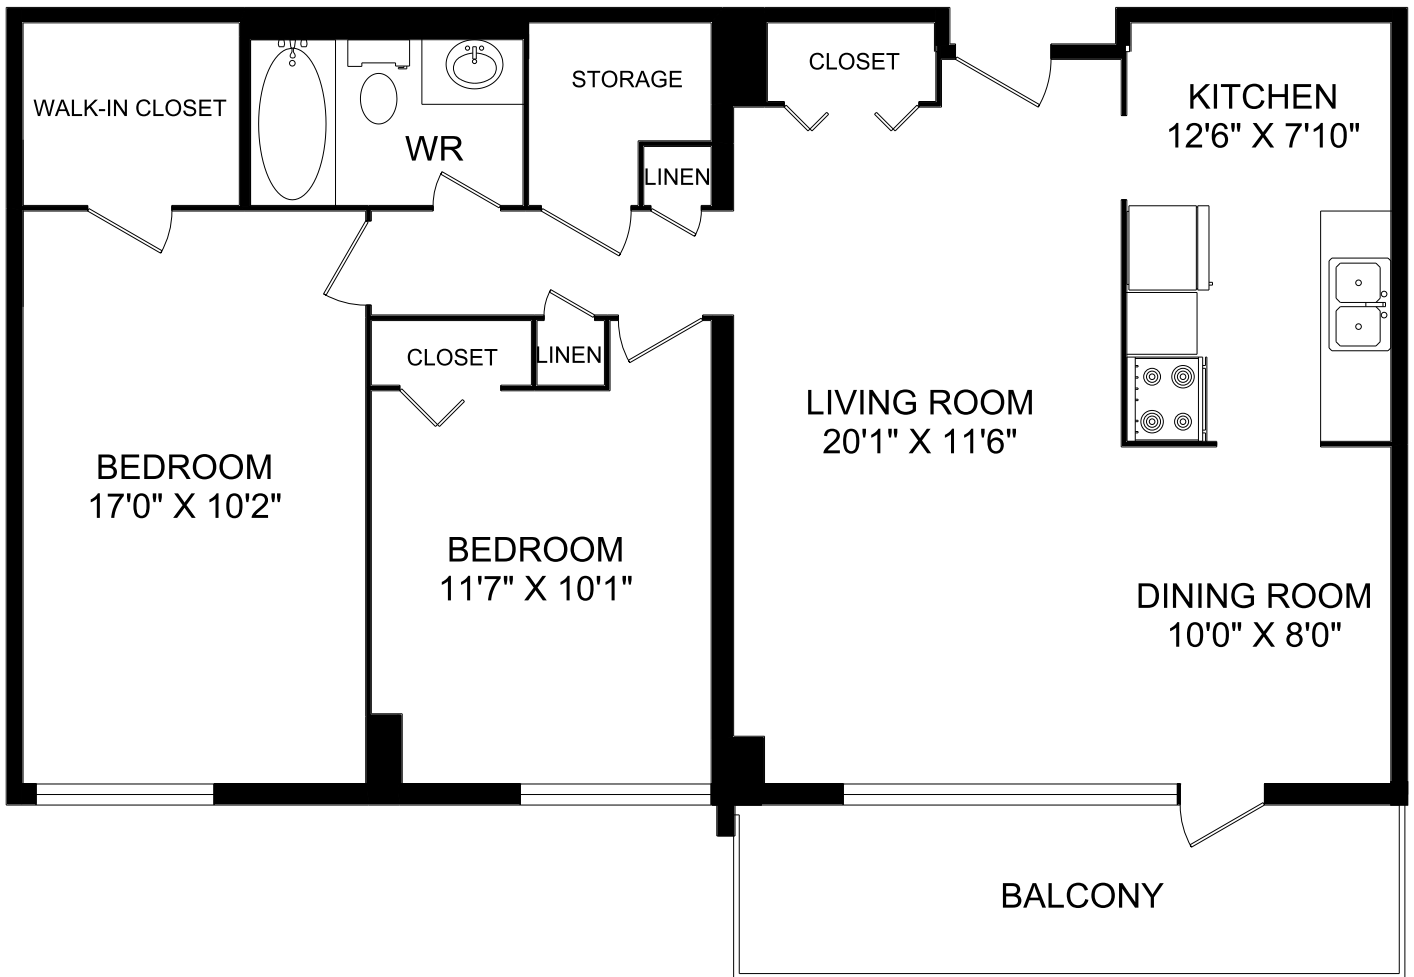

# 3050 GLENCREST ROAD

2 BEDROOM UNIT #103  
970 SQUARE FEET

# 3050 GLENCREST ROAD

2 BEDROOM UNIT #104  
970 SQUARE FEET

# 3050 GLENCREST ROAD

2 BEDROOM UNIT #105  
970 SQUARE FEET