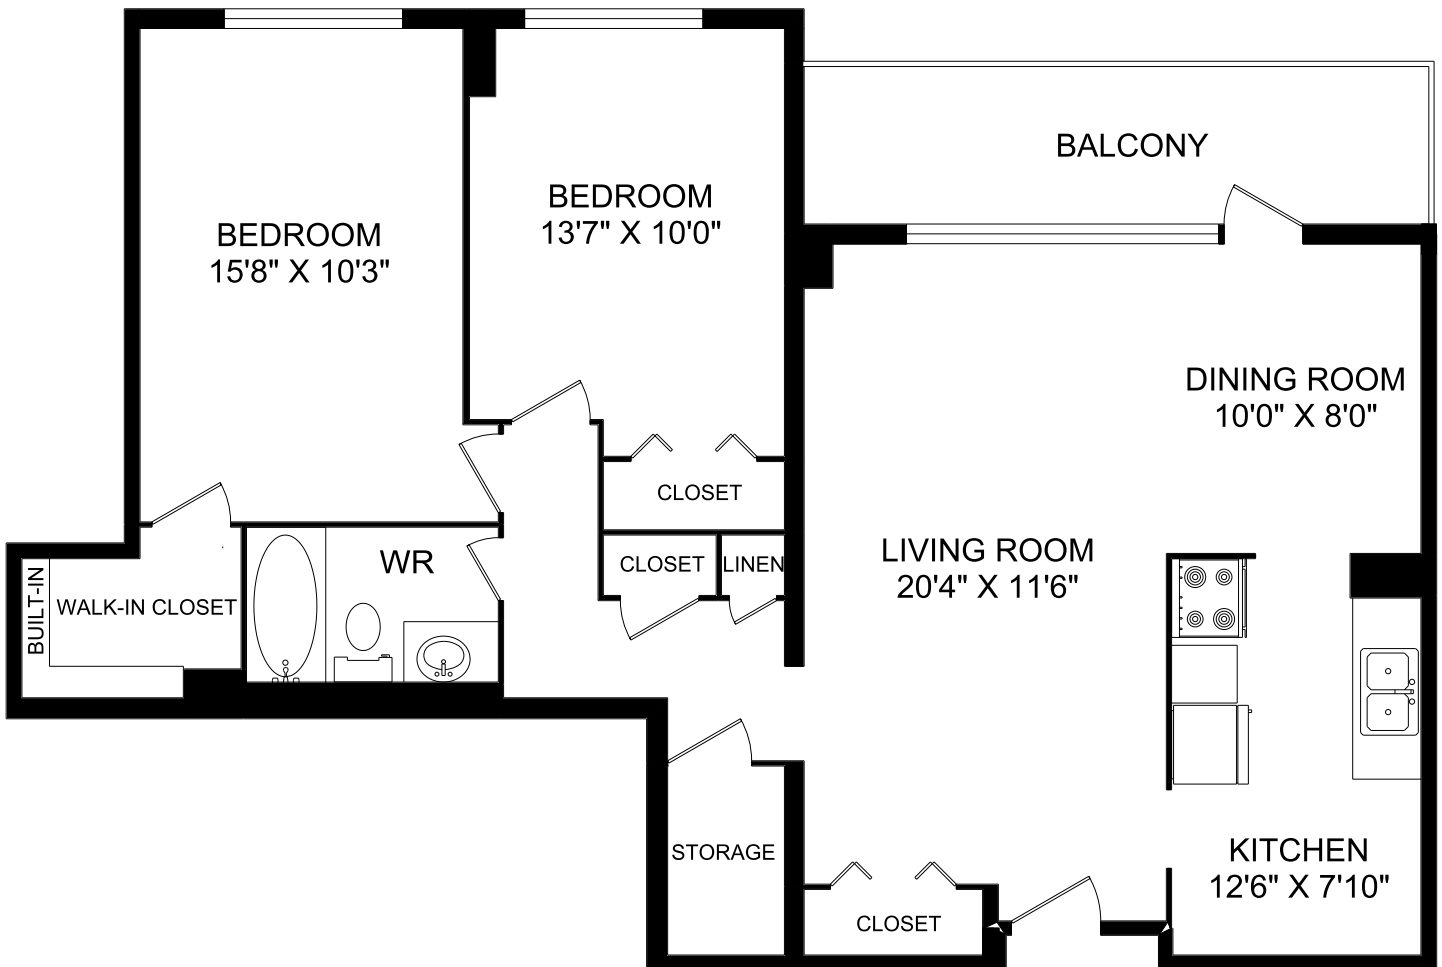

3050 GLENCREST ROAD  
MAIN FLOOR

3050 GLENCREST ROAD  
TYPICAL FLOOR

# 3050 GLENCREST ROAD

2 BEDROOM UNIT #01  
995 SQUARE FEET

# 3050 GLENCREST ROAD

2 BEDROOM UNIT #02  
970 SQUARE FEET