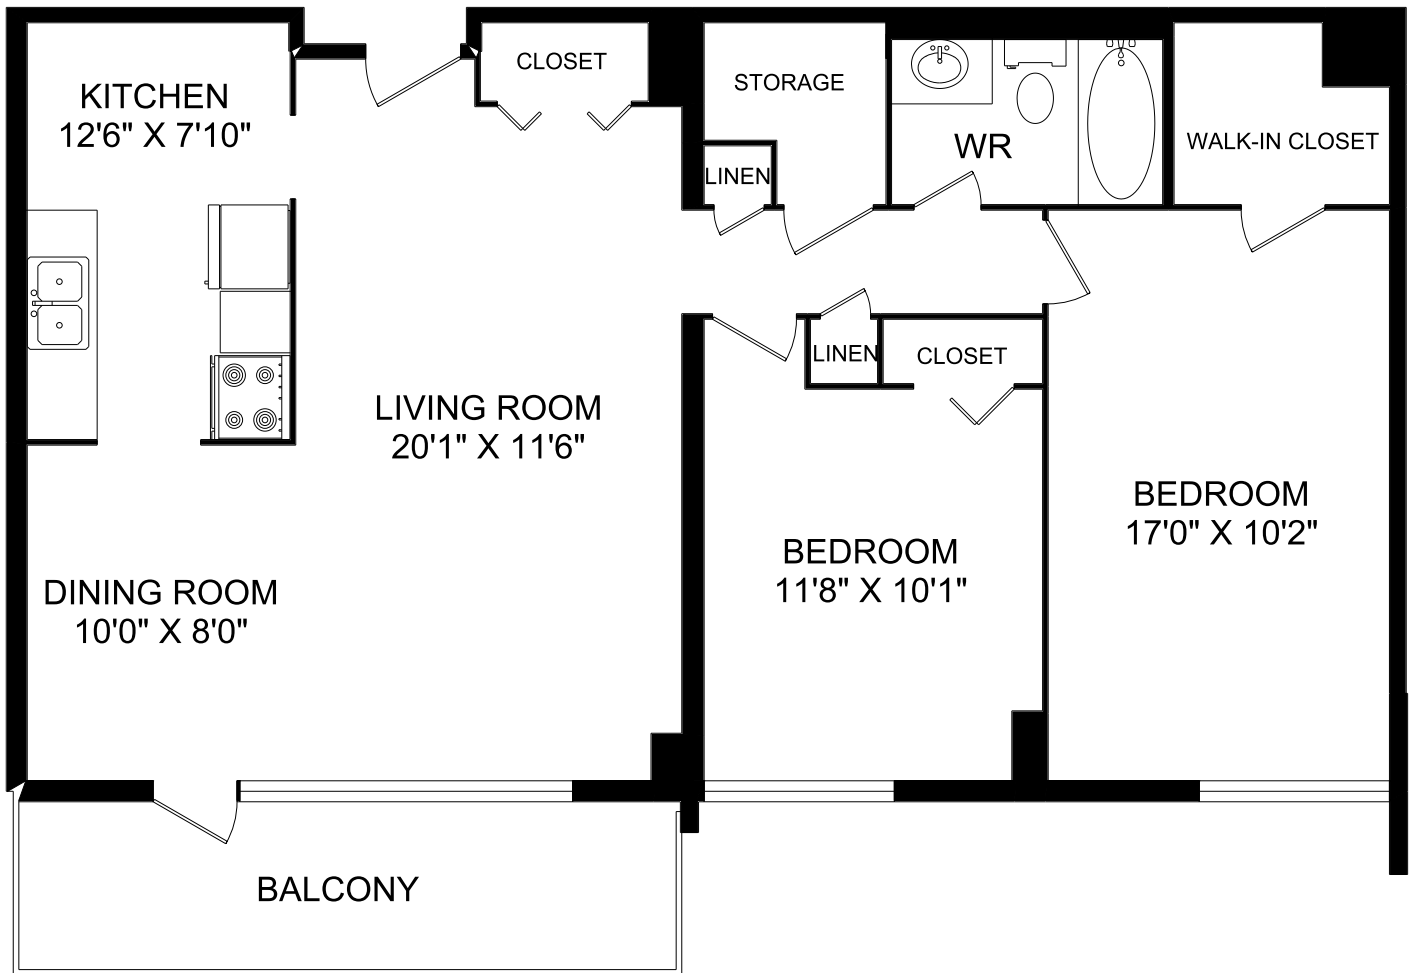

3050 GLENCREST ROAD

2 BEDROOM UNIT #103
970 SQUARE FEET