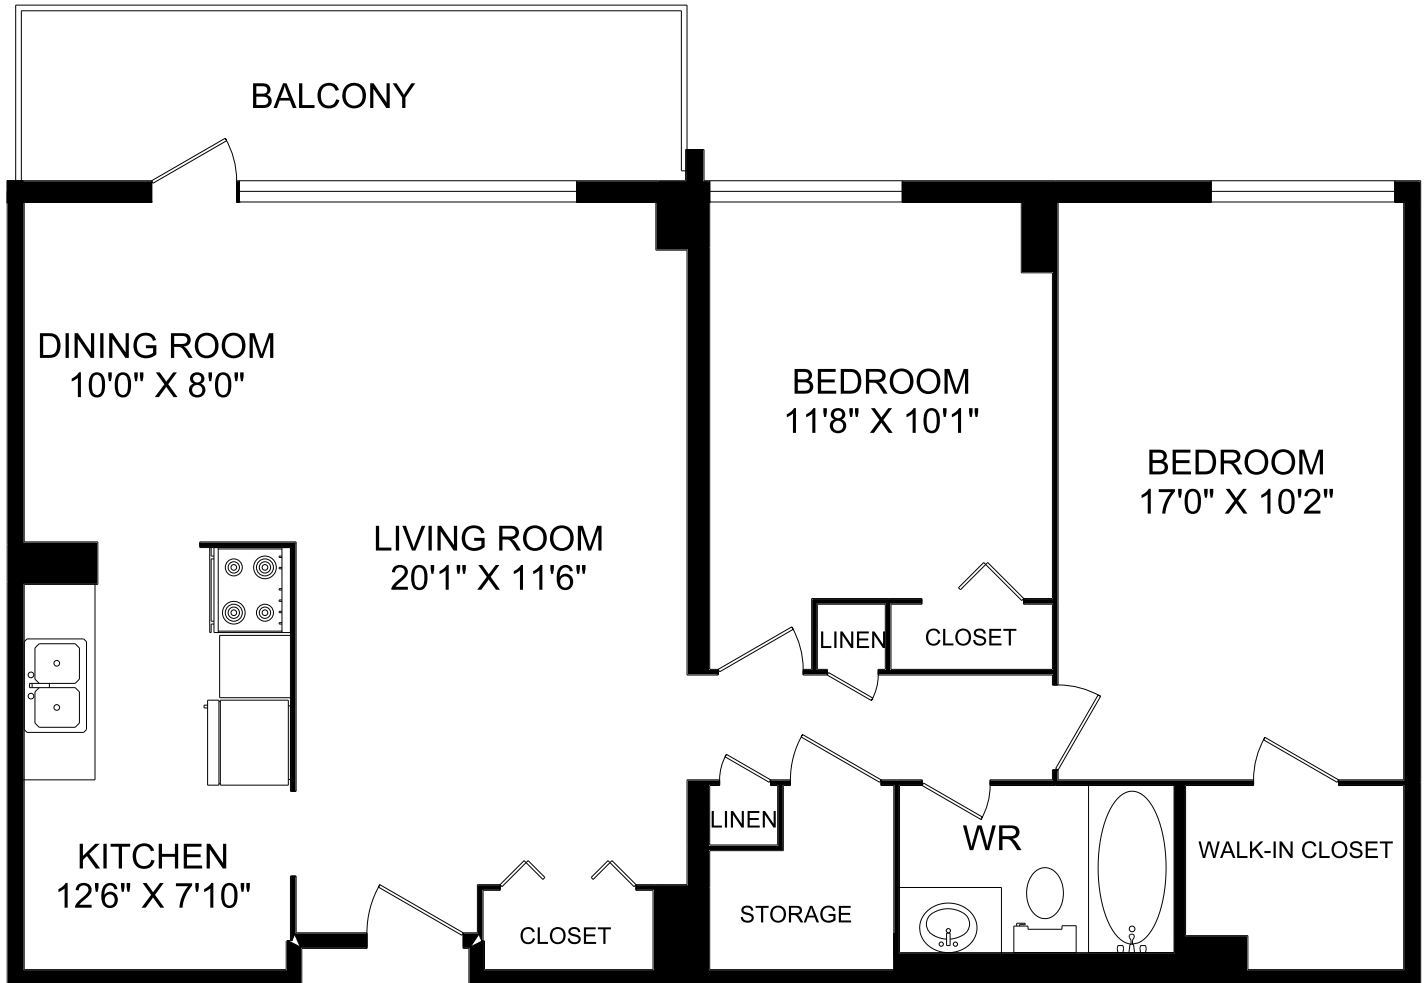

3050 GLENCREST ROAD  
MAIN FLOOR

3050 GLENCREST ROAD  
TYPICAL FLOOR

# 3050 GLENCREST ROAD

2 BEDROOM UNIT #01  
995 SQUARE FEET

# 3050 GLENCREST ROAD

2 BEDROOM UNIT #02  
970 SQUARE FEET

# 3050 GLENCREST ROAD

2 BEDROOM UNIT #104  
970 SQUARE FEET