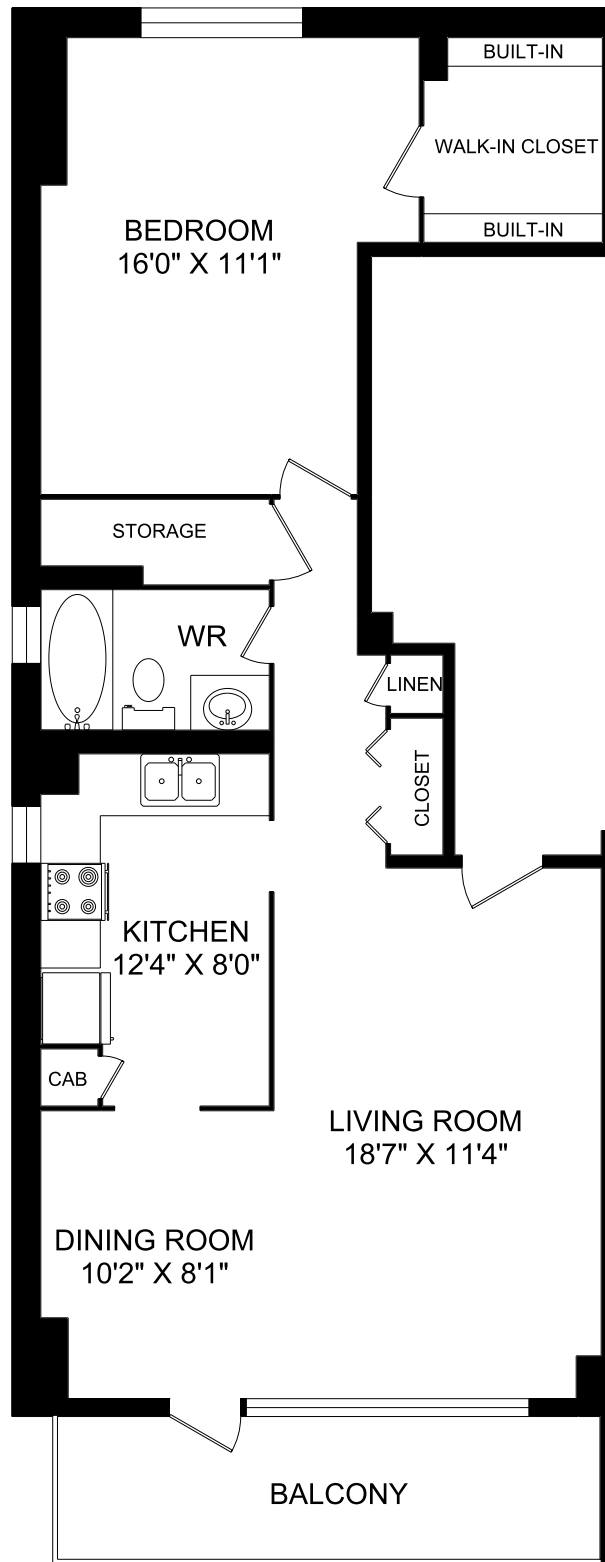

3050 GLENCREST ROAD

1 BEDROOM UNIT #08
877 SQUARE FEET