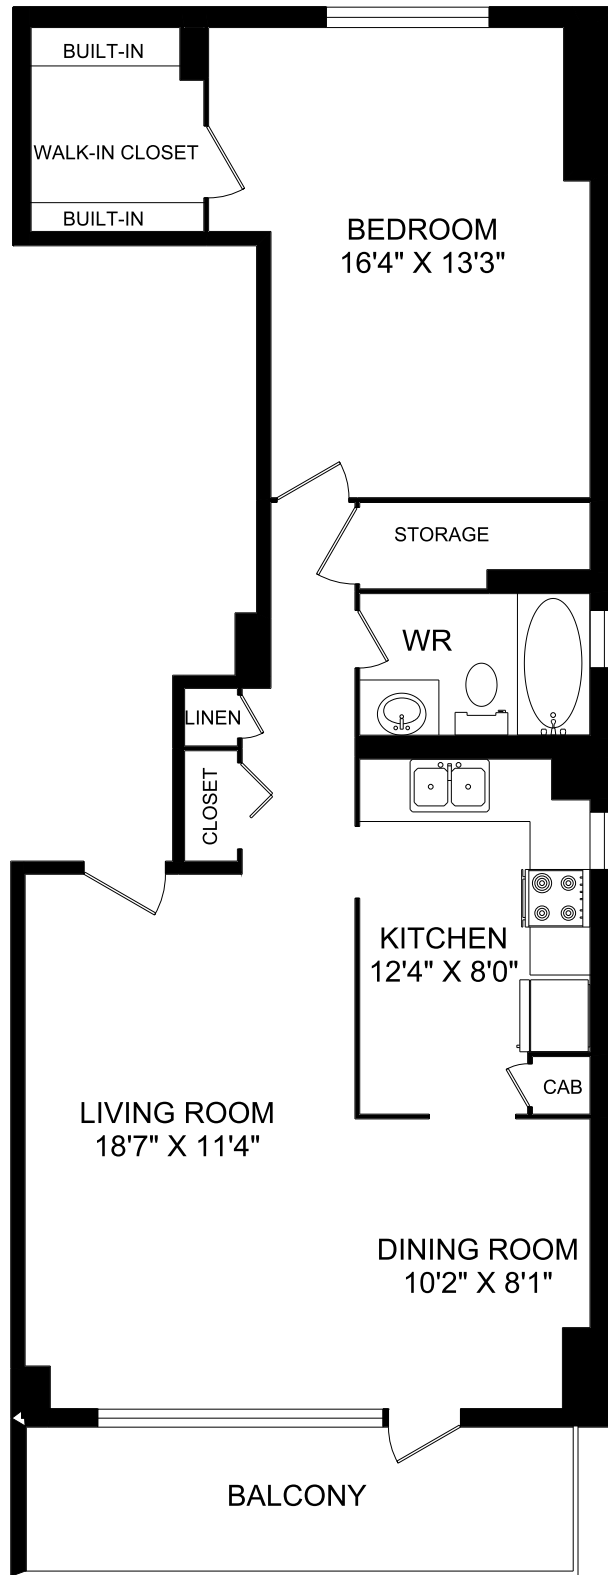

3050 GLENCREST ROAD

1 BEDROOM UNIT #102
1,000 SQUARE FEET