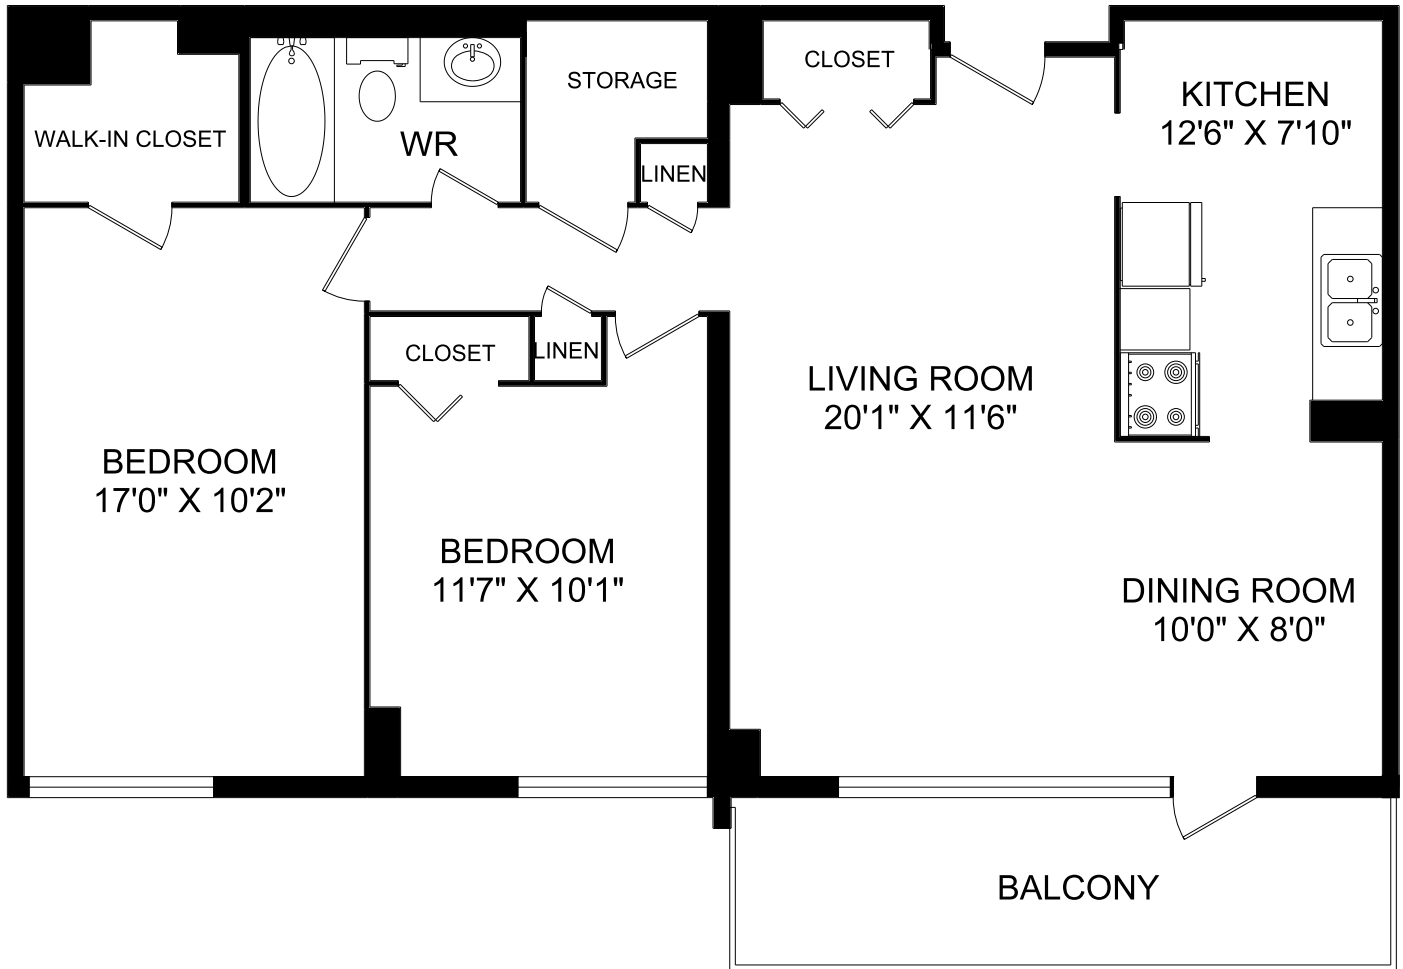

# 3050 GLENCREST ROAD

2 BEDROOM UNIT #06  
970 SQUARE FEET

# 3050 GLENCREST ROAD

2 BEDROOM UNIT #07  
970 SQUARE FEET