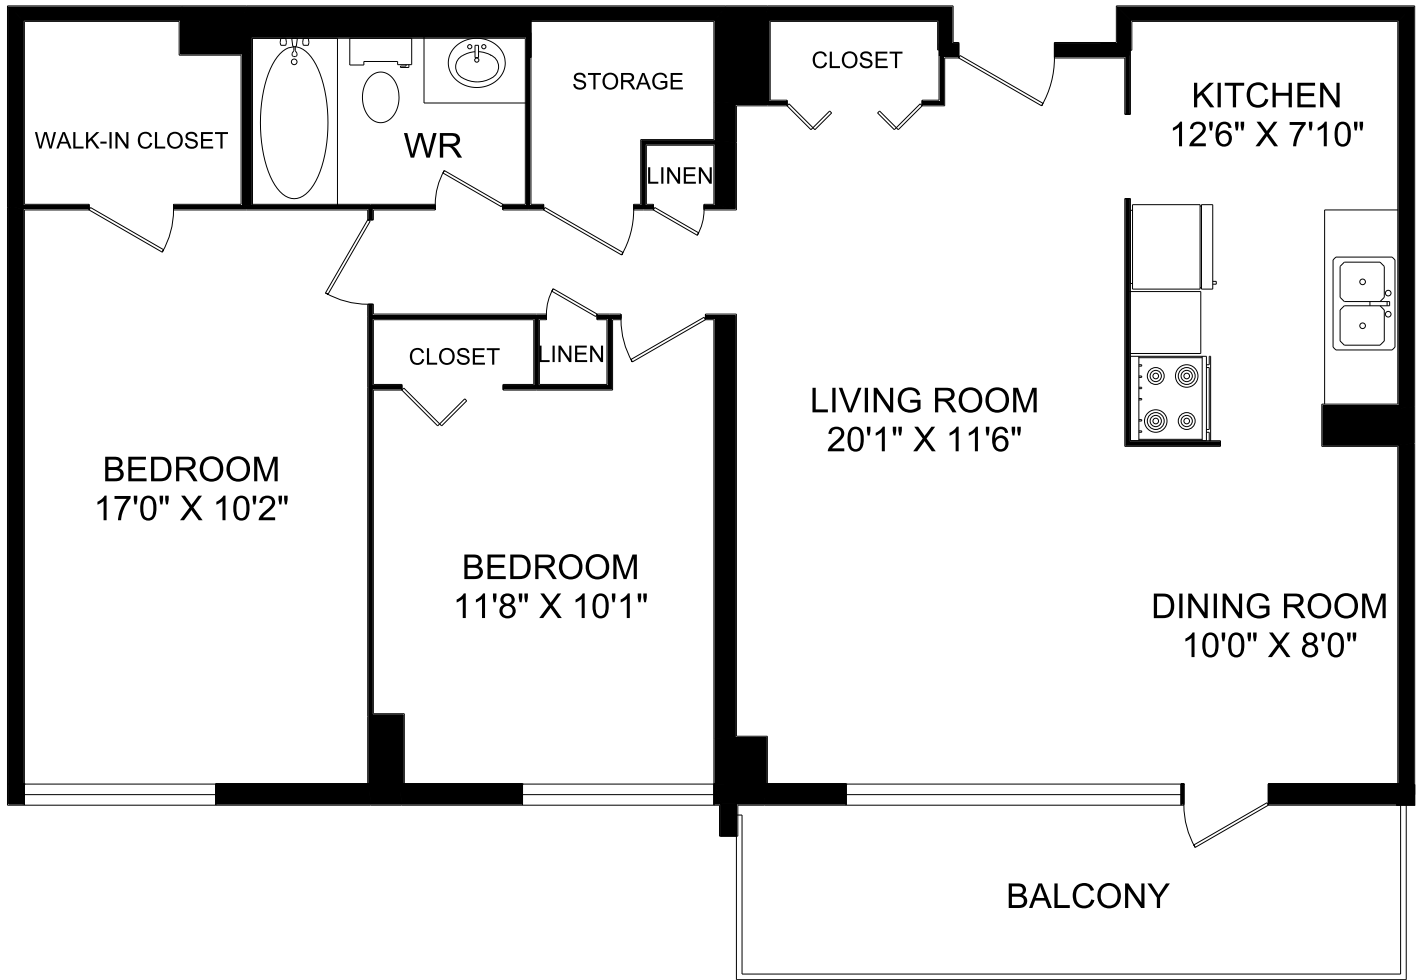

3050 GLENCREST ROAD

2 BEDROOM UNIT #05
970 SQUARE FEET