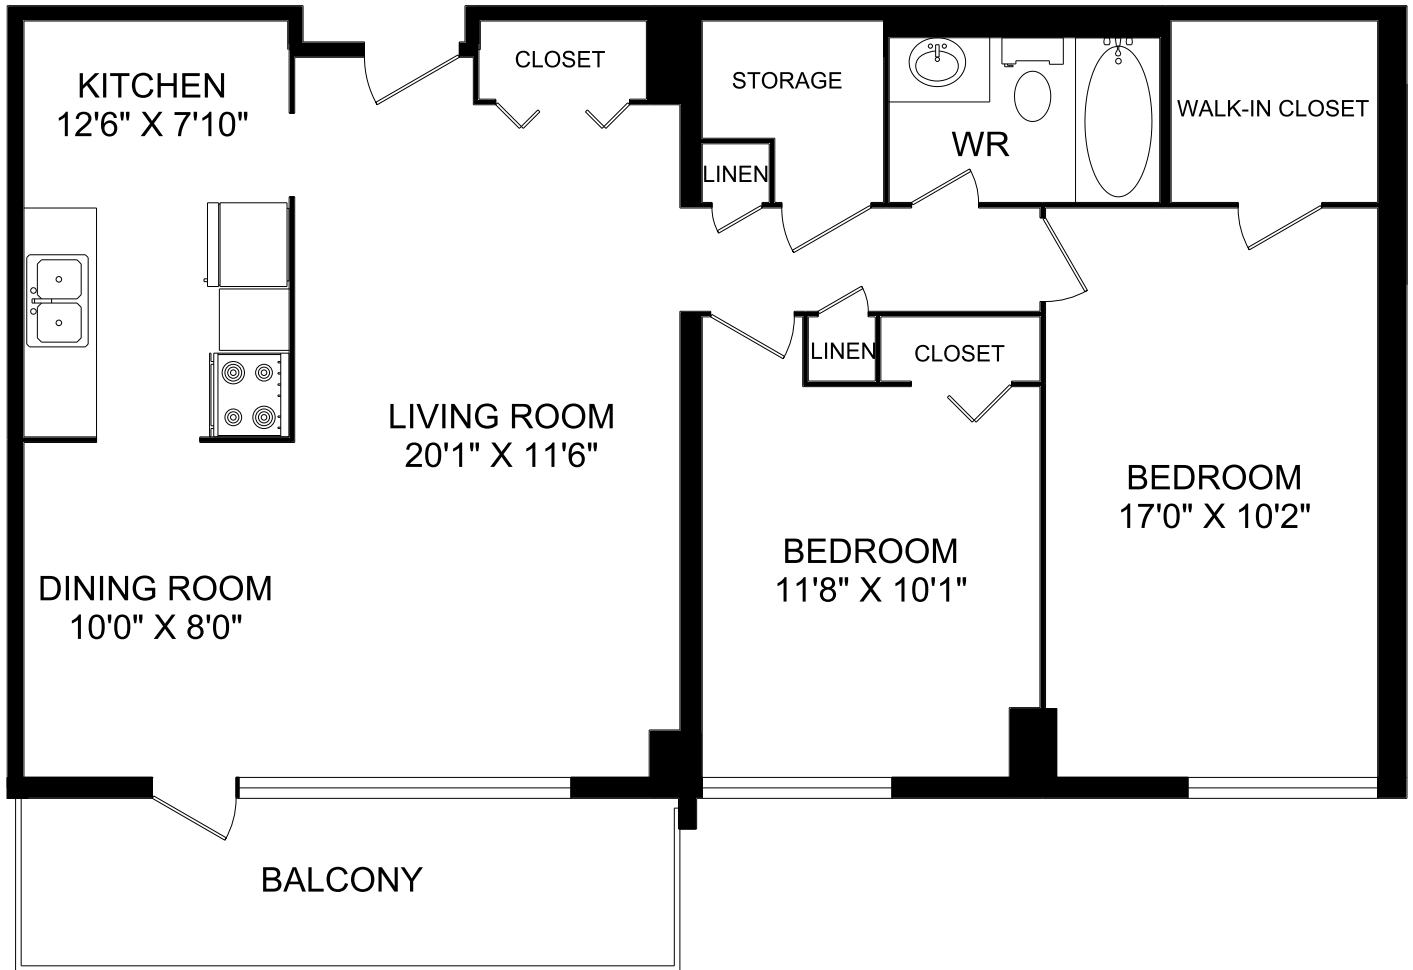

# 3050 GLENCREST ROAD

1 BEDROOM UNIT #102  
1,000 SQUARE FEET

# 3050 GLENCREST ROAD

2 BEDROOM UNIT #103  
970 SQUARE FEET

# 3050 GLENCREST ROAD

2 BEDROOM UNIT #104  
970 SQUARE FEET