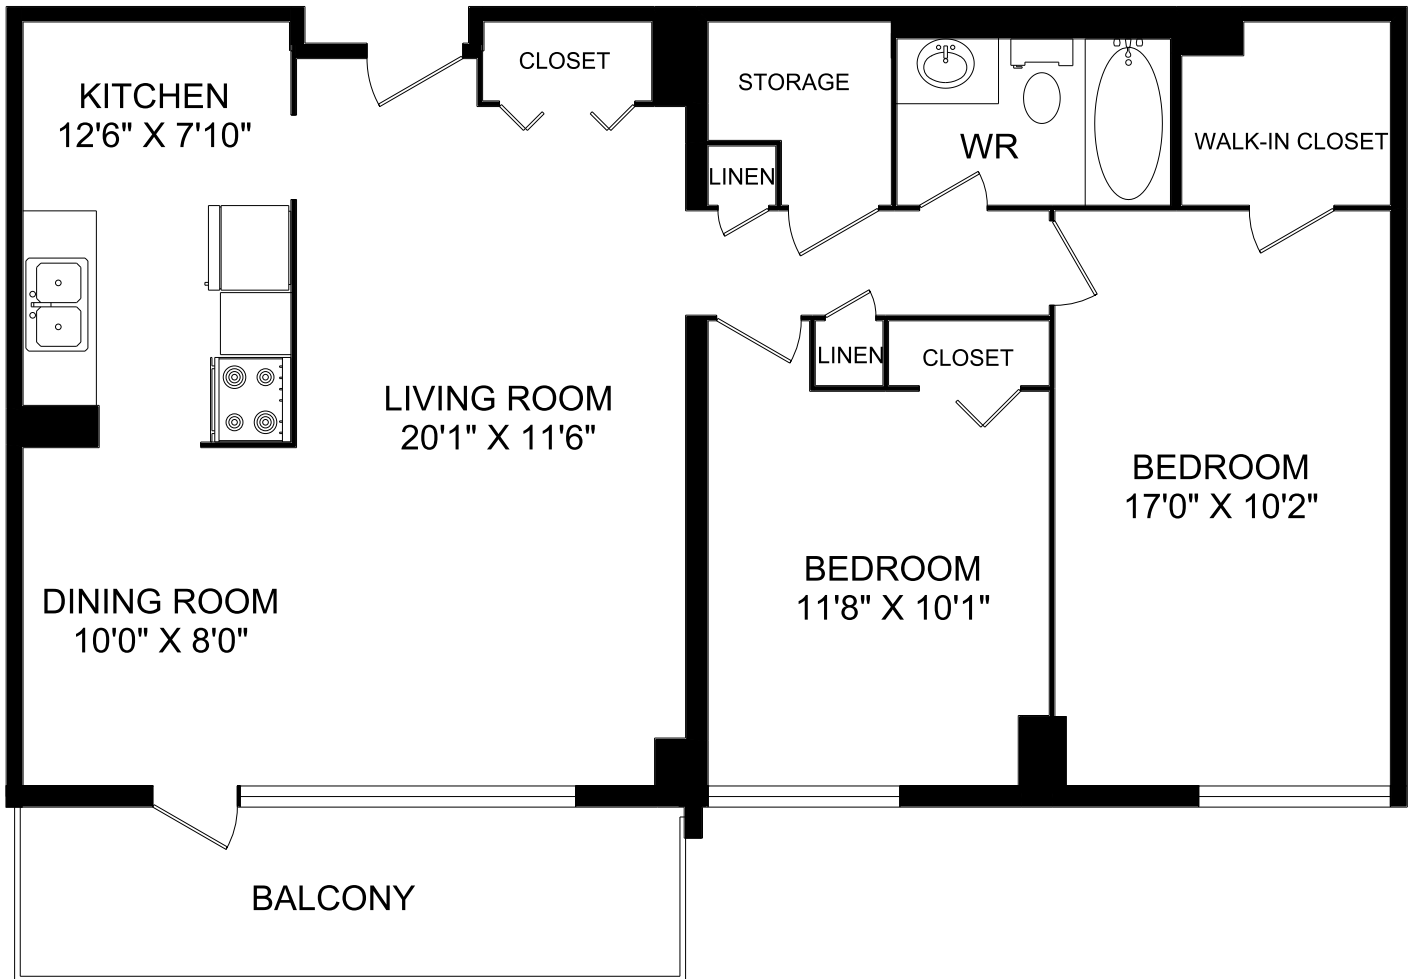

3050 GLENCREST ROAD

2 BEDROOM UNIT #06
970 SQUARE FEET