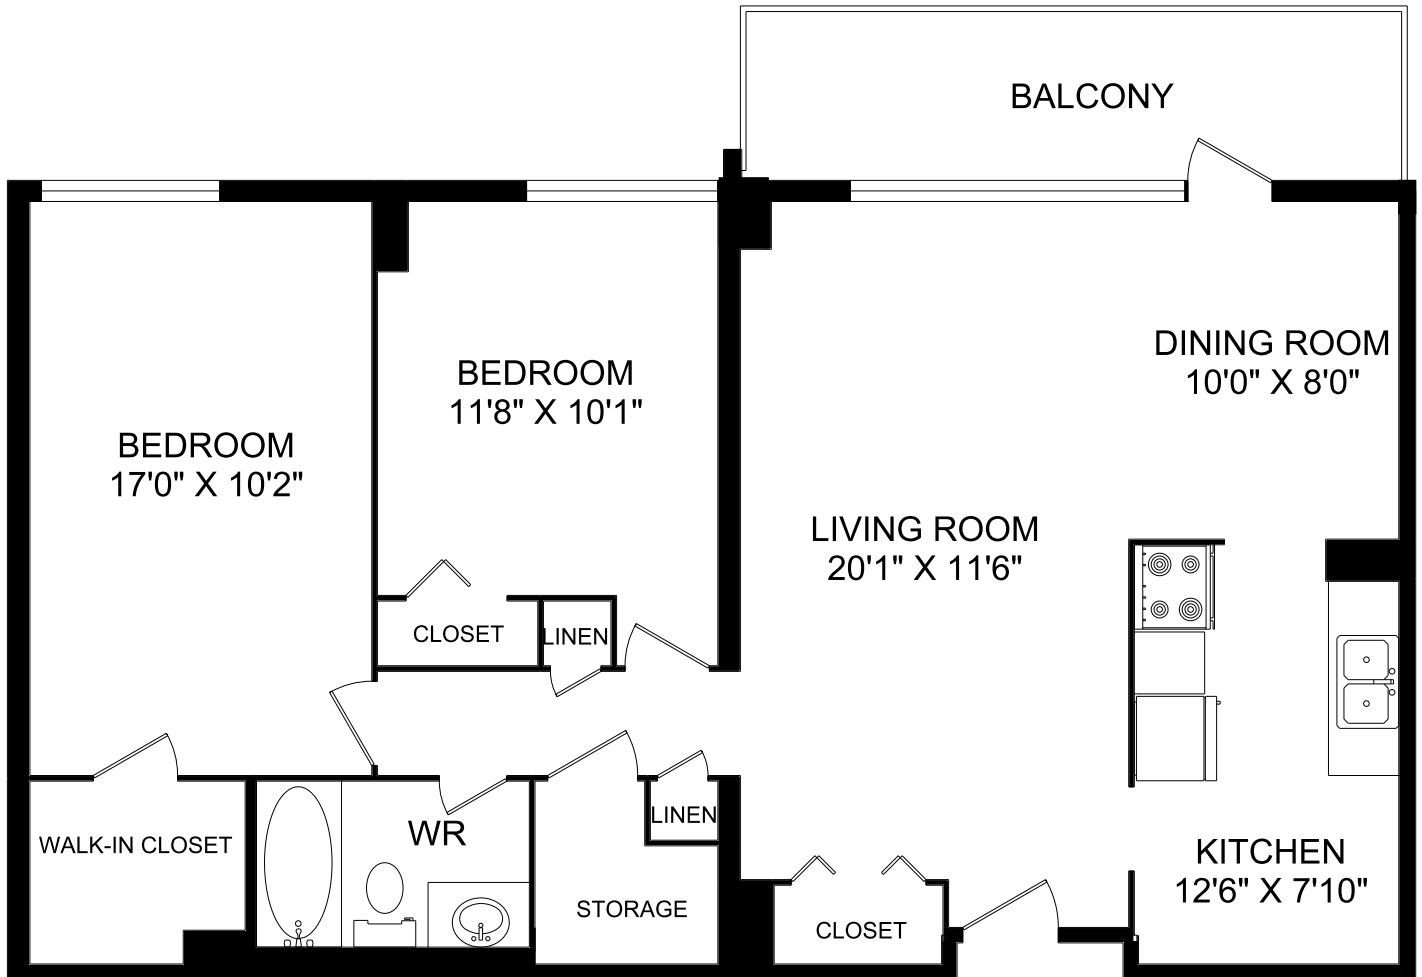

3050 GLENCREST ROAD

2 BEDROOM UNIT #09
970 SQUARE FEET