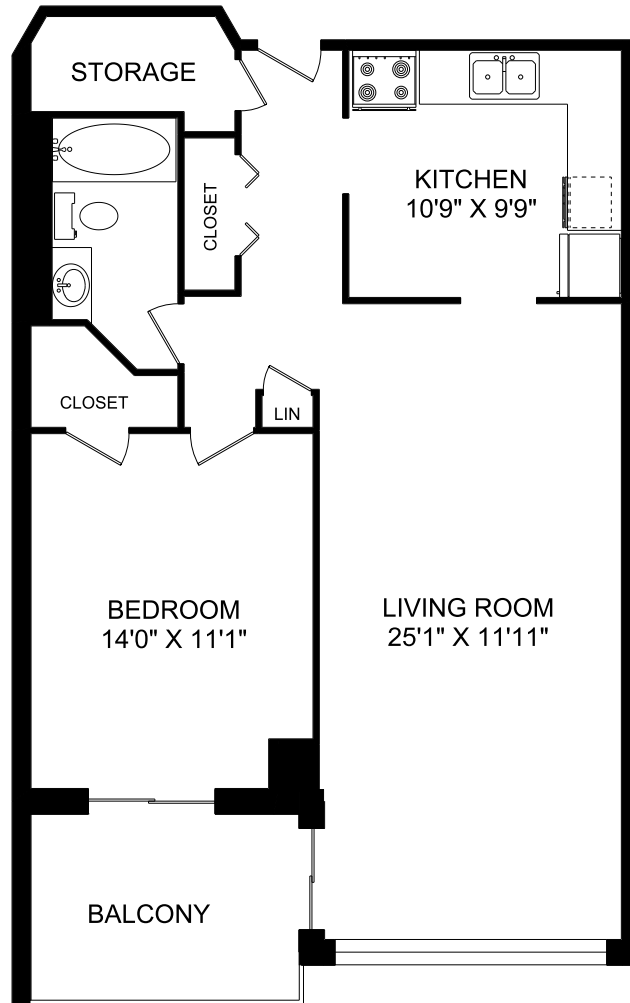

80 RIDOUT STREET SOUTH

TYPICAL FLOOR 2-16
10,586 SQUARE FEET

80 RIDOUT STREET SOUTH

2 BEDROOM UNIT #01
TYPICAL FLOOR 2-16
1,231 SQUARE FEET

80 RIDOUT STREET SOUTH

1 BEDROOM UNIT #02
TYPICAL FLOOR 2-16
1,151 SQUARE FEET

80 RIDOUT STREET SOUTH

PENTHOUSE FLOOR 17
9,398 SQUARE FEET

82 RIDOUT STREET SOUTH

TYPICAL FLOOR 2-16
10,586 SQUARE FEET

82 RIDOUT STREET SOUTH

2 BEDROOM UNIT #01
TYPICAL FLOOR 2-16
1,188 SQUARE FEET

82 RIDOUT STREET SOUTH

2 BEDROOM UNIT #02
TYPICAL FLOOR 2-16
1,200 SQUARE FEET

82 RIDOUT STREET SOUTH

3 BEDROOM UNIT #03
TYPICAL FLOOR 2-16
1,401 SQUARE FEET

82 RIDOUT STREET SOUTH

1 BEDROOM UNIT #04
TYPICAL FLOOR 2-16
824 SQUARE FEET

82 RIDOUT STREET SOUTH

3 BEDROOM UNIT #05
TYPICAL FLOOR 2-16
1,401 SQUARE FEET

82 RIDOUT STREET SOUTH

2 BEDROOM UNIT #06
TYPICAL FLOOR 2-16
1,200 SQUARE FEET

HOMESTEAD

82 RIDOUT STREET SOUTH

1 BEDROOM UNIT #07
TYPICAL FLOOR 2-16
1,151 SQUARE FEET