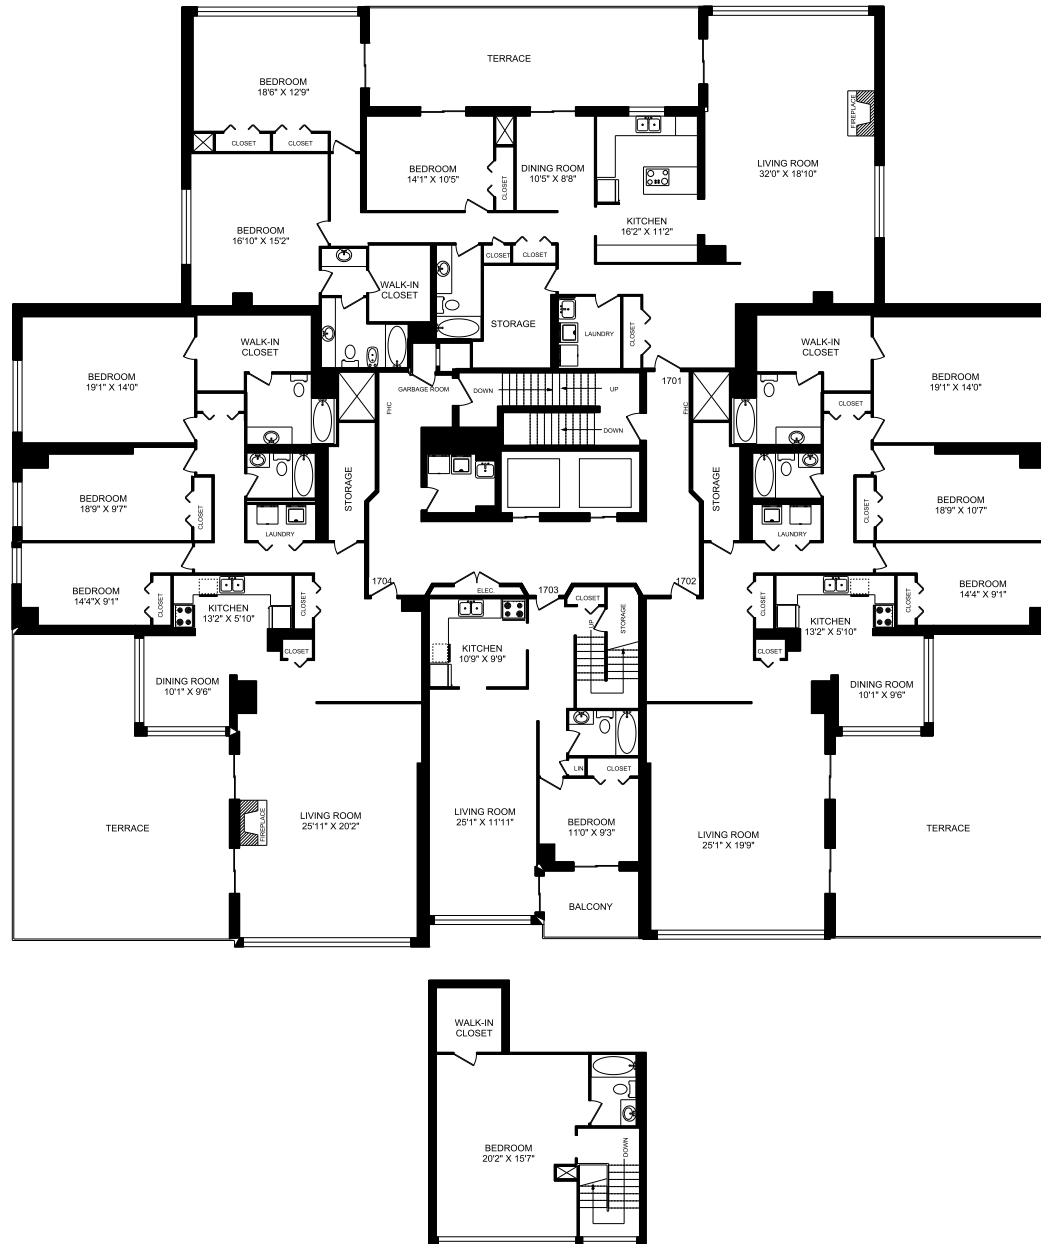

80 RIDOUT STREET SOUTH

TYPICAL FLOOR 2-16
10,586 SQUARE FEET

80 RIDOUT STREET SOUTH

2 BEDROOM UNIT #01
TYPICAL FLOOR 2-16
1,231 SQUARE FEET

80 RIDOUT STREET SOUTH

1 BEDROOM UNIT #02
TYPICAL FLOOR 2-16
1,151 SQUARE FEET

80 RIDOUT STREET SOUTH

2 BEDROOM UNIT #03
TYPICAL FLOOR 2-16
1,200 SQUARE FEET

80 RIDOUT STREET SOUTH

3 BEDROOM UNIT #04
TYPICAL FLOOR 2-16
1,401 SQUARE FEET

80 RIDOUT STREET SOUTH

1 BEDROOM UNIT #05
TYPICAL FLOOR 2-16
824 SQUARE FEET

80 RIDOUT STREET SOUTH

3 BEDROOM UNIT #06
TYPICAL FLOOR 2-16
1,401 SQUARE FEET

80 RIDOUT STREET SOUTH

2 BEDROOM UNIT #07
TYPICAL FLOOR 2-16
1,200 SQUARE FEET

80 RIDOUT STREET SOUTH

2 BEDROOM UNIT #08
TYPICAL FLOOR 2-16
1,188 SQUARE FEET

80 RIDOUT STREET SOUTH

PENTHOUSE FLOOR 17
9,398 SQUARE FEET

82 RIDOUT STREET SOUTH

TYPICAL FLOOR 2-16
10,586 SQUARE FEET

82 RIDOUT STREET SOUTH

2 BEDROOM UNIT #01
TYPICAL FLOOR 2-16
1,188 SQUARE FEET

82 RIDOUT STREET SOUTH