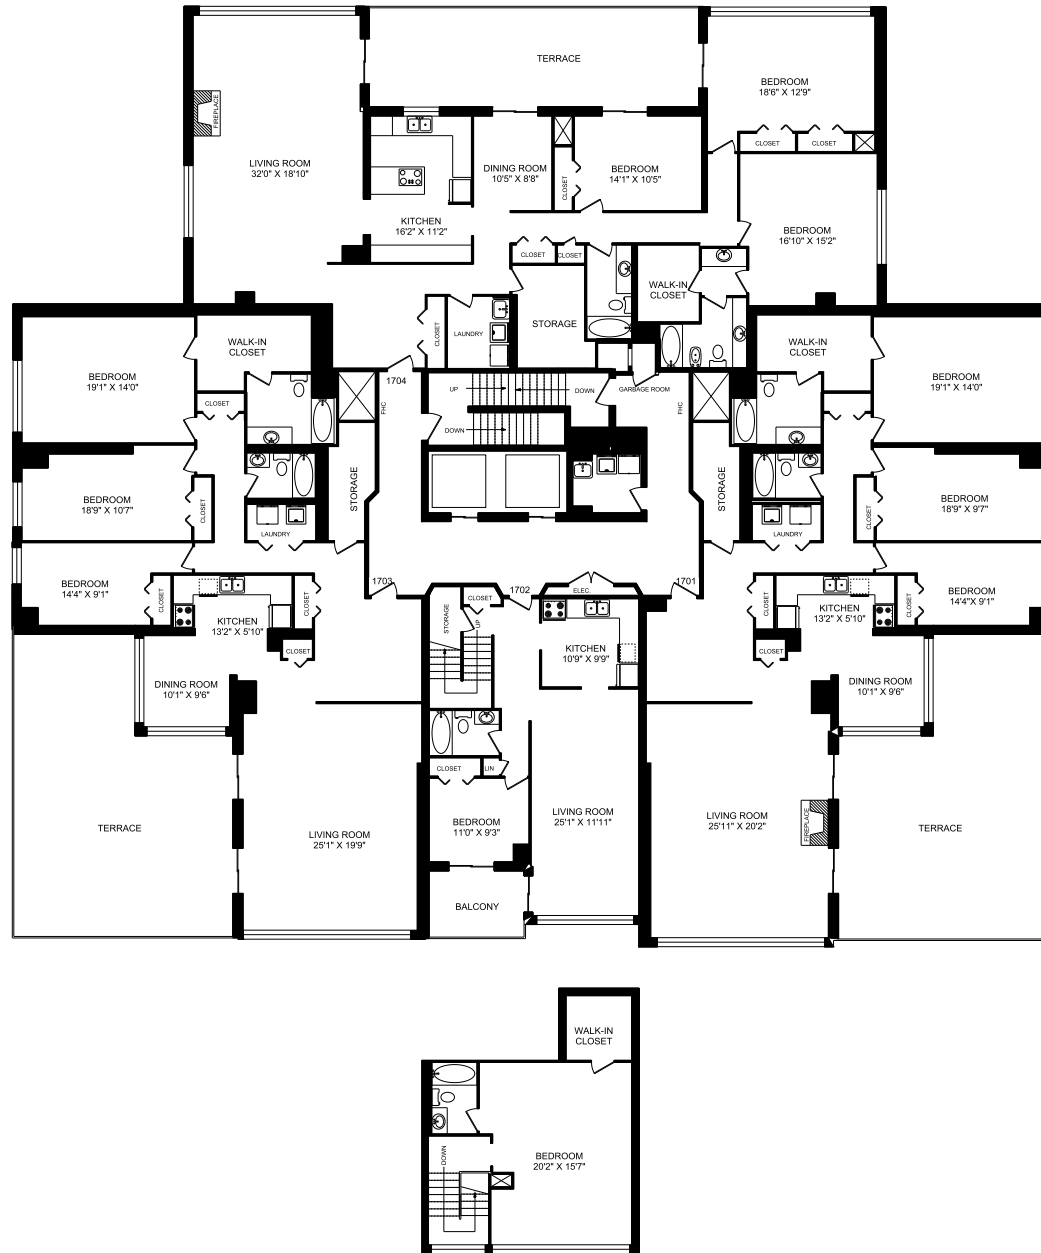

80 RIDOUT STREET SOUTH

TYPICAL FLOOR 2-16
10,586 SQUARE FEET

80 RIDOUT STREET SOUTH

2 BEDROOM UNIT #01
TYPICAL FLOOR 2-16
1,231 SQUARE FEET

80 RIDOUT STREET SOUTH

1 BEDROOM UNIT #02
TYPICAL FLOOR 2-16
1,151 SQUARE FEET

80 RIDOUT STREET SOUTH

PENTHOUSE FLOOR 17
9,398 SQUARE FEET

82 RIDOUT STREET SOUTH

TYPICAL FLOOR 2-16
10,586 SQUARE FEET

82 RIDOUT STREET SOUTH

2 BEDROOM UNIT #01
TYPICAL FLOOR 2-16
1,188 SQUARE FEET

82 RIDOUT STREET SOUTH

82 RIDOUT STREET SOUTH

3 BEDROOM UNIT #05
TYPICAL FLOOR 2-16
1,401 SQUARE FEET

82 RIDOUT STREET SOUTH

2 BEDROOM UNIT #06
TYPICAL FLOOR 2-16
1,200 SQUARE FEET

HOMESTEAD

82 RIDOUT STREET SOUTH

1 BEDROOM UNIT #07
TYPICAL FLOOR 2-16
1,151 SQUARE FEET

82 RIDOUT STREET SOUTH

2 BEDROOM UNIT #08
TYPICAL FLOOR 2-16
1,231 SQUARE FEET

82 RIDOUT STREET SOUTH

PENTHOUSE FLOOR 17
9,398 SQUARE FEET