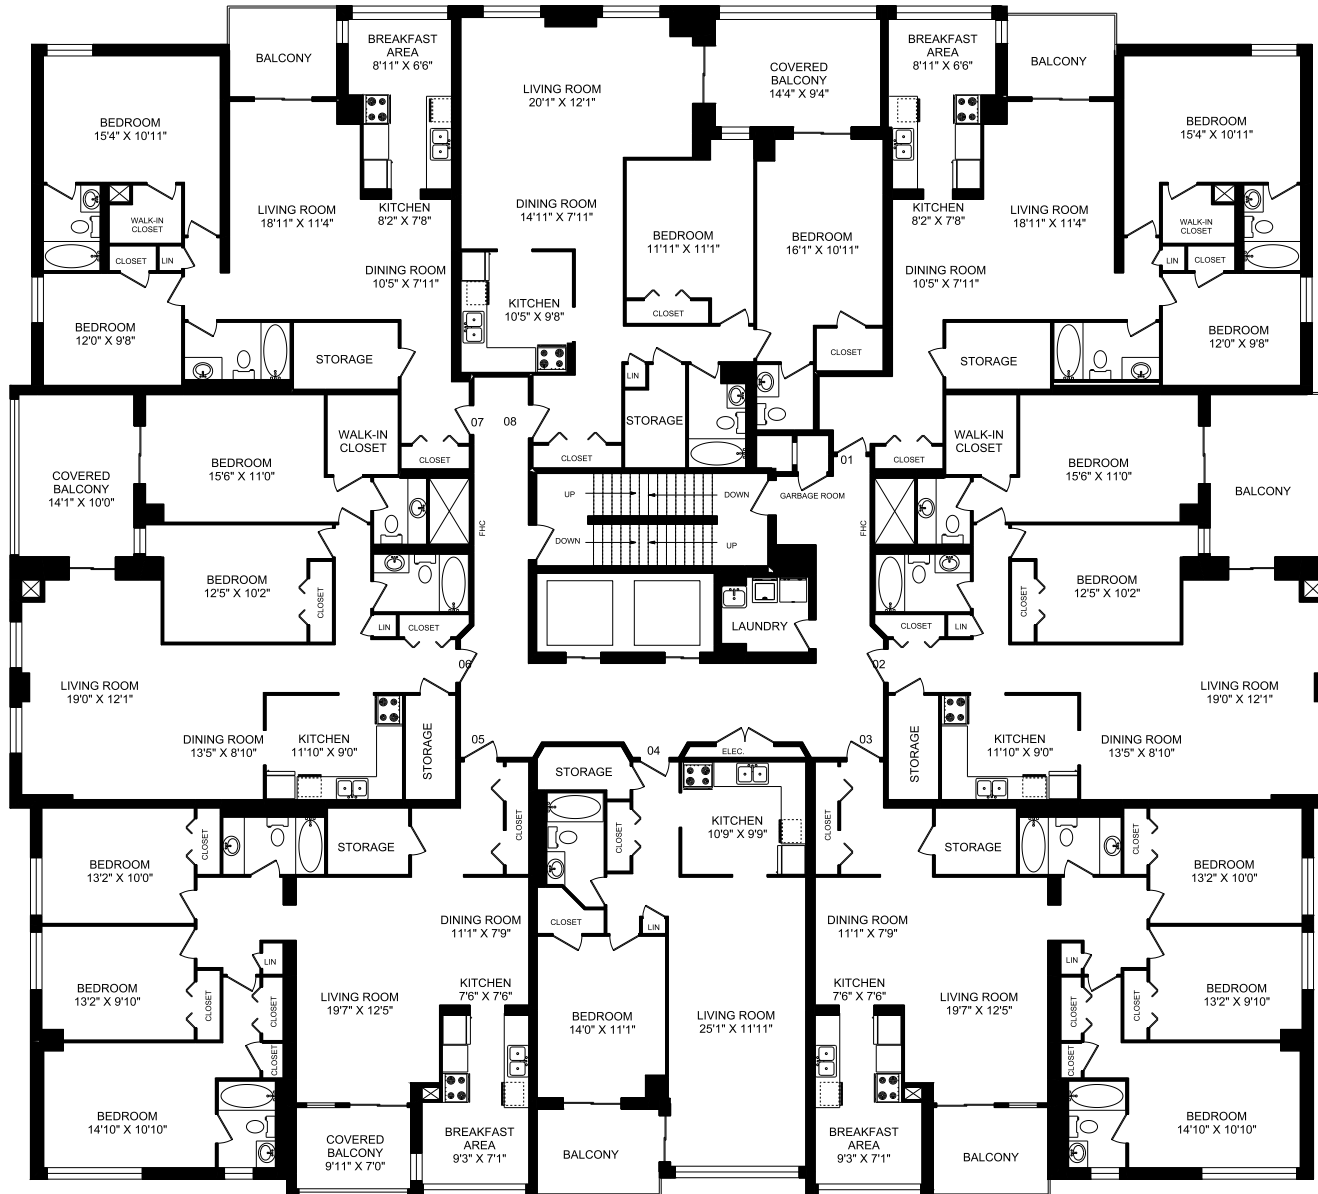

80 RIDOUT STREET SOUTH

TYPICAL FLOOR 2-16
10,586 SQUARE FEET

80 RIDOUT STREET SOUTH

2 BEDROOM UNIT #01
TYPICAL FLOOR 2-16
1,231 SQUARE FEET

80 RIDOUT STREET SOUTH

1 BEDROOM UNIT #02
TYPICAL FLOOR 2-16
1,151 SQUARE FEET

80 RIDOUT STREET SOUTH

2 BEDROOM UNIT #03
TYPICAL FLOOR 2-16
1,200 SQUARE FEET

80 RIDOUT STREET SOUTH

3 BEDROOM UNIT #04
TYPICAL FLOOR 2-16
1,401 SQUARE FEET

80 RIDOUT STREET SOUTH

1 BEDROOM UNIT #05
TYPICAL FLOOR 2-16
824 SQUARE FEET

80 RIDOUT STREET SOUTH

3 BEDROOM UNIT #06
TYPICAL FLOOR 2-16
1,401 SQUARE FEET

80 RIDOUT STREET SOUTH

2 BEDROOM UNIT #07
TYPICAL FLOOR 2-16
1,200 SQUARE FEET

80 RIDOUT STREET SOUTH

2 BEDROOM UNIT #08
TYPICAL FLOOR 2-16
1,188 SQUARE FEET

80 RIDOUT STREET SOUTH

PENTHOUSE FLOOR 17
9,398 SQUARE FEET

82 RIDOUT STREET SOUTH

TYPICAL FLOOR 2-16
10,586 SQUARE FEET

82 RIDOUT STREET SOUTH

2 BEDROOM UNIT #01
TYPICAL FLOOR 2-16
1,188 SQUARE FEET

82 RIDOUT STREET SOUTH