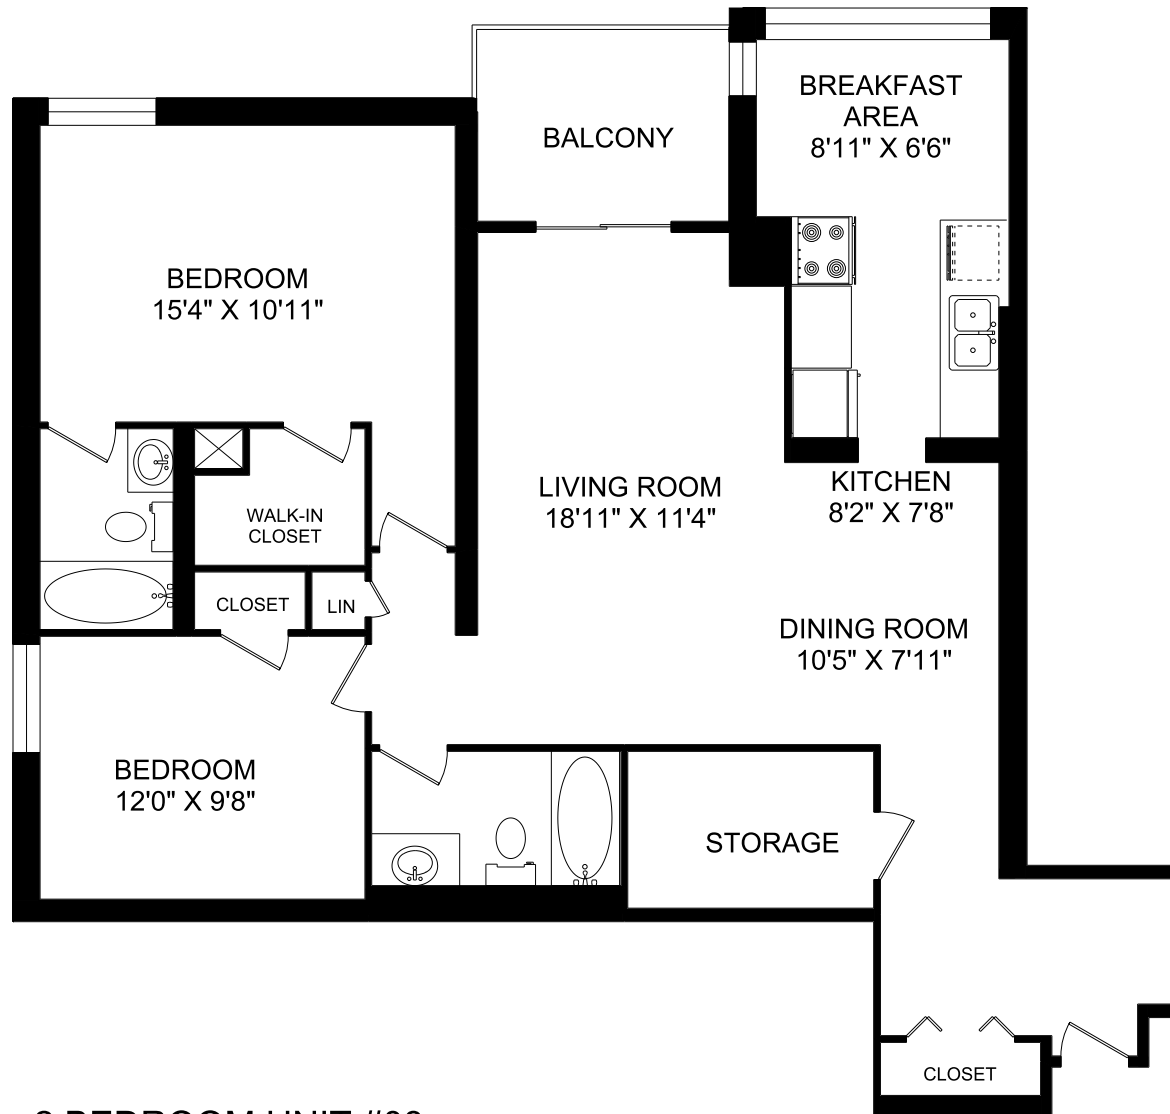

80 RIDOUT STREET SOUTH

TYPICAL FLOOR 2-16
10,586 SQUARE FEET

80 RIDOUT STREET SOUTH

2 BEDROOM UNIT #01
TYPICAL FLOOR 2-16
1,231 SQUARE FEET

80 RIDOUT STREET SOUTH

1 BEDROOM UNIT #02
TYPICAL FLOOR 2-16
1,151 SQUARE FEET

80 RIDOUT STREET SOUTH

2 BEDROOM UNIT #03
TYPICAL FLOOR 2-16
1,200 SQUARE FEET

80 RIDOUT STREET SOUTH

3 BEDROOM UNIT #04
TYPICAL FLOOR 2-16
1,401 SQUARE FEET

80 RIDOUT STREET SOUTH

1 BEDROOM UNIT #05
TYPICAL FLOOR 2-16
824 SQUARE FEET

80 RIDOUT STREET SOUTH

3 BEDROOM UNIT #06
TYPICAL FLOOR 2-16
1,401 SQUARE FEET

80 RIDOUT STREET SOUTH

2 BEDROOM UNIT #07
TYPICAL FLOOR 2-16
1,200 SQUARE FEET

80 RIDOUT STREET SOUTH

2 BEDROOM UNIT #08
TYPICAL FLOOR 2-16
1,188 SQUARE FEET

80 RIDOUT STREET SOUTH

PENTHOUSE FLOOR 17
9,398 SQUARE FEET

82 RIDOUT STREET SOUTH

TYPICAL FLOOR 2-16
10,586 SQUARE FEET

82 RIDOUT STREET SOUTH

2 BEDROOM UNIT #01
TYPICAL FLOOR 2-16
1,188 SQUARE FEET

82 RIDOUT STREET SOUTH