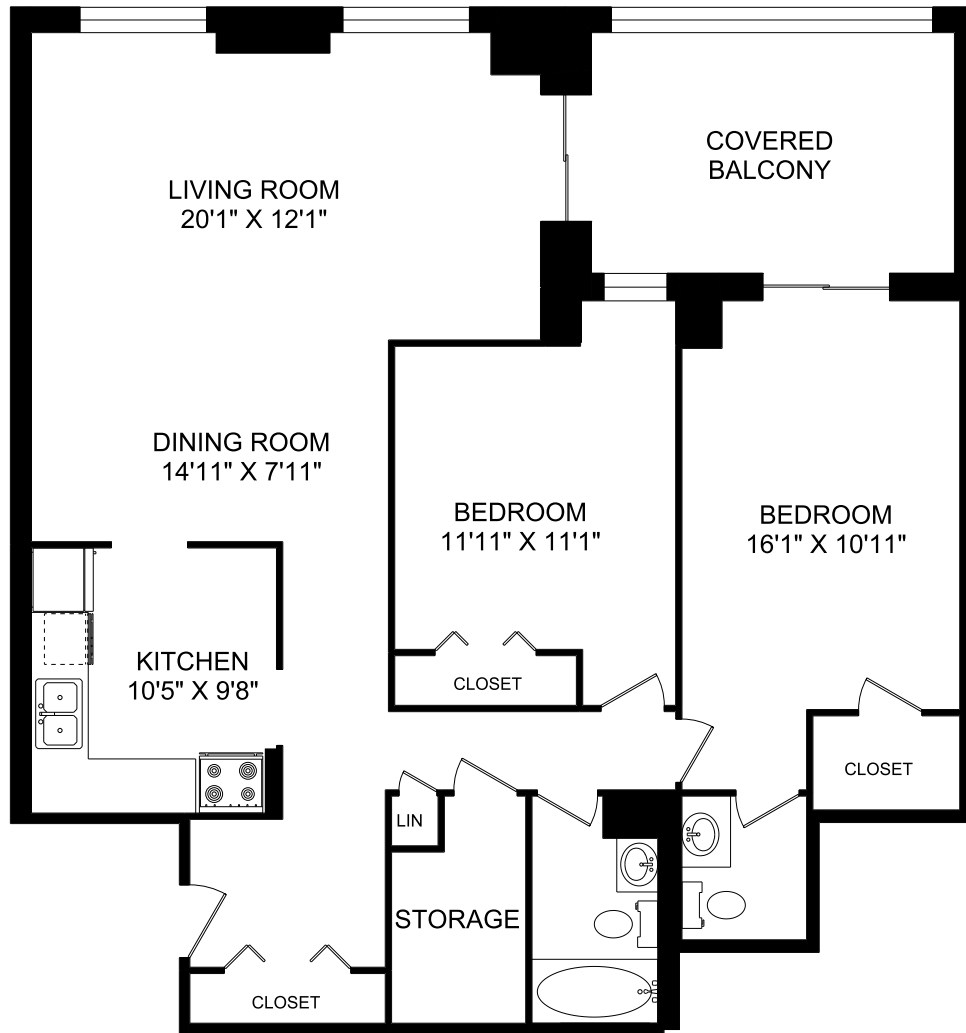

80 RIDOUT STREET SOUTH

PENTHOUSE FLOOR 17
9,398 SQUARE FEET

82 RIDOUT STREET SOUTH

TYPICAL FLOOR 2-16
10,586 SQUARE FEET

82 RIDOUT STREET SOUTH

2 BEDROOM UNIT #01
TYPICAL FLOOR 2-16
1,188 SQUARE FEET

82 RIDOUT STREET SOUTH

2 BEDROOM UNIT #02
TYPICAL FLOOR 2-16
1,200 SQUARE FEET

82 RIDOUT STREET SOUTH

3 BEDROOM UNIT #03
TYPICAL FLOOR 2-16
1,401 SQUARE FEET

82 RIDOUT STREET SOUTH

1 BEDROOM UNIT #04
TYPICAL FLOOR 2-16
824 SQUARE FEET

82 RIDOUT STREET SOUTH

3 BEDROOM UNIT #05
TYPICAL FLOOR 2-16
1,401 SQUARE FEET

82 RIDOUT STREET SOUTH

2 BEDROOM UNIT #06
TYPICAL FLOOR 2-16
1,200 SQUARE FEET

HOMESTEAD

82 RIDOUT STREET SOUTH

1 BEDROOM UNIT #07
TYPICAL FLOOR 2-16
1,151 SQUARE FEET

82 RIDOUT STREET SOUTH

2 BEDROOM UNIT #08
TYPICAL FLOOR 2-16
1,231 SQUARE FEET

82 RIDOUT STREET SOUTH

PENTHOUSE FLOOR 17
9,398 SQUARE FEET