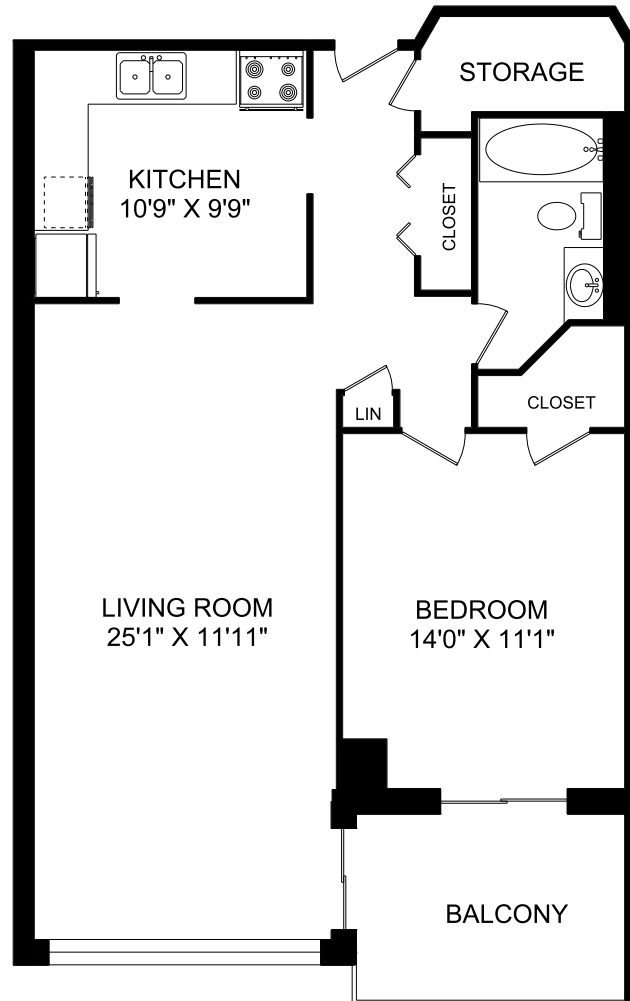

80 RIDOUT STREET SOUTH

TYPICAL FLOOR 2-16
10,586 SQUARE FEET

80 RIDOUT STREET SOUTH

2 BEDROOM UNIT #01
TYPICAL FLOOR 2-16
1,231 SQUARE FEET

80 RIDOUT STREET SOUTH

1 BEDROOM UNIT #02
TYPICAL FLOOR 2-16
1,151 SQUARE FEET

80 RIDOUT STREET SOUTH

2 BEDROOM UNIT #03
TYPICAL FLOOR 2-16
1,200 SQUARE FEET

80 RIDOUT STREET SOUTH

3 BEDROOM UNIT #04
TYPICAL FLOOR 2-16
1,401 SQUARE FEET

80 RIDOUT STREET SOUTH

1 BEDROOM UNIT #05
TYPICAL FLOOR 2-16
824 SQUARE FEET

80 RIDOUT STREET SOUTH

3 BEDROOM UNIT #06
TYPICAL FLOOR 2-16
1,401 SQUARE FEET

80 RIDOUT STREET SOUTH

2 BEDROOM UNIT #07
TYPICAL FLOOR 2-16
1,200 SQUARE FEET

80 RIDOUT STREET SOUTH

2 BEDROOM UNIT #08
TYPICAL FLOOR 2-16
1,188 SQUARE FEET

80 RIDOUT STREET SOUTH

PENTHOUSE FLOOR 17
9,398 SQUARE FEET

82 RIDOUT STREET SOUTH

TYPICAL FLOOR 2-16
10,586 SQUARE FEET

82 RIDOUT STREET SOUTH

2 BEDROOM UNIT #01
TYPICAL FLOOR 2-16
1,188 SQUARE FEET

82 RIDOUT STREET SOUTH