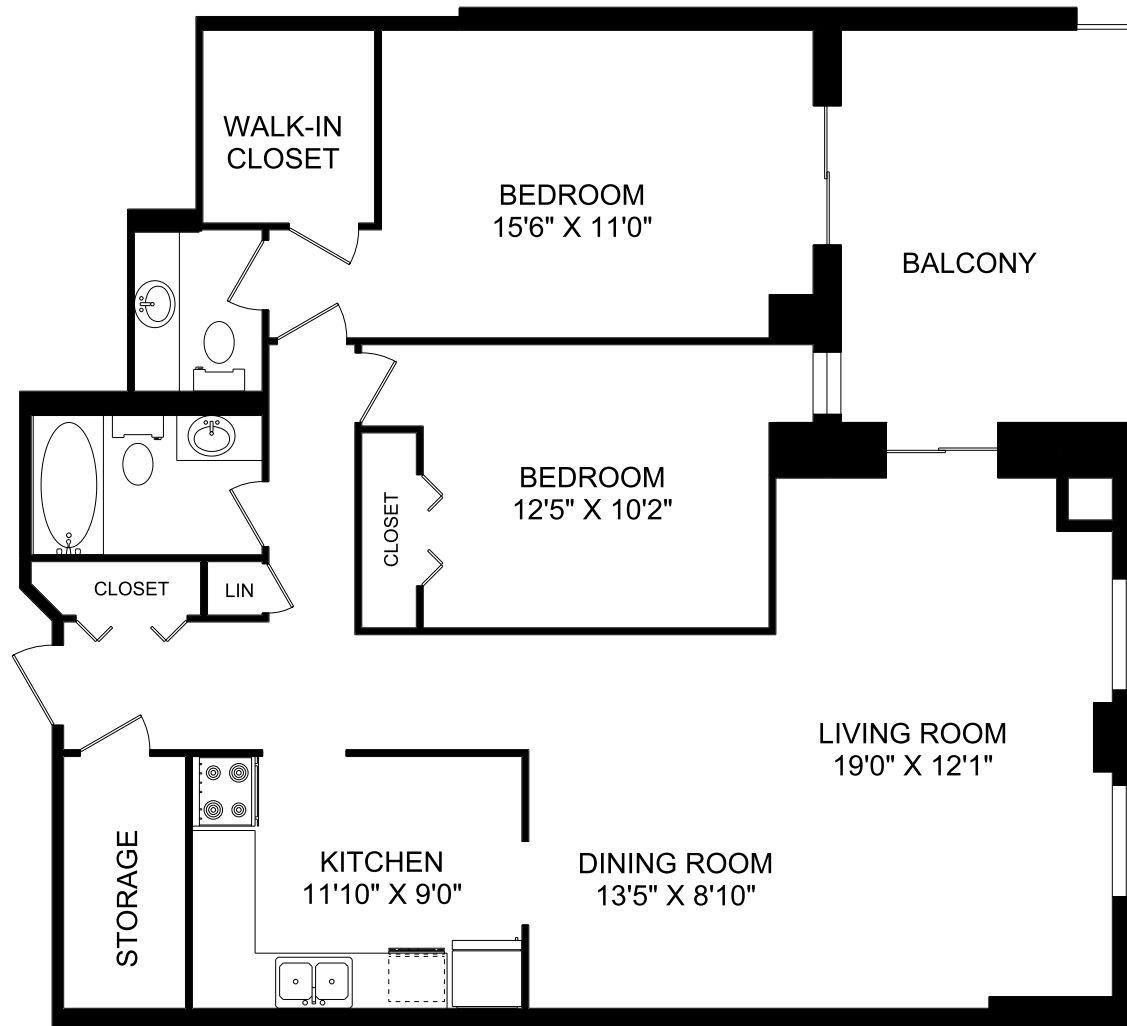

80 RIDOUT STREET SOUTH

3 BEDROOM UNIT #06
TYPICAL FLOOR 2-16
1,401 SQUARE FEET

80 RIDOUT STREET SOUTH

2 BEDROOM UNIT #07
TYPICAL FLOOR 2-16
1,200 SQUARE FEET

80 RIDOUT STREET SOUTH

2 BEDROOM UNIT #08
TYPICAL FLOOR 2-16
1,188 SQUARE FEET

80 RIDOUT STREET SOUTH

PENTHOUSE FLOOR 17
9,398 SQUARE FEET

82 RIDOUT STREET SOUTH

TYPICAL FLOOR 2-16
10,586 SQUARE FEET

82 RIDOUT STREET SOUTH

2 BEDROOM UNIT #01
TYPICAL FLOOR 2-16
1,188 SQUARE FEET

82 RIDOUT STREET SOUTH

2 BEDROOM UNIT #02
TYPICAL FLOOR 2-16
1,200 SQUARE FEET

82 RIDOUT STREET SOUTH

3 BEDROOM UNIT #03
TYPICAL FLOOR 2-16
1,401 SQUARE FEET

82 RIDOUT STREET SOUTH

1 BEDROOM UNIT #04
TYPICAL FLOOR 2-16
824 SQUARE FEET

82 RIDOUT STREET SOUTH

3 BEDROOM UNIT #05
TYPICAL FLOOR 2-16
1,401 SQUARE FEET

82 RIDOUT STREET SOUTH

2 BEDROOM UNIT #06
TYPICAL FLOOR 2-16
1,200 SQUARE FEET

HOMESTEAD

82 RIDOUT STREET SOUTH

1 BEDROOM UNIT #07
TYPICAL FLOOR 2-16
1,151 SQUARE FEET