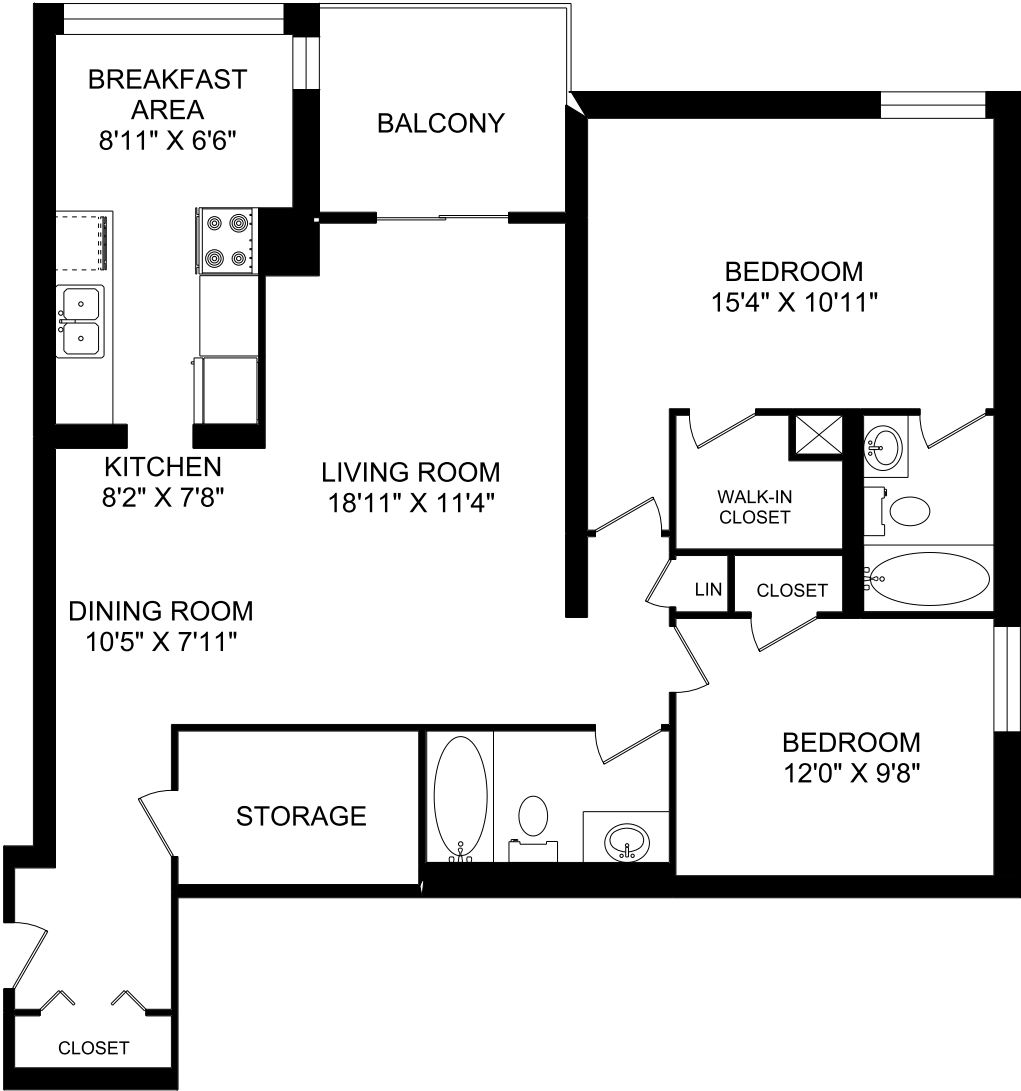

80 RIDOUT STREET SOUTH

TYPICAL FLOOR 2-16
10,586 SQUARE FEET

80 RIDOUT STREET SOUTH

2 BEDROOM UNIT #01
TYPICAL FLOOR 2-16
1,231 SQUARE FEET

80 RIDOUT STREET SOUTH

1 BEDROOM UNIT #02
TYPICAL FLOOR 2-16
1,151 SQUARE FEET

80 RIDOUT STREET SOUTH

2 BEDROOM UNIT #03
TYPICAL FLOOR 2-16
1,200 SQUARE FEET

80 RIDOUT STREET SOUTH

3 BEDROOM UNIT #04
TYPICAL FLOOR 2-16
1,401 SQUARE FEET

80 RIDOUT STREET SOUTH

1 BEDROOM UNIT #05
TYPICAL FLOOR 2-16
824 SQUARE FEET

80 RIDOUT STREET SOUTH

3 BEDROOM UNIT #06
TYPICAL FLOOR 2-16
1,401 SQUARE FEET

80 RIDOUT STREET SOUTH

2 BEDROOM UNIT #07
TYPICAL FLOOR 2-16
1,200 SQUARE FEET

80 RIDOUT STREET SOUTH

2 BEDROOM UNIT #08
TYPICAL FLOOR 2-16
1,188 SQUARE FEET

82 RIDOUT STREET SOUTH

3 BEDROOM UNIT #05
TYPICAL FLOOR 2-16
1,401 SQUARE FEET

82 RIDOUT STREET SOUTH

2 BEDROOM UNIT #06
TYPICAL FLOOR 2-16
1,200 SQUARE FEET

HOMESTEAD

82 RIDOUT STREET SOUTH

1 BEDROOM UNIT #07
TYPICAL FLOOR 2-16
1,151 SQUARE FEET