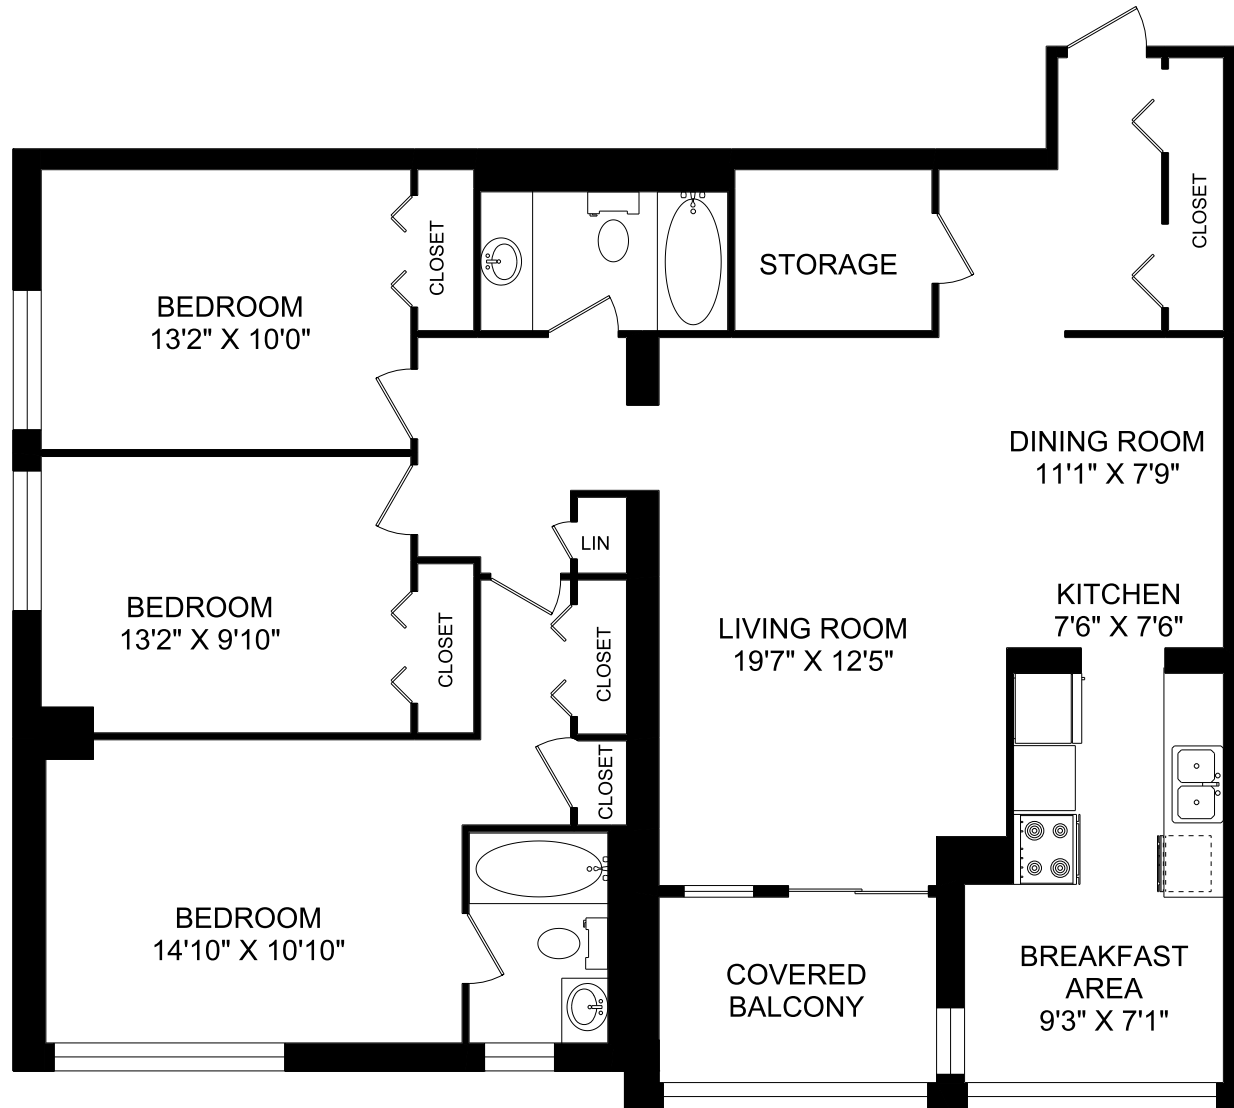

80 RIDOUT STREET SOUTH

PENTHOUSE FLOOR 17
9,398 SQUARE FEET

82 RIDOUT STREET SOUTH

TYPICAL FLOOR 2-16
10,586 SQUARE FEET

82 RIDOUT STREET SOUTH

2 BEDROOM UNIT #01
TYPICAL FLOOR 2-16
1,188 SQUARE FEET

82 RIDOUT STREET SOUTH

2 BEDROOM UNIT #02
TYPICAL FLOOR 2-16
1,200 SQUARE FEET

82 RIDOUT STREET SOUTH

3 BEDROOM UNIT #03
TYPICAL FLOOR 2-16
1,401 SQUARE FEET

82 RIDOUT STREET SOUTH

1 BEDROOM UNIT #04
TYPICAL FLOOR 2-16
824 SQUARE FEET

82 RIDOUT STREET SOUTH

3 BEDROOM UNIT #05
TYPICAL FLOOR 2-16
1,401 SQUARE FEET

82 RIDOUT STREET SOUTH

2 BEDROOM UNIT #06
TYPICAL FLOOR 2-16
1,200 SQUARE FEET

HOMESTEAD

82 RIDOUT STREET SOUTH

1 BEDROOM UNIT #07
TYPICAL FLOOR 2-16
1,151 SQUARE FEET

82 RIDOUT STREET SOUTH

2 BEDROOM UNIT #08
TYPICAL FLOOR 2-16
1,231 SQUARE FEET

82 RIDOUT STREET SOUTH

PENTHOUSE FLOOR 17
9,398 SQUARE FEET