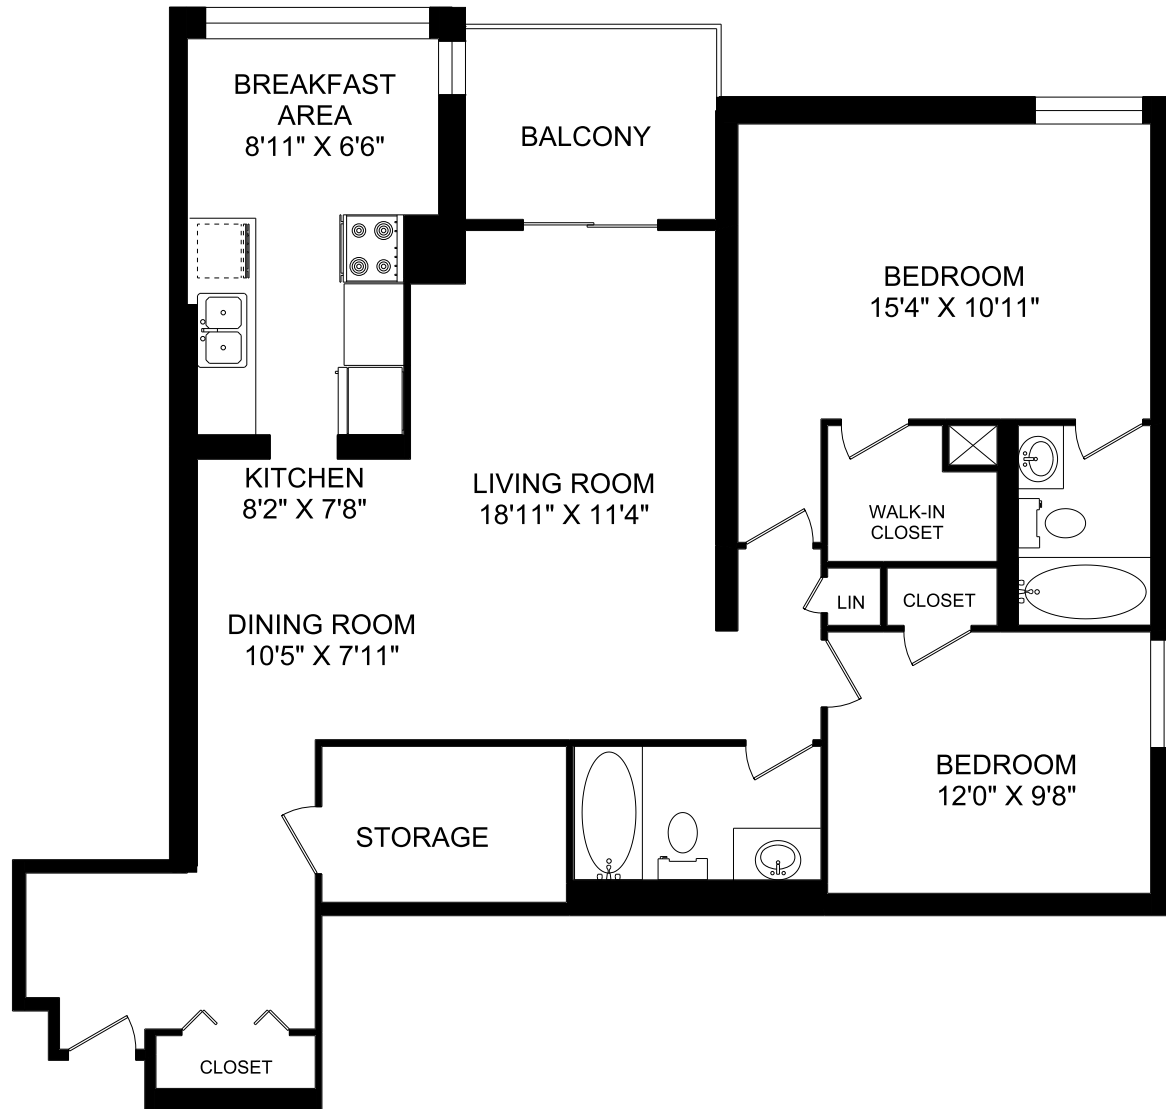

80 RIDOUT STREET SOUTH

3 BEDROOM UNIT #06
TYPICAL FLOOR 2-16
1,401 SQUARE FEET

80 RIDOUT STREET SOUTH

2 BEDROOM UNIT #07
TYPICAL FLOOR 2-16
1,200 SQUARE FEET

80 RIDOUT STREET SOUTH

2 BEDROOM UNIT #08
TYPICAL FLOOR 2-16
1,188 SQUARE FEET

80 RIDOUT STREET SOUTH

PENTHOUSE FLOOR 17
9,398 SQUARE FEET

82 RIDOUT STREET SOUTH

TYPICAL FLOOR 2-16
10,586 SQUARE FEET

82 RIDOUT STREET SOUTH

2 BEDROOM UNIT #01
TYPICAL FLOOR 2-16
1,188 SQUARE FEET

82 RIDOUT STREET SOUTH

2 BEDROOM UNIT #02
TYPICAL FLOOR 2-16
1,200 SQUARE FEET

82 RIDOUT STREET SOUTH

3 BEDROOM UNIT #03
TYPICAL FLOOR 2-16
1,401 SQUARE FEET

82 RIDOUT STREET SOUTH

1 BEDROOM UNIT #04
TYPICAL FLOOR 2-16
824 SQUARE FEET

82 RIDOUT STREET SOUTH

3 BEDROOM UNIT #05
TYPICAL FLOOR 2-16
1,401 SQUARE FEET

82 RIDOUT STREET SOUTH

2 BEDROOM UNIT #06
TYPICAL FLOOR 2-16
1,200 SQUARE FEET

HOMESTEAD

82 RIDOUT STREET SOUTH

1 BEDROOM UNIT #07
TYPICAL FLOOR 2-16
1,151 SQUARE FEET