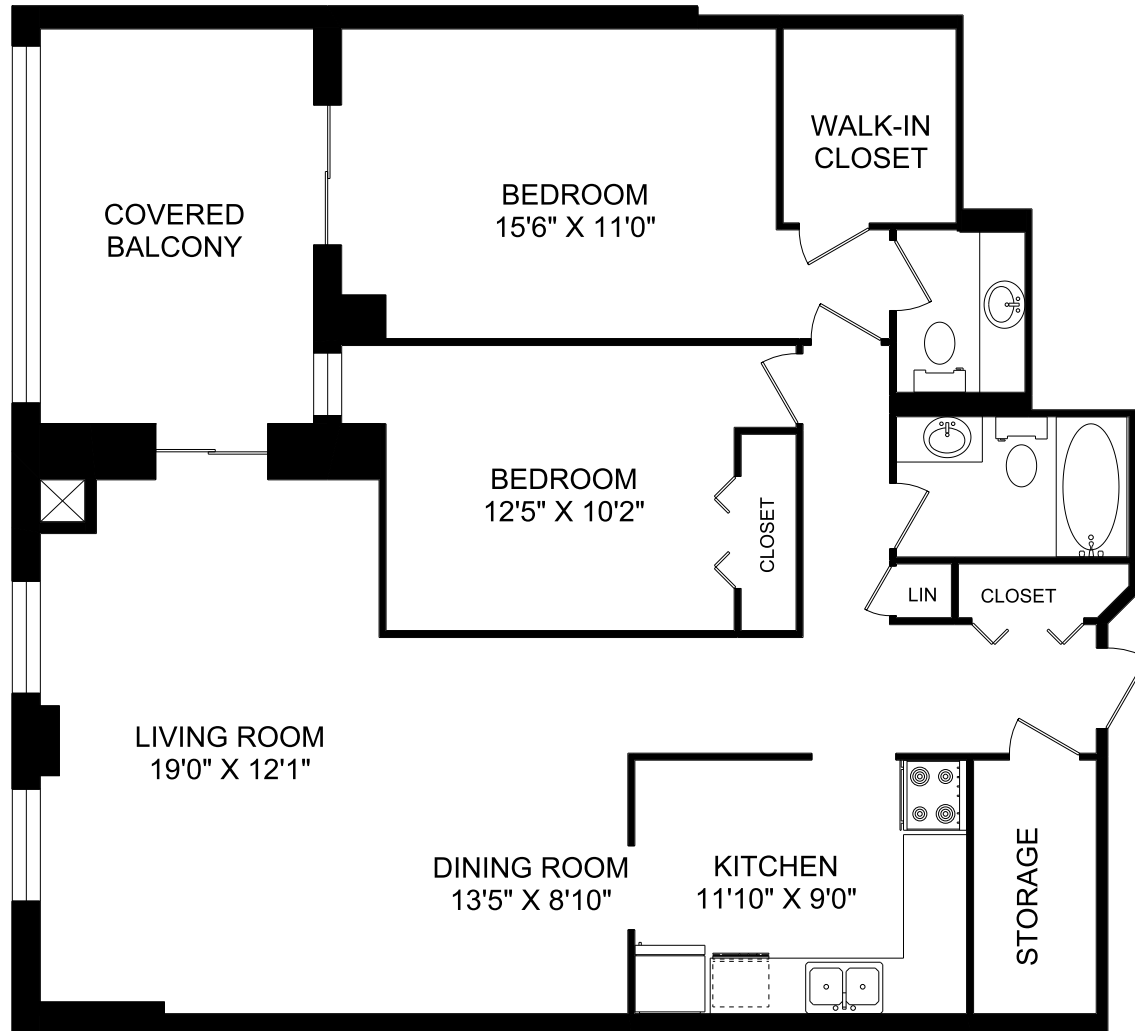

80 RIDOUT STREET SOUTH

PENTHOUSE FLOOR 17
9,398 SQUARE FEET

82 RIDOUT STREET SOUTH

TYPICAL FLOOR 2-16
10,586 SQUARE FEET

82 RIDOUT STREET SOUTH

2 BEDROOM UNIT #01
TYPICAL FLOOR 2-16
1,188 SQUARE FEET

82 RIDOUT STREET SOUTH

2 BEDROOM UNIT #02
TYPICAL FLOOR 2-16
1,200 SQUARE FEET

82 RIDOUT STREET SOUTH

3 BEDROOM UNIT #03
TYPICAL FLOOR 2-16
1,401 SQUARE FEET

82 RIDOUT STREET SOUTH

1 BEDROOM UNIT #04
TYPICAL FLOOR 2-16
824 SQUARE FEET

82 RIDOUT STREET SOUTH

3 BEDROOM UNIT #05
TYPICAL FLOOR 2-16
1,401 SQUARE FEET

82 RIDOUT STREET SOUTH

2 BEDROOM UNIT #06
TYPICAL FLOOR 2-16
1,200 SQUARE FEET

HOMESTEAD

82 RIDOUT STREET SOUTH

1 BEDROOM UNIT #07
TYPICAL FLOOR 2-16
1,151 SQUARE FEET

82 RIDOUT STREET SOUTH

2 BEDROOM UNIT #08
TYPICAL FLOOR 2-16
1,231 SQUARE FEET

82 RIDOUT STREET SOUTH

PENTHOUSE FLOOR 17
9,398 SQUARE FEET