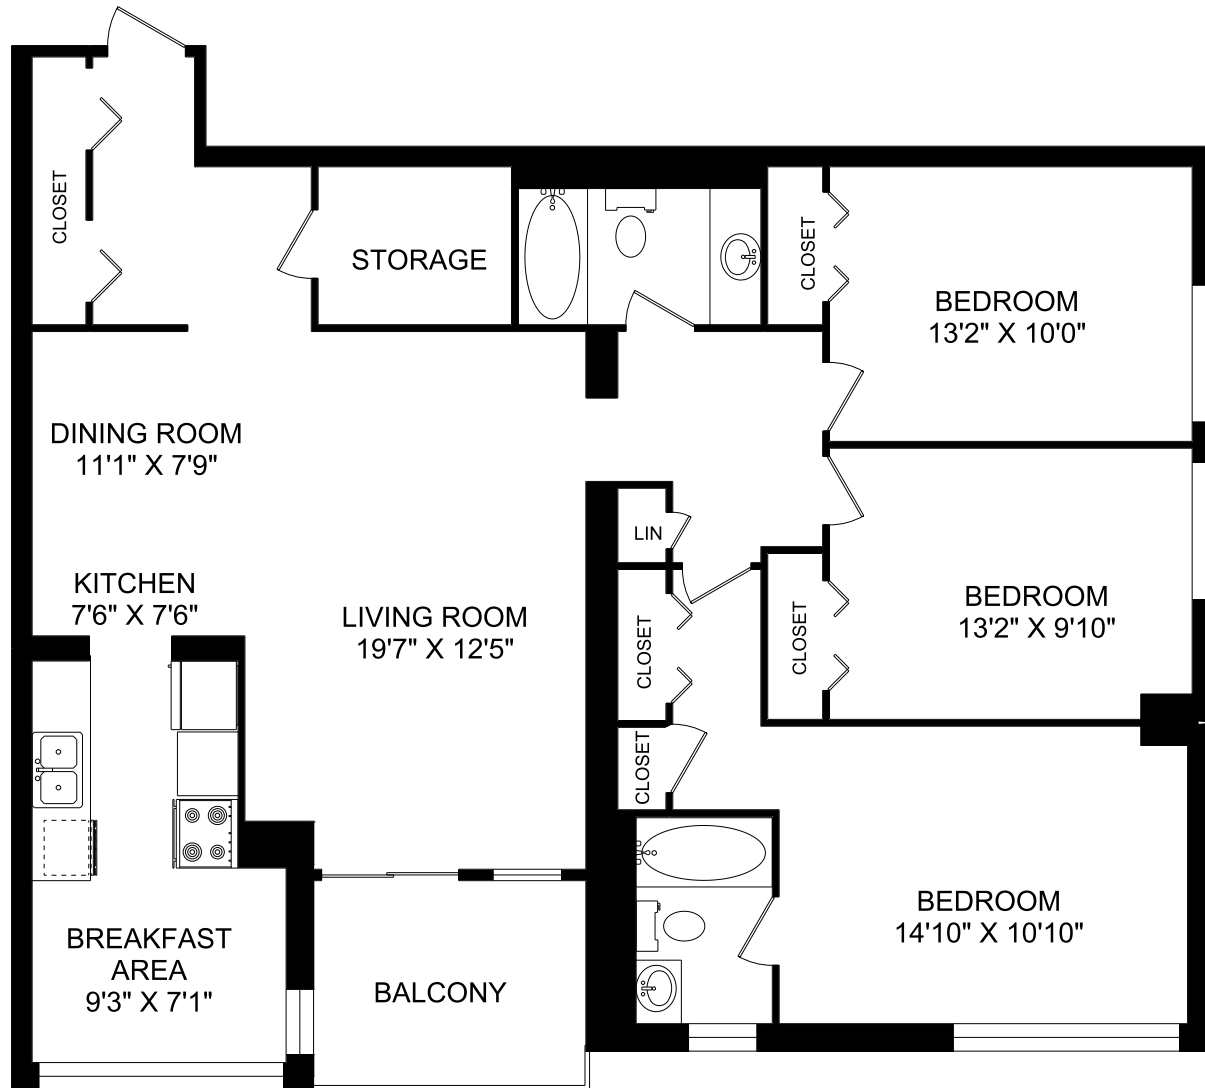

80 RIDOUT STREET SOUTH

TYPICAL FLOOR 2-16
10,586 SQUARE FEET

80 RIDOUT STREET SOUTH

2 BEDROOM UNIT #01
TYPICAL FLOOR 2-16
1,231 SQUARE FEET

80 RIDOUT STREET SOUTH

1 BEDROOM UNIT #02
TYPICAL FLOOR 2-16
1,151 SQUARE FEET

80 RIDOUT STREET SOUTH

2 BEDROOM UNIT #03
TYPICAL FLOOR 2-16
1,200 SQUARE FEET

80 RIDOUT STREET SOUTH

3 BEDROOM UNIT #04
TYPICAL FLOOR 2-16
1,401 SQUARE FEET

80 RIDOUT STREET SOUTH

1 BEDROOM UNIT #05
TYPICAL FLOOR 2-16
824 SQUARE FEET

80 RIDOUT STREET SOUTH

3 BEDROOM UNIT #06
TYPICAL FLOOR 2-16
1,401 SQUARE FEET

80 RIDOUT STREET SOUTH

2 BEDROOM UNIT #07
TYPICAL FLOOR 2-16
1,200 SQUARE FEET

80 RIDOUT STREET SOUTH

2 BEDROOM UNIT #08
TYPICAL FLOOR 2-16
1,188 SQUARE FEET

80 RIDOUT STREET SOUTH

PENTHOUSE FLOOR 17
9,398 SQUARE FEET

82 RIDOUT STREET SOUTH

TYPICAL FLOOR 2-16
10,586 SQUARE FEET

82 RIDOUT STREET SOUTH

2 BEDROOM UNIT #01
TYPICAL FLOOR 2-16
1,188 SQUARE FEET

82 RIDOUT STREET SOUTH