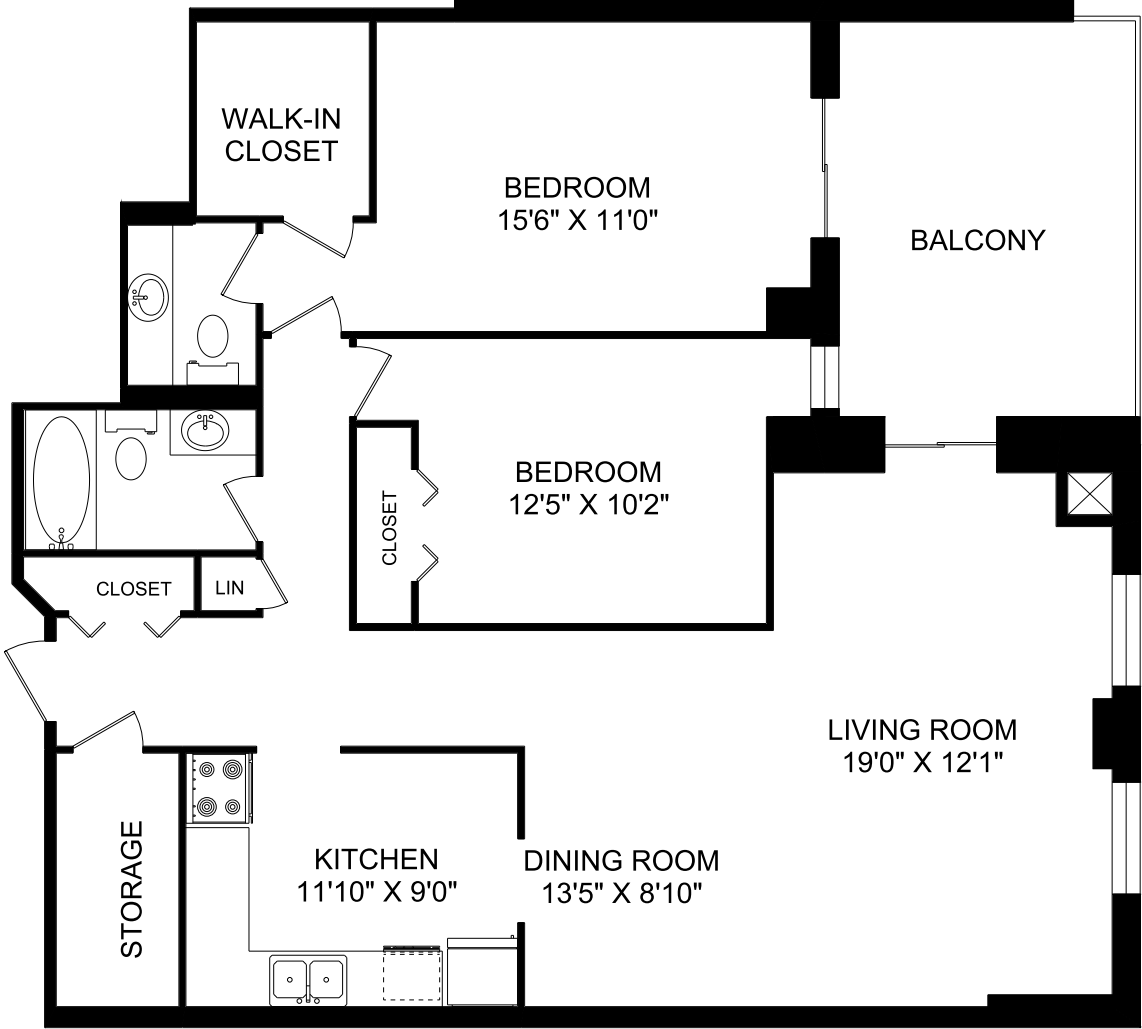

80 RIDOUT STREET SOUTH

TYPICAL FLOOR 2-16
10,586 SQUARE FEET

80 RIDOUT STREET SOUTH

2 BEDROOM UNIT #01
TYPICAL FLOOR 2-16
1,231 SQUARE FEET

80 RIDOUT STREET SOUTH

1 BEDROOM UNIT #02
TYPICAL FLOOR 2-16
1,151 SQUARE FEET

80 RIDOUT STREET SOUTH

2 BEDROOM UNIT #03
TYPICAL FLOOR 2-16
1,200 SQUARE FEET

80 RIDOUT STREET SOUTH

3 BEDROOM UNIT #04
TYPICAL FLOOR 2-16
1,401 SQUARE FEET

80 RIDOUT STREET SOUTH

1 BEDROOM UNIT #05
TYPICAL FLOOR 2-16
824 SQUARE FEET

80 RIDOUT STREET SOUTH

3 BEDROOM UNIT #06
TYPICAL FLOOR 2-16
1,401 SQUARE FEET

80 RIDOUT STREET SOUTH

2 BEDROOM UNIT #07
TYPICAL FLOOR 2-16
1,200 SQUARE FEET

80 RIDOUT STREET SOUTH

2 BEDROOM UNIT #08
TYPICAL FLOOR 2-16
1,188 SQUARE FEET

80 RIDOUT STREET SOUTH

PENTHOUSE FLOOR 17
9,398 SQUARE FEET

82 RIDOUT STREET SOUTH

TYPICAL FLOOR 2-16
10,586 SQUARE FEET

82 RIDOUT STREET SOUTH

2 BEDROOM UNIT #01
TYPICAL FLOOR 2-16
1,188 SQUARE FEET

82 RIDOUT STREET SOUTH