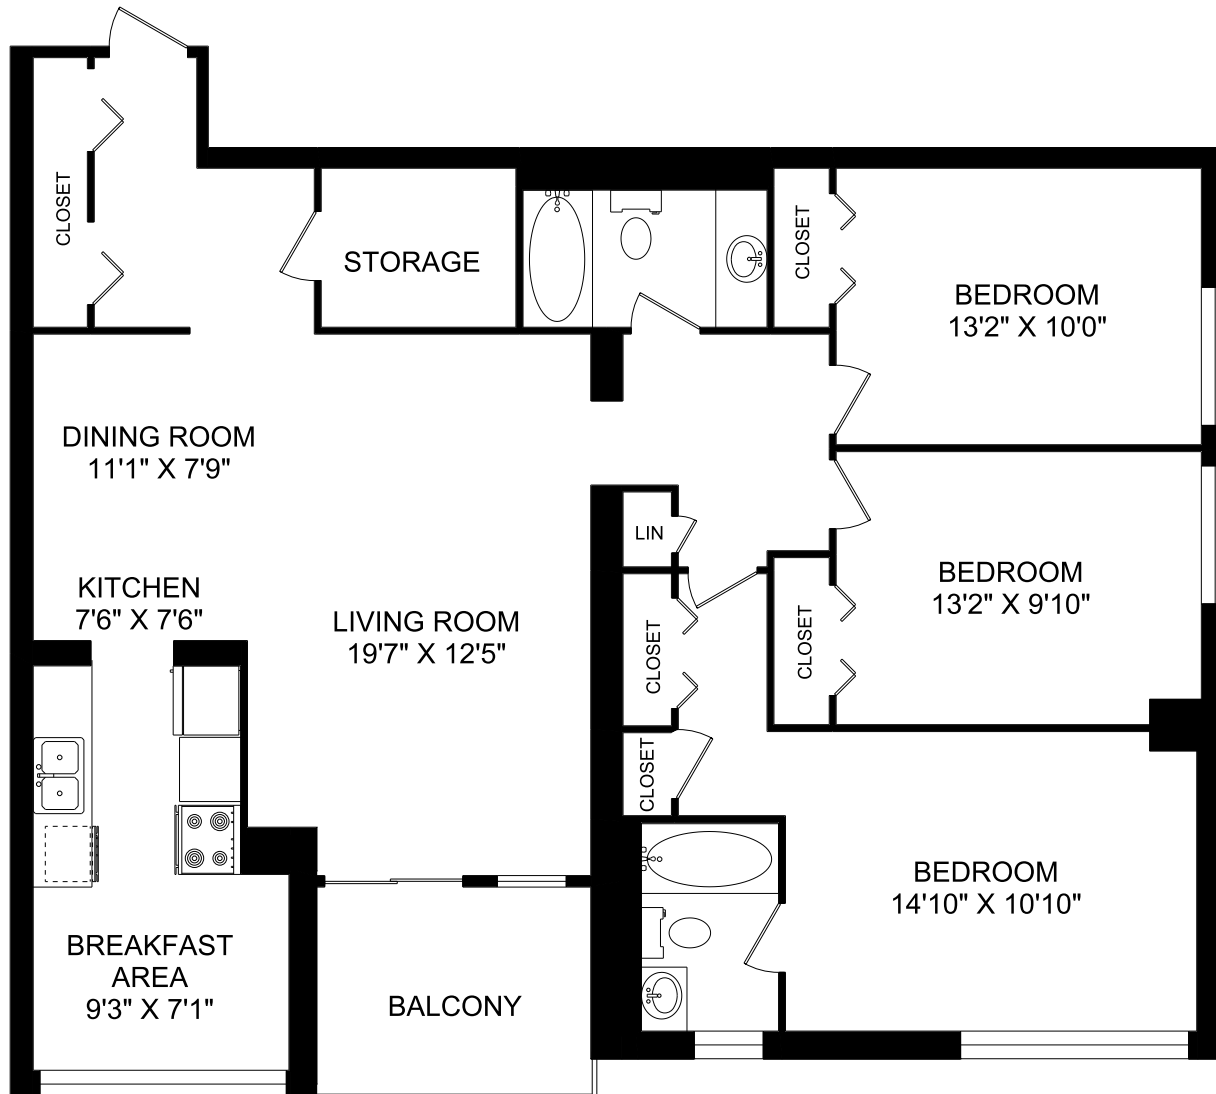

80 RIDOUT STREET SOUTH

3 BEDROOM UNIT #06
TYPICAL FLOOR 2-16
1,401 SQUARE FEET

80 RIDOUT STREET SOUTH

2 BEDROOM UNIT #07
TYPICAL FLOOR 2-16
1,200 SQUARE FEET

80 RIDOUT STREET SOUTH

2 BEDROOM UNIT #08
TYPICAL FLOOR 2-16
1,188 SQUARE FEET

80 RIDOUT STREET SOUTH

PENTHOUSE FLOOR 17
9,398 SQUARE FEET

82 RIDOUT STREET SOUTH

TYPICAL FLOOR 2-16
10,586 SQUARE FEET

82 RIDOUT STREET SOUTH

2 BEDROOM UNIT #01
TYPICAL FLOOR 2-16
1,188 SQUARE FEET

82 RIDOUT STREET SOUTH

2 BEDROOM UNIT #02
TYPICAL FLOOR 2-16
1,200 SQUARE FEET

82 RIDOUT STREET SOUTH

3 BEDROOM UNIT #03
TYPICAL FLOOR 2-16
1,401 SQUARE FEET

82 RIDOUT STREET SOUTH

1 BEDROOM UNIT #04
TYPICAL FLOOR 2-16
824 SQUARE FEET

82 RIDOUT STREET SOUTH

3 BEDROOM UNIT #05
TYPICAL FLOOR 2-16
1,401 SQUARE FEET

82 RIDOUT STREET SOUTH

2 BEDROOM UNIT #06
TYPICAL FLOOR 2-16
1,200 SQUARE FEET

HOMESTEAD

82 RIDOUT STREET SOUTH

1 BEDROOM UNIT #07
TYPICAL FLOOR 2-16
1,151 SQUARE FEET