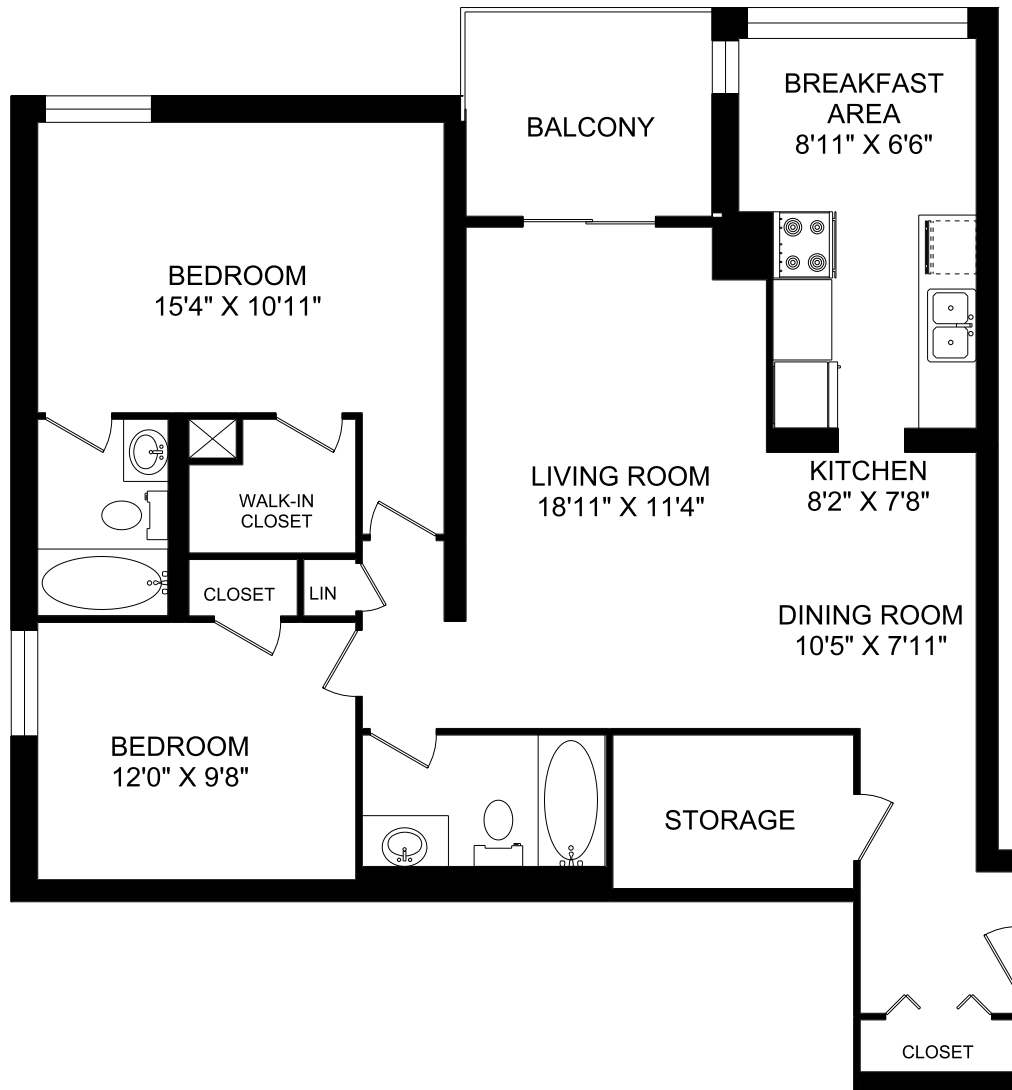

80 RIDOUT STREET SOUTH

TYPICAL FLOOR 2-16
10,586 SQUARE FEET

80 RIDOUT STREET SOUTH

2 BEDROOM UNIT #01
TYPICAL FLOOR 2-16
1,231 SQUARE FEET

80 RIDOUT STREET SOUTH

1 BEDROOM UNIT #02
TYPICAL FLOOR 2-16
1,151 SQUARE FEET

2 BEDROOM UNIT #02
TYPICAL FLOOR 2-16
1,200 SQUARE FEET

82 RIDOUT STREET SOUTH

3 BEDROOM UNIT #03
TYPICAL FLOOR 2-16
1,401 SQUARE FEET

82 RIDOUT STREET SOUTH

1 BEDROOM UNIT #04
TYPICAL FLOOR 2-16
824 SQUARE FEET

82 RIDOUT STREET SOUTH

3 BEDROOM UNIT #05
TYPICAL FLOOR 2-16
1,401 SQUARE FEET

82 RIDOUT STREET SOUTH

2 BEDROOM UNIT #06
TYPICAL FLOOR 2-16
1,200 SQUARE FEET

HOMESTEAD

82 RIDOUT STREET SOUTH

1 BEDROOM UNIT #07
TYPICAL FLOOR 2-16
1,151 SQUARE FEET

82 RIDOUT STREET SOUTH

2 BEDROOM UNIT #08
TYPICAL FLOOR 2-16
1,231 SQUARE FEET

82 RIDOUT STREET SOUTH

PENTHOUSE FLOOR 17
9,398 SQUARE FEET