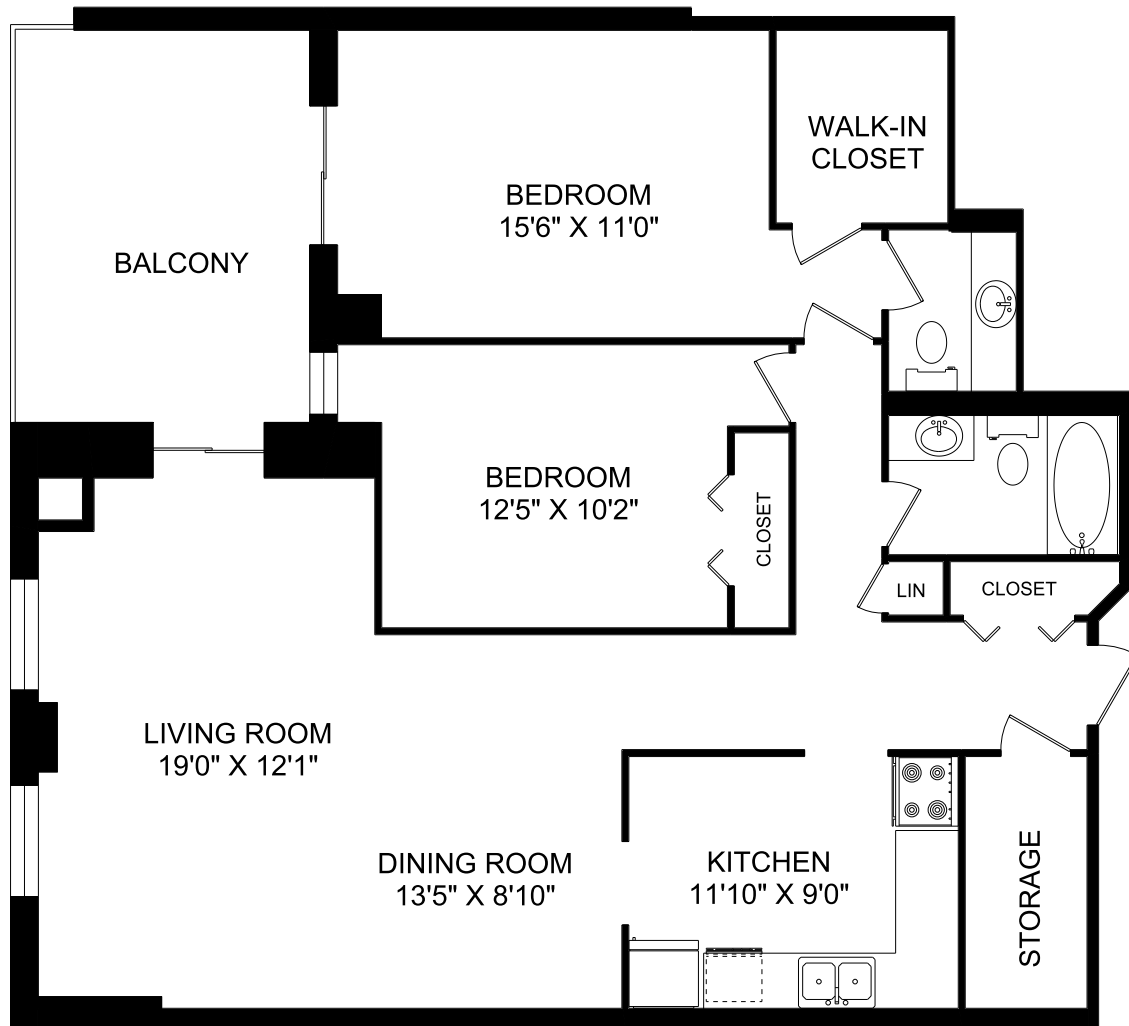

80 RIDOUT STREET SOUTH

TYPICAL FLOOR 2-16
10,586 SQUARE FEET

80 RIDOUT STREET SOUTH

2 BEDROOM UNIT #01
TYPICAL FLOOR 2-16
1,231 SQUARE FEET

80 RIDOUT STREET SOUTH

1 BEDROOM UNIT #02
TYPICAL FLOOR 2-16
1,151 SQUARE FEET

80 RIDOUT STREET SOUTH

2 BEDROOM UNIT #03
TYPICAL FLOOR 2-16
1,200 SQUARE FEET

80 RIDOUT STREET SOUTH

3 BEDROOM UNIT #04
TYPICAL FLOOR 2-16
1,401 SQUARE FEET

80 RIDOUT STREET SOUTH

1 BEDROOM UNIT #05
TYPICAL FLOOR 2-16
824 SQUARE FEET

80 RIDOUT STREET SOUTH

3 BEDROOM UNIT #06
TYPICAL FLOOR 2-16
1,401 SQUARE FEET

80 RIDOUT STREET SOUTH

2 BEDROOM UNIT #07
TYPICAL FLOOR 2-16
1,200 SQUARE FEET

80 RIDOUT STREET SOUTH

2 BEDROOM UNIT #08
TYPICAL FLOOR 2-16
1,188 SQUARE FEET

80 RIDOUT STREET SOUTH

PENTHOUSE FLOOR 17
9,398 SQUARE FEET

82 RIDOUT STREET SOUTH

TYPICAL FLOOR 2-16
10,586 SQUARE FEET

82 RIDOUT STREET SOUTH

2 BEDROOM UNIT #01
TYPICAL FLOOR 2-16
1,188 SQUARE FEET

82 RIDOUT STREET SOUTH