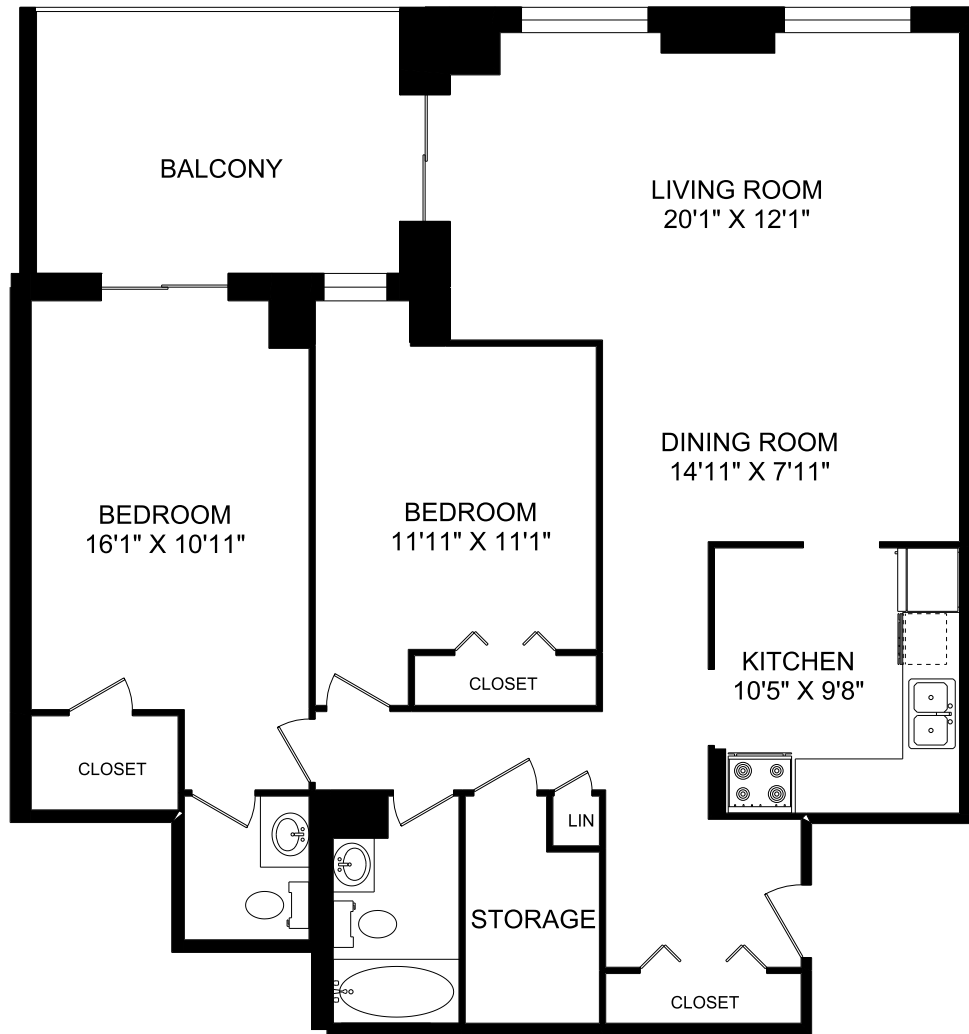

80 RIDOUT STREET SOUTH

TYPICAL FLOOR 2-16
10,586 SQUARE FEET

80 RIDOUT STREET SOUTH

2 BEDROOM UNIT #01
TYPICAL FLOOR 2-16
1,231 SQUARE FEET

80 RIDOUT STREET SOUTH

1 BEDROOM UNIT #02
TYPICAL FLOOR 2-16
1,151 SQUARE FEET

80 RIDOUT STREET SOUTH

2 BEDROOM UNIT #03
TYPICAL FLOOR 2-16
1,200 SQUARE FEET

80 RIDOUT STREET SOUTH

3 BEDROOM UNIT #04
TYPICAL FLOOR 2-16
1,401 SQUARE FEET

80 RIDOUT STREET SOUTH

1 BEDROOM UNIT #05
TYPICAL FLOOR 2-16
824 SQUARE FEET

80 RIDOUT STREET SOUTH

3 BEDROOM UNIT #06
TYPICAL FLOOR 2-16
1,401 SQUARE FEET

80 RIDOUT STREET SOUTH

2 BEDROOM UNIT #07
TYPICAL FLOOR 2-16
1,200 SQUARE FEET

80 RIDOUT STREET SOUTH

2 BEDROOM UNIT #08
TYPICAL FLOOR 2-16
1,188 SQUARE FEET

82 RIDOUT STREET SOUTH

3 BEDROOM UNIT #05
TYPICAL FLOOR 2-16
1,401 SQUARE FEET

82 RIDOUT STREET SOUTH

2 BEDROOM UNIT #06
TYPICAL FLOOR 2-16
1,200 SQUARE FEET

HOMESTEAD

82 RIDOUT STREET SOUTH

1 BEDROOM UNIT #07
TYPICAL FLOOR 2-16
1,151 SQUARE FEET