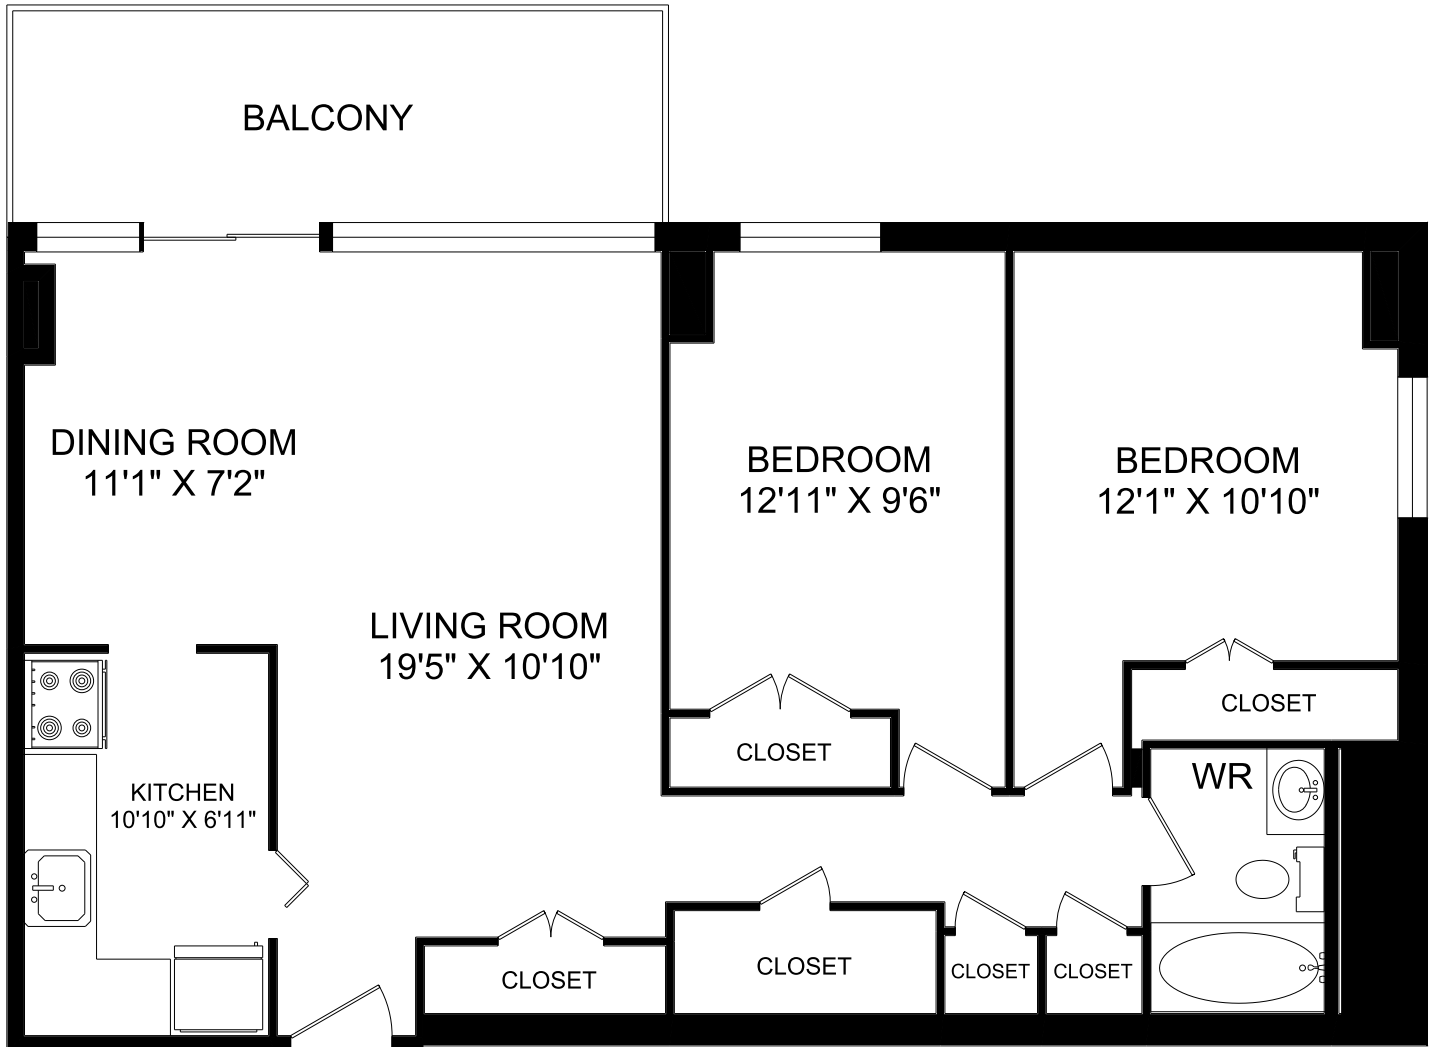

125 PARKWAY FOREST DRIVE

2 BEDROOM UNIT #103
934 SQUARE FEET

125 PARKWAY FOREST DRIVE

1 BEDROOM UNIT #104
710 SQUARE FEET

125 PARKWAY FOREST DRIVE

1 BEDROOM UNIT #106
710 SQUARE FEET

125 PARKWAY FOREST DRIVE

2 BEDROOM UNIT #107
925 SQUARE FEET

125 PARKWAY FOREST DRIVE

2 BEDROOM UNIT #108
934 SQUARE FEET

125 PARKWAY FOREST DRIVE

2 BEDROOM UNIT #109
880 SQUARE FEET

125 PARKWAY FOREST DRIVE

**1 BEDROOM UNIT #11
710 SQUARE FEET**