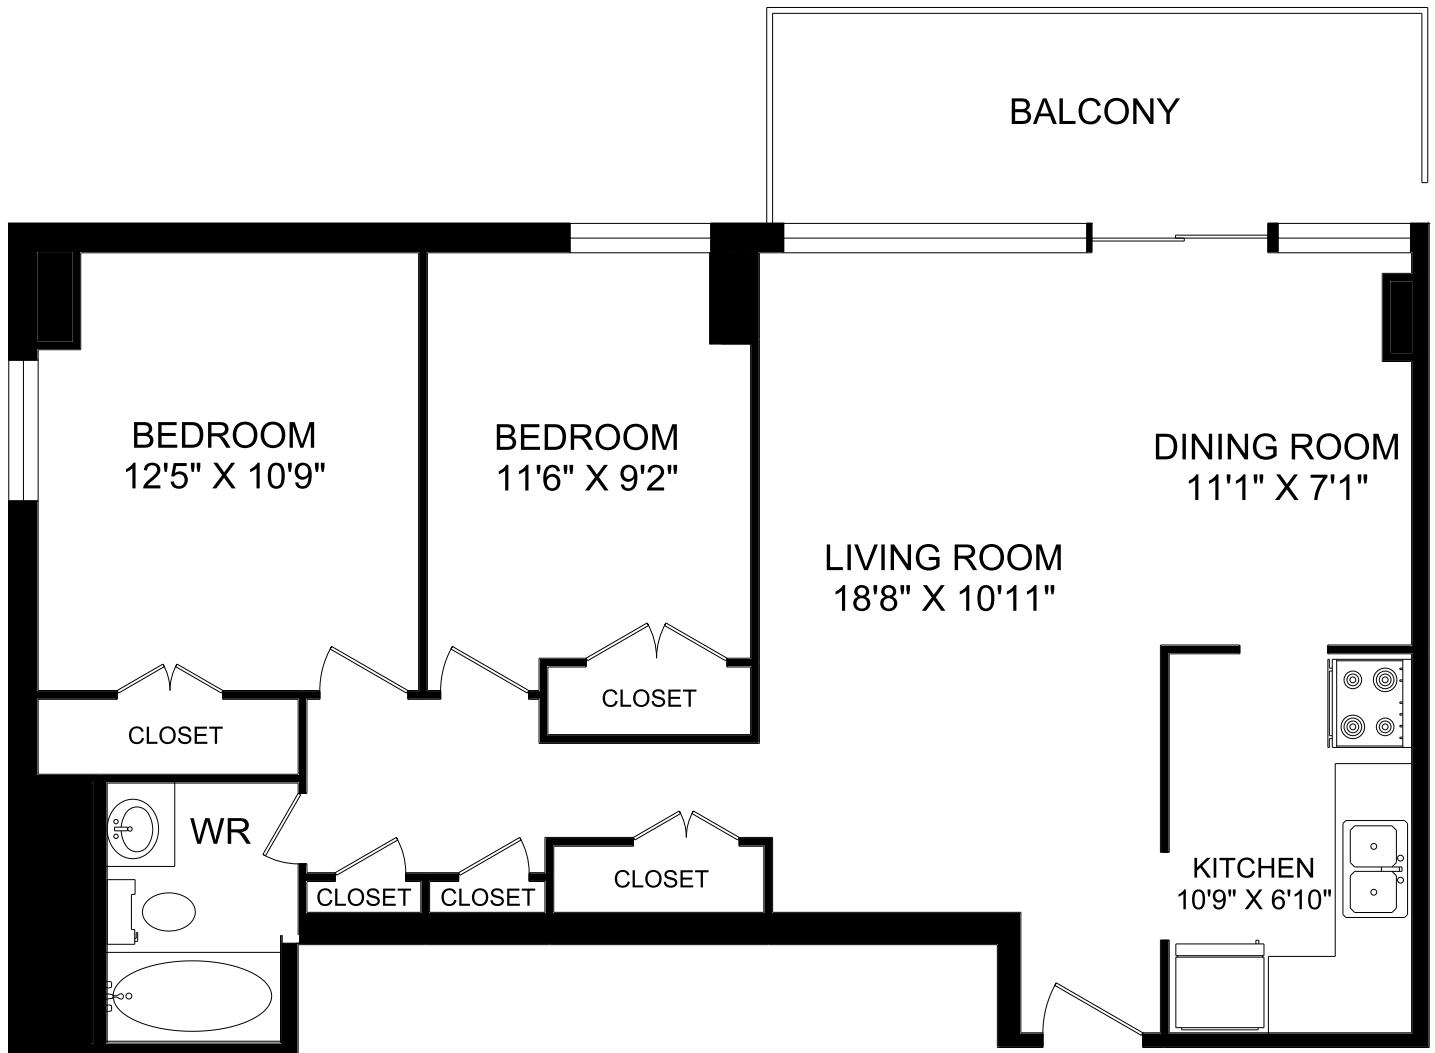

125 PARKWAY FOREST DRIVE

2 BEDROOM UNIT #103
934 SQUARE FEET

125 PARKWAY FOREST DRIVE

1 BEDROOM UNIT #104
710 SQUARE FEET

125 PARKWAY FOREST DRIVE

1 BEDROOM UNIT #106
710 SQUARE FEET

125 PARKWAY FOREST DRIVE

2 BEDROOM UNIT #107
925 SQUARE FEET

125 PARKWAY FOREST DRIVE

2 BEDROOM UNIT #108
934 SQUARE FEET

125 PARKWAY FOREST DRIVE

2 BEDROOM UNIT #109
880 SQUARE FEET

125 PARKWAY FOREST DRIVE

**1 BEDROOM UNIT #11
710 SQUARE FEET**