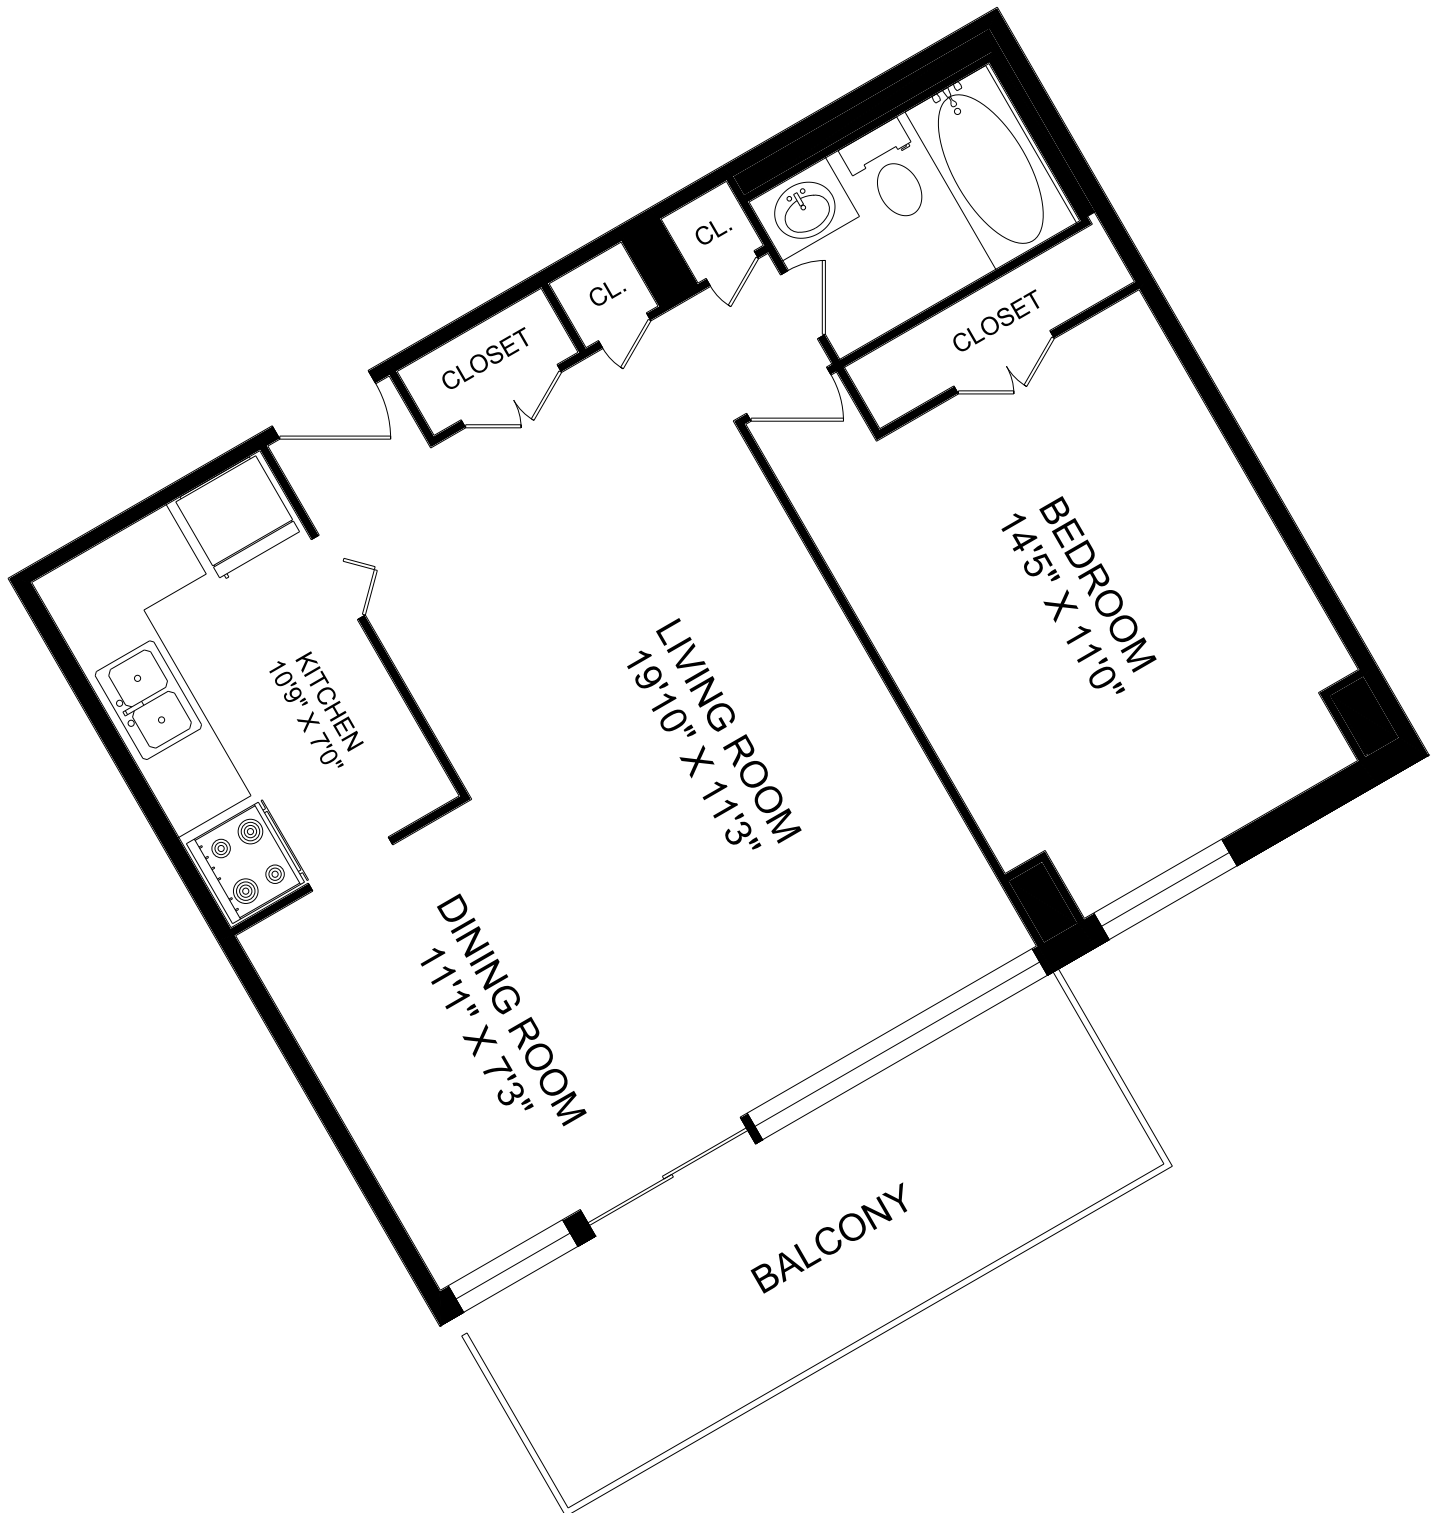

125 PARKWAY FOREST DRIVE
MAIN FLOOR

125 PARKWAY FOREST DRIVE
 MAIN FLOOR
 16,637 SQUARE FEET

125 PARKWAY FOREST DRIVE
TYPICAL FLOOR

125 PARKWAY FOREST DRIVE
 TYPICAL FLOOR
 16,862 SQUARE FEET

125 PARKWAY FOREST DRIVE

1 BEDROOM UNIT #01
710 SQUARE FEET

125 PARKWAY FOREST DRIVE

2 BEDROOM UNIT #02
854 SQUARE FEET

125 PARKWAY FOREST DRIVE

3 BEDROOM UNIT #03
1,116 SQUARE FEET

125 PARKWAY FOREST DRIVE

1 BEDROOM UNIT #04
710 SQUARE FEET

125 PARKWAY FOREST DRIVE

2 BEDROOM UNIT #09
854 SQUARE FEET

125 PARKWAY FOREST DRIVE

2 BEDROOM UNIT #10
925 SQUARE FEET

125 PARKWAY FOREST DRIVE

1 BEDROOM UNIT #101
710 SQUARE FEET

125 PARKWAY FOREST DRIVE

2 BEDROOM UNIT #102
882 SQUARE FEET

125 PARKWAY FOREST DRIVE

2 BEDROOM UNIT #103
934 SQUARE FEET

125 PARKWAY FOREST DRIVE

1 BEDROOM UNIT #104
710 SQUARE FEET

125 PARKWAY FOREST DRIVE

1 BEDROOM UNIT #106
710 SQUARE FEET

125 PARKWAY FOREST DRIVE