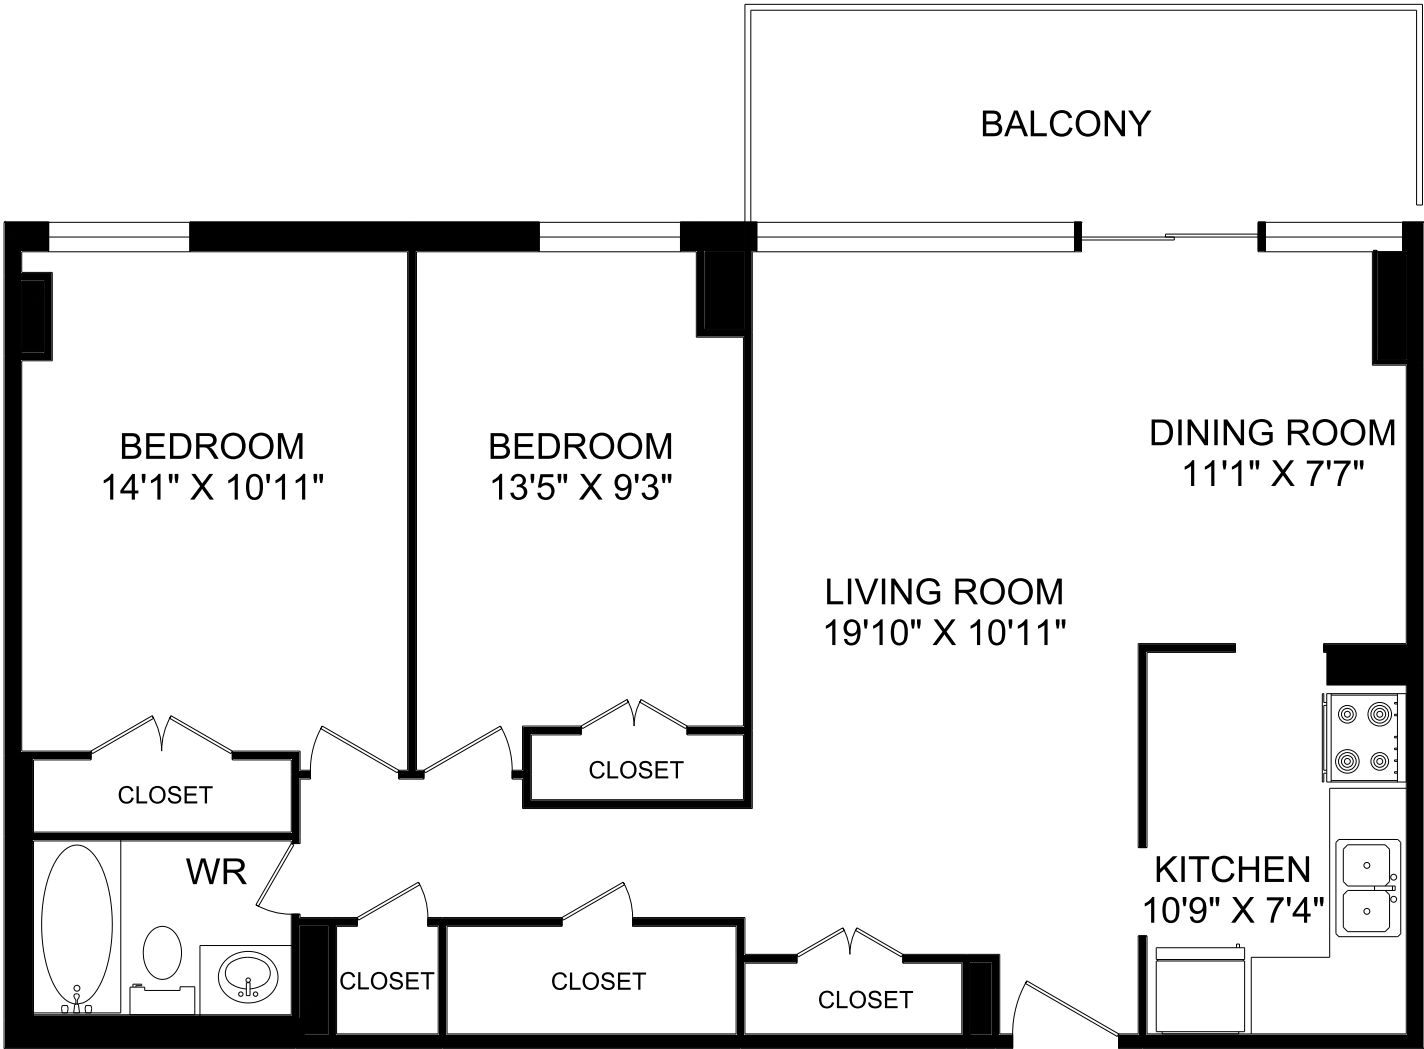

2 BEDROOM UNIT #107
925 SQUARE FEET

125 PARKWAY FOREST DRIVE

2 BEDROOM UNIT #108
934 SQUARE FEET

125 PARKWAY FOREST DRIVE

2 BEDROOM UNIT #109
880 SQUARE FEET

125 PARKWAY FOREST DRIVE

**1 BEDROOM UNIT #11
710 SQUARE FEET**

125 PARKWAY FOREST DRIVE

2 BEDROOM UNIT #110
925 SQUARE FEET

125 PARKWAY FOREST DRIVE

1 BEDROOM UNIT #111
710 SQUARE FEET

125 PARKWAY FOREST DRIVE

1 BEDROOM UNIT #113
710 SQUARE FEET

125 PARKWAY FOREST DRIVE