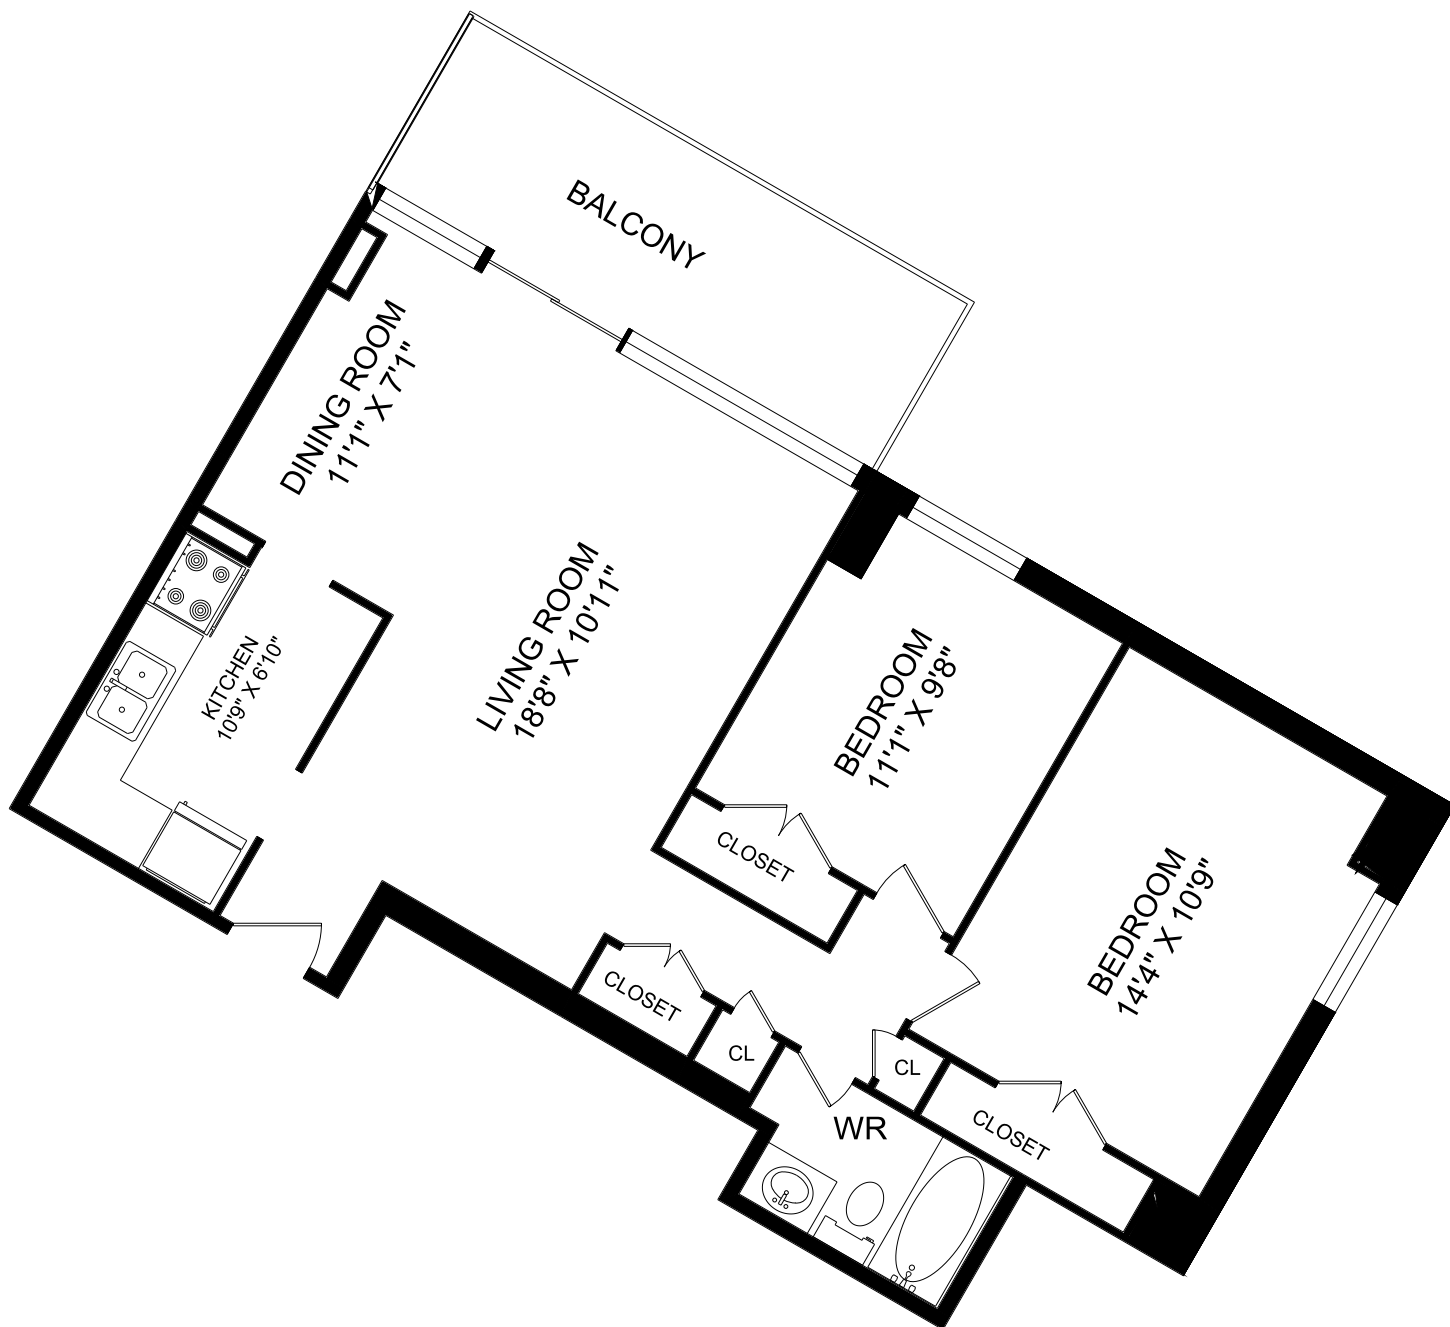

125 PARKWAY FOREST DRIVE
MAIN FLOOR

125 PARKWAY FOREST DRIVE
 MAIN FLOOR
 16,637 SQUARE FEET

125 PARKWAY FOREST DRIVE
TYPICAL FLOOR

125 PARKWAY FOREST DRIVE
 TYPICAL FLOOR
 16,862 SQUARE FEET

125 PARKWAY FOREST DRIVE

125 PARKWAY FOREST DRIVE

**2 BEDROOM UNIT #12
921 SQUARE FEET**

125 PARKWAY FOREST DRIVE

1 BEDROOM UNIT #13
710 SQUARE FEET

125 PARKWAY FOREST DRIVE

2 BEDROOM UNIT #14
854 SQUARE FEET

125 PARKWAY FOREST DRIVE

3 BEDROOM UNIT #15
1,116 SQUARE FEET

125 PARKWAY FOREST DRIVE

1 BEDROOM UNIT #16
710 SQUARE FEET

125 PARKWAY FOREST DRIVE

2 BEDROOM UNIT #17
855 SQUARE FEET