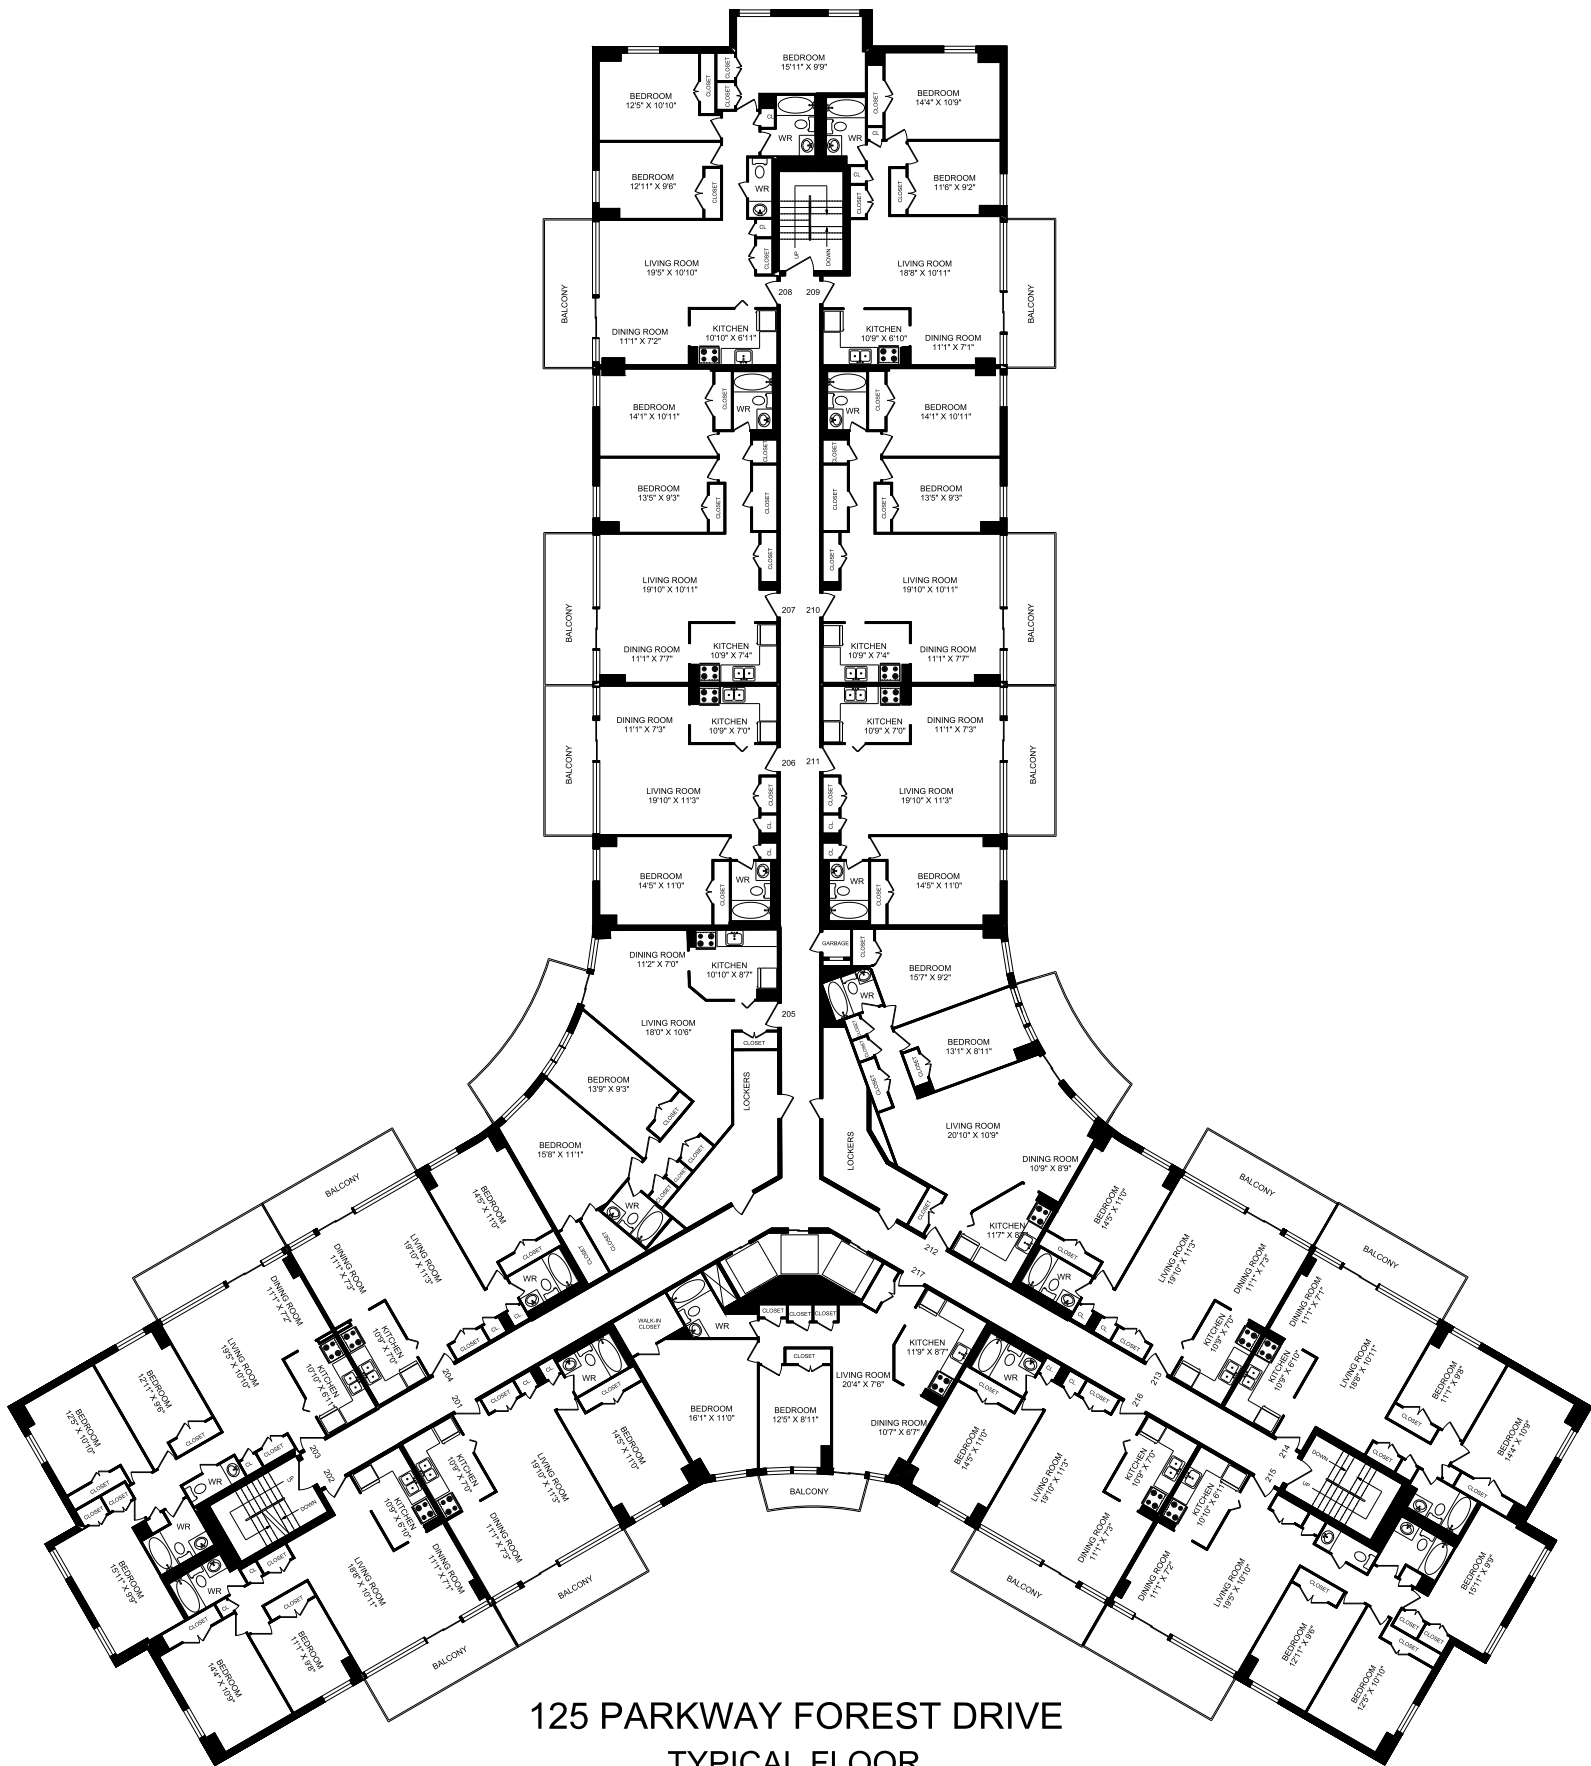

125 PARKWAY FOREST DRIVE
MAIN FLOOR

125 PARKWAY FOREST DRIVE
 MAIN FLOOR
 16,637 SQUARE FEET

125 PARKWAY FOREST DRIVE
TYPICAL FLOOR

125 PARKWAY FOREST DRIVE
 TYPICAL FLOOR
 16,862 SQUARE FEET

125 PARKWAY FOREST DRIVE

1 BEDROOM UNIT #01
710 SQUARE FEET

125 PARKWAY FOREST DRIVE

2 BEDROOM UNIT #02
854 SQUARE FEET

125 PARKWAY FOREST DRIVE

3 BEDROOM UNIT #03
1,116 SQUARE FEET

125 PARKWAY FOREST DRIVE

1 BEDROOM UNIT #04
710 SQUARE FEET

125 PARKWAY FOREST DRIVE

2 BEDROOM UNIT #05
950 SQUARE FEET

125 PARKWAY FOREST DRIVE

1 BEDROOM UNIT #06
710 SQUARE FEET

125 PARKWAY FOREST DRIVE

2 BEDROOM UNIT #07
925 SQUARE FEET

125 PARKWAY FOREST DRIVE

3 BEDROOM UNIT #08
1,116 SQUARE FEET

125 PARKWAY FOREST DRIVE

2 BEDROOM UNIT #09
854 SQUARE FEET

125 PARKWAY FOREST DRIVE

2 BEDROOM UNIT #10
925 SQUARE FEET

125 PARKWAY FOREST DRIVE

1 BEDROOM UNIT #101
710 SQUARE FEET

125 PARKWAY FOREST DRIVE

2 BEDROOM UNIT #102
882 SQUARE FEET