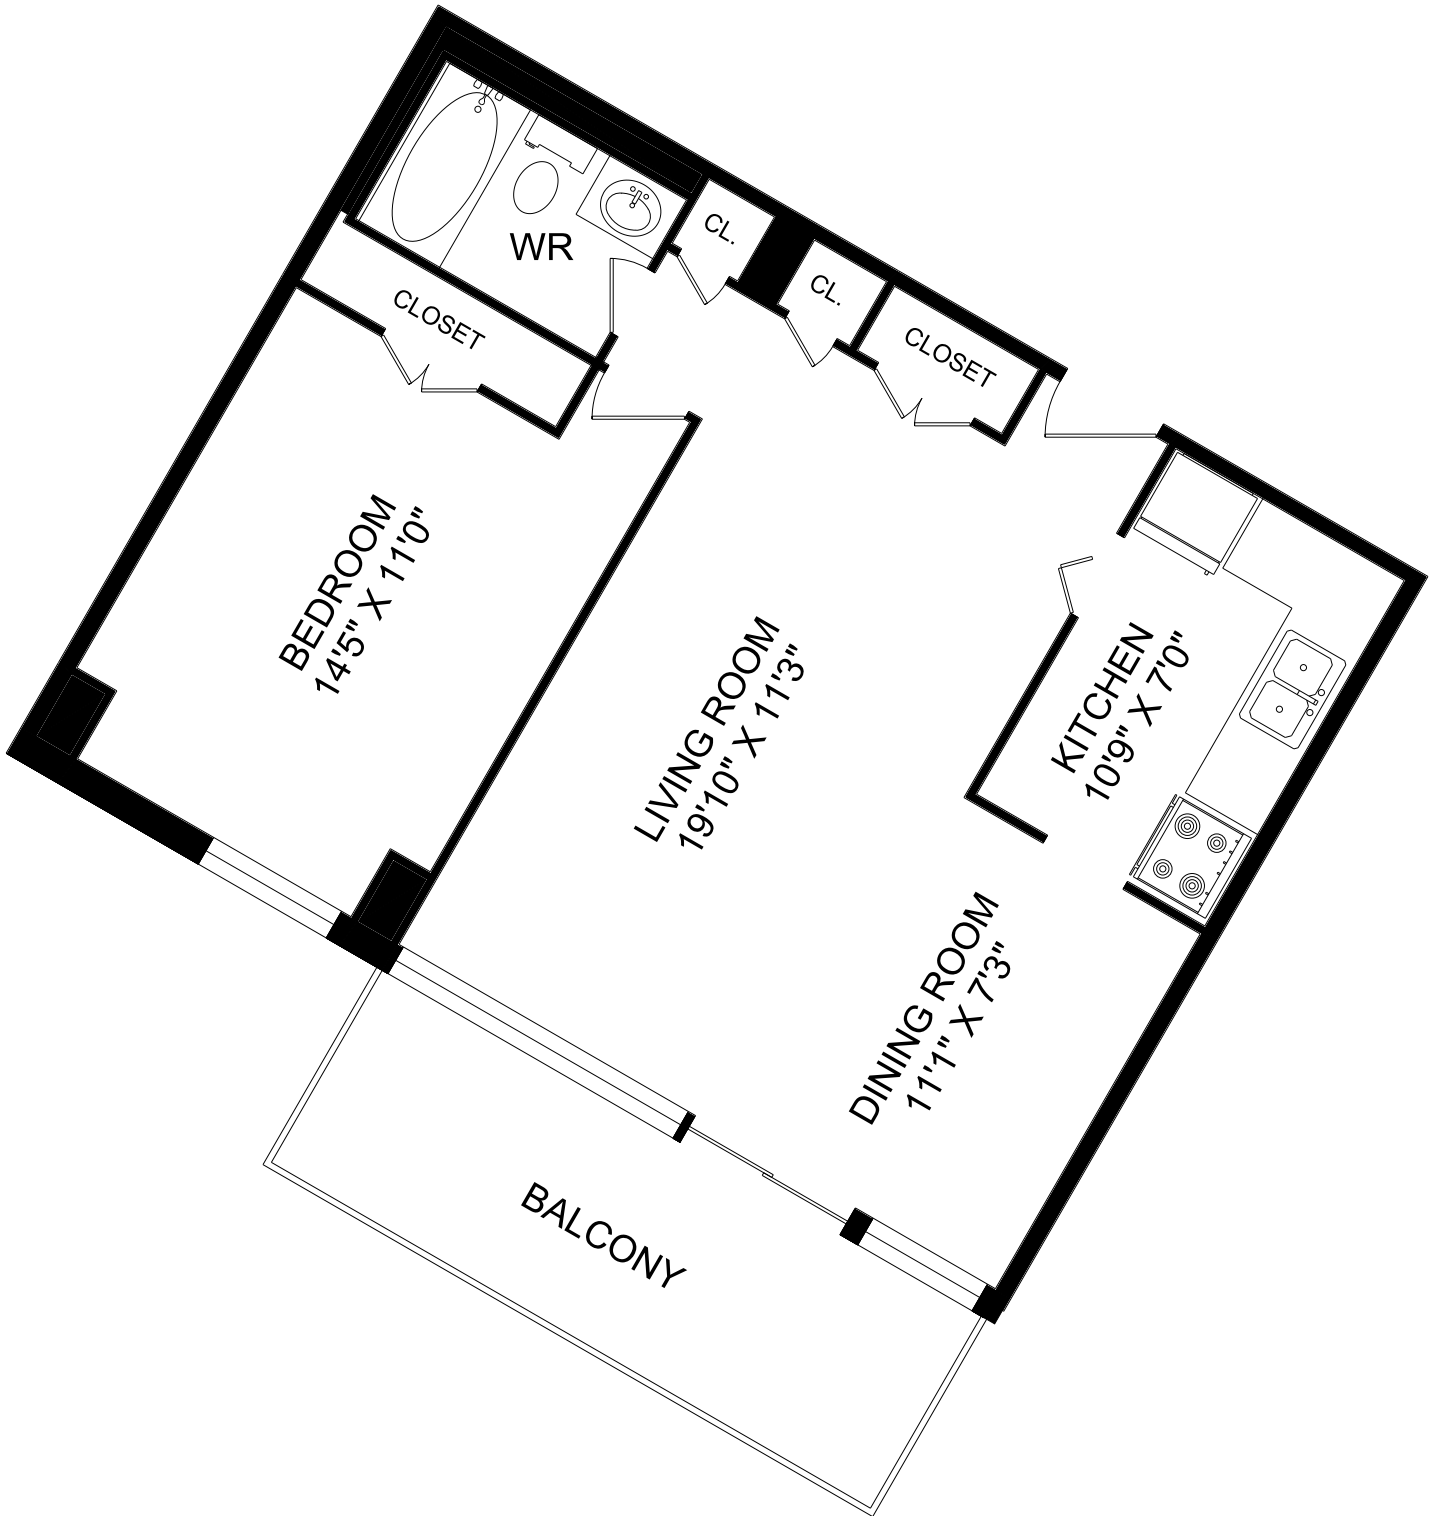

125 PARKWAY FOREST DRIVE

1 BEDROOM UNIT #116
710 SQUARE FEET