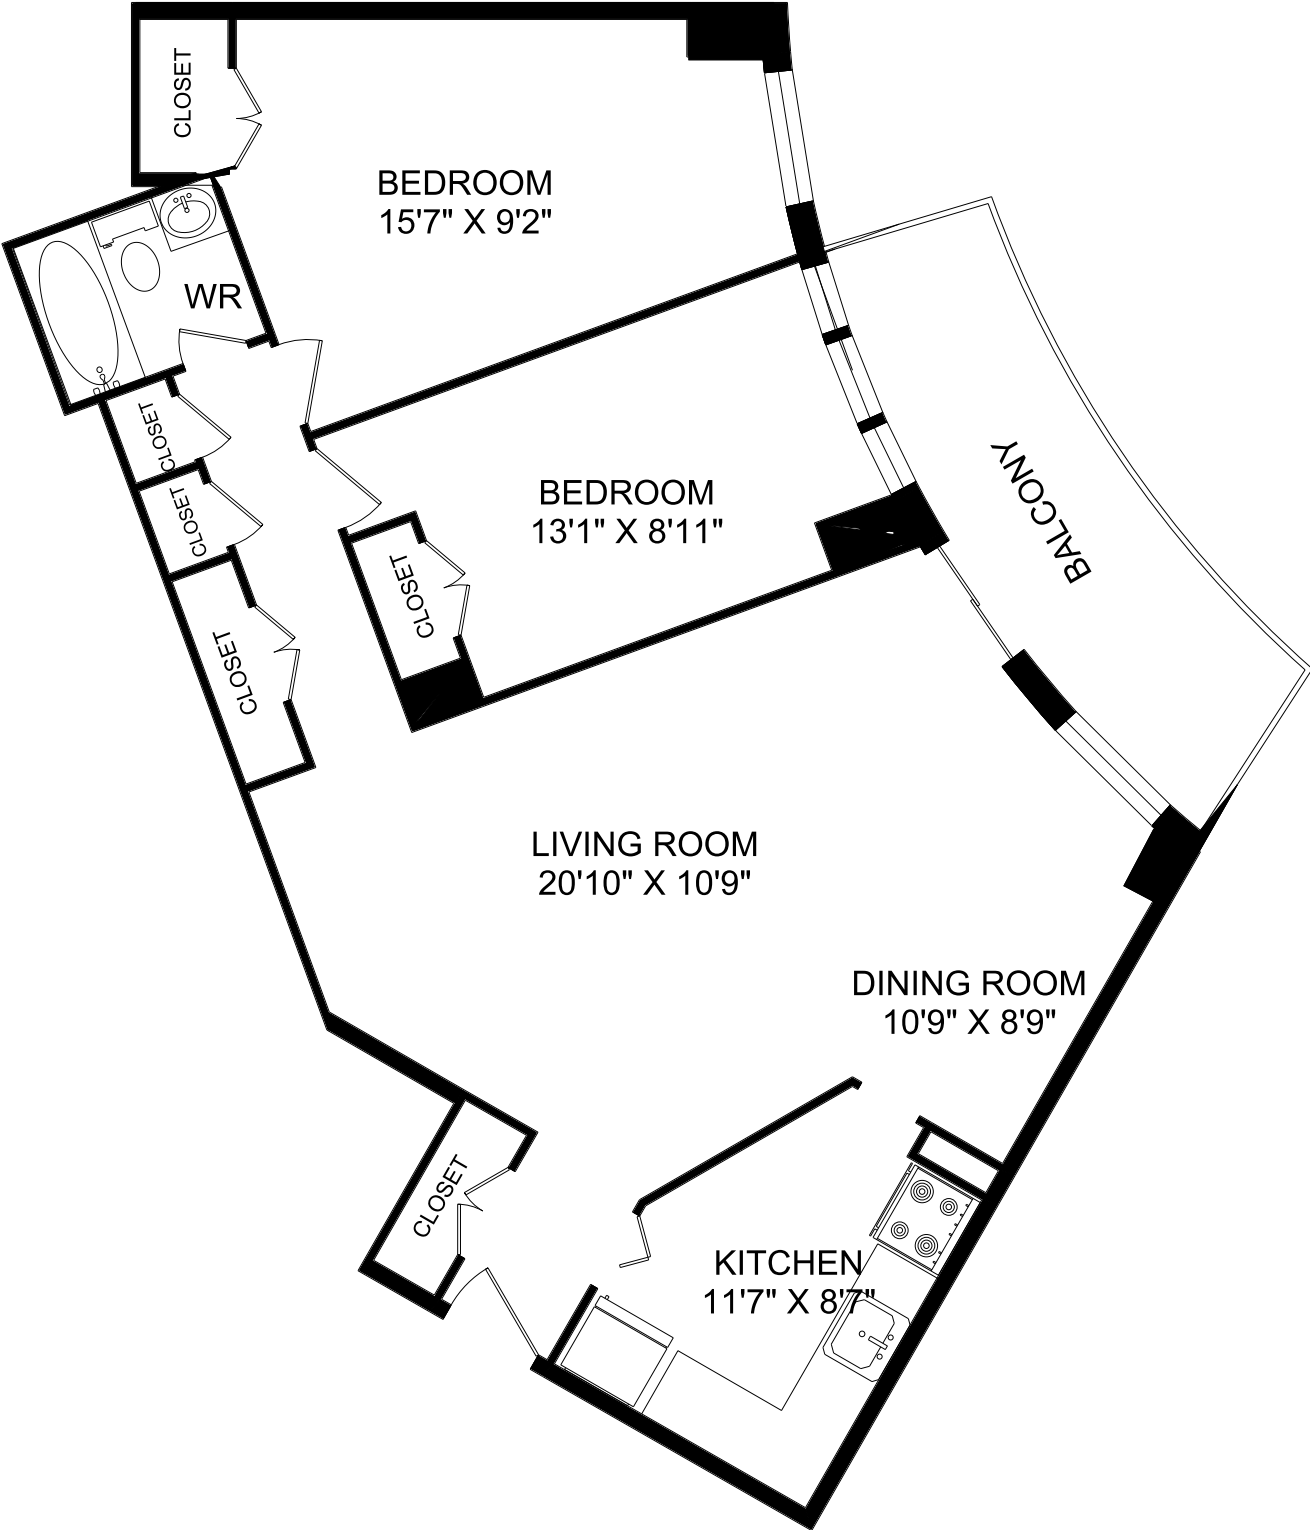

125 PARKWAY FOREST DRIVE
MAIN FLOOR

125 PARKWAY FOREST DRIVE
 MAIN FLOOR
 16,637 SQUARE FEET

125 PARKWAY FOREST DRIVE
TYPICAL FLOOR

125 PARKWAY FOREST DRIVE
 TYPICAL FLOOR
 16,862 SQUARE FEET

125 PARKWAY FOREST DRIVE

125 PARKWAY FOREST DRIVE

2 BEDROOM UNIT #110
925 SQUARE FEET

125 PARKWAY FOREST DRIVE

1 BEDROOM UNIT #111
710 SQUARE FEET

125 PARKWAY FOREST DRIVE

1 BEDROOM UNIT #113
710 SQUARE FEET

125 PARKWAY FOREST DRIVE

2 BEDROOM UNIT #114
876 SQUARE FEET

125 PARKWAY FOREST DRIVE

2 BEDROOM UNIT #115
934 SQUARE FEET

125 PARKWAY FOREST DRIVE

1 BEDROOM UNIT #116
710 SQUARE FEET

125 PARKWAY FOREST DRIVE

2 BEDROOM UNIT #117
855 SQUARE FEET

125 PARKWAY FOREST DRIVE

**2 BEDROOM UNIT #12
921 SQUARE FEET**

125 PARKWAY FOREST DRIVE

1 BEDROOM UNIT #13
710 SQUARE FEET

125 PARKWAY FOREST DRIVE

2 BEDROOM UNIT #14
854 SQUARE FEET

125 PARKWAY FOREST DRIVE