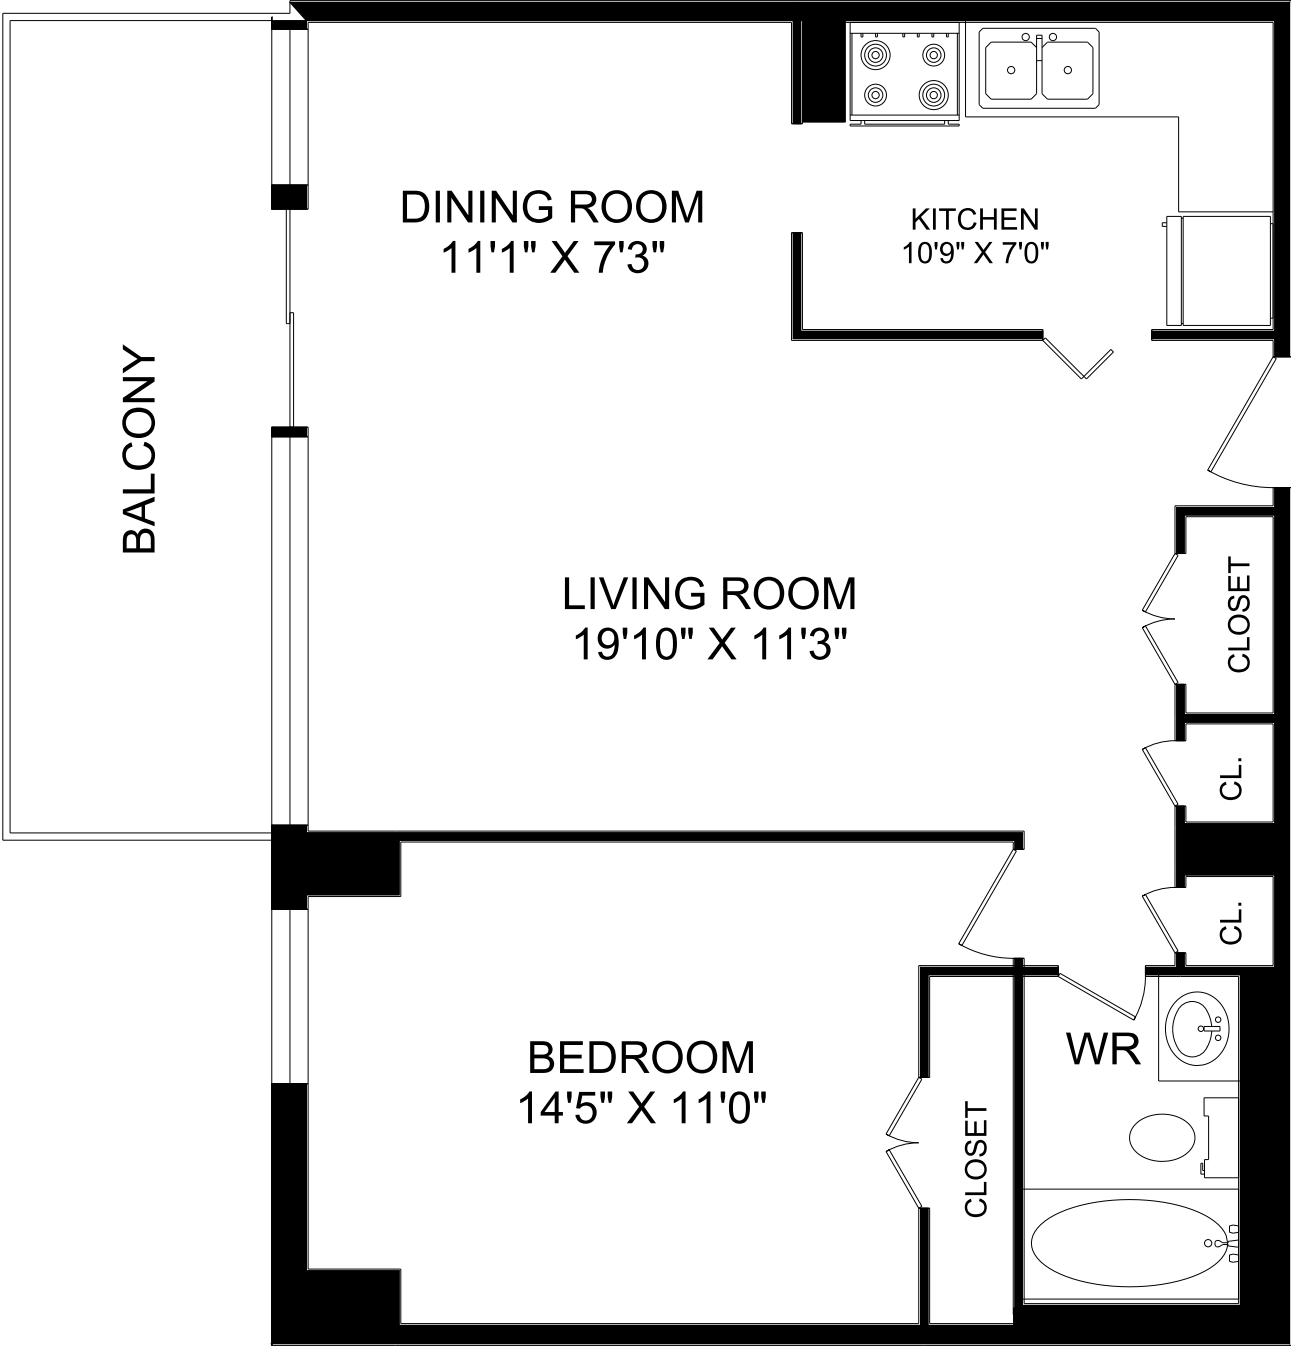

125 PARKWAY FOREST DRIVE
MAIN FLOOR

125 PARKWAY FOREST DRIVE
 MAIN FLOOR
 16,637 SQUARE FEET

125 PARKWAY FOREST DRIVE
TYPICAL FLOOR

125 PARKWAY FOREST DRIVE
 TYPICAL FLOOR
 16,862 SQUARE FEET

125 PARKWAY FOREST DRIVE

1 BEDROOM UNIT #01
710 SQUARE FEET

125 PARKWAY FOREST DRIVE

2 BEDROOM UNIT #02
854 SQUARE FEET

125 PARKWAY FOREST DRIVE

3 BEDROOM UNIT #03
1,116 SQUARE FEET

125 PARKWAY FOREST DRIVE

1 BEDROOM UNIT #04
710 SQUARE FEET

125 PARKWAY FOREST DRIVE

2 BEDROOM UNIT #05
950 SQUARE FEET

125 PARKWAY FOREST DRIVE

1 BEDROOM UNIT #06
710 SQUARE FEET

125 PARKWAY FOREST DRIVE

2 BEDROOM UNIT #07
925 SQUARE FEET

125 PARKWAY FOREST DRIVE

3 BEDROOM UNIT #08
1,116 SQUARE FEET

125 PARKWAY FOREST DRIVE

2 BEDROOM UNIT #09
854 SQUARE FEET

125 PARKWAY FOREST DRIVE

2 BEDROOM UNIT #10
925 SQUARE FEET

125 PARKWAY FOREST DRIVE

1 BEDROOM UNIT #101
710 SQUARE FEET

125 PARKWAY FOREST DRIVE

2 BEDROOM UNIT #102
882 SQUARE FEET