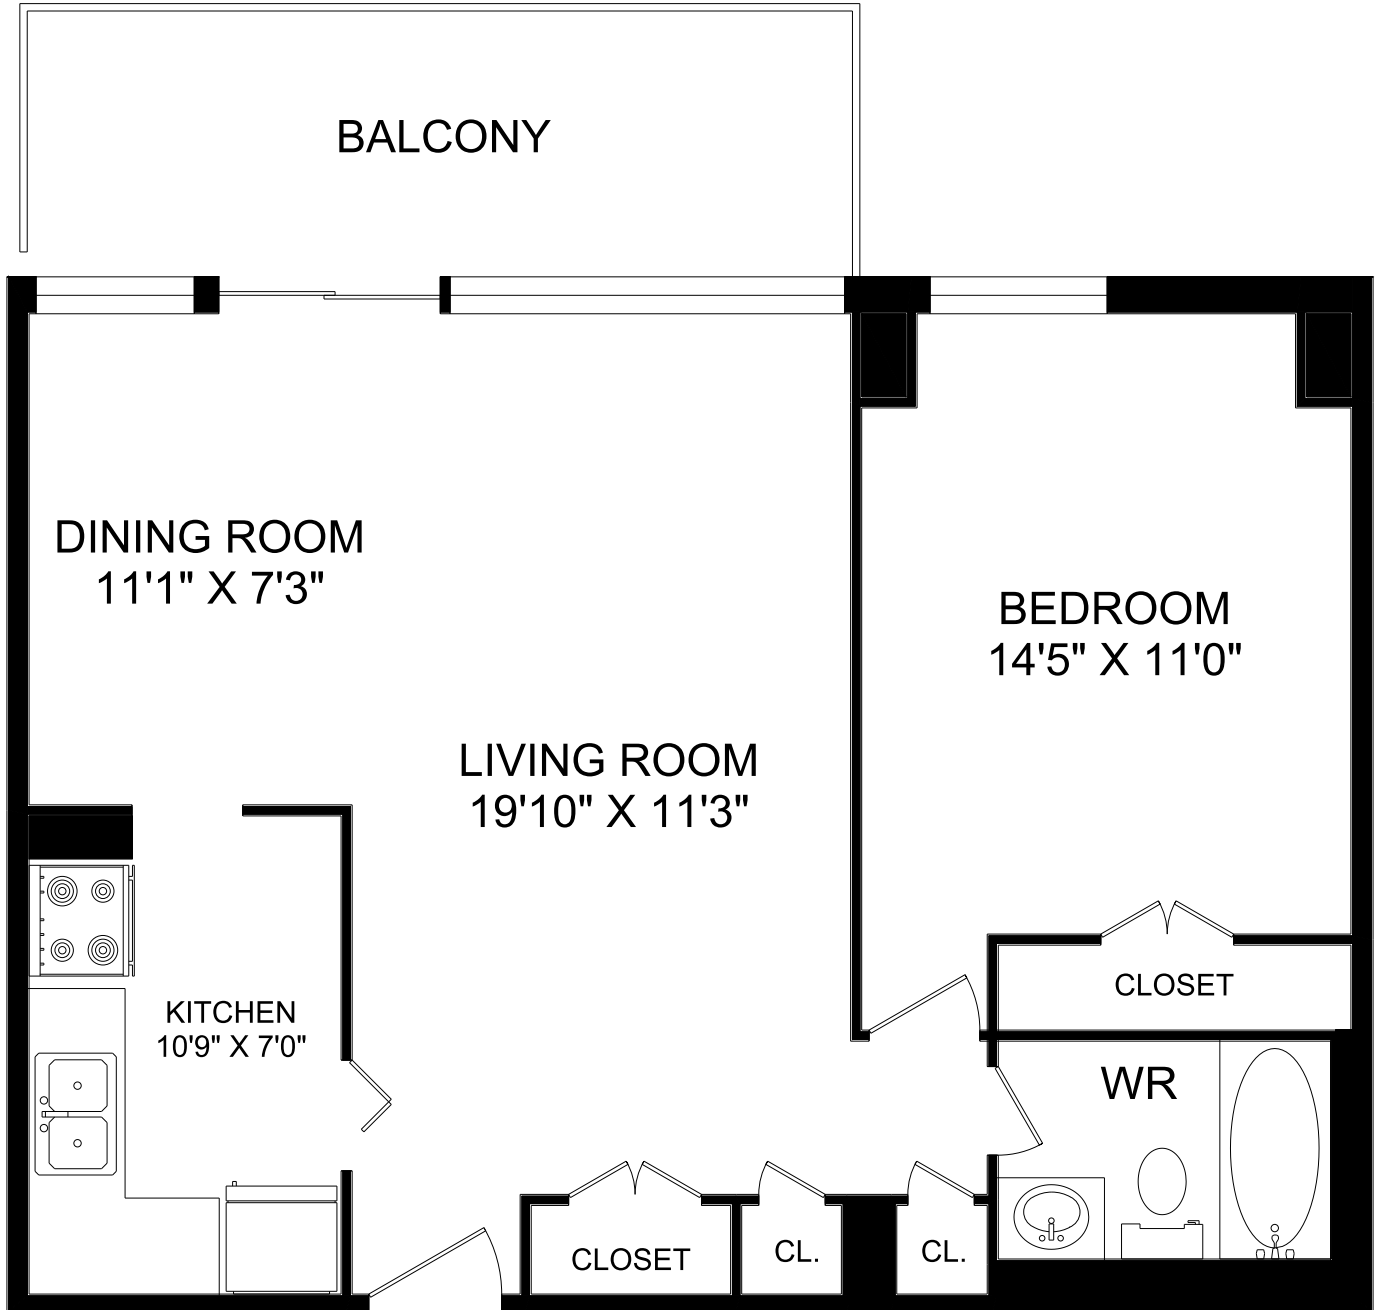

2 BEDROOM UNIT #107
925 SQUARE FEET

125 PARKWAY FOREST DRIVE

2 BEDROOM UNIT #108
934 SQUARE FEET

125 PARKWAY FOREST DRIVE

2 BEDROOM UNIT #109
880 SQUARE FEET

125 PARKWAY FOREST DRIVE

**1 BEDROOM UNIT #11
710 SQUARE FEET**

125 PARKWAY FOREST DRIVE

2 BEDROOM UNIT #110
925 SQUARE FEET

125 PARKWAY FOREST DRIVE

1 BEDROOM UNIT #111
710 SQUARE FEET

125 PARKWAY FOREST DRIVE

1 BEDROOM UNIT #113
710 SQUARE FEET

125 PARKWAY FOREST DRIVE