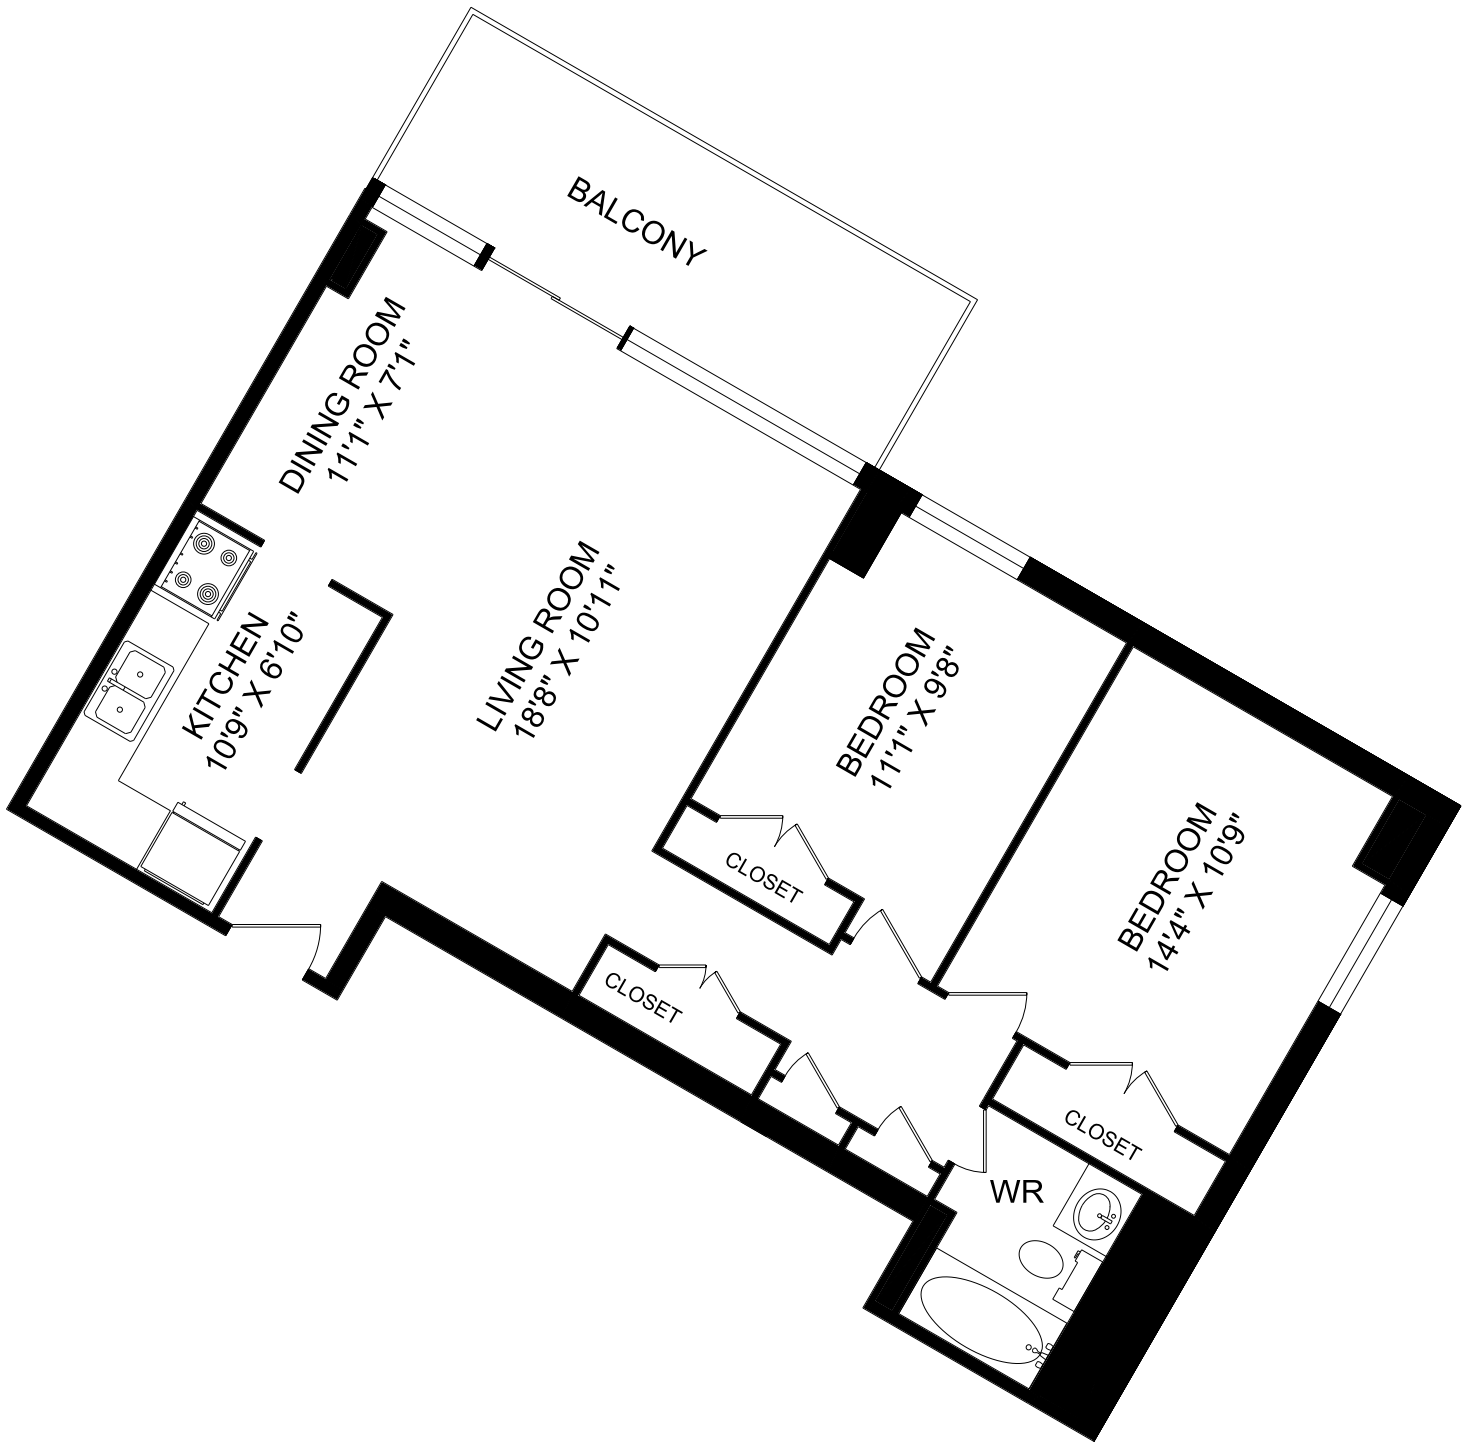

125 PARKWAY FOREST DRIVE

2 BEDROOM UNIT #110
925 SQUARE FEET

125 PARKWAY FOREST DRIVE

1 BEDROOM UNIT #111
710 SQUARE FEET

125 PARKWAY FOREST DRIVE

1 BEDROOM UNIT #113
710 SQUARE FEET

125 PARKWAY FOREST DRIVE

2 BEDROOM UNIT #114
876 SQUARE FEET

125 PARKWAY FOREST DRIVE

2 BEDROOM UNIT #115
934 SQUARE FEET

125 PARKWAY FOREST DRIVE

1 BEDROOM UNIT #116
710 SQUARE FEET

125 PARKWAY FOREST DRIVE

2 BEDROOM UNIT #117
855 SQUARE FEET