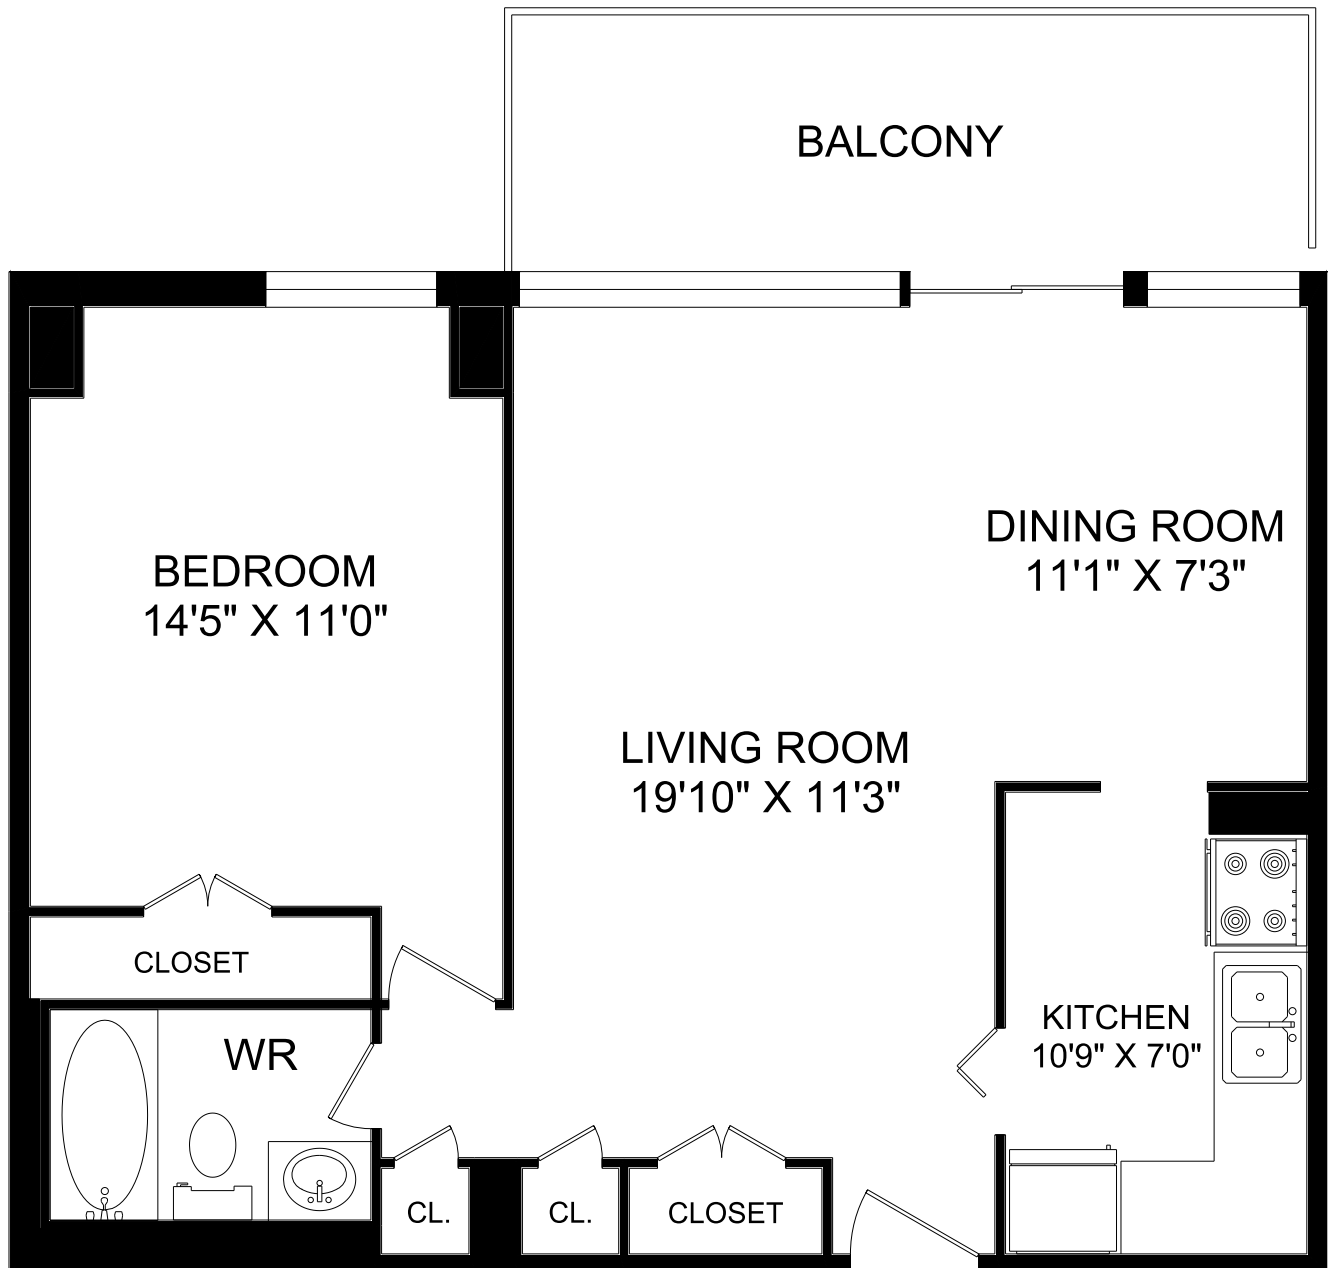

125 PARKWAY FOREST DRIVE

2 BEDROOM UNIT #103
934 SQUARE FEET

125 PARKWAY FOREST DRIVE

1 BEDROOM UNIT #104
710 SQUARE FEET

125 PARKWAY FOREST DRIVE

1 BEDROOM UNIT #106
710 SQUARE FEET

125 PARKWAY FOREST DRIVE

2 BEDROOM UNIT #107
925 SQUARE FEET

125 PARKWAY FOREST DRIVE

2 BEDROOM UNIT #108
934 SQUARE FEET

125 PARKWAY FOREST DRIVE

2 BEDROOM UNIT #109
880 SQUARE FEET

125 PARKWAY FOREST DRIVE

**1 BEDROOM UNIT #11
710 SQUARE FEET**