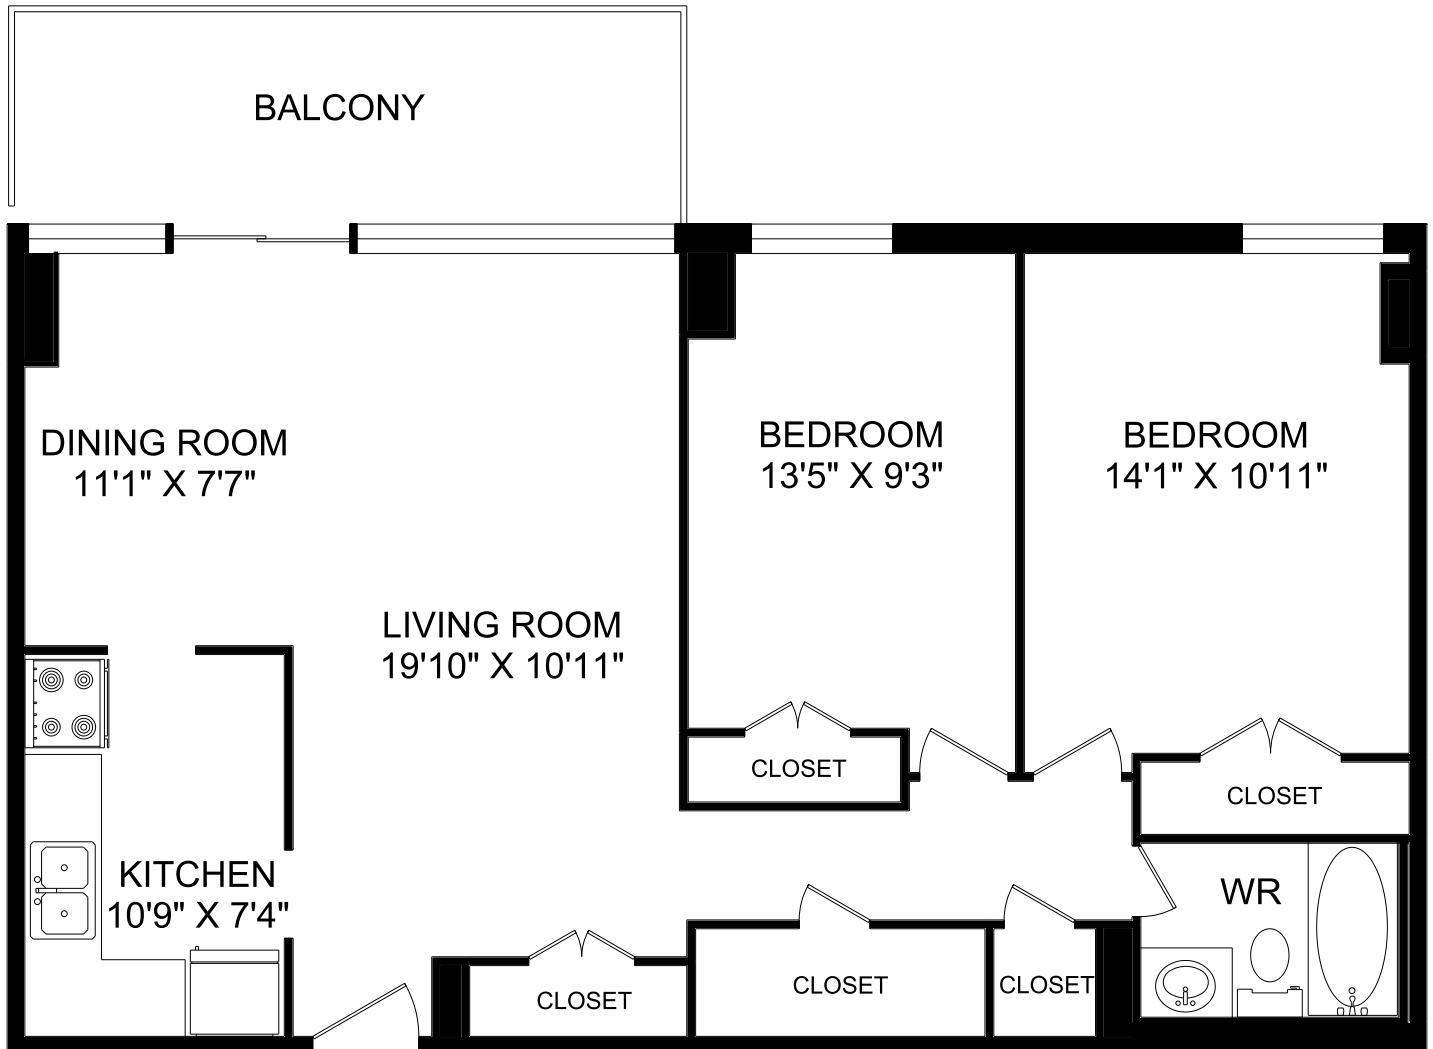

125 PARKWAY FOREST DRIVE

2 BEDROOM UNIT #103
934 SQUARE FEET

125 PARKWAY FOREST DRIVE

1 BEDROOM UNIT #104
710 SQUARE FEET

125 PARKWAY FOREST DRIVE

1 BEDROOM UNIT #106
710 SQUARE FEET

125 PARKWAY FOREST DRIVE

2 BEDROOM UNIT #107
925 SQUARE FEET

125 PARKWAY FOREST DRIVE

2 BEDROOM UNIT #108
934 SQUARE FEET

125 PARKWAY FOREST DRIVE

2 BEDROOM UNIT #109
880 SQUARE FEET

125 PARKWAY FOREST DRIVE

**1 BEDROOM UNIT #11
710 SQUARE FEET**