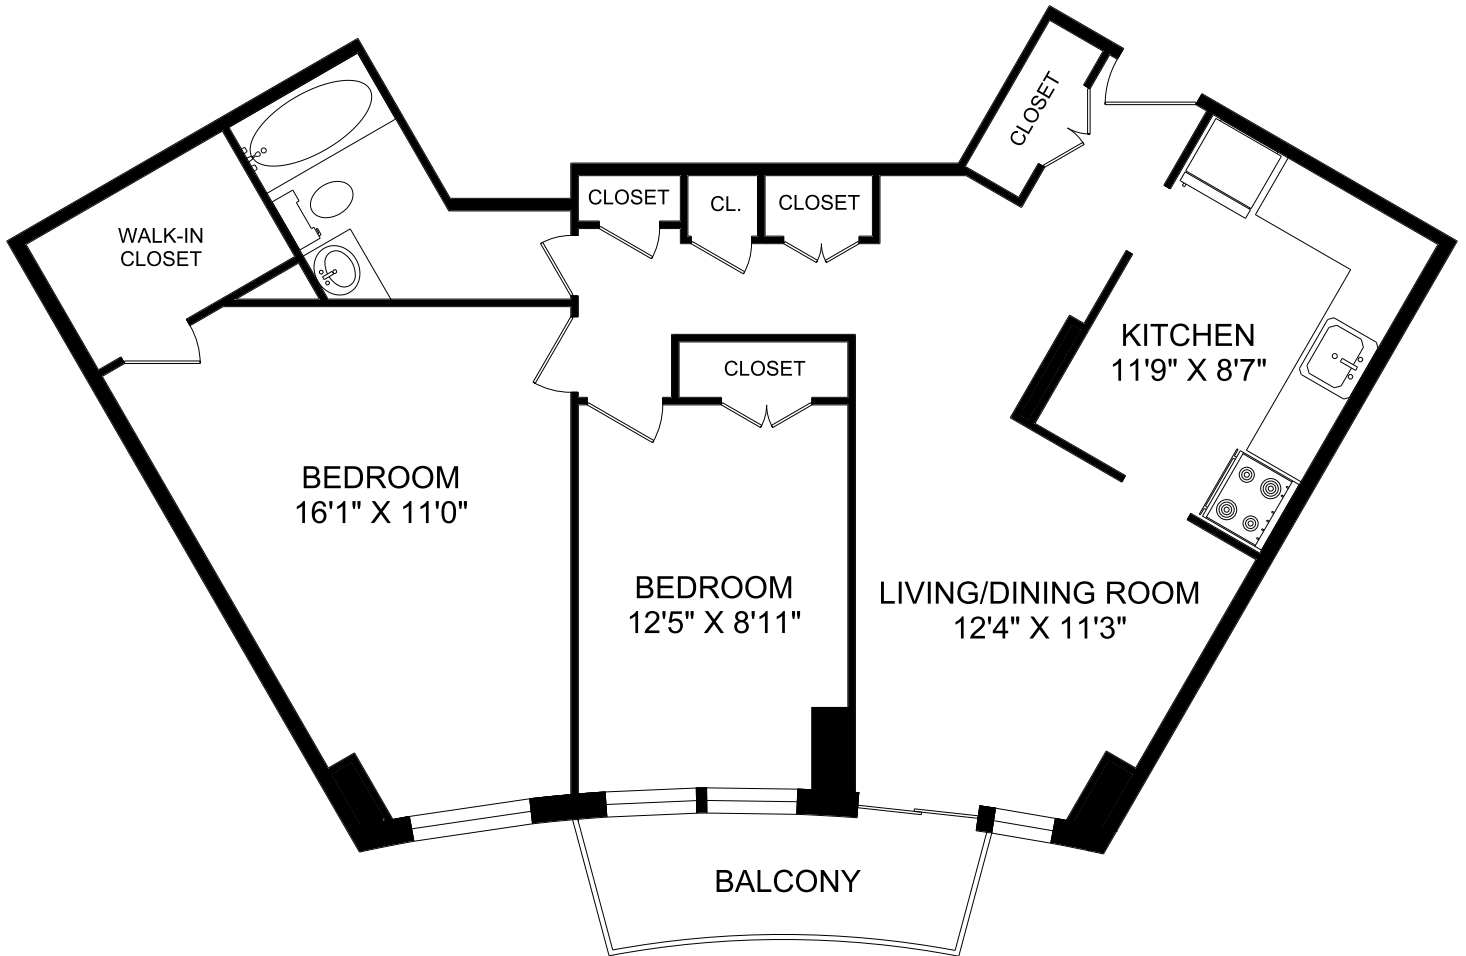

125 PARKWAY FOREST DRIVE
MAIN FLOOR

125 PARKWAY FOREST DRIVE
 MAIN FLOOR
 16,637 SQUARE FEET

125 PARKWAY FOREST DRIVE
TYPICAL FLOOR

125 PARKWAY FOREST DRIVE
 TYPICAL FLOOR
 16,862 SQUARE FEET

125 PARKWAY FOREST DRIVE

125 PARKWAY FOREST DRIVE

2 BEDROOM UNIT #110
925 SQUARE FEET

125 PARKWAY FOREST DRIVE

1 BEDROOM UNIT #111
710 SQUARE FEET

125 PARKWAY FOREST DRIVE

1 BEDROOM UNIT #113
710 SQUARE FEET

125 PARKWAY FOREST DRIVE

2 BEDROOM UNIT #114
876 SQUARE FEET

125 PARKWAY FOREST DRIVE

2 BEDROOM UNIT #115
934 SQUARE FEET

125 PARKWAY FOREST DRIVE

1 BEDROOM UNIT #116
710 SQUARE FEET

125 PARKWAY FOREST DRIVE

2 BEDROOM UNIT #117
855 SQUARE FEET

125 PARKWAY FOREST DRIVE

**2 BEDROOM UNIT #12
921 SQUARE FEET**

125 PARKWAY FOREST DRIVE

1 BEDROOM UNIT #13
710 SQUARE FEET

125 PARKWAY FOREST DRIVE

2 BEDROOM UNIT #14
854 SQUARE FEET

125 PARKWAY FOREST DRIVE