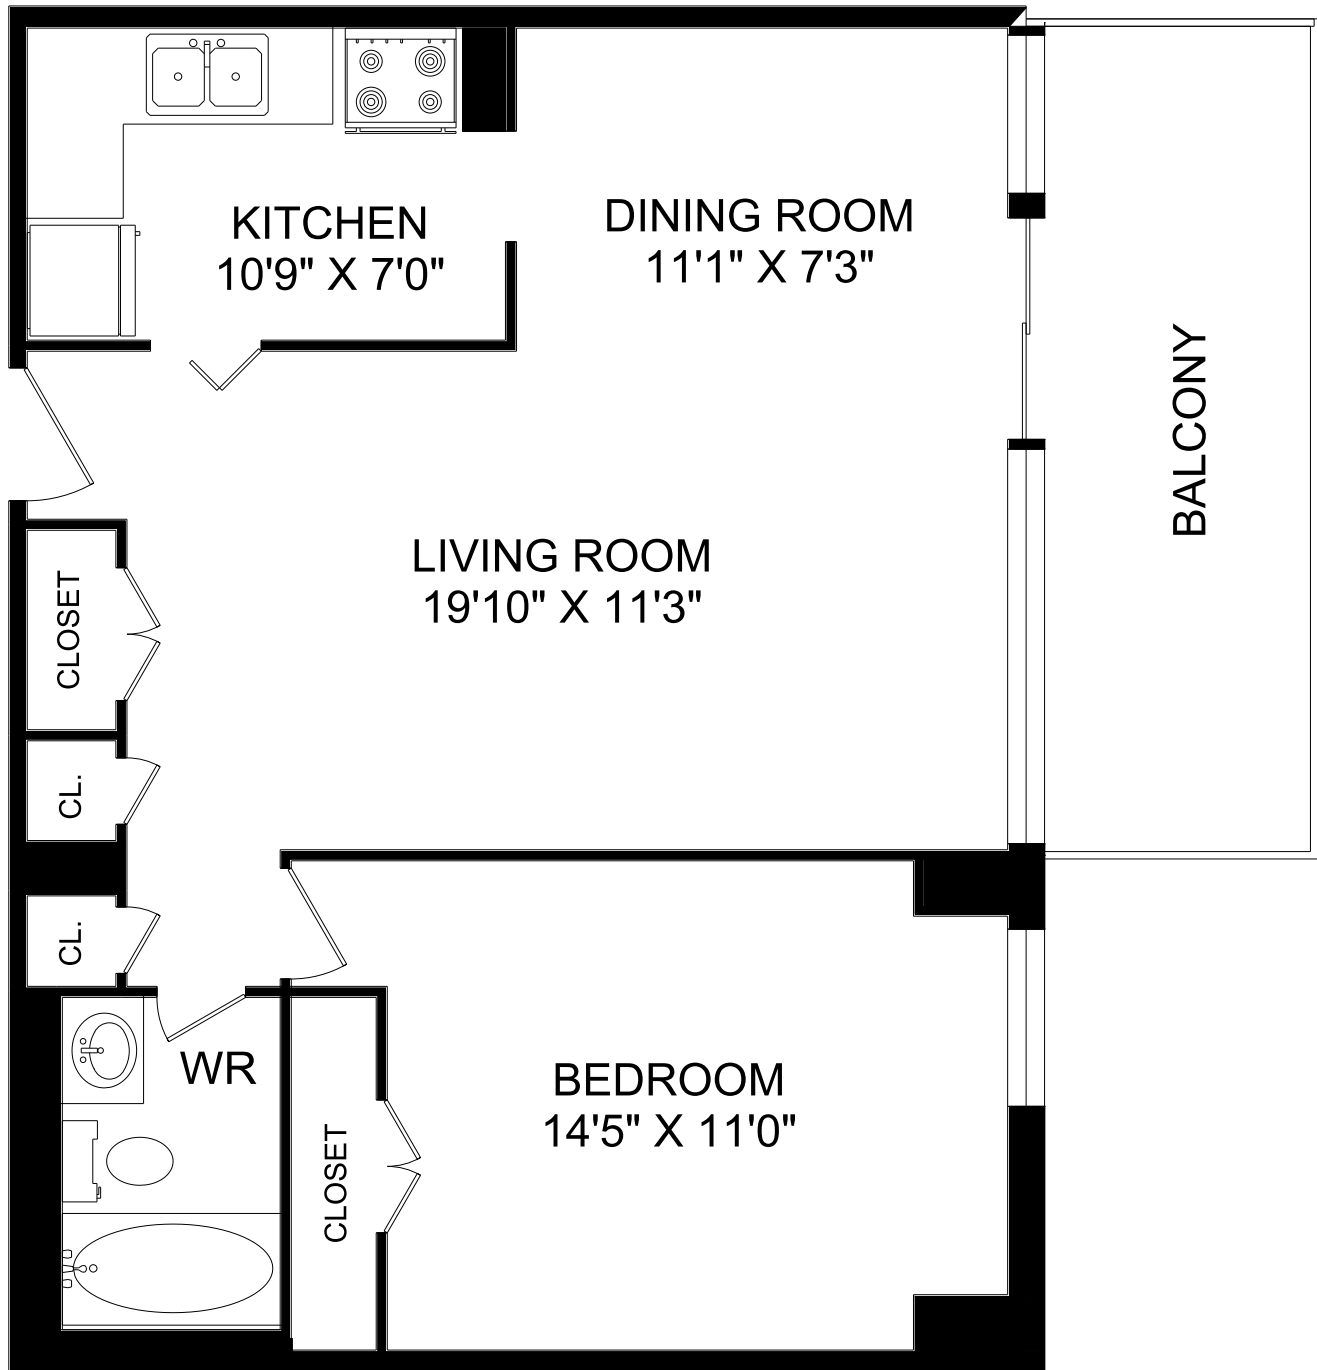

125 PARKWAY FOREST DRIVE
MAIN FLOOR

125 PARKWAY FOREST DRIVE
 MAIN FLOOR
 16,637 SQUARE FEET

125 PARKWAY FOREST DRIVE
TYPICAL FLOOR

125 PARKWAY FOREST DRIVE
 TYPICAL FLOOR
 16,862 SQUARE FEET

125 PARKWAY FOREST DRIVE

125 PARKWAY FOREST DRIVE

2 BEDROOM UNIT #103
934 SQUARE FEET

125 PARKWAY FOREST DRIVE

1 BEDROOM UNIT #104
710 SQUARE FEET

125 PARKWAY FOREST DRIVE

1 BEDROOM UNIT #106
710 SQUARE FEET

125 PARKWAY FOREST DRIVE

2 BEDROOM UNIT #107
925 SQUARE FEET

125 PARKWAY FOREST DRIVE

2 BEDROOM UNIT #108
934 SQUARE FEET

125 PARKWAY FOREST DRIVE

2 BEDROOM UNIT #109
880 SQUARE FEET

125 PARKWAY FOREST DRIVE

**1 BEDROOM UNIT #11
710 SQUARE FEET**

125 PARKWAY FOREST DRIVE

2 BEDROOM UNIT #110
925 SQUARE FEET

125 PARKWAY FOREST DRIVE

1 BEDROOM UNIT #111
710 SQUARE FEET

125 PARKWAY FOREST DRIVE

1 BEDROOM UNIT #113
710 SQUARE FEET

125 PARKWAY FOREST DRIVE