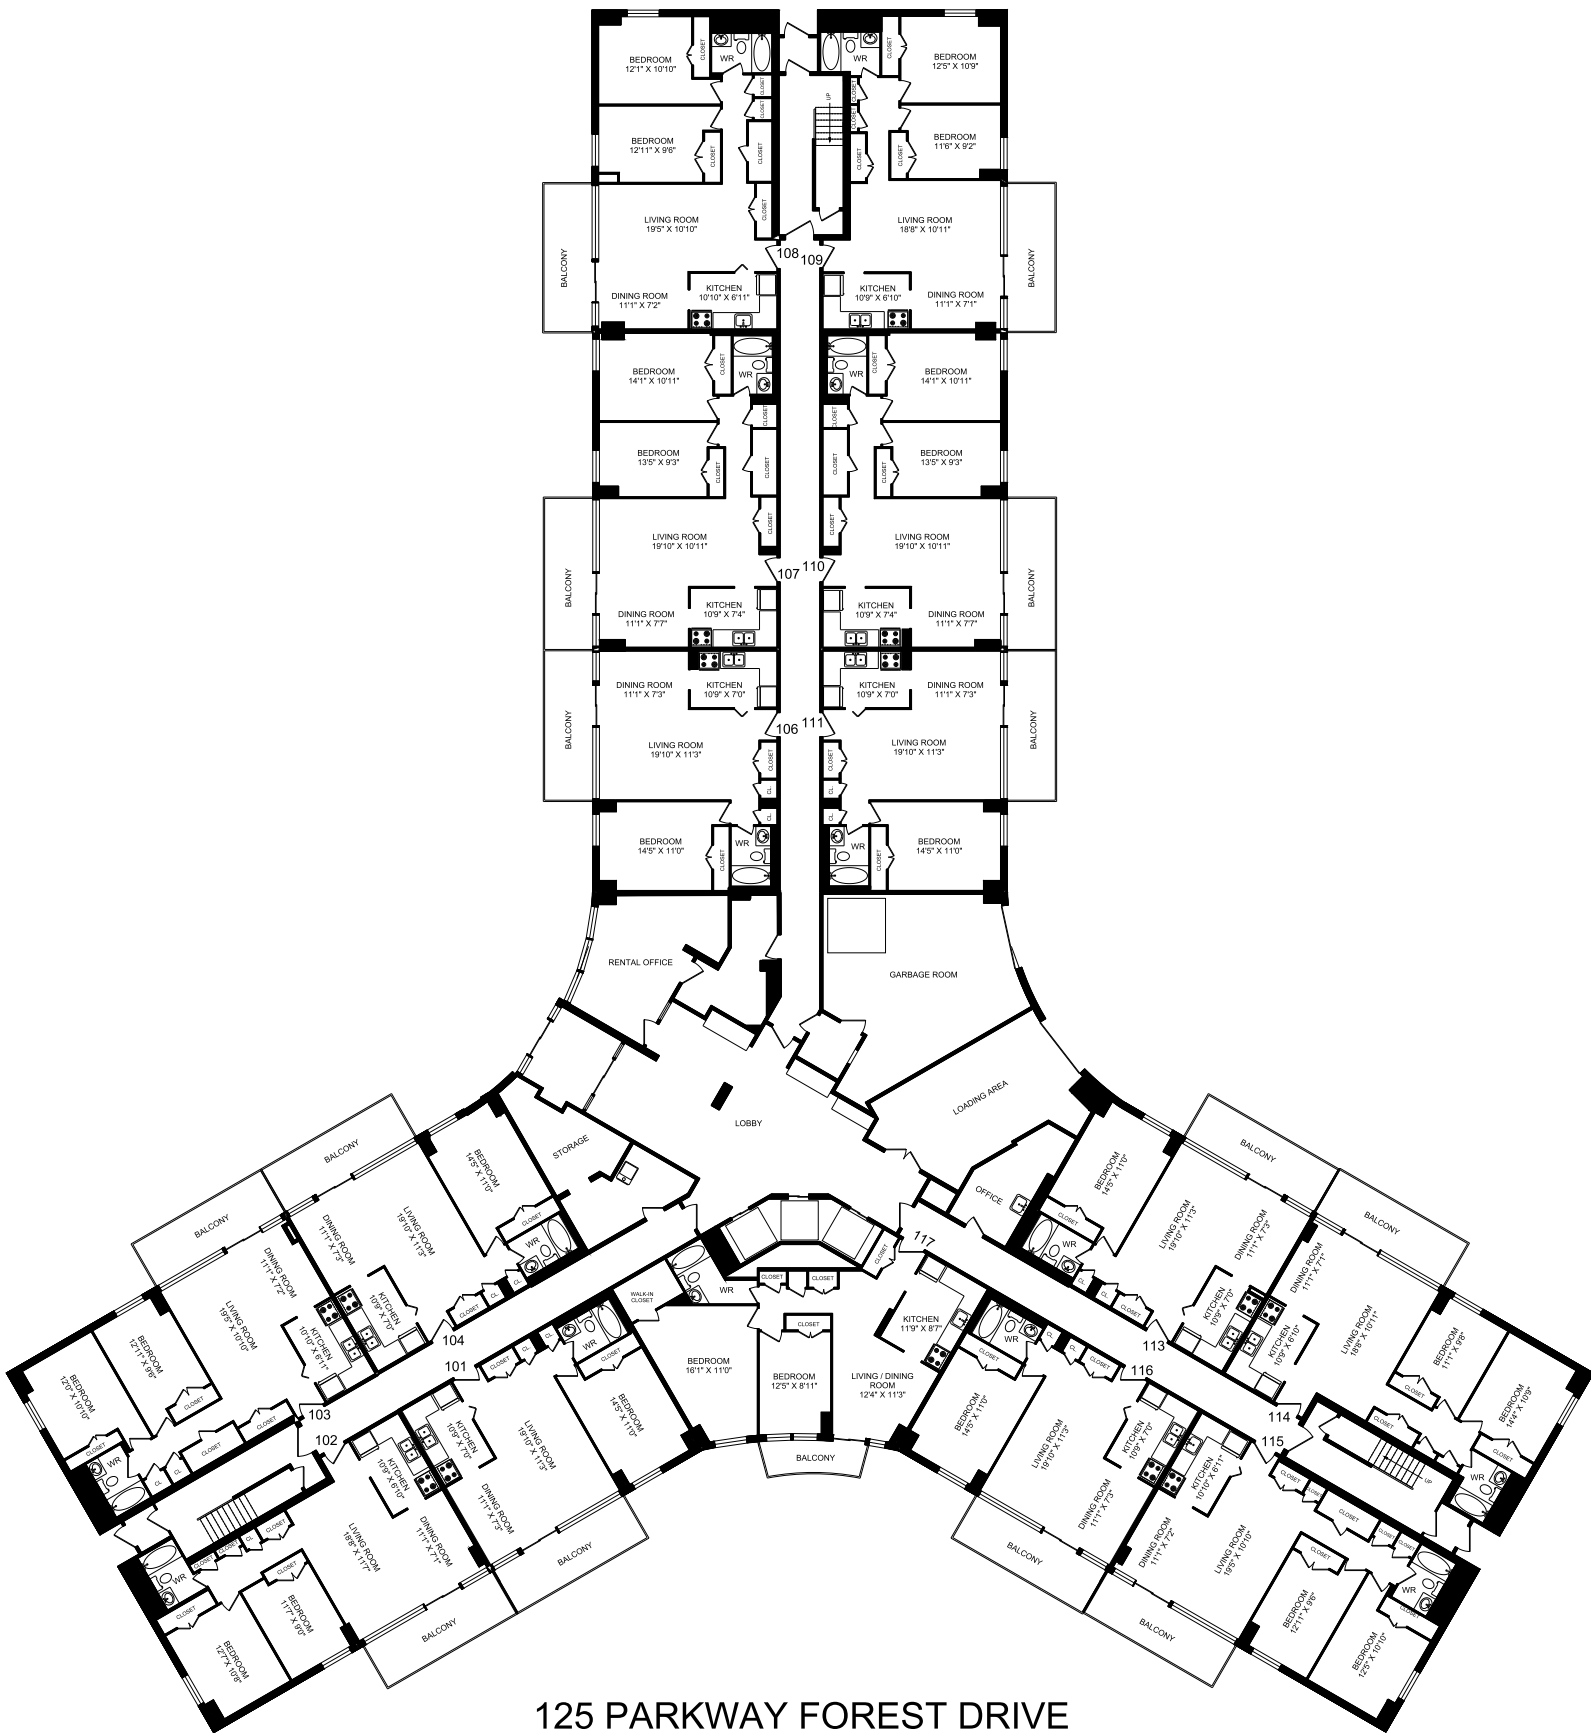

125 PARKWAY FOREST DRIVE
MAIN FLOOR

125 PARKWAY FOREST DRIVE
 MAIN FLOOR
 16,637 SQUARE FEET

125 PARKWAY FOREST DRIVE
TYPICAL FLOOR

125 PARKWAY FOREST DRIVE
 TYPICAL FLOOR
 16,862 SQUARE FEET

125 PARKWAY FOREST DRIVE

1 BEDROOM UNIT #01
710 SQUARE FEET

125 PARKWAY FOREST DRIVE

2 BEDROOM UNIT #02
854 SQUARE FEET

125 PARKWAY FOREST DRIVE

3 BEDROOM UNIT #03
1,116 SQUARE FEET

125 PARKWAY FOREST DRIVE

1 BEDROOM UNIT #04
710 SQUARE FEET

125 PARKWAY FOREST DRIVE

2 BEDROOM UNIT #05
950 SQUARE FEET

125 PARKWAY FOREST DRIVE

1 BEDROOM UNIT #06
710 SQUARE FEET

125 PARKWAY FOREST DRIVE

2 BEDROOM UNIT #07
925 SQUARE FEET

125 PARKWAY FOREST DRIVE

3 BEDROOM UNIT #08
1,116 SQUARE FEET

125 PARKWAY FOREST DRIVE

2 BEDROOM UNIT #09
854 SQUARE FEET

125 PARKWAY FOREST DRIVE

2 BEDROOM UNIT #10
925 SQUARE FEET

125 PARKWAY FOREST DRIVE

1 BEDROOM UNIT #101
710 SQUARE FEET

125 PARKWAY FOREST DRIVE

2 BEDROOM UNIT #102
882 SQUARE FEET