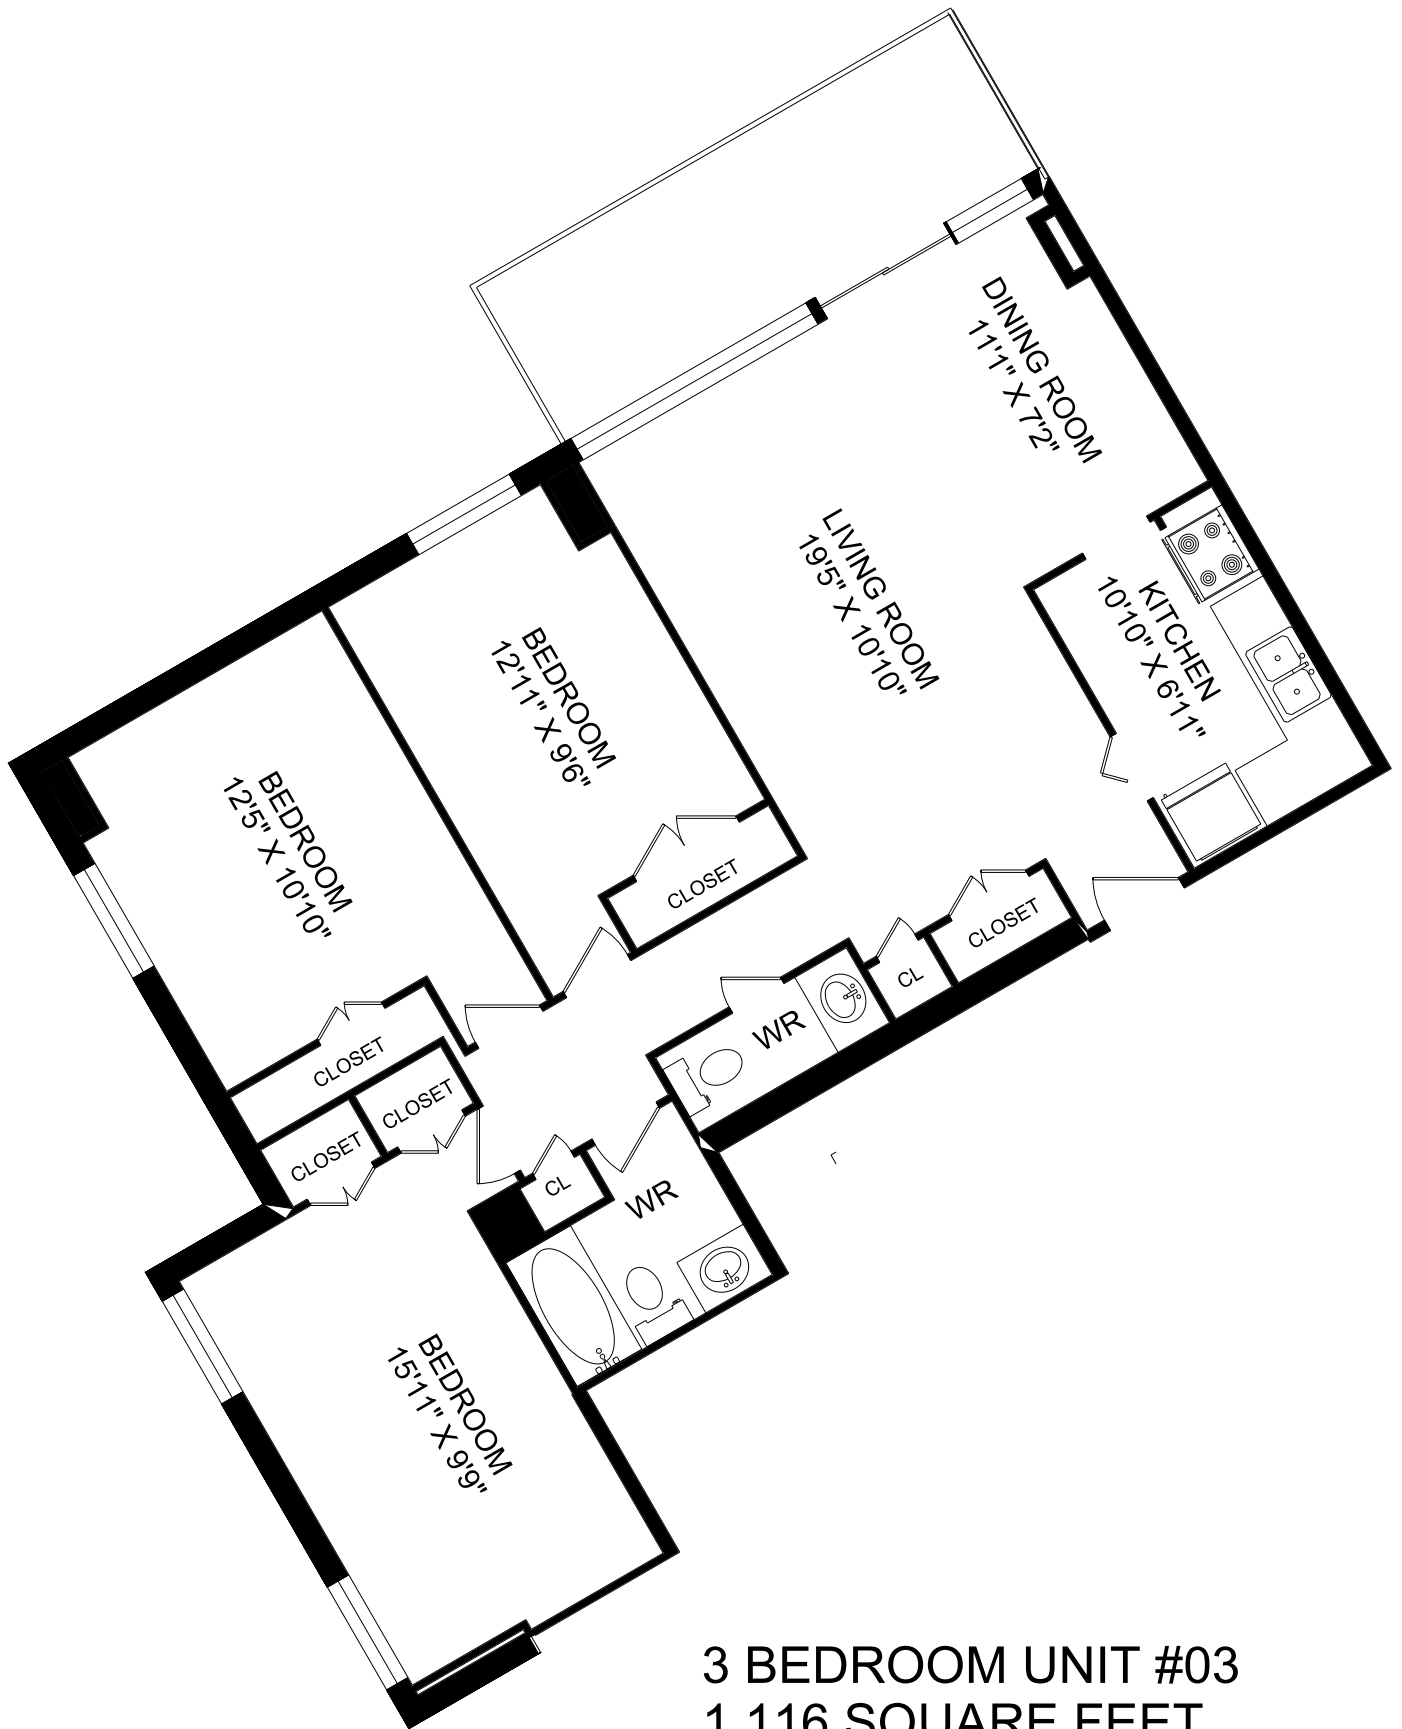

125 PARKWAY FOREST DRIVE
MAIN FLOOR

125 PARKWAY FOREST DRIVE
 MAIN FLOOR
 16,637 SQUARE FEET

125 PARKWAY FOREST DRIVE
TYPICAL FLOOR

125 PARKWAY FOREST DRIVE
 TYPICAL FLOOR
 16,862 SQUARE FEET

125 PARKWAY FOREST DRIVE

1 BEDROOM UNIT #01
710 SQUARE FEET

125 PARKWAY FOREST DRIVE

2 BEDROOM UNIT #02
854 SQUARE FEET

125 PARKWAY FOREST DRIVE

3 BEDROOM UNIT #03
1,116 SQUARE FEET

125 PARKWAY FOREST DRIVE

1 BEDROOM UNIT #04
710 SQUARE FEET

125 PARKWAY FOREST DRIVE

2 BEDROOM UNIT #05
950 SQUARE FEET

125 PARKWAY FOREST DRIVE

1 BEDROOM UNIT #06
710 SQUARE FEET

125 PARKWAY FOREST DRIVE

2 BEDROOM UNIT #07
925 SQUARE FEET

125 PARKWAY FOREST DRIVE

3 BEDROOM UNIT #08
1,116 SQUARE FEET

125 PARKWAY FOREST DRIVE

2 BEDROOM UNIT #09
854 SQUARE FEET

125 PARKWAY FOREST DRIVE

2 BEDROOM UNIT #10
925 SQUARE FEET

125 PARKWAY FOREST DRIVE

1 BEDROOM UNIT #101
710 SQUARE FEET

125 PARKWAY FOREST DRIVE

2 BEDROOM UNIT #102
882 SQUARE FEET