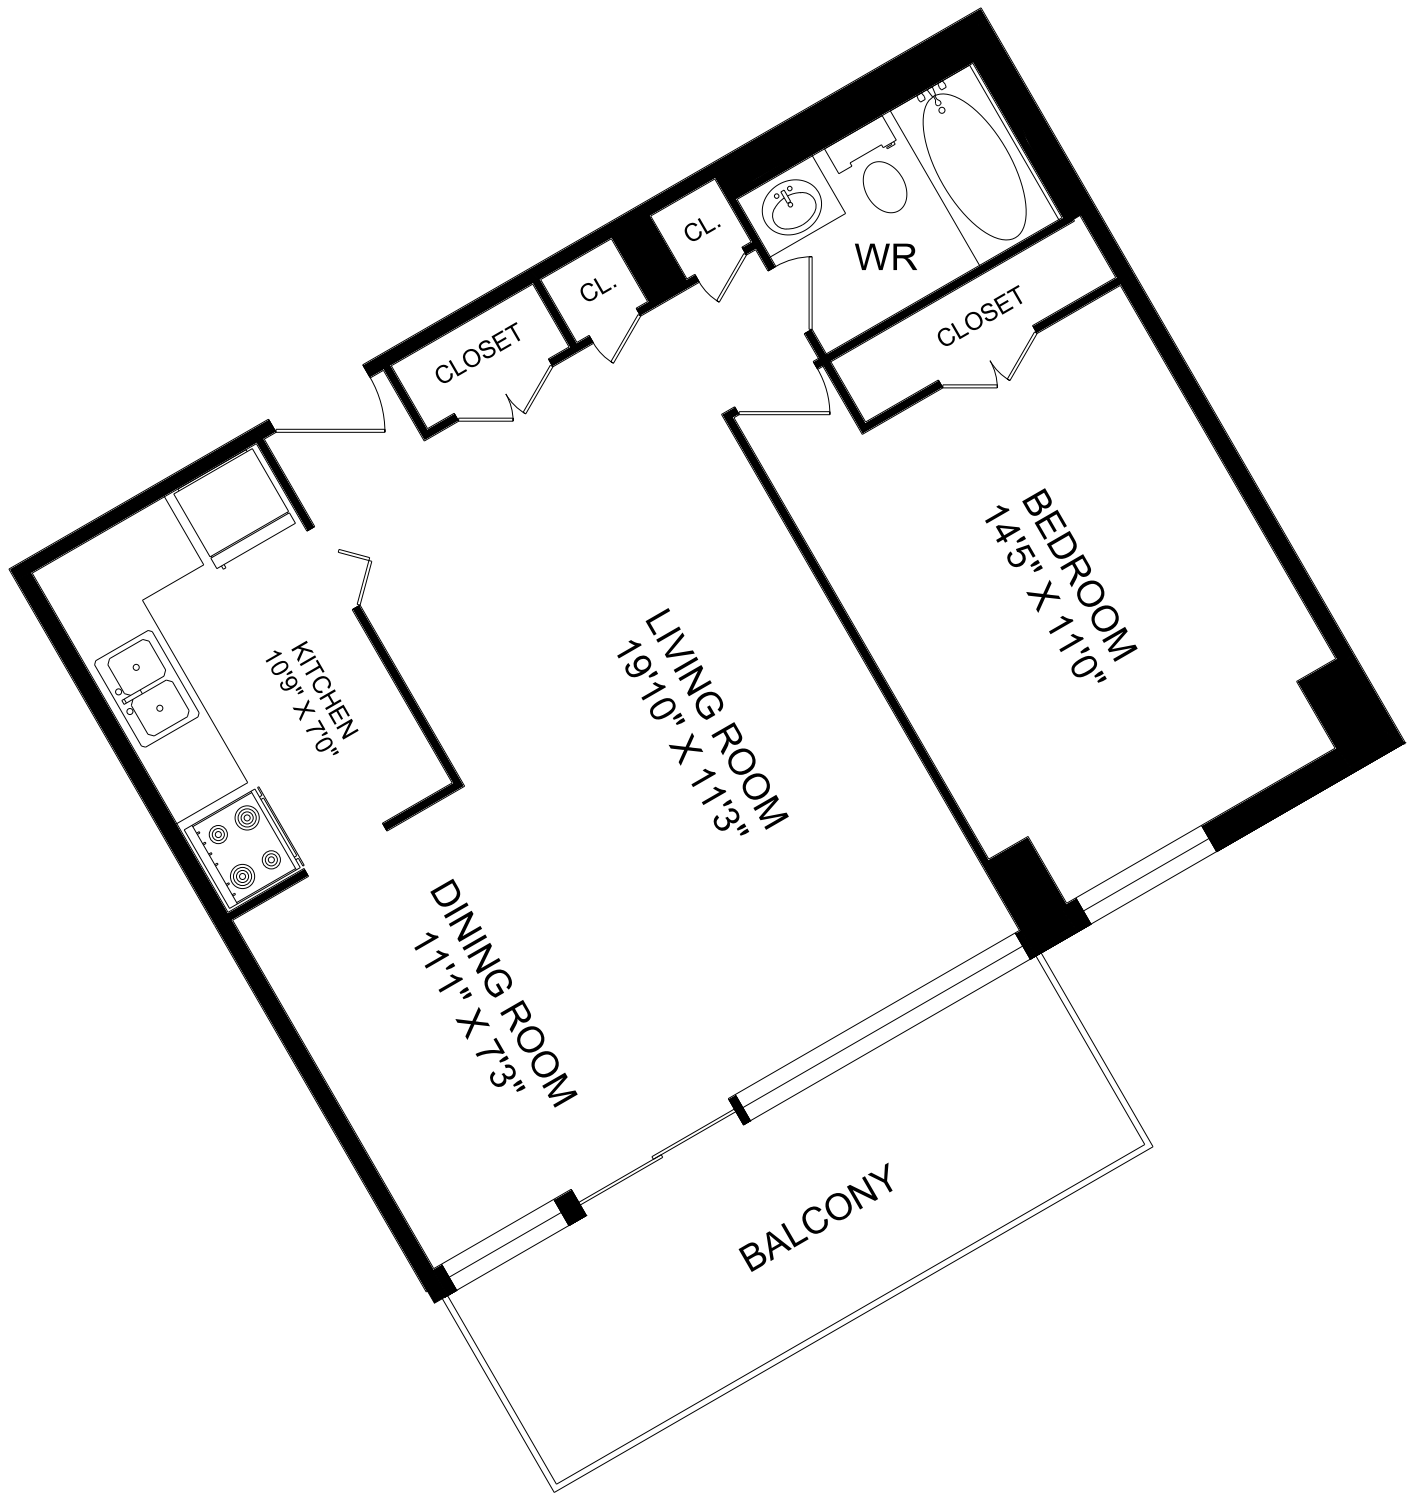

125 PARKWAY FOREST DRIVE
MAIN FLOOR

125 PARKWAY FOREST DRIVE
 MAIN FLOOR
 16,637 SQUARE FEET

125 PARKWAY FOREST DRIVE
TYPICAL FLOOR

125 PARKWAY FOREST DRIVE
 TYPICAL FLOOR
 16,862 SQUARE FEET

125 PARKWAY FOREST DRIVE

1 BEDROOM UNIT #01
710 SQUARE FEET

125 PARKWAY FOREST DRIVE

2 BEDROOM UNIT #02
854 SQUARE FEET

125 PARKWAY FOREST DRIVE

3 BEDROOM UNIT #03
1,116 SQUARE FEET

125 PARKWAY FOREST DRIVE

1 BEDROOM UNIT #04
710 SQUARE FEET

125 PARKWAY FOREST DRIVE

2 BEDROOM UNIT #05
950 SQUARE FEET

125 PARKWAY FOREST DRIVE

1 BEDROOM UNIT #06
710 SQUARE FEET

125 PARKWAY FOREST DRIVE

2 BEDROOM UNIT #07
925 SQUARE FEET

125 PARKWAY FOREST DRIVE

3 BEDROOM UNIT #08
1,116 SQUARE FEET

125 PARKWAY FOREST DRIVE

2 BEDROOM UNIT #09
854 SQUARE FEET

125 PARKWAY FOREST DRIVE

2 BEDROOM UNIT #10
925 SQUARE FEET

125 PARKWAY FOREST DRIVE

1 BEDROOM UNIT #101
710 SQUARE FEET

125 PARKWAY FOREST DRIVE

2 BEDROOM UNIT #102
882 SQUARE FEET