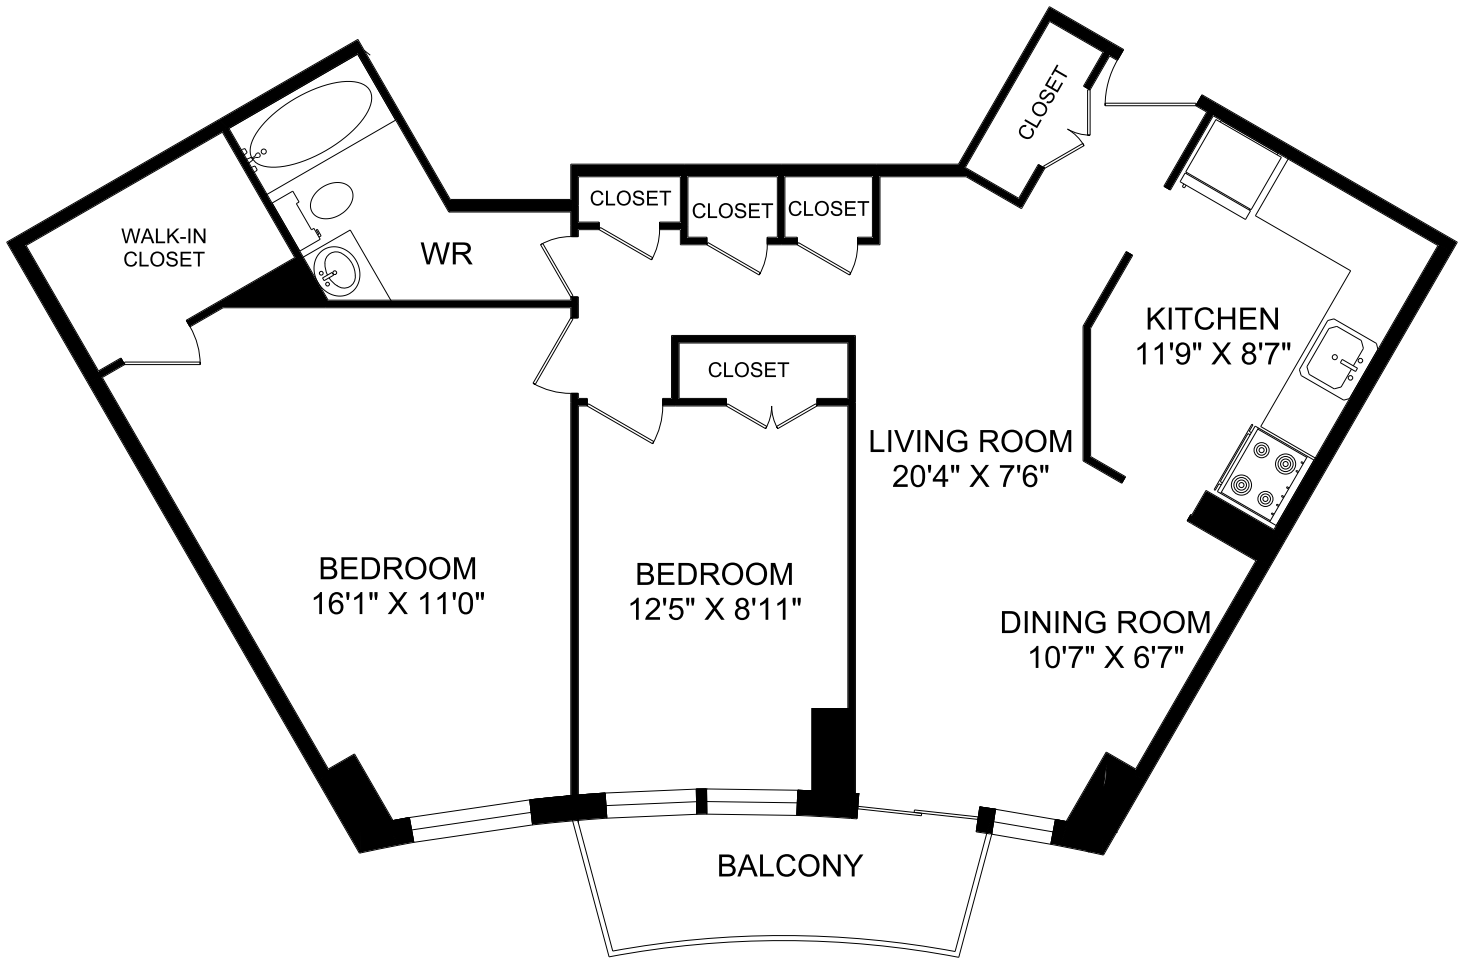

125 PARKWAY FOREST DRIVE
MAIN FLOOR

125 PARKWAY FOREST DRIVE
 MAIN FLOOR
 16,637 SQUARE FEET

125 PARKWAY FOREST DRIVE
TYPICAL FLOOR

125 PARKWAY FOREST DRIVE
 TYPICAL FLOOR
 16,862 SQUARE FEET

125 PARKWAY FOREST DRIVE

2 BEDROOM UNIT #114
876 SQUARE FEET

125 PARKWAY FOREST DRIVE

2 BEDROOM UNIT #115
934 SQUARE FEET

125 PARKWAY FOREST DRIVE

1 BEDROOM UNIT #116
710 SQUARE FEET

125 PARKWAY FOREST DRIVE

2 BEDROOM UNIT #117
855 SQUARE FEET

125 PARKWAY FOREST DRIVE

**2 BEDROOM UNIT #12
921 SQUARE FEET**

125 PARKWAY FOREST DRIVE

1 BEDROOM UNIT #13
710 SQUARE FEET

125 PARKWAY FOREST DRIVE

2 BEDROOM UNIT #14
854 SQUARE FEET

125 PARKWAY FOREST DRIVE

3 BEDROOM UNIT #15
1,116 SQUARE FEET

125 PARKWAY FOREST DRIVE

1 BEDROOM UNIT #16
710 SQUARE FEET

125 PARKWAY FOREST DRIVE

2 BEDROOM UNIT #17
855 SQUARE FEET