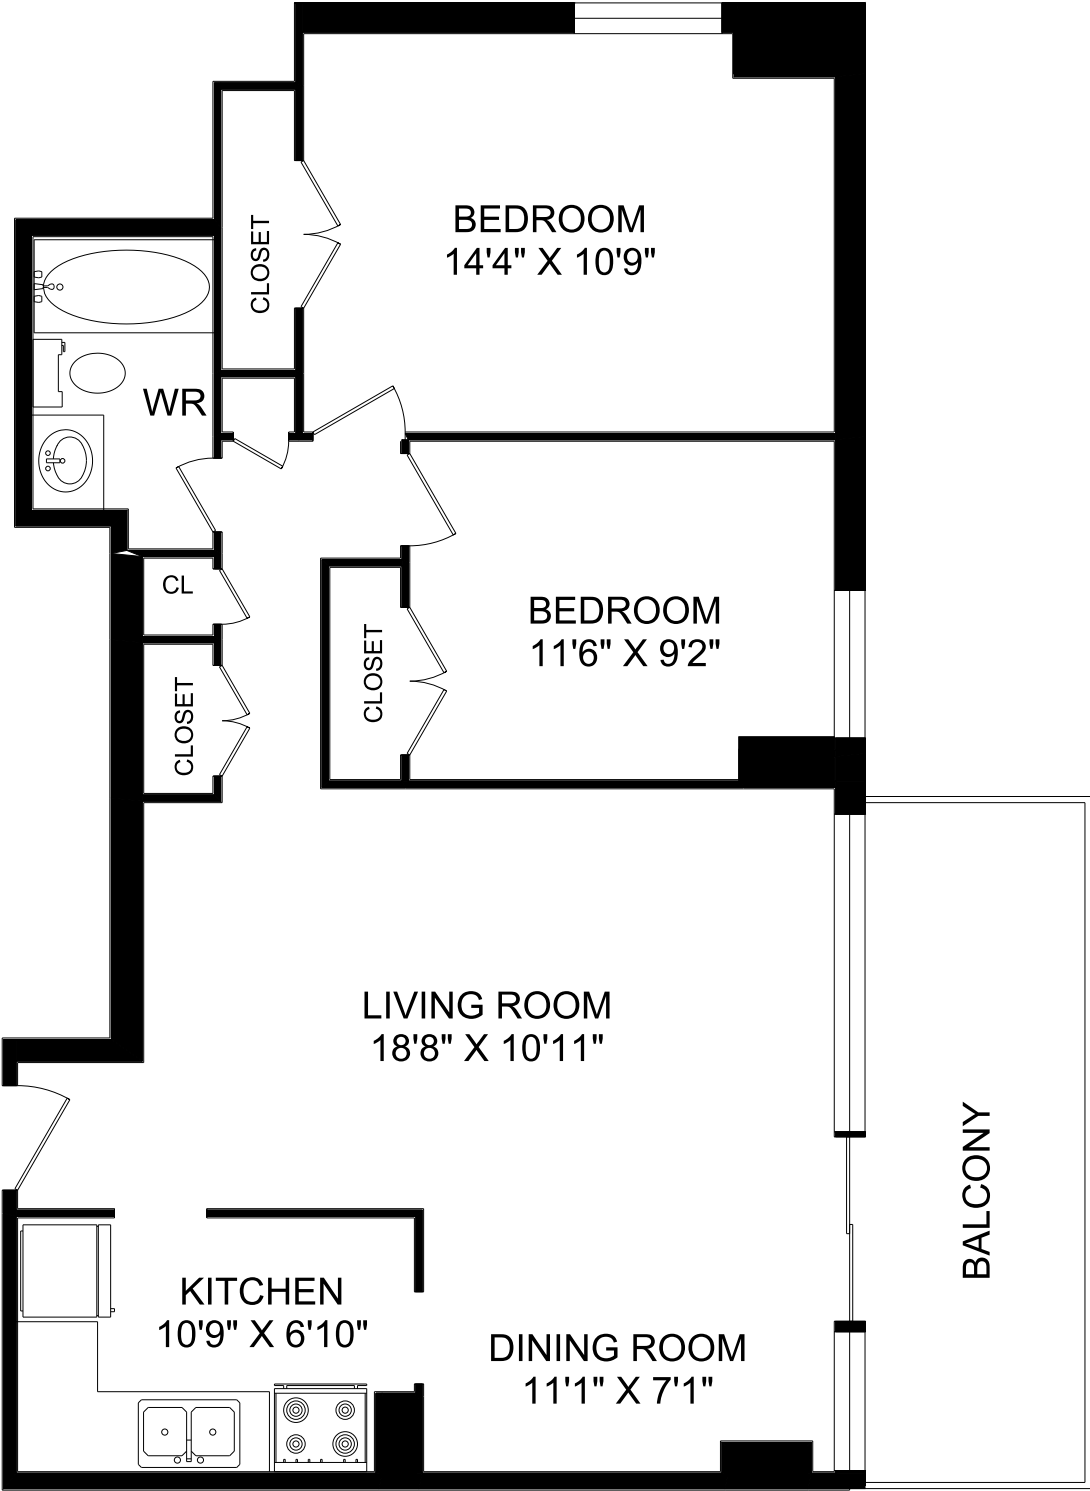

125 PARKWAY FOREST DRIVE
MAIN FLOOR

125 PARKWAY FOREST DRIVE
 MAIN FLOOR
 16,637 SQUARE FEET

125 PARKWAY FOREST DRIVE
TYPICAL FLOOR

125 PARKWAY FOREST DRIVE
 TYPICAL FLOOR
 16,862 SQUARE FEET

125 PARKWAY FOREST DRIVE

1 BEDROOM UNIT #01
710 SQUARE FEET

125 PARKWAY FOREST DRIVE

2 BEDROOM UNIT #02
854 SQUARE FEET

125 PARKWAY FOREST DRIVE

3 BEDROOM UNIT #03
1,116 SQUARE FEET

125 PARKWAY FOREST DRIVE

1 BEDROOM UNIT #04
710 SQUARE FEET

125 PARKWAY FOREST DRIVE

2 BEDROOM UNIT #05
950 SQUARE FEET

125 PARKWAY FOREST DRIVE

1 BEDROOM UNIT #06
710 SQUARE FEET

125 PARKWAY FOREST DRIVE

2 BEDROOM UNIT #07
925 SQUARE FEET

125 PARKWAY FOREST DRIVE

3 BEDROOM UNIT #08
1,116 SQUARE FEET

125 PARKWAY FOREST DRIVE

2 BEDROOM UNIT #09
854 SQUARE FEET

125 PARKWAY FOREST DRIVE

2 BEDROOM UNIT #10
925 SQUARE FEET

125 PARKWAY FOREST DRIVE

1 BEDROOM UNIT #101
710 SQUARE FEET

125 PARKWAY FOREST DRIVE

2 BEDROOM UNIT #102
882 SQUARE FEET