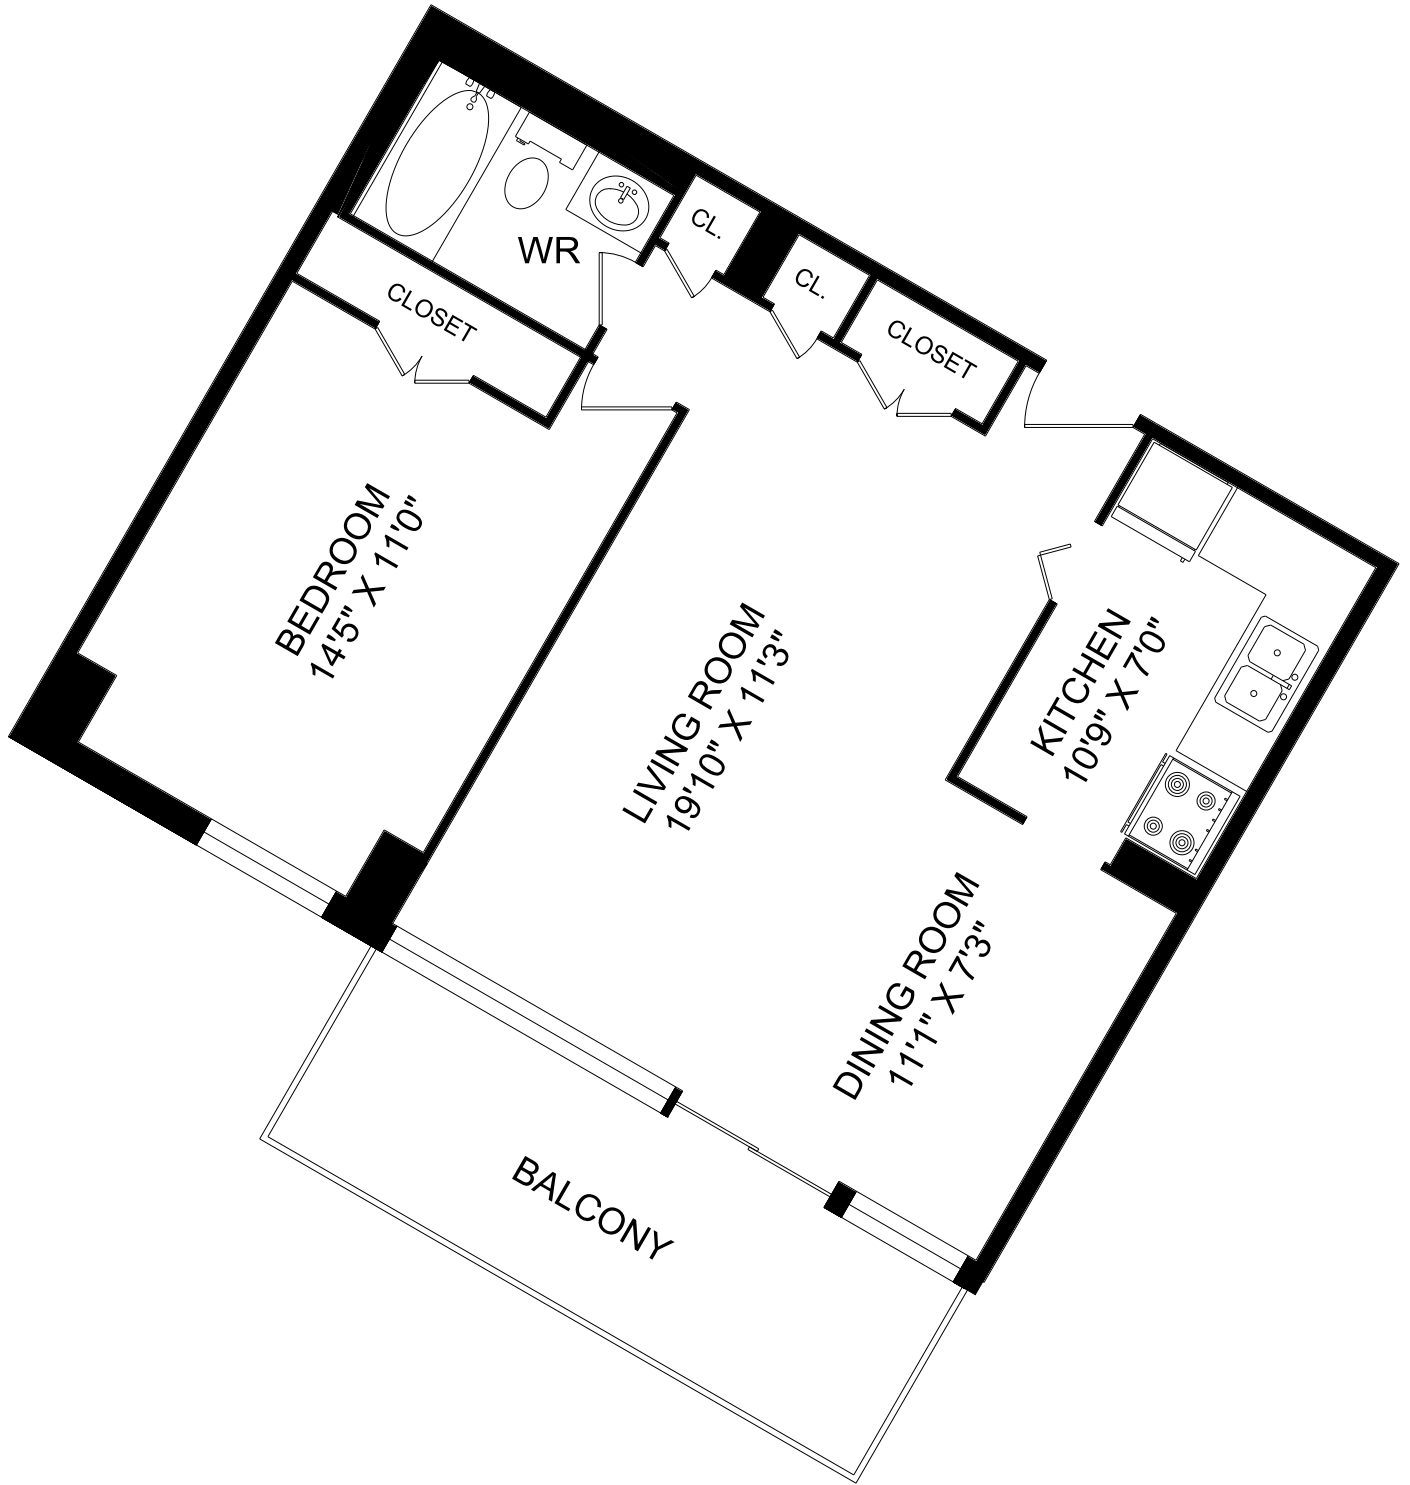

125 PARKWAY FOREST DRIVE
MAIN FLOOR

125 PARKWAY FOREST DRIVE
 MAIN FLOOR
 16,637 SQUARE FEET

125 PARKWAY FOREST DRIVE
TYPICAL FLOOR

125 PARKWAY FOREST DRIVE
 TYPICAL FLOOR
 16,862 SQUARE FEET

125 PARKWAY FOREST DRIVE

125 PARKWAY FOREST DRIVE

**2 BEDROOM UNIT #12
921 SQUARE FEET**

125 PARKWAY FOREST DRIVE

1 BEDROOM UNIT #13
710 SQUARE FEET

125 PARKWAY FOREST DRIVE

2 BEDROOM UNIT #14
854 SQUARE FEET

125 PARKWAY FOREST DRIVE

3 BEDROOM UNIT #15
1,116 SQUARE FEET

125 PARKWAY FOREST DRIVE

1 BEDROOM UNIT #16
710 SQUARE FEET

125 PARKWAY FOREST DRIVE

2 BEDROOM UNIT #17
855 SQUARE FEET