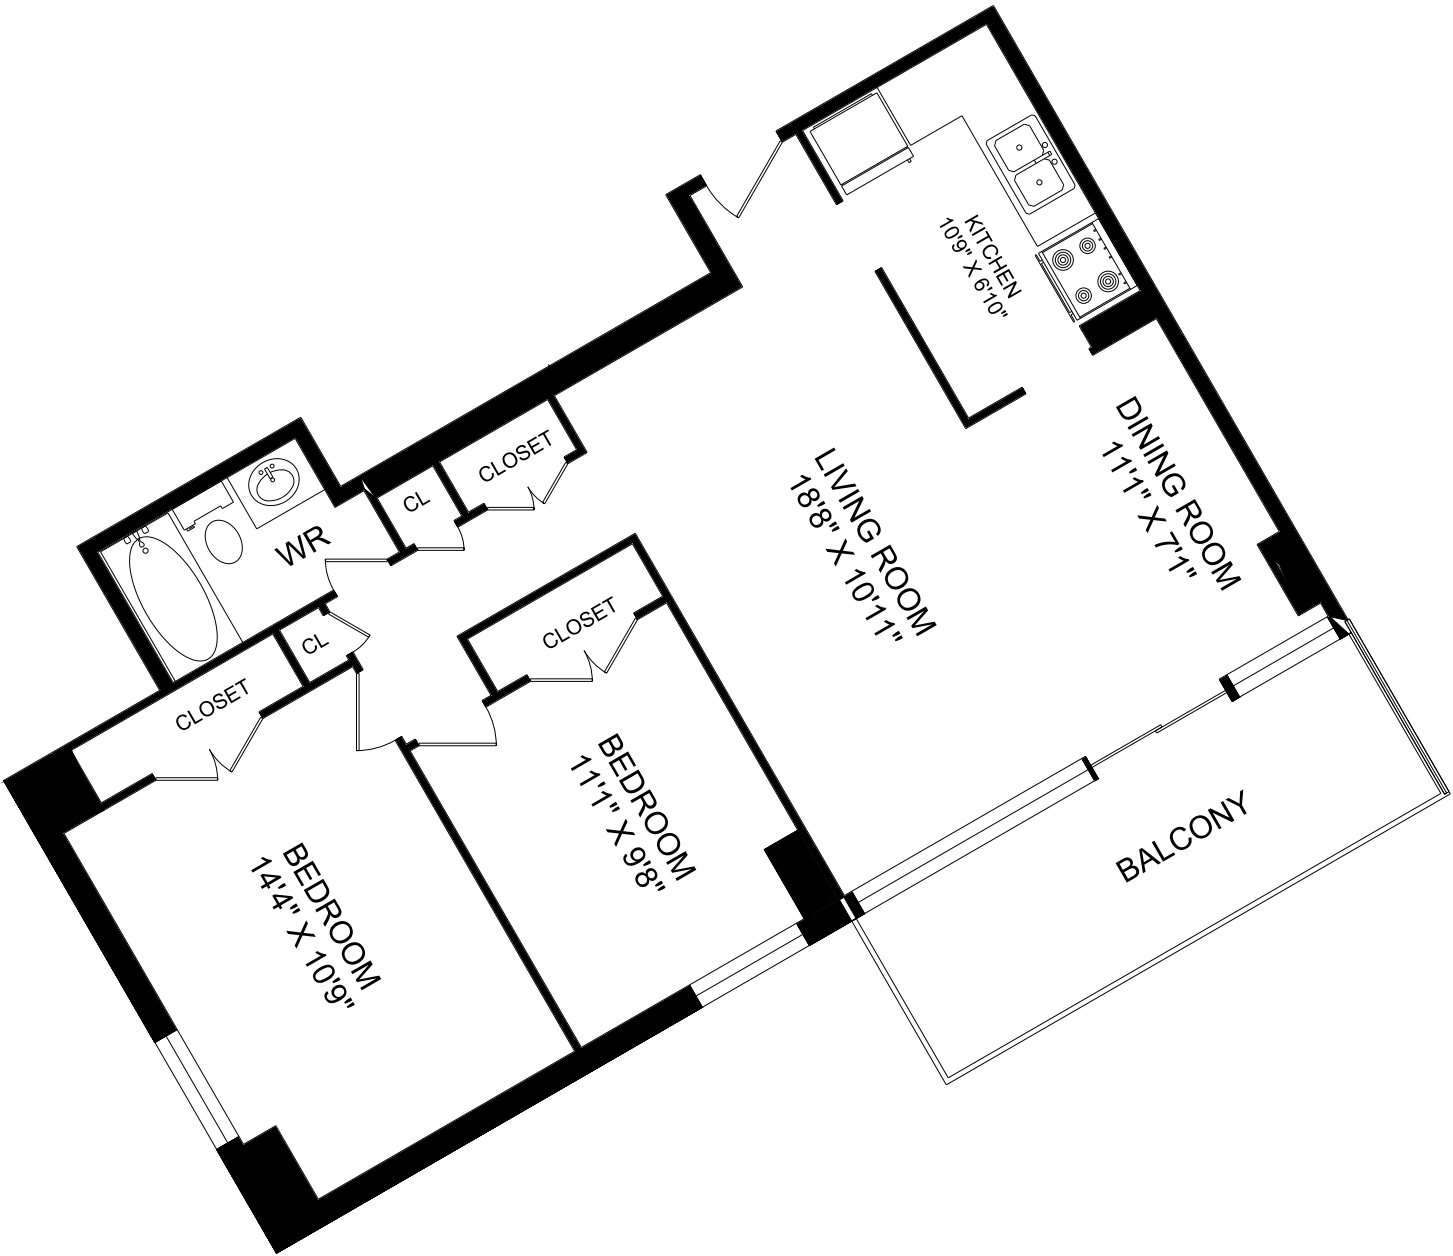

125 PARKWAY FOREST DRIVE
MAIN FLOOR

125 PARKWAY FOREST DRIVE
 MAIN FLOOR
 16,637 SQUARE FEET

125 PARKWAY FOREST DRIVE
TYPICAL FLOOR

125 PARKWAY FOREST DRIVE
 TYPICAL FLOOR
 16,862 SQUARE FEET

125 PARKWAY FOREST DRIVE

1 BEDROOM UNIT #01
710 SQUARE FEET

125 PARKWAY FOREST DRIVE

2 BEDROOM UNIT #02
854 SQUARE FEET

125 PARKWAY FOREST DRIVE

3 BEDROOM UNIT #03
1,116 SQUARE FEET

125 PARKWAY FOREST DRIVE

1 BEDROOM UNIT #04
710 SQUARE FEET

125 PARKWAY FOREST DRIVE

2 BEDROOM UNIT #05
950 SQUARE FEET

125 PARKWAY FOREST DRIVE

1 BEDROOM UNIT #06
710 SQUARE FEET

125 PARKWAY FOREST DRIVE

2 BEDROOM UNIT #07
925 SQUARE FEET

125 PARKWAY FOREST DRIVE

3 BEDROOM UNIT #08
1,116 SQUARE FEET

125 PARKWAY FOREST DRIVE

2 BEDROOM UNIT #09
854 SQUARE FEET

125 PARKWAY FOREST DRIVE

2 BEDROOM UNIT #10
925 SQUARE FEET

125 PARKWAY FOREST DRIVE

1 BEDROOM UNIT #101
710 SQUARE FEET

125 PARKWAY FOREST DRIVE

2 BEDROOM UNIT #102
882 SQUARE FEET