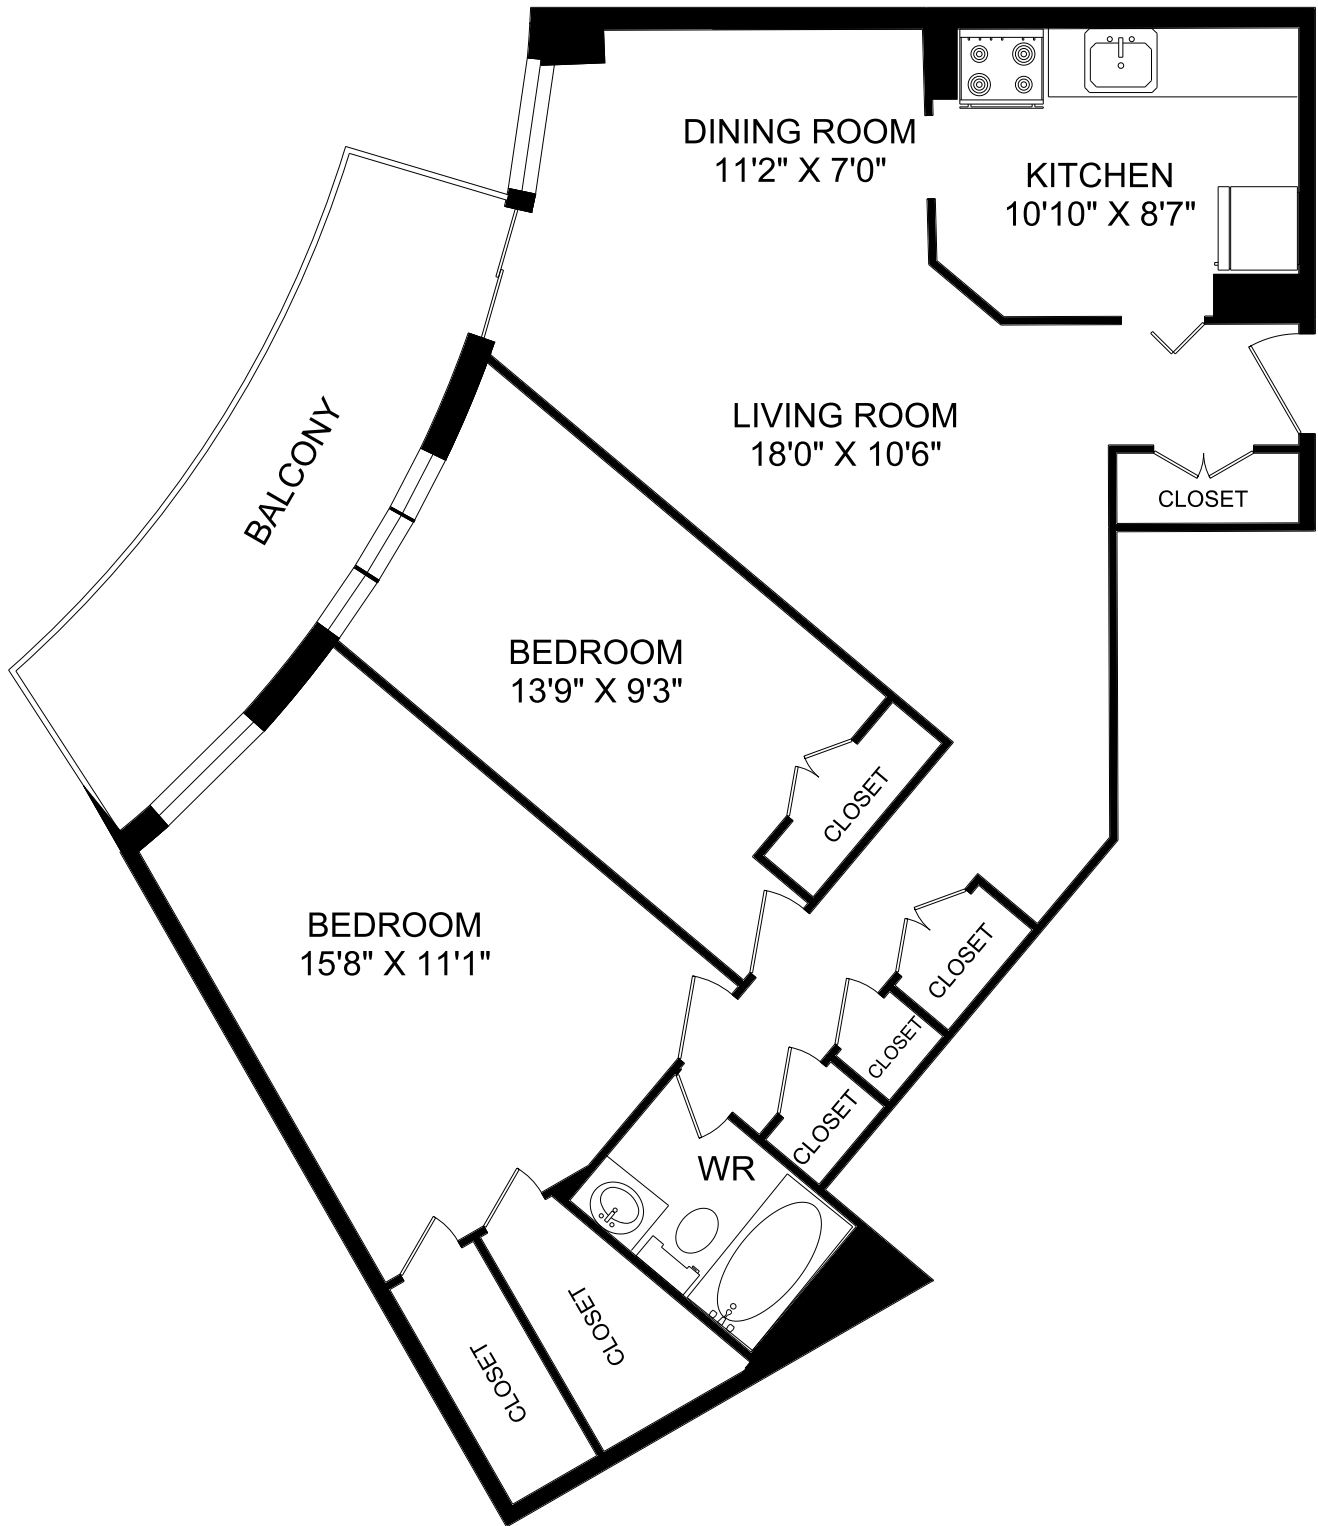

125 PARKWAY FOREST DRIVE
MAIN FLOOR

125 PARKWAY FOREST DRIVE
 MAIN FLOOR
 16,637 SQUARE FEET

125 PARKWAY FOREST DRIVE
TYPICAL FLOOR

125 PARKWAY FOREST DRIVE
 TYPICAL FLOOR
 16,862 SQUARE FEET

125 PARKWAY FOREST DRIVE

1 BEDROOM UNIT #01
710 SQUARE FEET

125 PARKWAY FOREST DRIVE

2 BEDROOM UNIT #02
854 SQUARE FEET

125 PARKWAY FOREST DRIVE

3 BEDROOM UNIT #03
1,116 SQUARE FEET

125 PARKWAY FOREST DRIVE

1 BEDROOM UNIT #04
710 SQUARE FEET

125 PARKWAY FOREST DRIVE

2 BEDROOM UNIT #05
950 SQUARE FEET

125 PARKWAY FOREST DRIVE

1 BEDROOM UNIT #06
710 SQUARE FEET

125 PARKWAY FOREST DRIVE

2 BEDROOM UNIT #07
925 SQUARE FEET

125 PARKWAY FOREST DRIVE

3 BEDROOM UNIT #08
1,116 SQUARE FEET

125 PARKWAY FOREST DRIVE

2 BEDROOM UNIT #09
854 SQUARE FEET

125 PARKWAY FOREST DRIVE

2 BEDROOM UNIT #10
925 SQUARE FEET

125 PARKWAY FOREST DRIVE

1 BEDROOM UNIT #101
710 SQUARE FEET

125 PARKWAY FOREST DRIVE

2 BEDROOM UNIT #102
882 SQUARE FEET