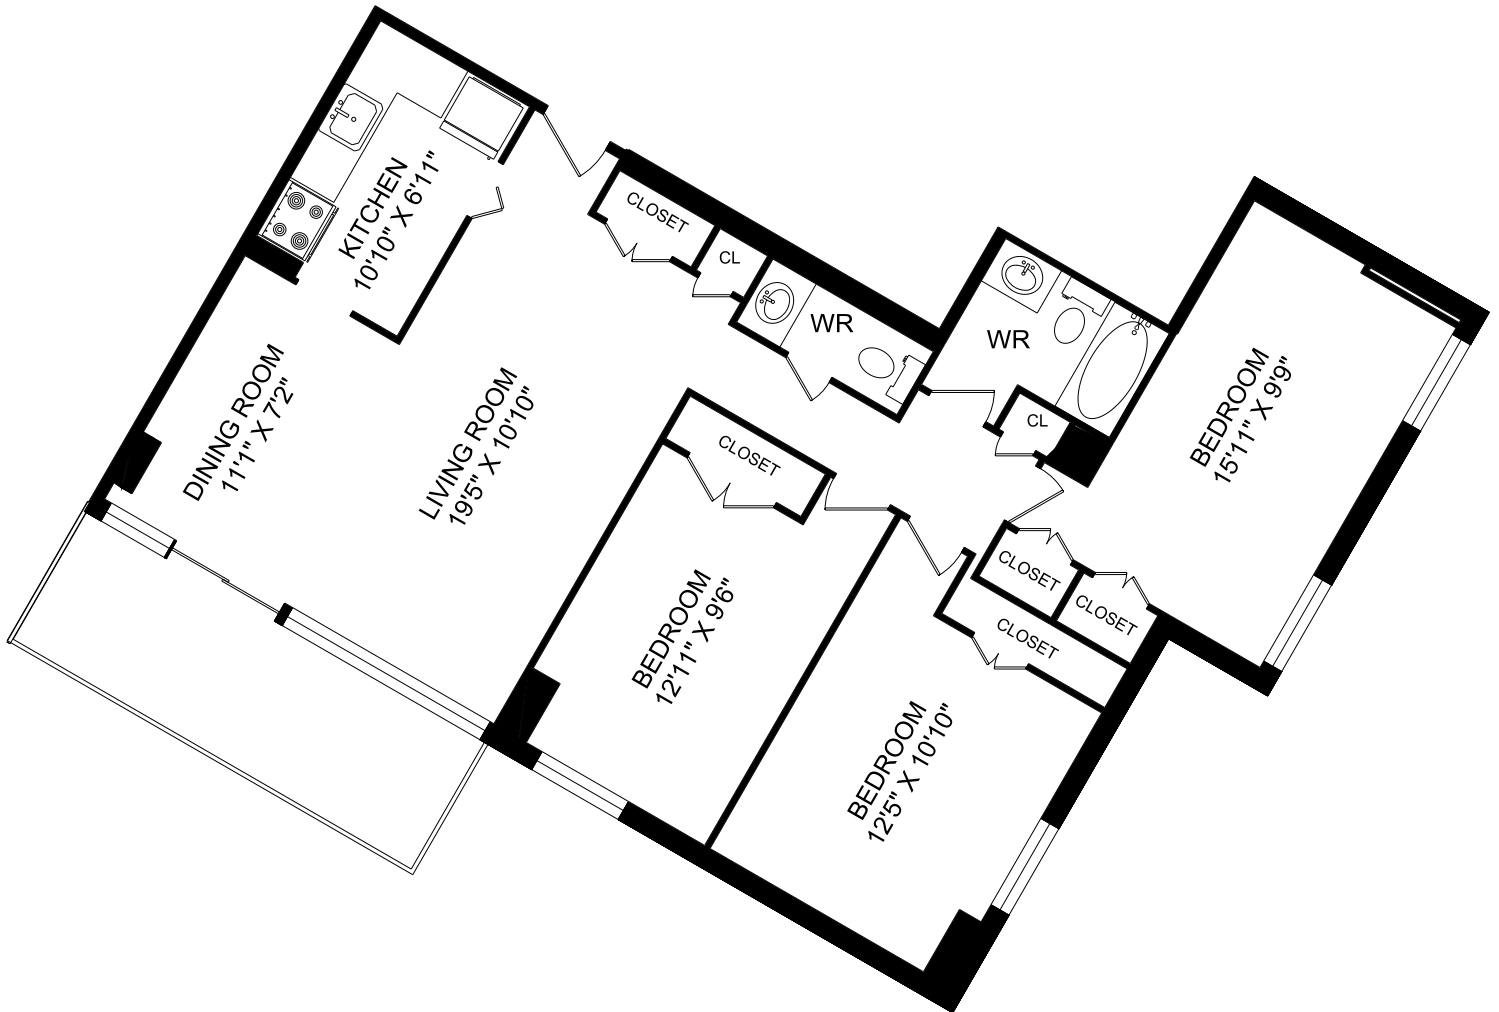

125 PARKWAY FOREST DRIVE
MAIN FLOOR

125 PARKWAY FOREST DRIVE
 MAIN FLOOR
 16,637 SQUARE FEET

125 PARKWAY FOREST DRIVE
TYPICAL FLOOR

125 PARKWAY FOREST DRIVE
 TYPICAL FLOOR
 16,862 SQUARE FEET

125 PARKWAY FOREST DRIVE

2 BEDROOM UNIT #114
876 SQUARE FEET

125 PARKWAY FOREST DRIVE

2 BEDROOM UNIT #115
934 SQUARE FEET

125 PARKWAY FOREST DRIVE

1 BEDROOM UNIT #116
710 SQUARE FEET

125 PARKWAY FOREST DRIVE

2 BEDROOM UNIT #117
855 SQUARE FEET

125 PARKWAY FOREST DRIVE

**2 BEDROOM UNIT #12
921 SQUARE FEET**

125 PARKWAY FOREST DRIVE

1 BEDROOM UNIT #13
710 SQUARE FEET

125 PARKWAY FOREST DRIVE

2 BEDROOM UNIT #14
854 SQUARE FEET

125 PARKWAY FOREST DRIVE

3 BEDROOM UNIT #15
1,116 SQUARE FEET

125 PARKWAY FOREST DRIVE

1 BEDROOM UNIT #16
710 SQUARE FEET

125 PARKWAY FOREST DRIVE

2 BEDROOM UNIT #17
855 SQUARE FEET