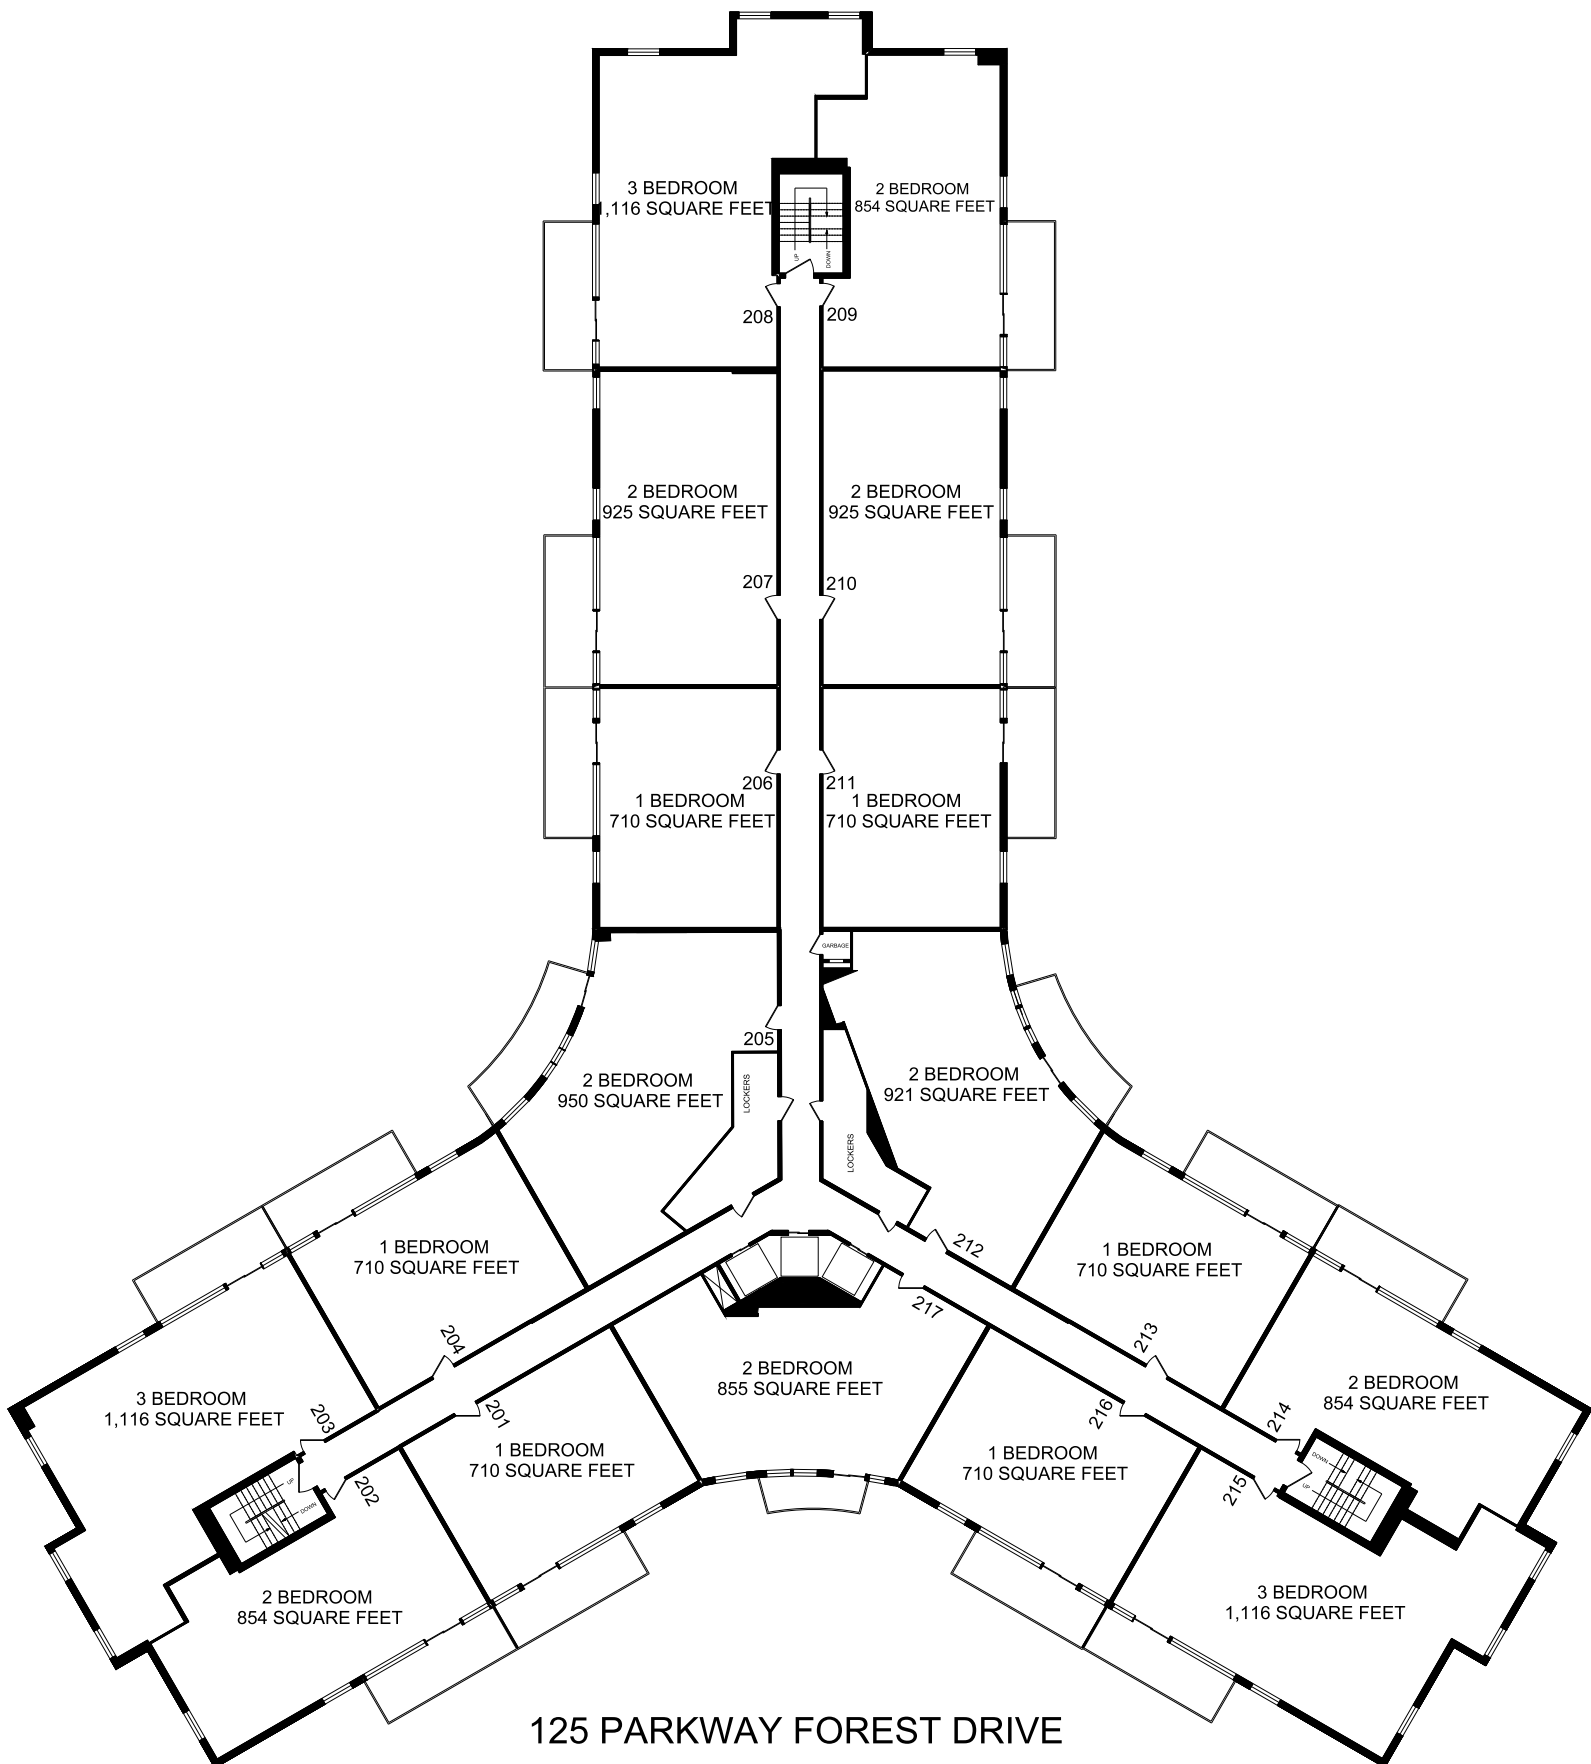

125 PARKWAY FOREST DRIVE
MAIN FLOOR

125 PARKWAY FOREST DRIVE
 MAIN FLOOR
 16,637 SQUARE FEET

125 PARKWAY FOREST DRIVE
TYPICAL FLOOR

125 PARKWAY FOREST DRIVE
 TYPICAL FLOOR
 16,862 SQUARE FEET

125 PARKWAY FOREST DRIVE

1 BEDROOM UNIT #01
710 SQUARE FEET

125 PARKWAY FOREST DRIVE

2 BEDROOM UNIT #02
854 SQUARE FEET

125 PARKWAY FOREST DRIVE

3 BEDROOM UNIT #03
1,116 SQUARE FEET

125 PARKWAY FOREST DRIVE

1 BEDROOM UNIT #04
710 SQUARE FEET

125 PARKWAY FOREST DRIVE

2 BEDROOM UNIT #05
950 SQUARE FEET

125 PARKWAY FOREST DRIVE

1 BEDROOM UNIT #06
710 SQUARE FEET

125 PARKWAY FOREST DRIVE

2 BEDROOM UNIT #07
925 SQUARE FEET

125 PARKWAY FOREST DRIVE

3 BEDROOM UNIT #08
1,116 SQUARE FEET

125 PARKWAY FOREST DRIVE

2 BEDROOM UNIT #09
854 SQUARE FEET

125 PARKWAY FOREST DRIVE

2 BEDROOM UNIT #10
925 SQUARE FEET

125 PARKWAY FOREST DRIVE

1 BEDROOM UNIT #101
710 SQUARE FEET

125 PARKWAY FOREST DRIVE

2 BEDROOM UNIT #102
882 SQUARE FEET