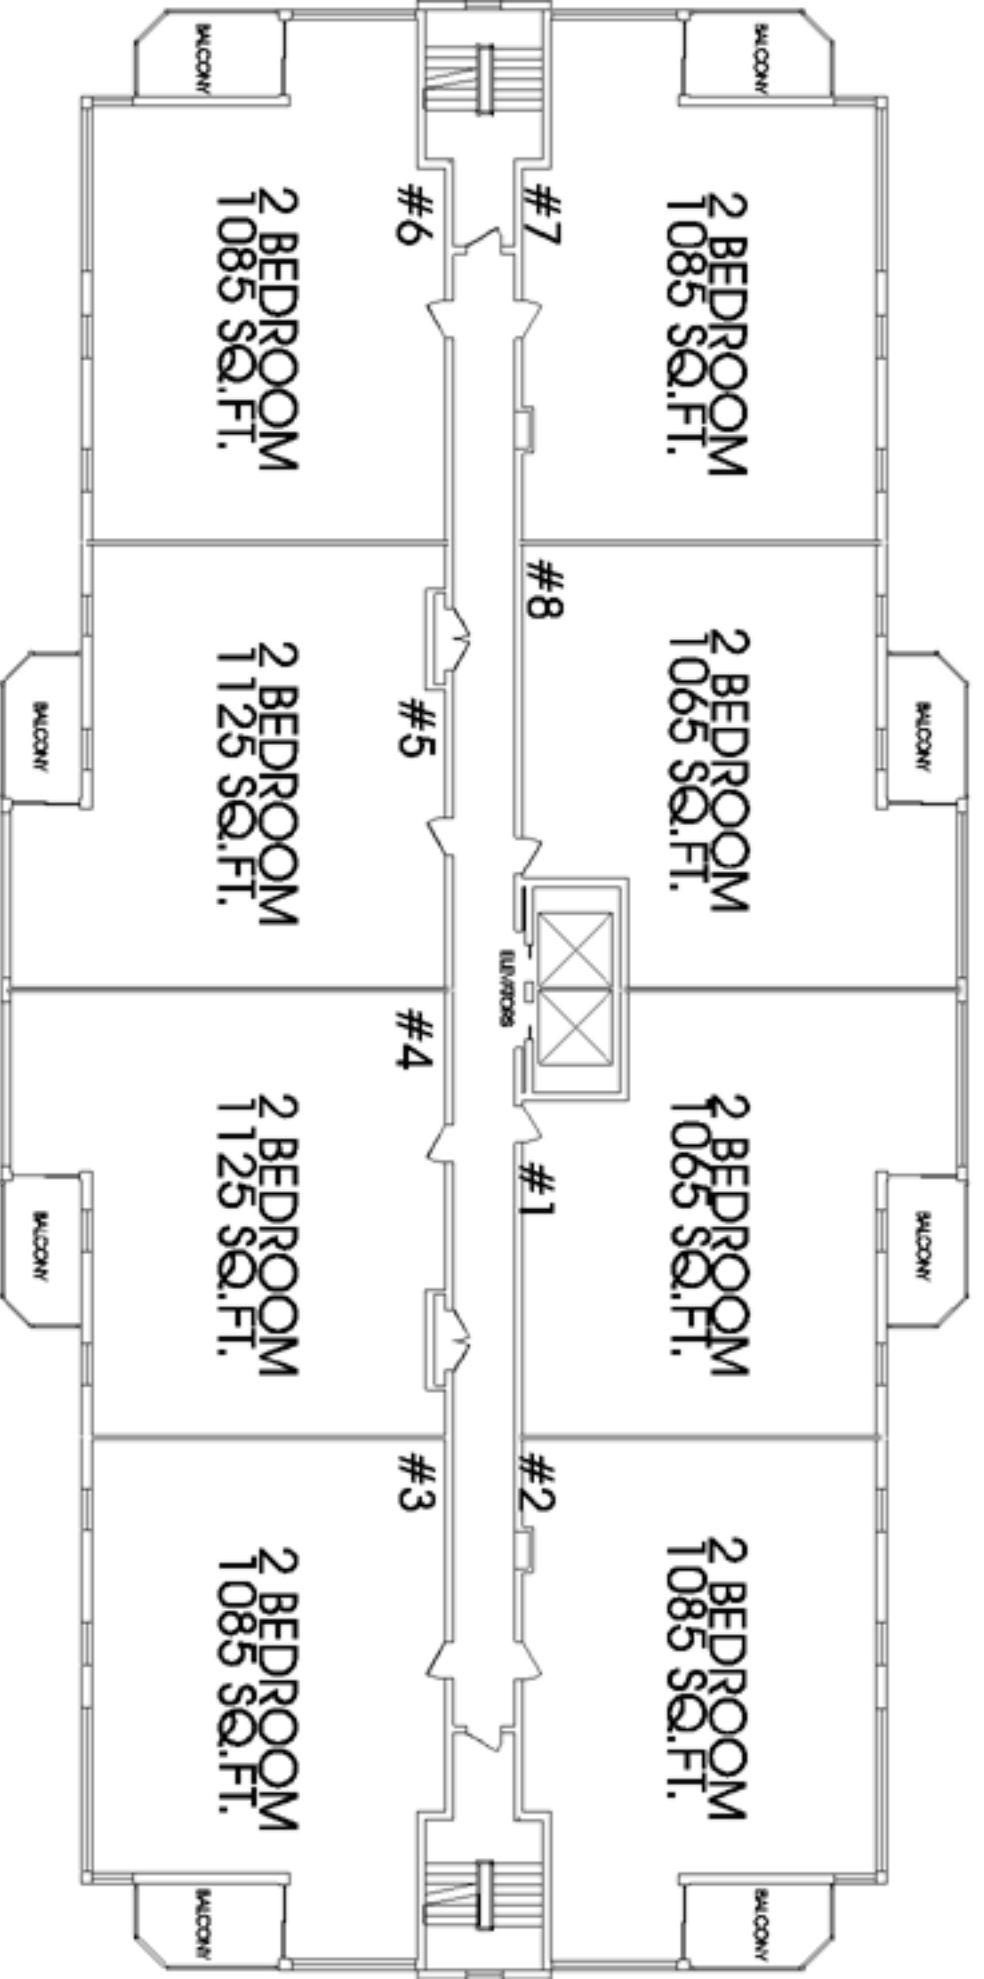

1032 KING STREET WEST

2 BEDROOM UNIT #1

1032 KING STREET WEST

LEGEND:

HOOK-UP FOR  
STACKED WASHER/DRYER

2 BEDROOM UNIT #2

# 1032 KING STREET WEST SOUTH

MAIN FLOOR  
NORTH

1032 KING STREET WEST  
SOUTH

MAIN FLOOR  
NORTH

# 1032 KING STREET WEST SOUTH

TYPICAL FLOOR  
NORTH

1032 KING STREET WEST

SOUTH

TYPICAL FLOOR

NORTH