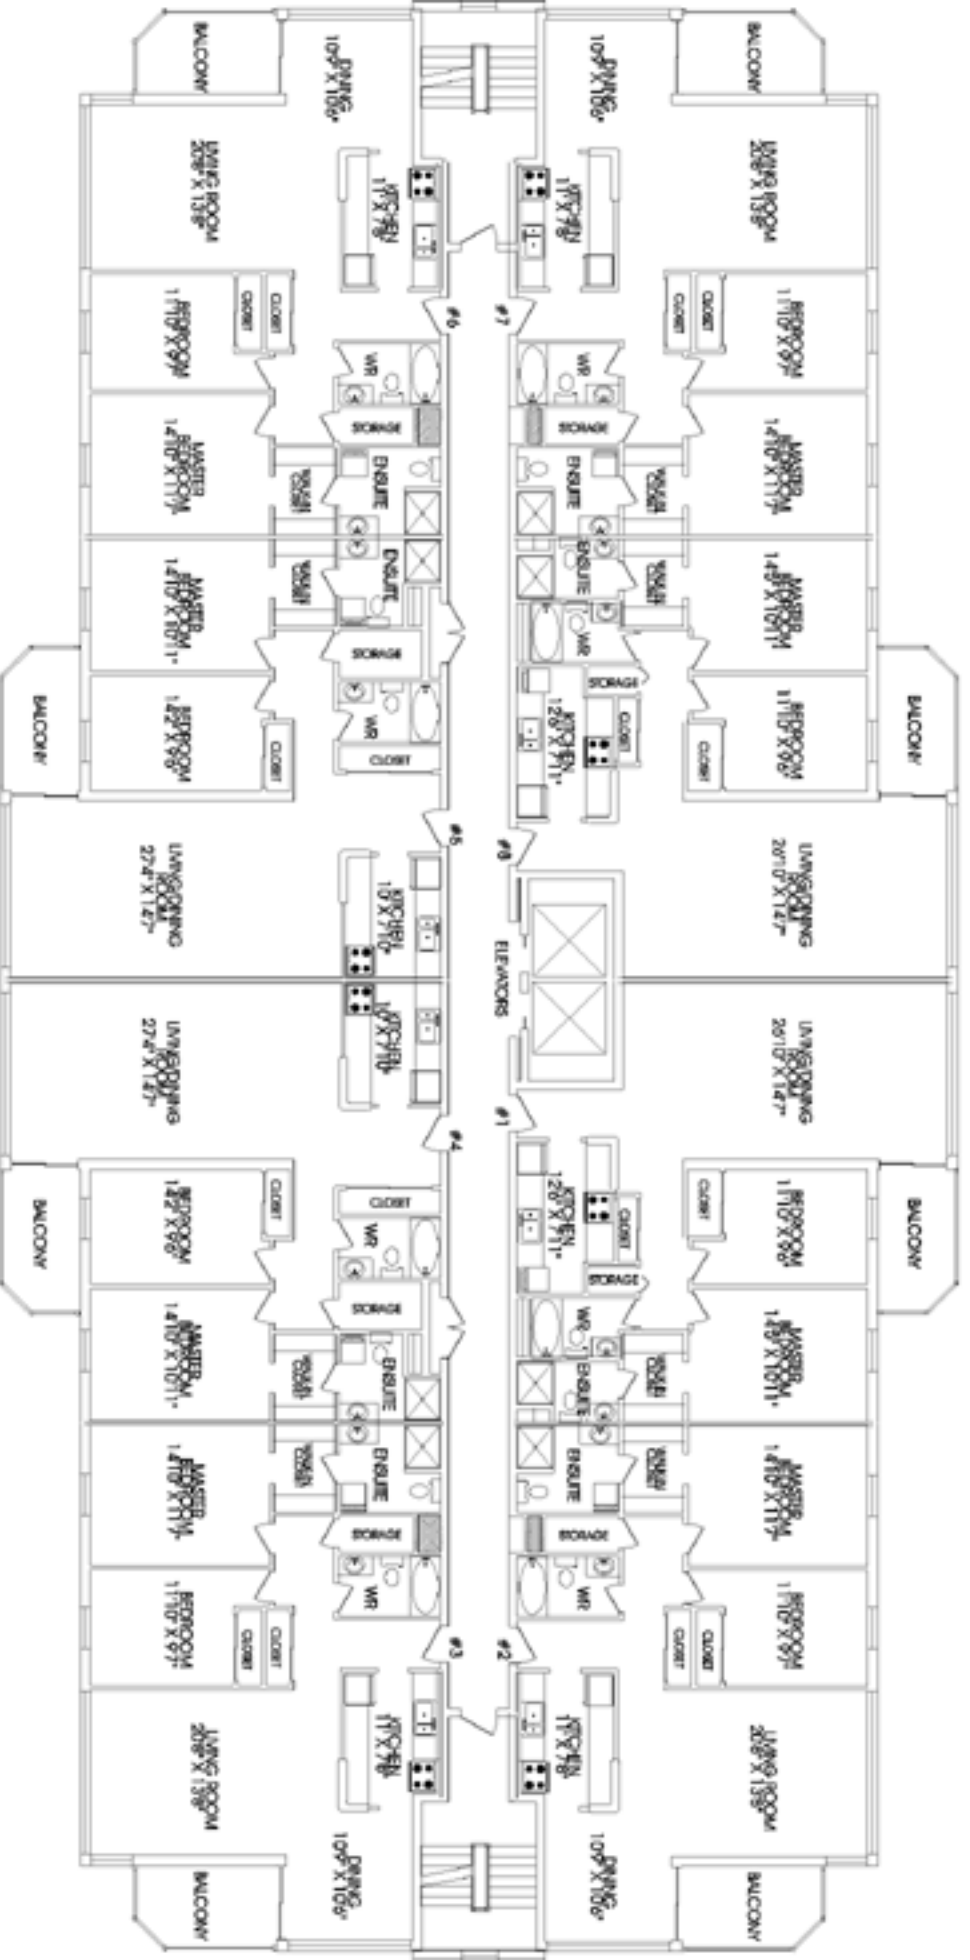

1032 KING STREET WEST SOUTH

TYPICAL FLOOR
NORTH