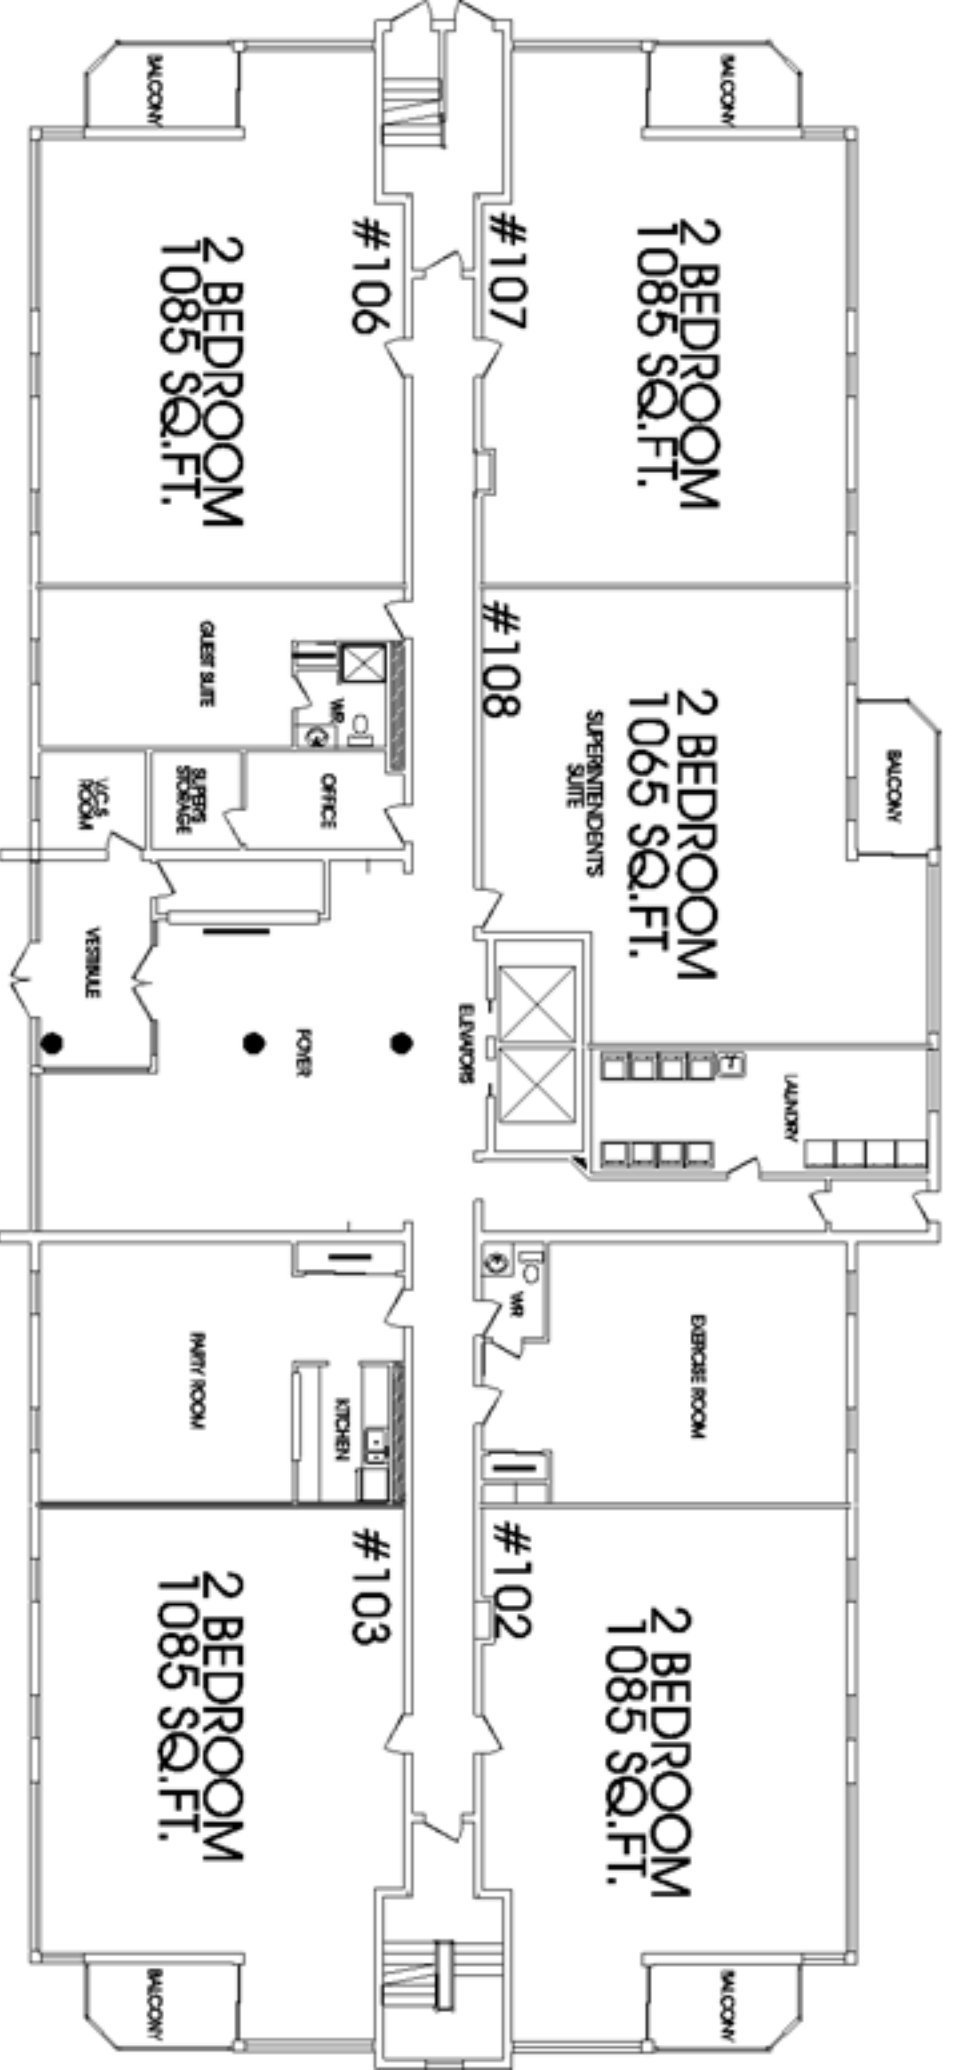

1032 KING STREET WEST

2 BEDROOM UNIT #1

1032 KING STREET WEST

LEGEND:

HOOK-UP FOR  
STACKED WASHER/DRYER

2 BEDROOM UNIT #2

## 2 BEDROOM UNIT #102

## 2 BEDROOM UNIT #103

# 1032 KING STREET WEST SOUTH

MAIN FLOOR  
NORTH

1032 KING STREET WEST  
SOUTH

MAIN FLOOR  
NORTH