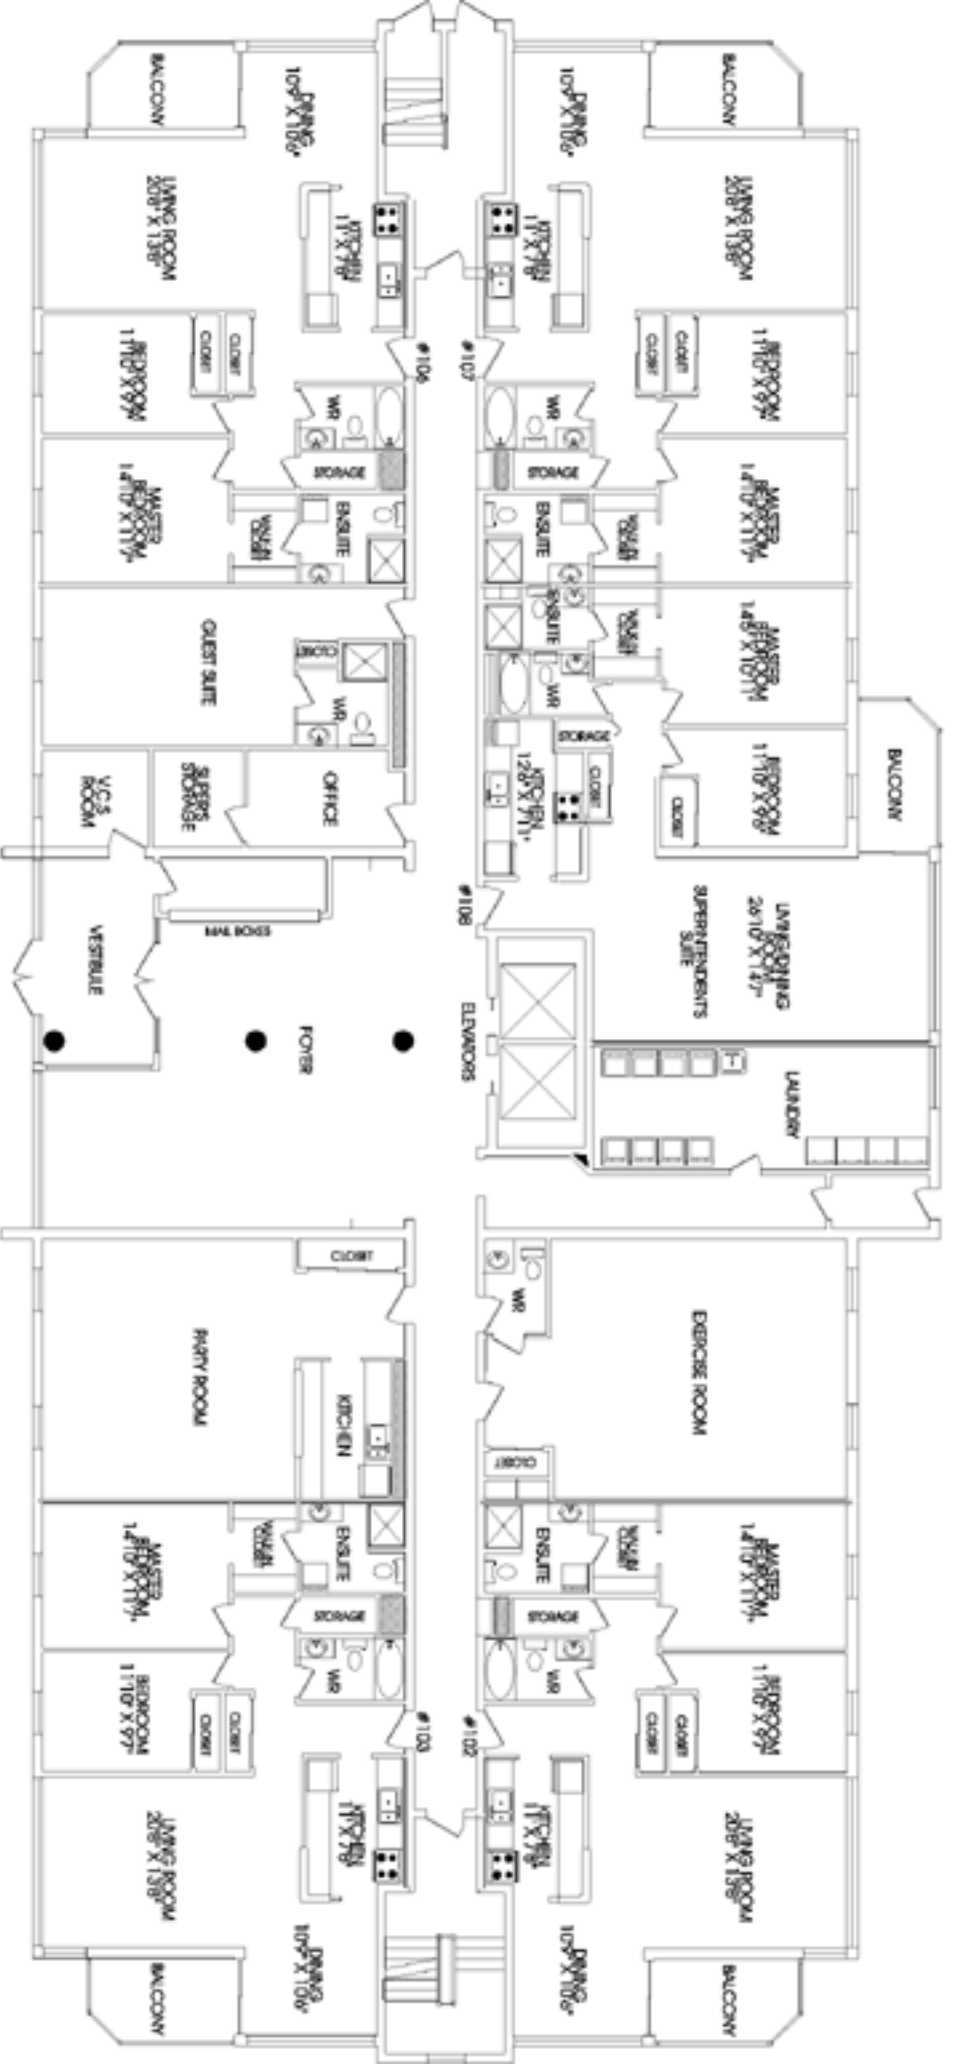

1032 KING STREET WEST SOUTH

MAIN FLOOR
NORTH