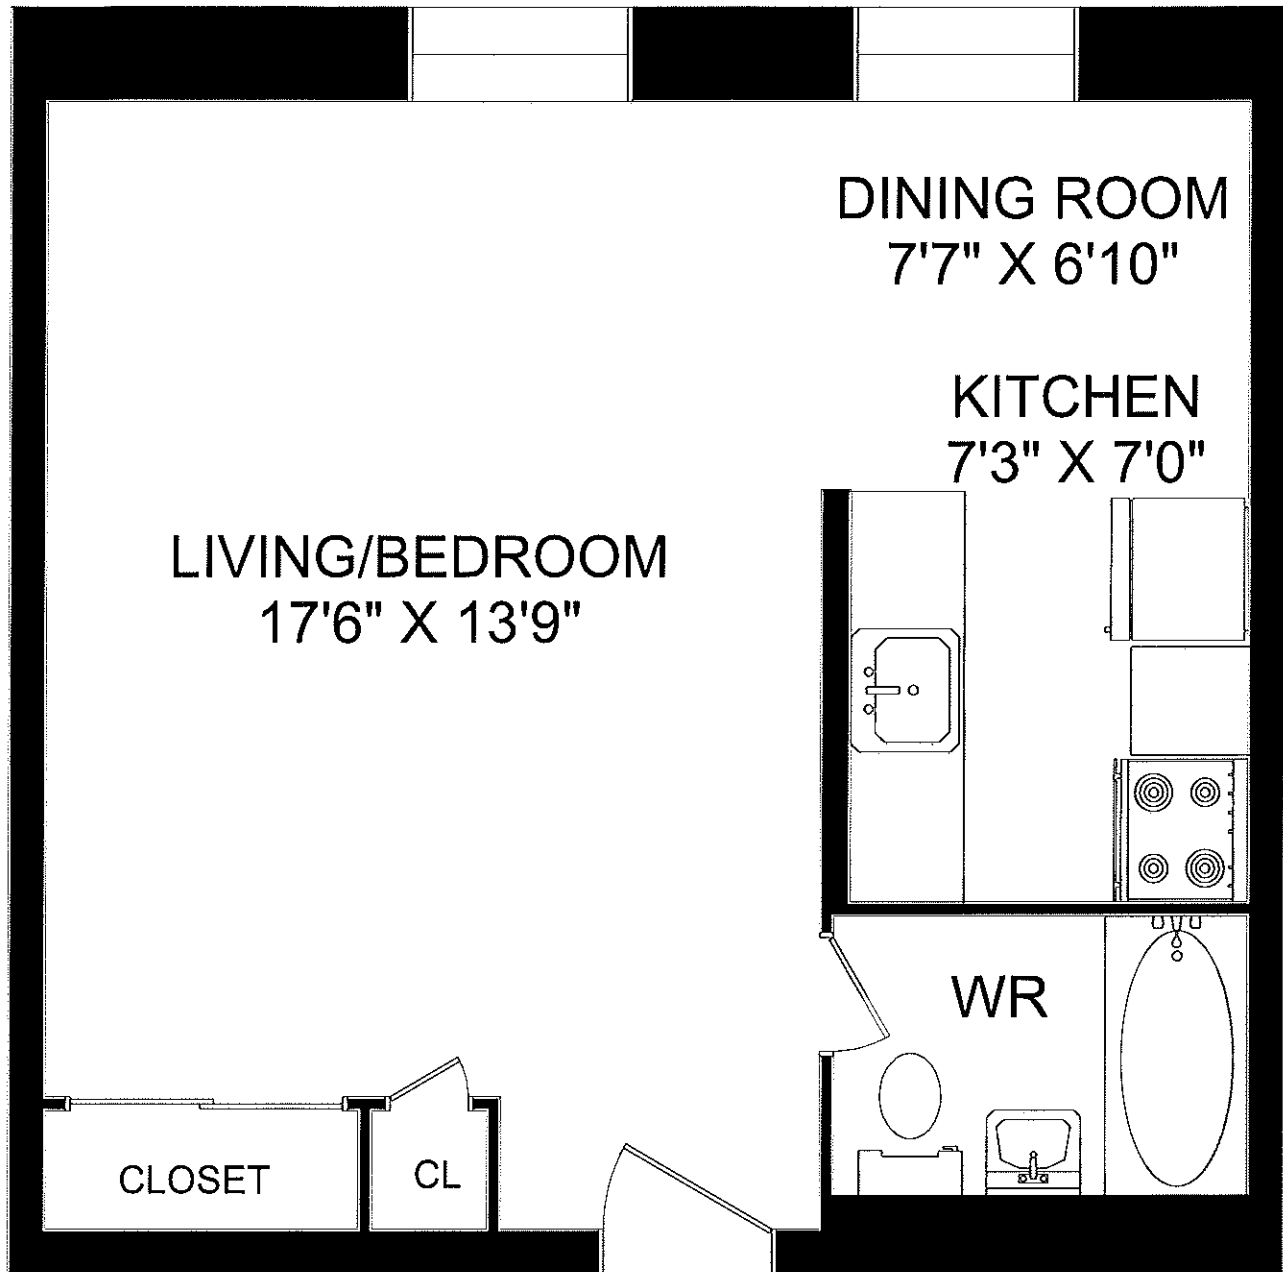

165 ERSKINE AVENUE

BACHELOR UNIT #102
423 SQUARE FEET