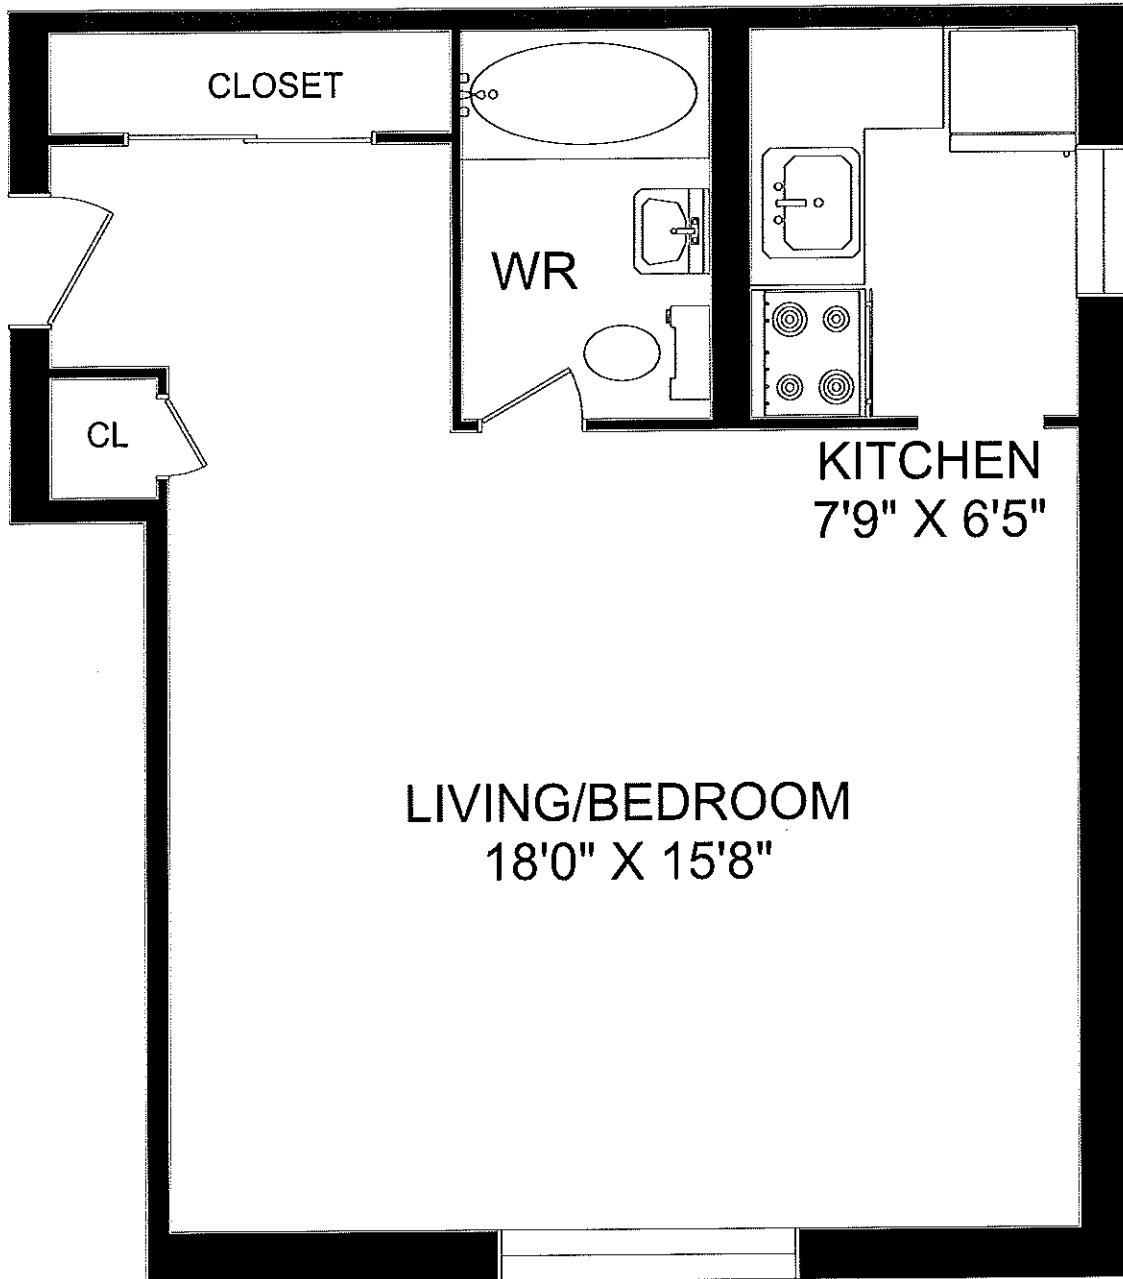

165 ERSKINE AVENUE

BACHELOR UNIT #10
445 SQUARE FEET