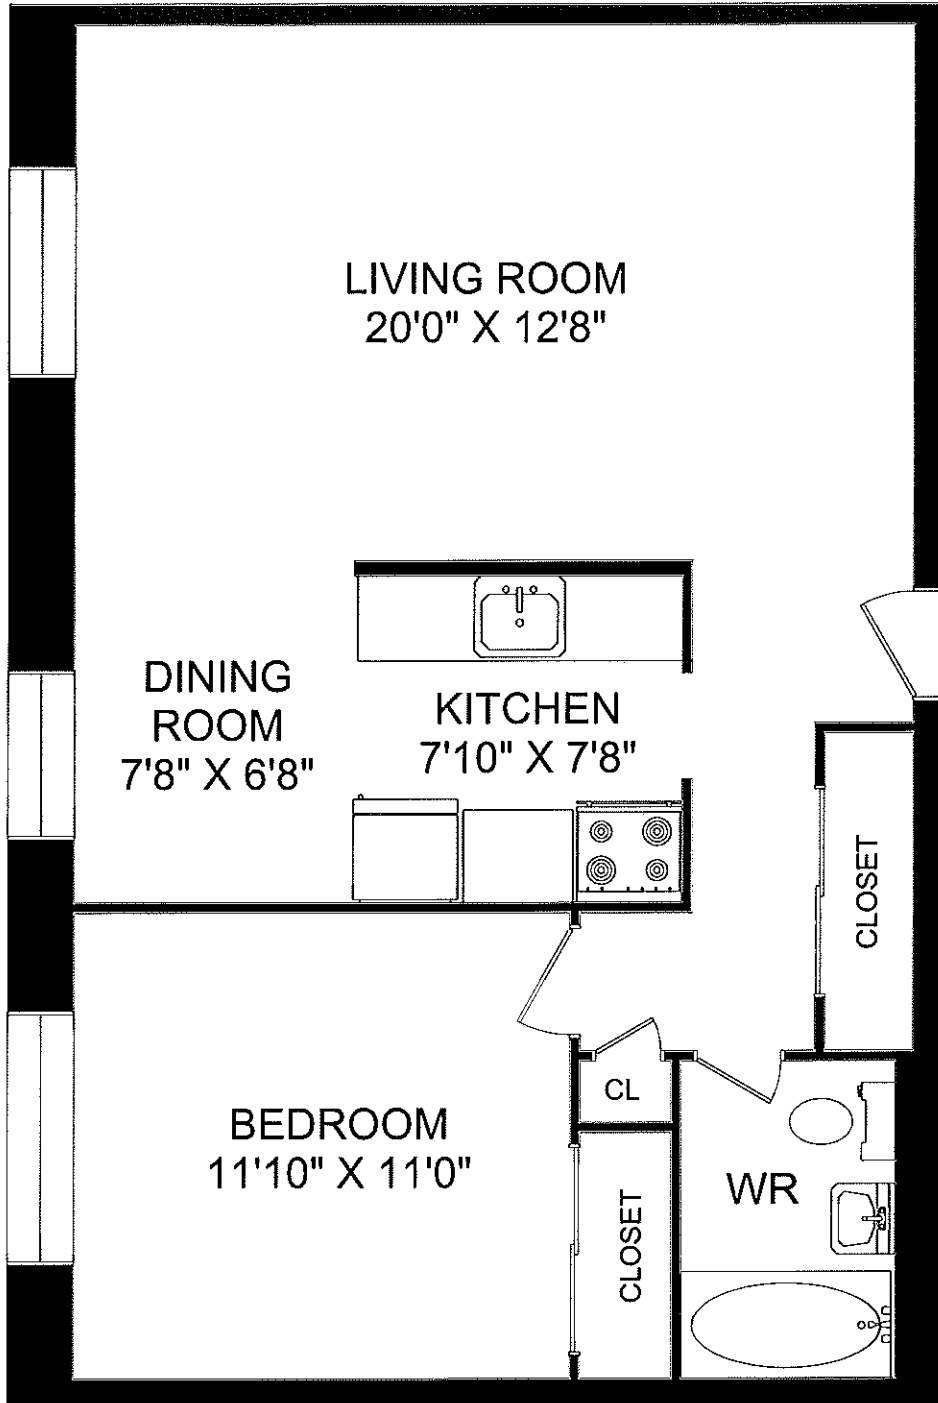

165 ERSKINE AVENUE

1 BEDROOM UNIT #107
639 SQUARE FEET