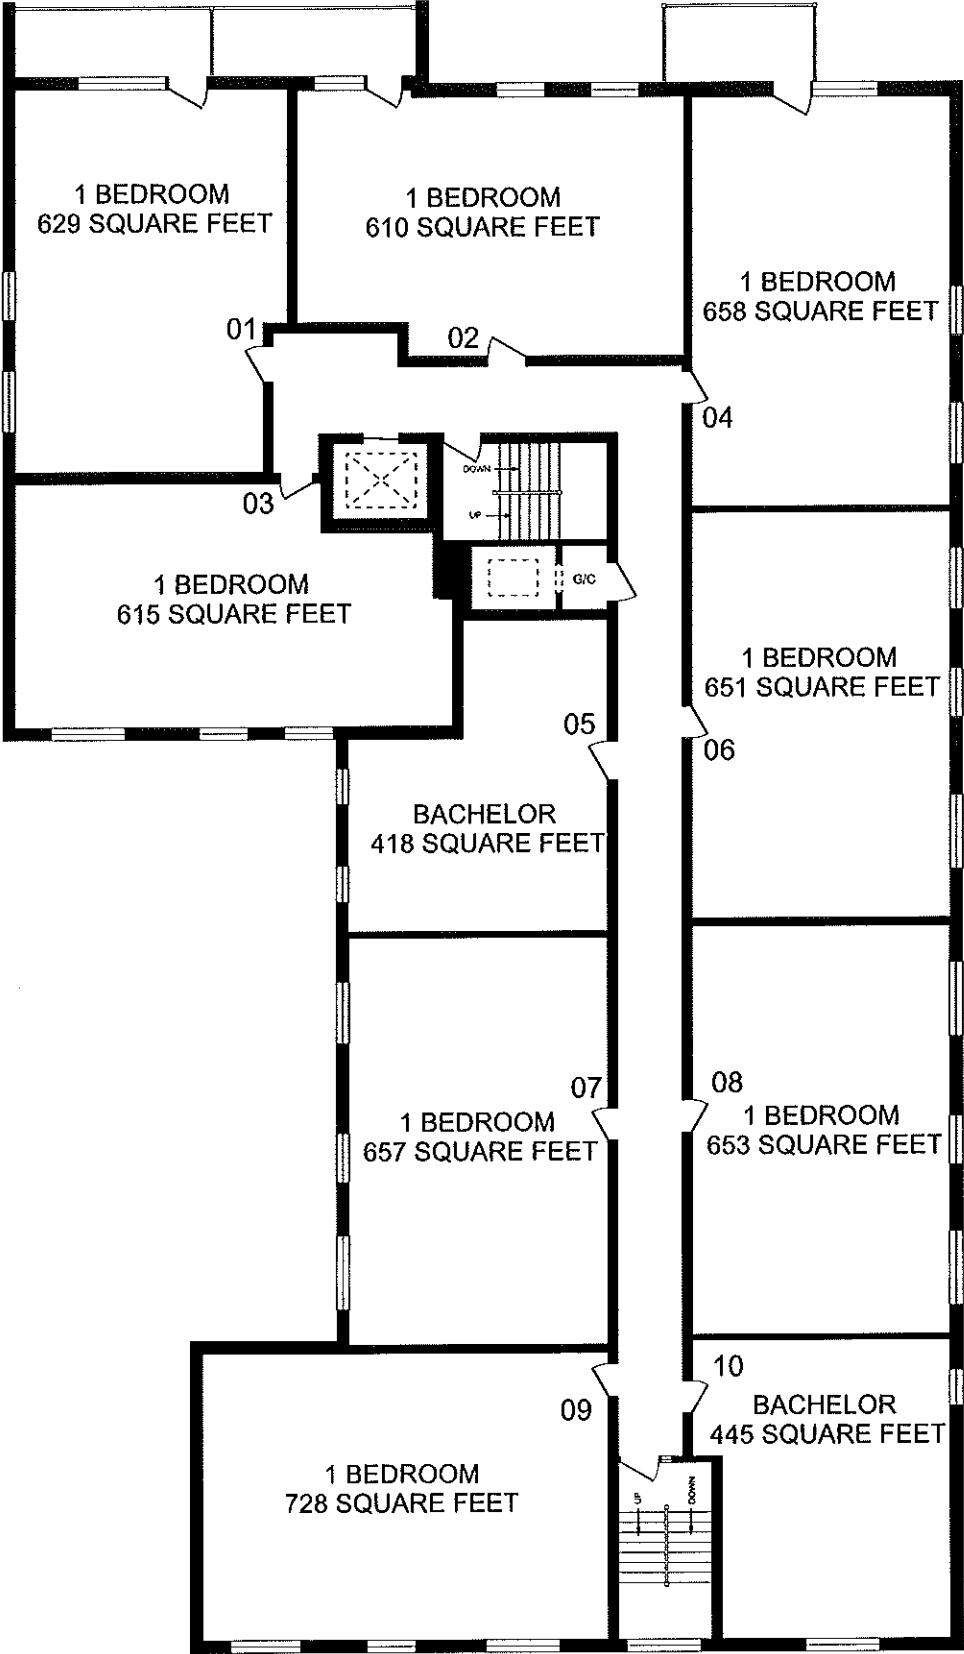

165 ERSKINE AVENUE

TYPICAL FLOOR