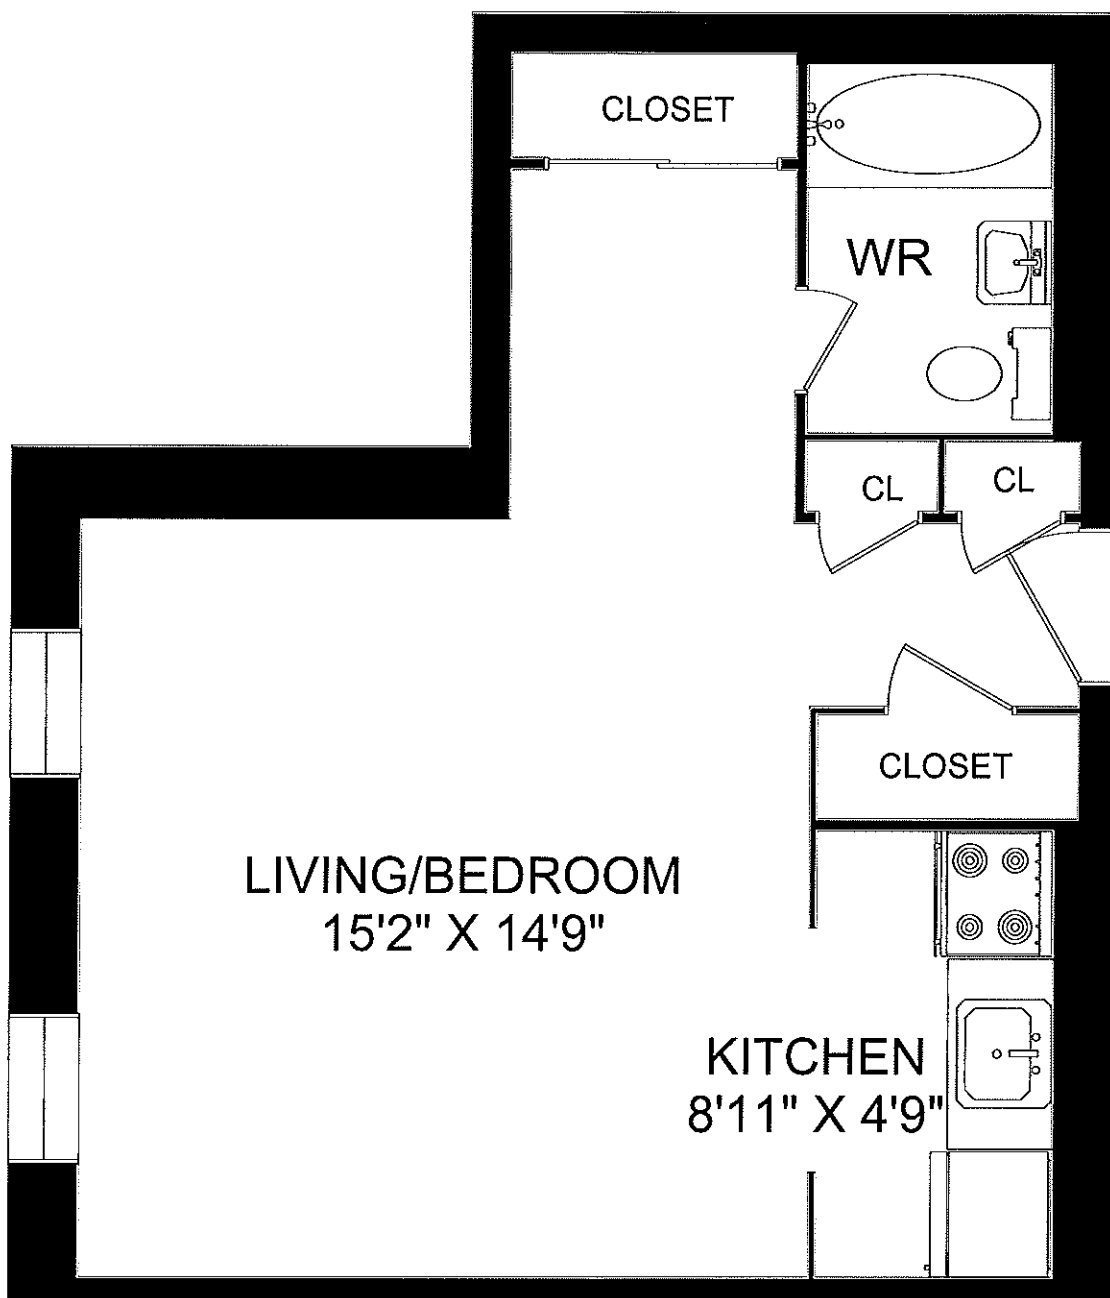

165 ERSKINE AVENUE

BACHELOR UNIT #105
414 SQUARE FEET