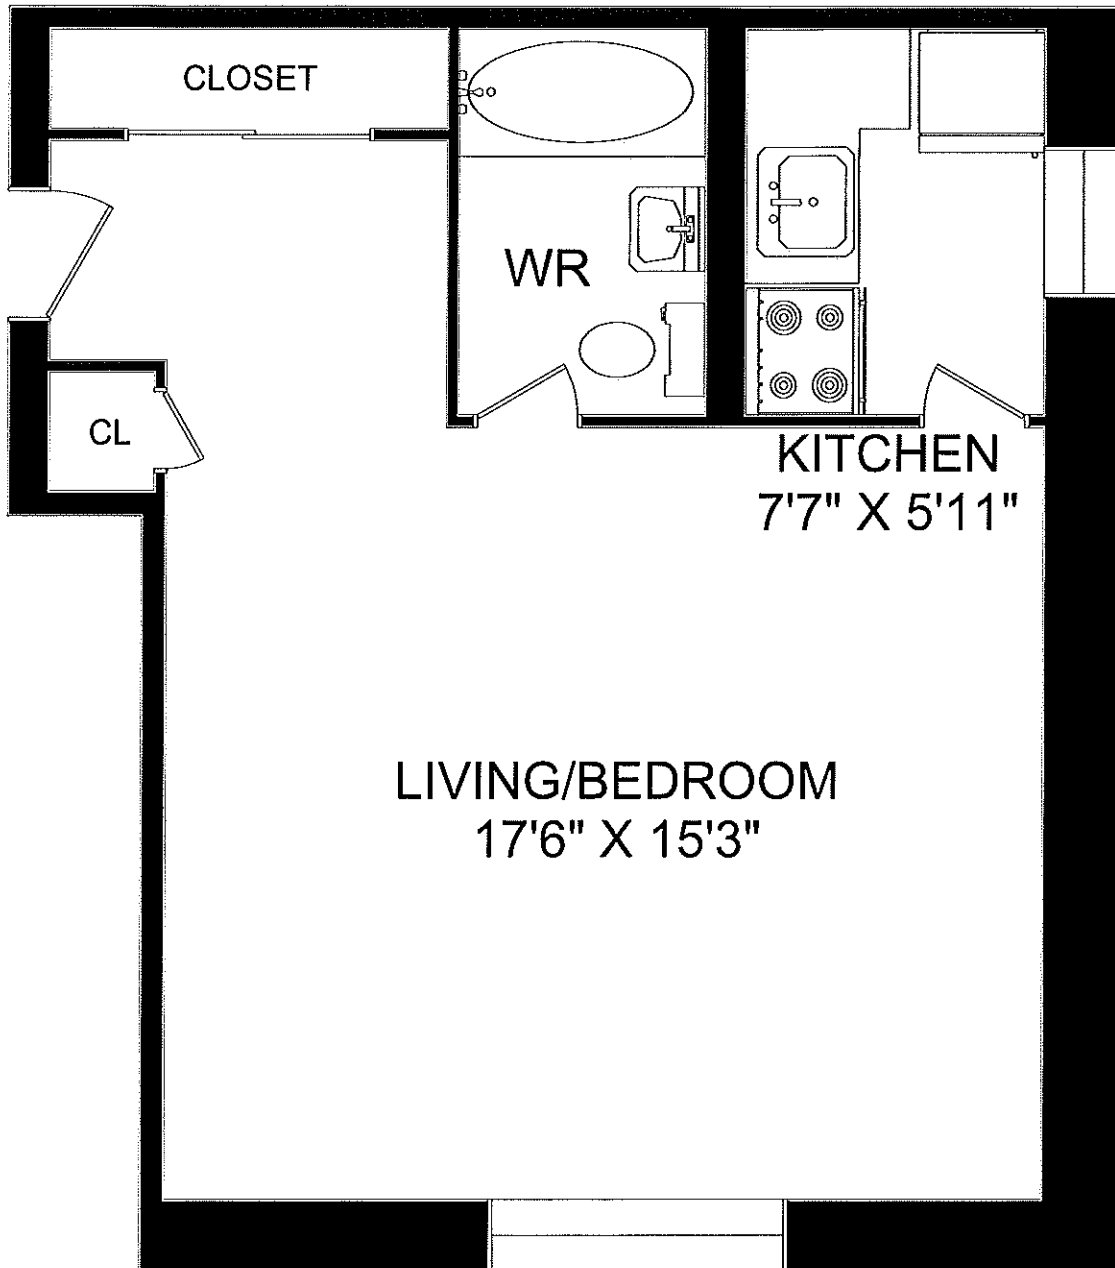

165 ERSKINE AVENUE

BACHELOR UNIT #110
433 SQUARE FEET