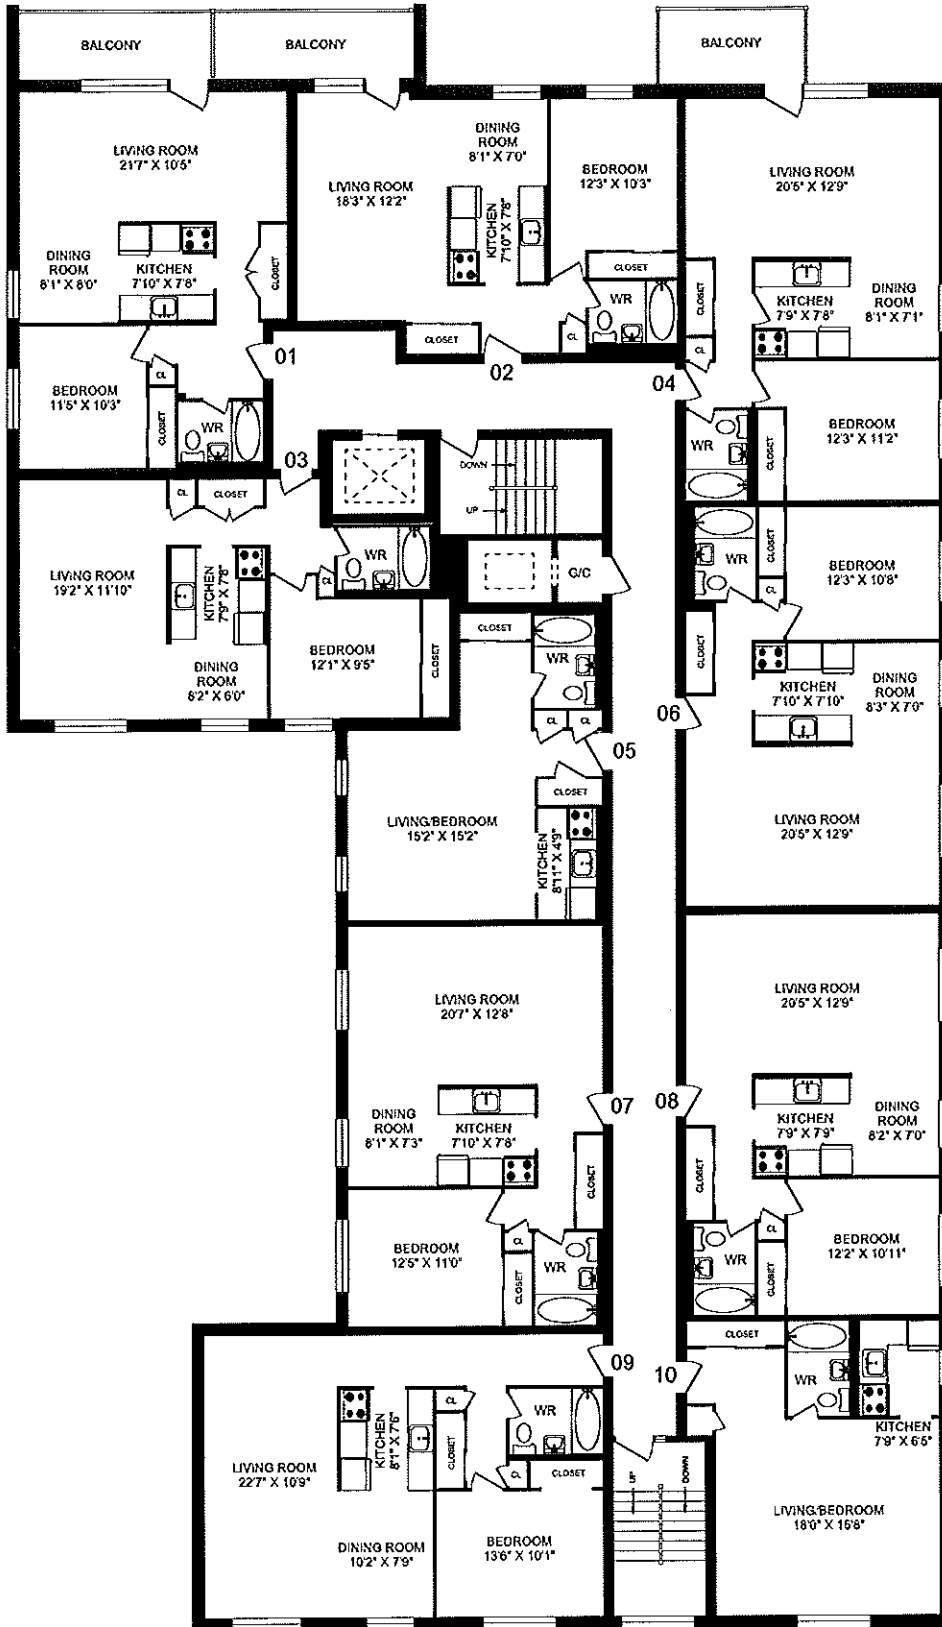

165 ERSKINE AVENUE

TYPICAL FLOOR
7,823 SQUARE FEET