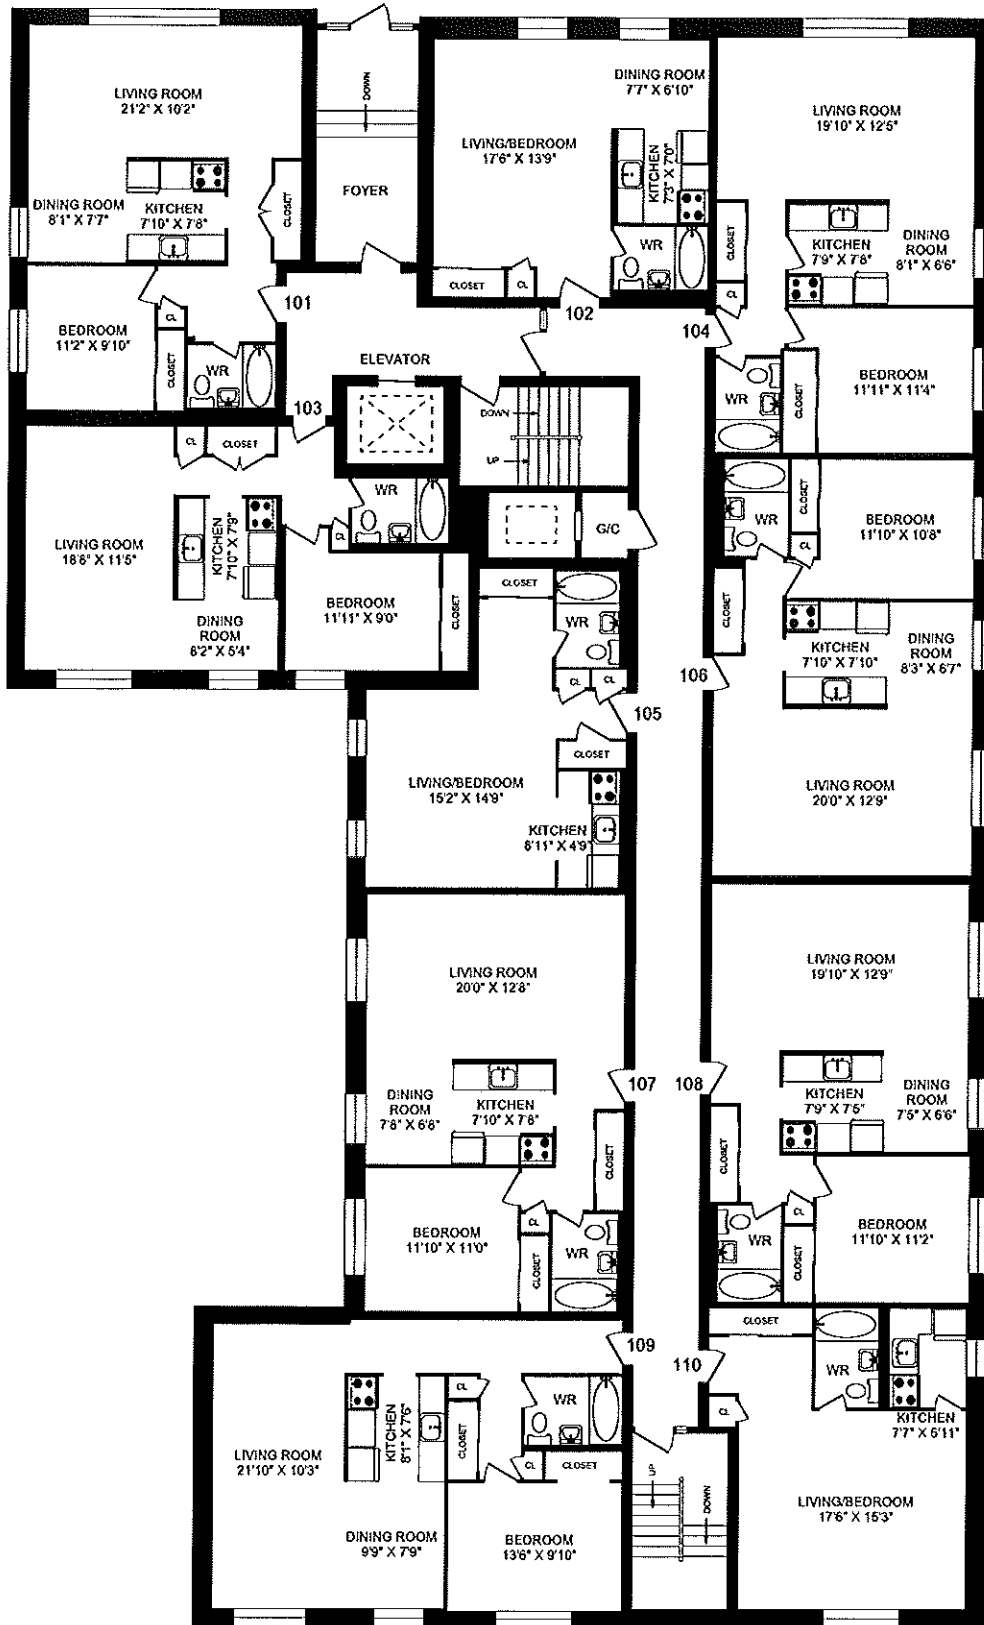

165 ERSKINE AVENUE

MAIN FLOOR
7,813 SQUARE FEET