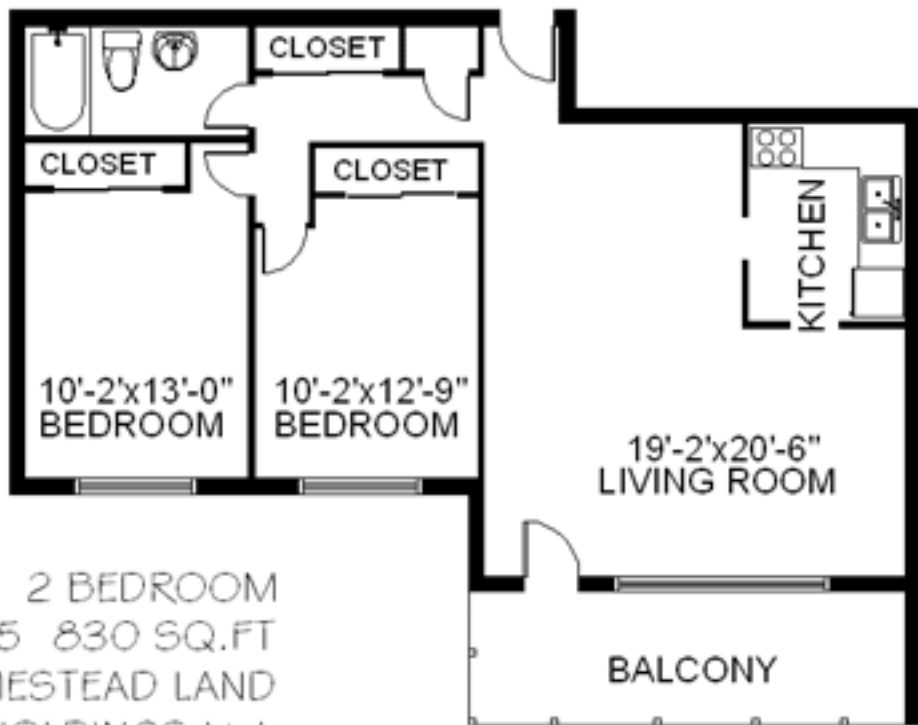

1 BEDROOM
UNIT #1 630 SQ.FT
HOMESTEAD LAND
HOLDINGS Ltd.
SURREY LANE APARTMENTS

1 BEDROOM
UNIT #3 750 SQ.FT
HOMESTEAD LAND
HOLDINGS Ltd.
SURREY LANE APARTMENTS

1 BEDROOM
UNIT #6 750 SQ.FT
HOMESTEAD LAND
HOLDINGS Ltd.
SURREY LANE APARTMENTS

2 BEDROOM
UNIT #4 830 SQ.FT
HOMESTEAD LAND
HOLDINGS Ltd.
SURREY LANE APARTMENTS

2 BEDROOM
UNIT #5 830 SQ.FT
HOMESTEAD LAND
HOLDINGS Ltd.
SURREY LANE APARTMENTS

2 BEDROOM
UNIT #7 860 SQ.FT
HOMESTEAD LAND
HOLDINGS Ltd.
SURREY LANE APARTMENTS

2 BEDROOM
UNIT #8 940 SQ.FT
HOMESTEAD LAND
HOLDINGS Ltd.
SURREY LANE APARTMENTS

BEDROOM
10'-2"x12'-10"

BEDROOM
10'-2"x12'-6"

BEDROOM
10'-2"x9'-6"

LIVING ROOM
18'-5"x23'-0"

BALCONY

CLOSET

CLOSET

CLOSET

CLOSET

KITCHEN

3 BEDROOM
UNIT #2 1050 SQ.FT
HOMESTEAD LAND
HOLDINGS Ltd.
SURREY LANE APARTMENTS