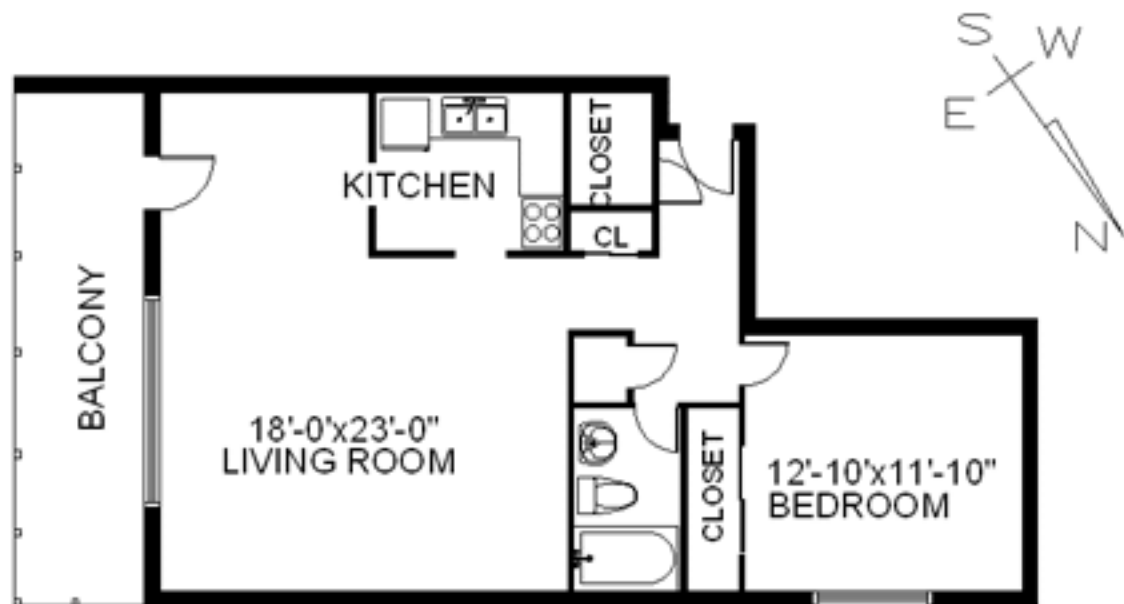

1 BEDROOM
UNIT #1 630 SQ.FT
HOMESTEAD LAND
HOLDINGS Ltd.
SURREY LANE APARTMENTS

1 BEDROOM
UNIT #3 750 SQ.FT
HOMESTEAD LAND
HOLDINGS Ltd.
SURREY LANE APARTMENTS

1 BEDROOM
UNIT #6 750 SQ.FT
HOMESTEAD LAND
HOLDINGS Ltd.
SURREY LANE APARTMENTS

2 BEDROOM
UNIT #4 830 SQ.FT
HOMESTEAD LAND
HOLDINGS Ltd.
SURREY LANE APARTMENTS

2 BEDROOM
UNIT #5 830 SQ.FT
HOMESTEAD LAND
HOLDINGS Ltd.
SURREY LANE APARTMENTS

2 BEDROOM
UNIT #7 860 SQ.FT
HOMESTEAD LAND
HOLDINGS Ltd.
SURREY LANE APARTMENTS

2 BEDROOM
UNIT #8 940 SQ.FT
HOMESTEAD LAND
HOLDINGS Ltd.
SURREY LANE APARTMENTS

BEDROOM
10'-2"x12'-10"

BEDROOM
10'-2"x12'-6"

BEDROOM
10'-2"x9'-6"

LIVING ROOM
18'-5"x23'-0"

BALCONY

CLOSET

CLOSET

CLOSET

CLOSET

KITCHEN

3 BEDROOM
UNIT #2 1050 SQ.FT
HOMESTEAD LAND
HOLDINGS Ltd.
SURREY LANE APARTMENTS