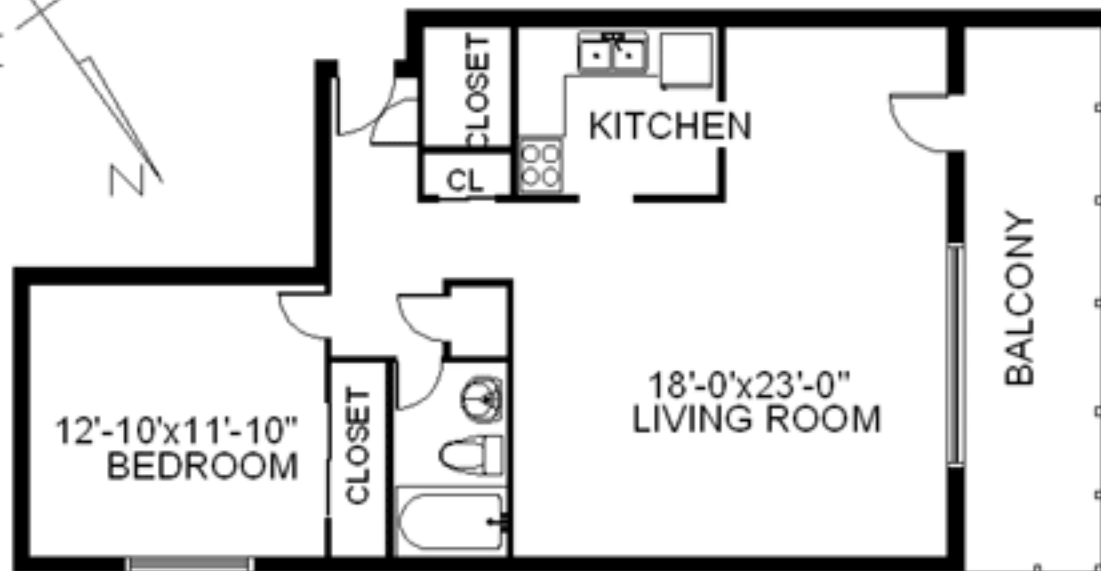

1 BEDROOM
UNIT #1 630 SQ.FT
HOMESTEAD LAND
HOLDINGS Ltd.
SURREY LANE APARTMENTS

1 BEDROOM
UNIT #3 750 SQ.FT
HOMESTEAD LAND
HOLDINGS Ltd.
SURREY LANE APARTMENTS

1 BEDROOM
UNIT #6 750 SQ.FT
HOMESTEAD LAND
HOLDINGS Ltd.
SURREY LANE APARTMENTS

2 BEDROOM
UNIT #4 830 SQ.FT
HOMESTEAD LAND
HOLDINGS Ltd.
SURREY LANE APARTMENTS

2 BEDROOM
UNIT #5 830 SQ.FT
HOMESTEAD LAND
HOLDINGS Ltd.
SURREY LANE APARTMENTS

2 BEDROOM
UNIT #7 860 SQ.FT
HOMESTEAD LAND
HOLDINGS Ltd.
SURREY LANE APARTMENTS

2 BEDROOM
UNIT #8 940 SQ.FT
HOMESTEAD LAND
HOLDINGS Ltd.
SURREY LANE APARTMENTS

BEDROOM
10'-2"x12'-10"

BEDROOM
10'-2"x12'-6"

BEDROOM
10'-2"x9'-6"

LIVING ROOM
18'-5"x23'-0"

BALCONY

CLOSET

CLOSET

CLOSET

CLOSET

KITCHEN

3 BEDROOM
UNIT #2 1050 SQ.FT
HOMESTEAD LAND
HOLDINGS Ltd.
SURREY LANE APARTMENTS