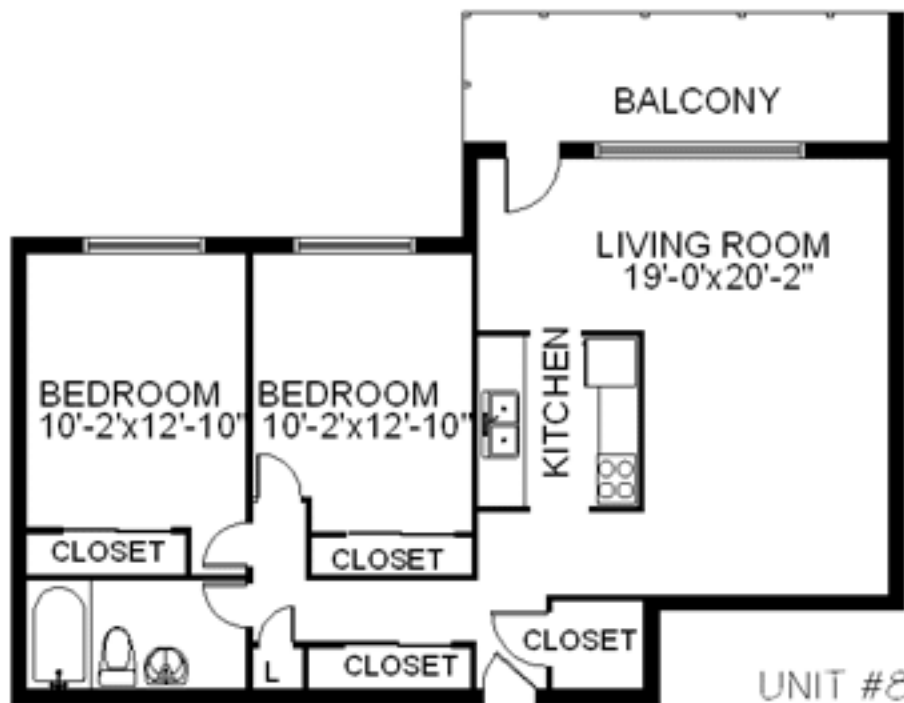

1 BEDROOM
UNIT #1 630 SQ.FT
HOMESTEAD LAND
HOLDINGS Ltd.
SURREY LANE APARTMENTS

1 BEDROOM
UNIT #3 750 SQ.FT
HOMESTEAD LAND
HOLDINGS Ltd.
SURREY LANE APARTMENTS

1 BEDROOM
UNIT #6 750 SQ.FT
HOMESTEAD LAND
HOLDINGS Ltd.
SURREY LANE APARTMENTS

2 BEDROOM
UNIT #4 830 SQ.FT
HOMESTEAD LAND
HOLDINGS Ltd.
SURREY LANE APARTMENTS

2 BEDROOM
UNIT #5 830 SQ.FT
HOMESTEAD LAND
HOLDINGS Ltd.
SURREY LANE APARTMENTS

2 BEDROOM
UNIT #7 860 SQ.FT
HOMESTEAD LAND
HOLDINGS Ltd.
SURREY LANE APARTMENTS

2 BEDROOM
UNIT #8 940 SQ.FT
HOMESTEAD LAND
HOLDINGS Ltd.
SURREY LANE APARTMENTS

BEDROOM
10'-2"x12'-10"

BEDROOM
10'-2"x12'-6"

BEDROOM
10'-2"x9'-6"

LIVING ROOM
18'-5"x23'-0"

BALCONY

CLOSET

CLOSET

CLOSET

CLOSET

KITCHEN

3 BEDROOM
UNIT #2 1050 SQ.FT
HOMESTEAD LAND
HOLDINGS Ltd.
SURREY LANE APARTMENTS