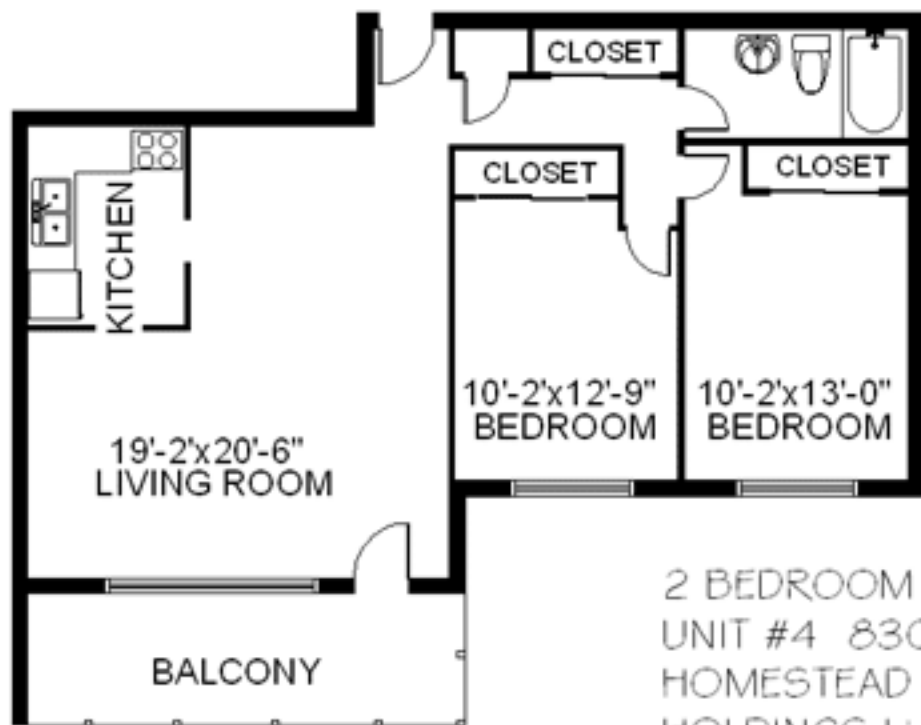

1 BEDROOM
UNIT #1 630 SQ.FT
HOMESTEAD LAND
HOLDINGS Ltd.
SURREY LANE APARTMENTS

1 BEDROOM
UNIT #3 750 SQ.FT
HOMESTEAD LAND
HOLDINGS Ltd.
SURREY LANE APARTMENTS

1 BEDROOM
UNIT #6 750 SQ.FT
HOMESTEAD LAND
HOLDINGS Ltd.
SURREY LANE APARTMENTS

2 BEDROOM
UNIT #4 830 SQ.FT
HOMESTEAD LAND
HOLDINGS Ltd.
SURREY LANE APARTMENTS

2 BEDROOM
UNIT #5 830 SQ.FT
HOMESTEAD LAND
HOLDINGS Ltd.
SURREY LANE APARTMENTS

2 BEDROOM
UNIT #7 860 SQ.FT
HOMESTEAD LAND
HOLDINGS Ltd.
SURREY LANE APARTMENTS

2 BEDROOM
UNIT #8 940 SQ.FT
HOMESTEAD LAND
HOLDINGS Ltd.
SURREY LANE APARTMENTS

BEDROOM
10'-2"x12'-10"

BEDROOM
10'-2"x12'-6"

BEDROOM
10'-2"x9'-6"

LIVING ROOM
18'-5"x23'-0"

BALCONY

CLOSET

CLOSET

CLOSET

CLOSET

KITCHEN

3 BEDROOM
UNIT #2 1050 SQ.FT
HOMESTEAD LAND
HOLDINGS Ltd.
SURREY LANE APARTMENTS