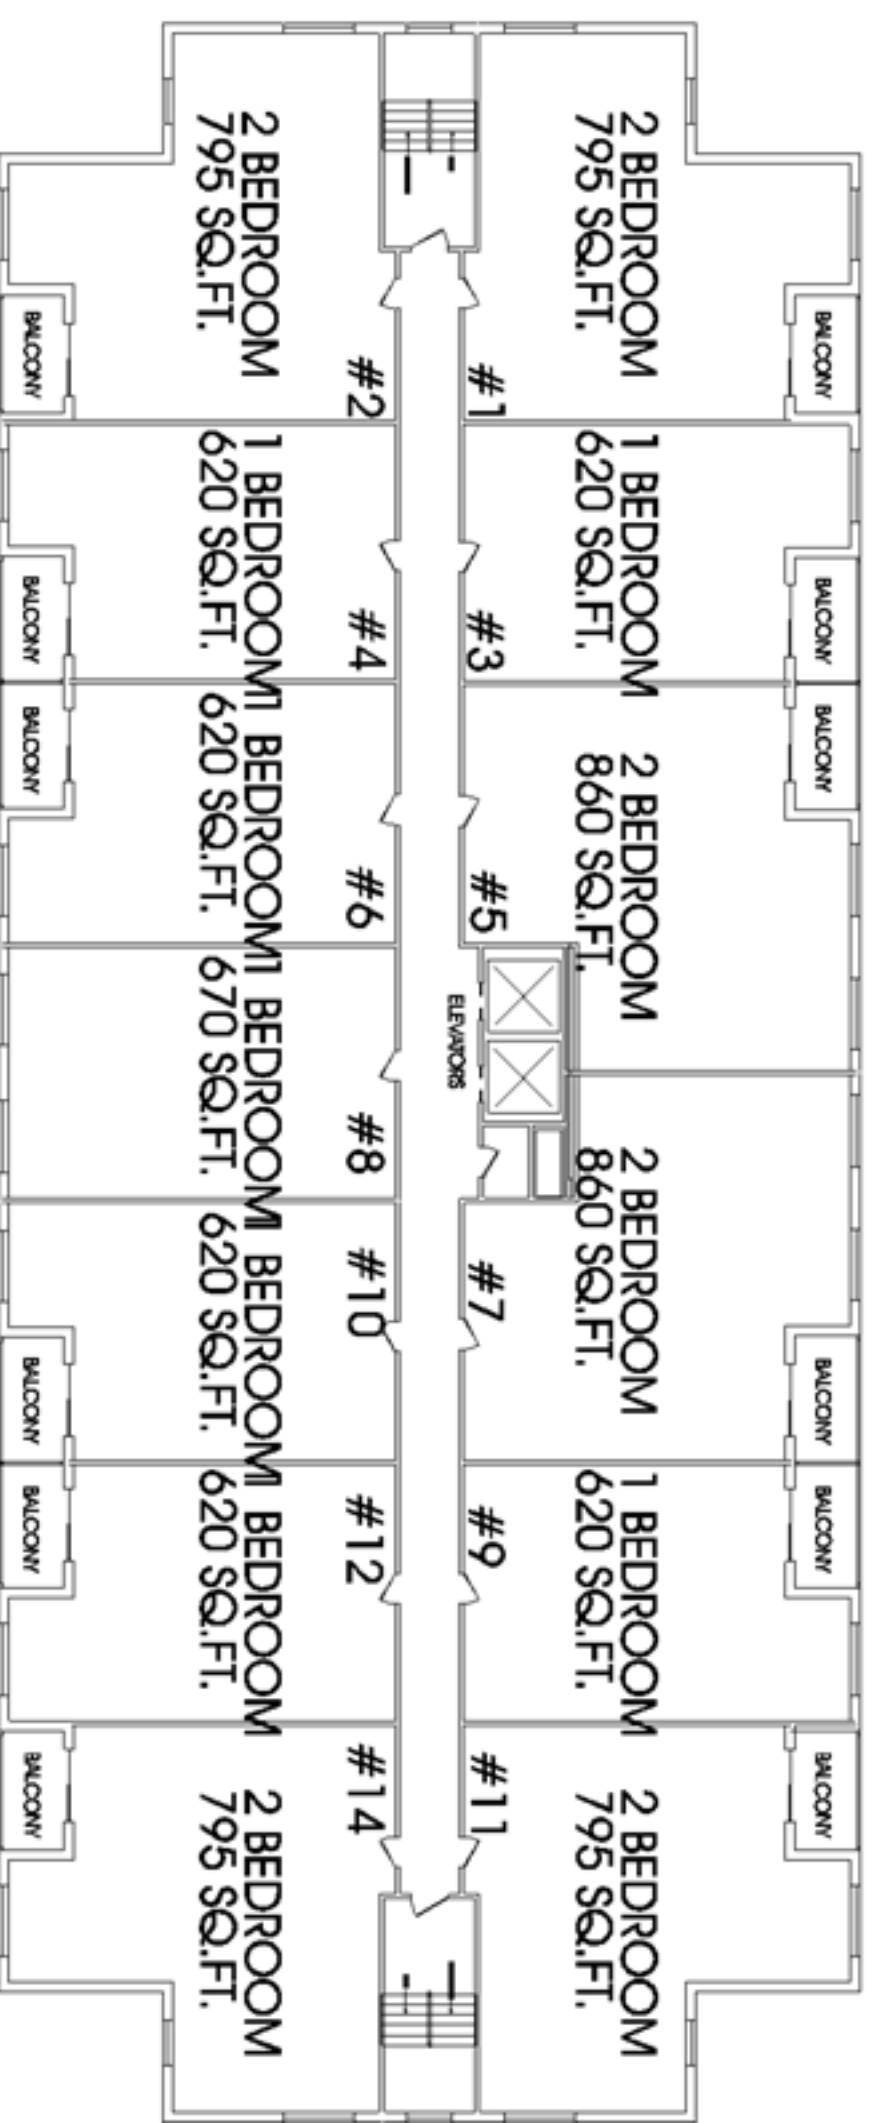

62 OLD OAK ROAD

1 BEDROOM UNIT #6

62 OLD OAK ROAD

1 BEDROOM UNIT #8

62 OLD OAK ROAD

2 BEDROOM UNIT #02
(202-702)

1136 SQ FT

62 OLD OAK ROAD

TYPICAL FLOOR

ALL UNITS ON BOTH THE FLOORS ARE SAME AS 44 OLD OAK
EXCEPT FOR 109, 212, 101, 105

1136 SQ.FT

62 OLD OAK ROAD

TYPICAL FLOOR