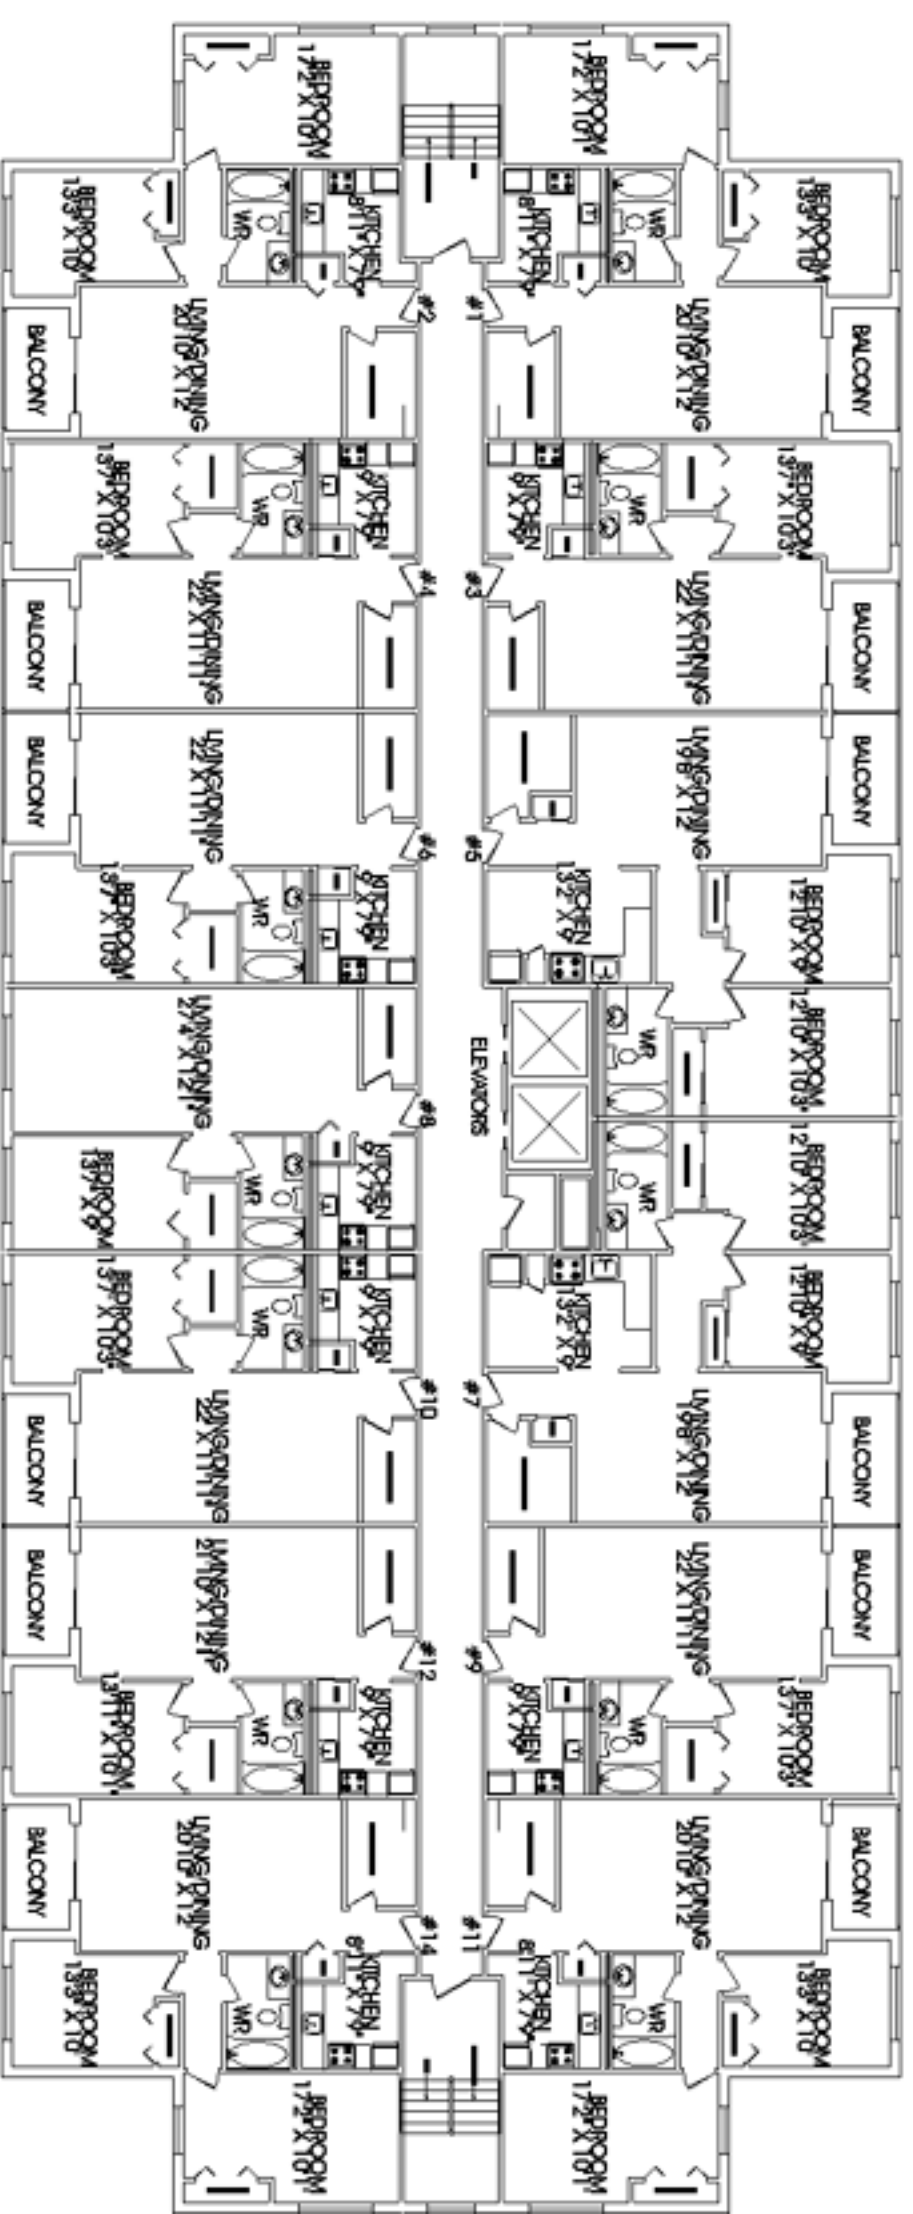

62 OLD OAK ROAD

1 BEDROOM UNIT #6

62 OLD OAK ROAD

1 BEDROOM UNIT #8

62 OLD OAK ROAD

2 BEDROOM UNIT #02
(202-702)

1136 SQ FT

62 OLD OAK ROAD

TYPICAL FLOOR

ALL UNITS ON BOTH THE FLOORS ARE SAME AS 44 OLD OAK
EXCEPT FOR 109, 212, 101, 105

1136 SQ.FT

62 OLD OAK ROAD

TYPICAL FLOOR