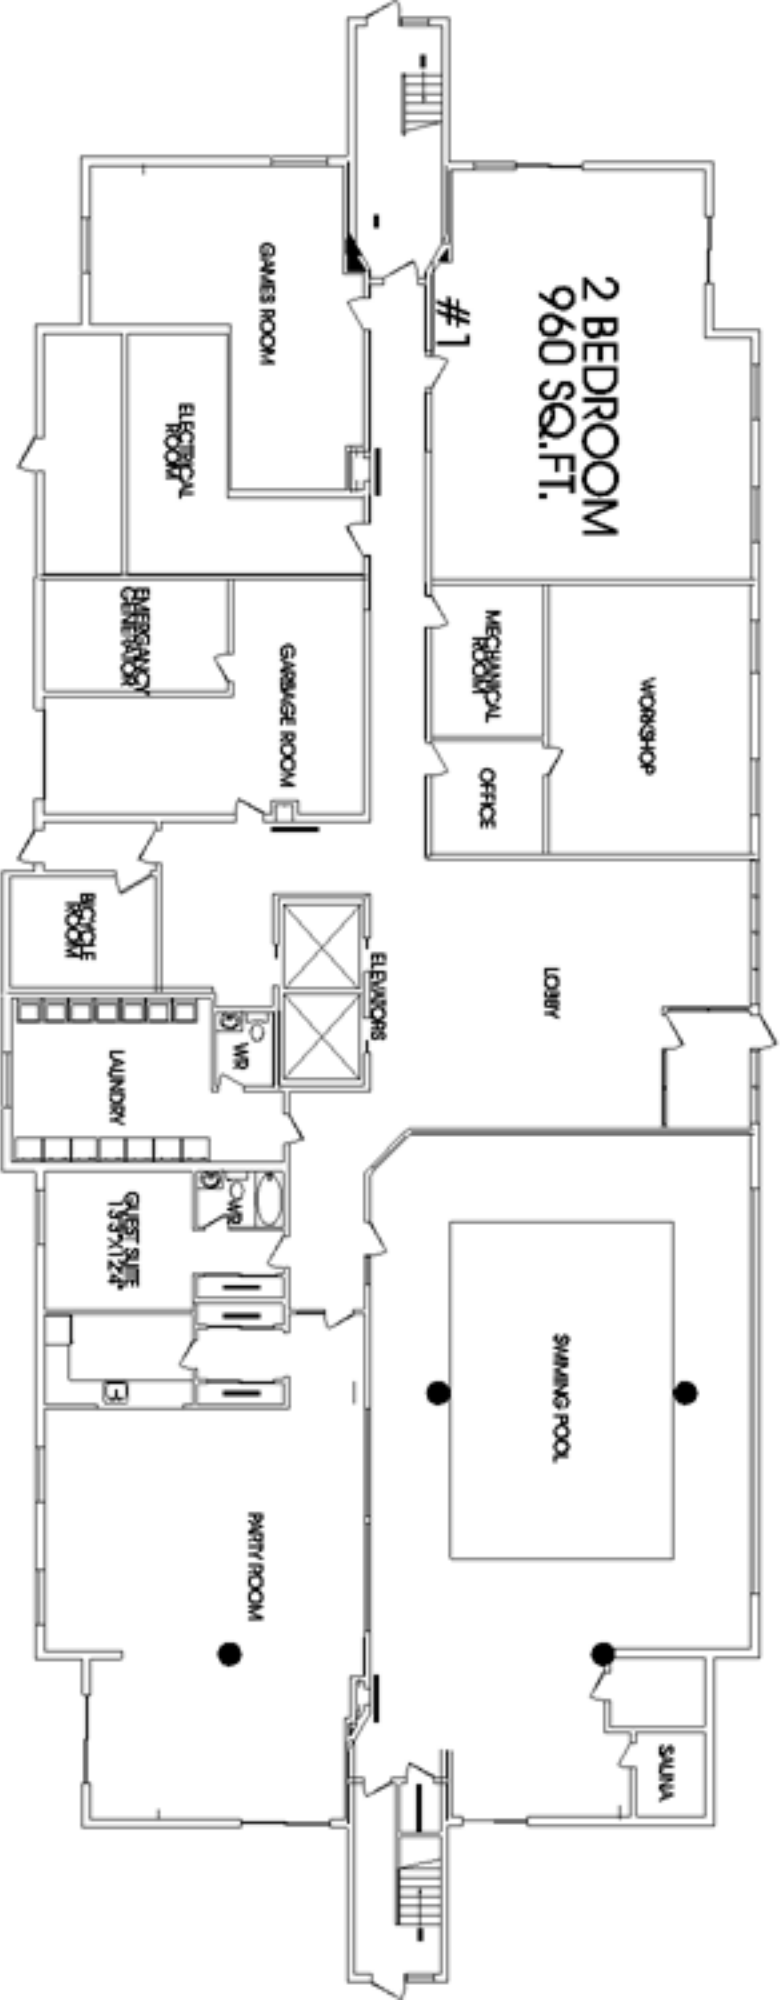

26 LEROY GRANT

1 BEDROOM UNIT # 1

26 LEROY GRANT

1 BEDROOM UNIT # 9

26 LEROY GRANT

BALCONY

23'5"X14'8"
ROOM
LIVING/DINING

12'3"X8'11"
BEDROOM

17'1"X11'7"
BEDROOM

CLOSET

CLOSET

STORAGE

CLOSET

CLOSET

7'9"X7'9"
KITCHEN

WR

WR

2 BEDROOM UNIT # 6

26 LEROY GRANT

2 BEDROOM UNIT # 8

26 LEROY GRANT

MAIN FLOOR

TOTAL 9662 SQUARE FEET

26 LEROY GRANT

TYPICAL FLOOR

TOTAL 9548 SQUARE FEET

26 LEROY GRANT

TYPICAL FLOOR

TOTAL 9548 SQUARE FEET