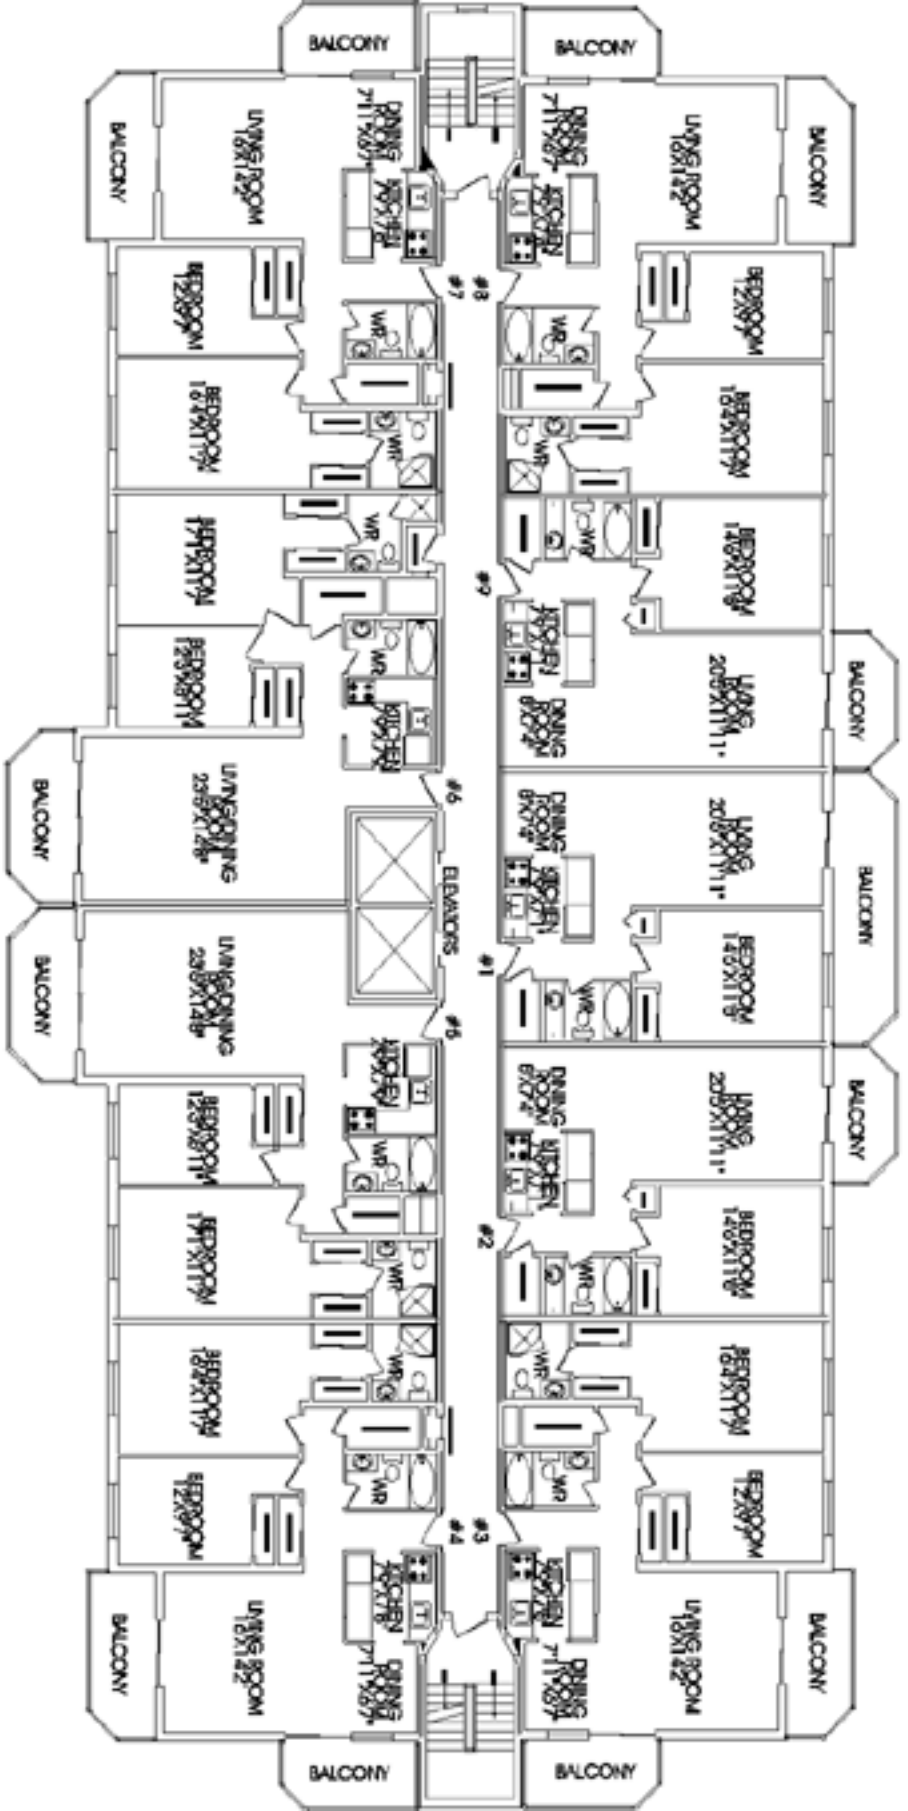

26 LEROY GRANT

1 BEDROOM UNIT # 1

26 LEROY GRANT

1 BEDROOM UNIT # 9

26 LEROY GRANT

BALCONY

23'5"X14'8"
ROOM
LIVING/DINING

12'3"X8'11"
BEDROOM

17'1"X11'7"
BEDROOM

CLOSET

CLOSET

STORAGE

CLOSET

CLOSET

7'9"X7'9"
KITCHEN

WR

WR

2 BEDROOM UNIT # 6

26 LEROY GRANT

2 BEDROOM UNIT # 8

26 LEROY GRANT

MAIN FLOOR

TOTAL 9662 SQUARE FEET

26 LEROY GRANT

TYPICAL FLOOR

TOTAL 9548 SQUARE FEET

26 LEROY GRANT

TYPICAL FLOOR

TOTAL 9548 SQUARE FEET