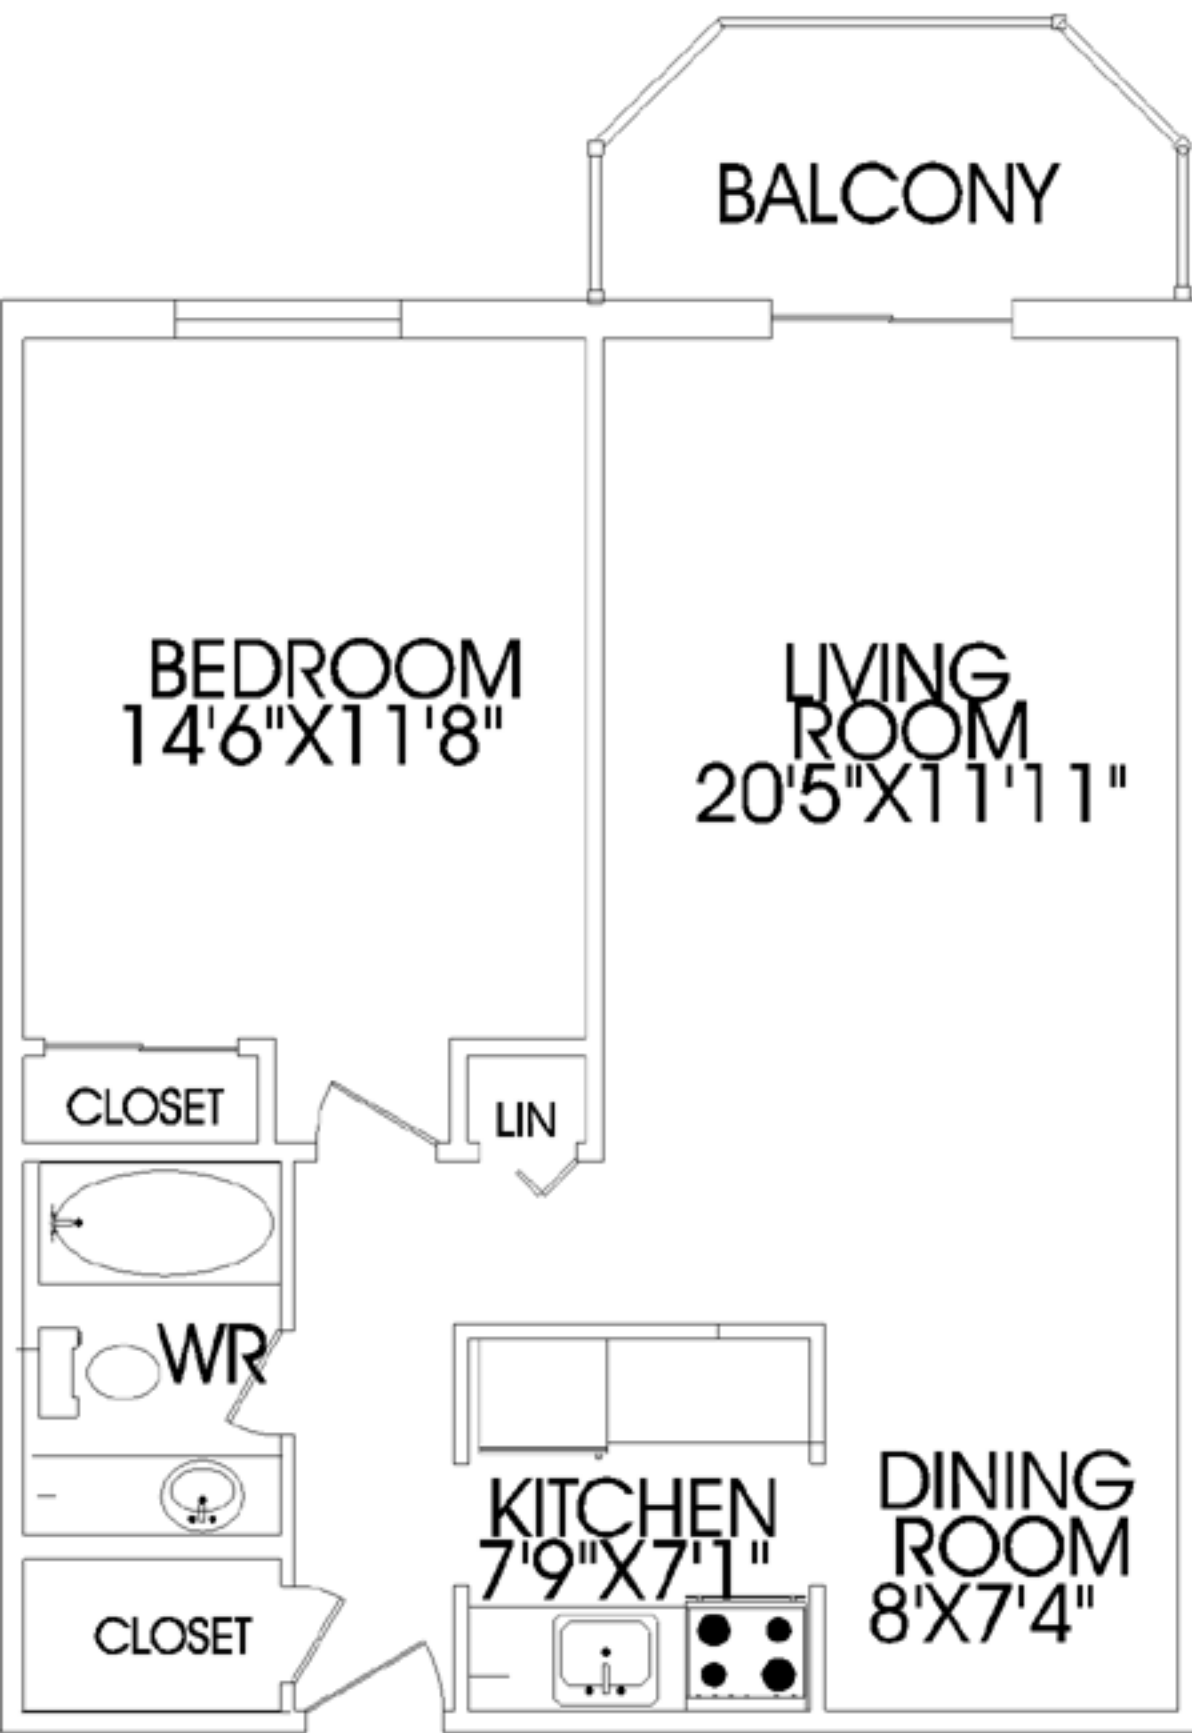

26 LEROY GRANT

1 BEDROOM UNIT # 1

26 LEROY GRANT

1 BEDROOM UNIT # 9

26 LEROY GRANT

BALCONY

23'5"X14'8"
ROOM
LIVING/DINING

12'3"X8'11"
BEDROOM

17'1"X11'7"
BEDROOM

CLOSET

CLOSET

STORAGE

CLOSET

CLOSET

7'9"X7'9"
KITCHEN

WR

WR

2 BEDROOM UNIT # 6

26 LEROY GRANT

2 BEDROOM UNIT # 8

26 LEROY GRANT

MAIN FLOOR

TOTAL 9662 SQUARE FEET

26 LEROY GRANT

TYPICAL FLOOR

TOTAL 9548 SQUARE FEET

26 LEROY GRANT

TYPICAL FLOOR

TOTAL 9548 SQUARE FEET