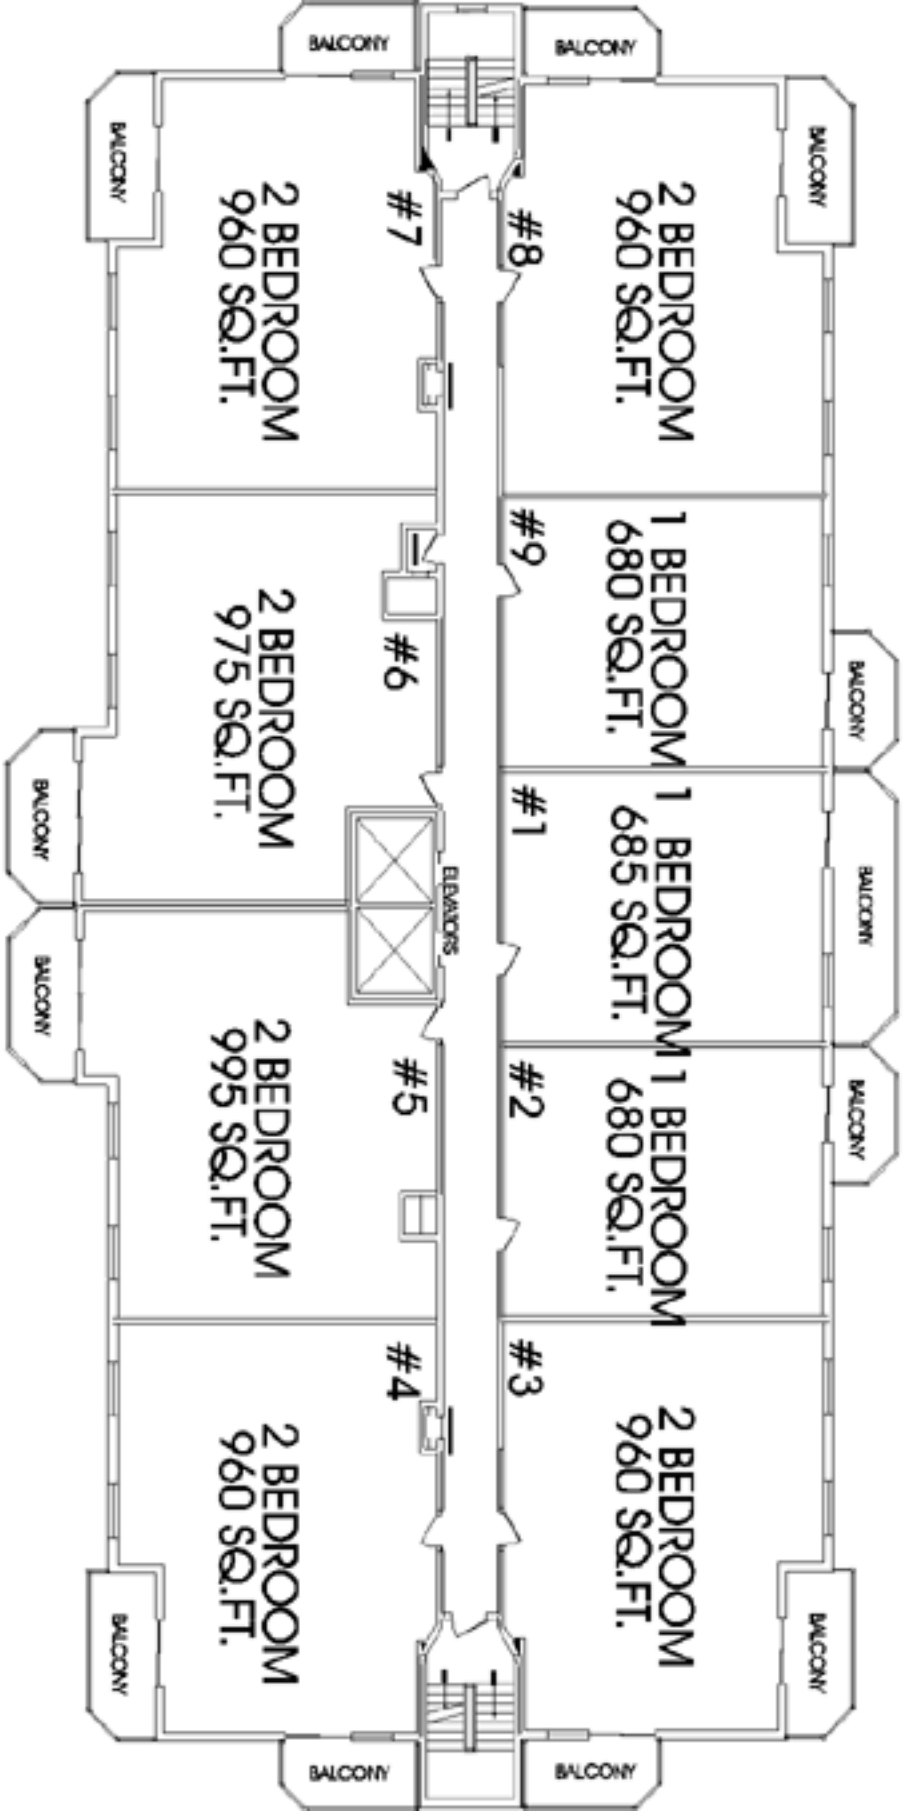

26 LEROY GRANT

1 BEDROOM UNIT # 1

26 LEROY GRANT

1 BEDROOM UNIT # 9

26 LEROY GRANT

BALCONY

23'5"X14'8"
ROOM
LIVING/DINING

12'3"X8'11"
BEDROOM

17'1"X11'7"
BEDROOM

CLOSET

CLOSET

STORAGE

CLOSET

CLOSET

7'9"X7'9"
KITCHEN

WR

WR

2 BEDROOM UNIT # 6

26 LEROY GRANT

2 BEDROOM UNIT # 8

26 LEROY GRANT

MAIN FLOOR

TOTAL 9662 SQUARE FEET

26 LEROY GRANT

TYPICAL FLOOR

TOTAL 9548 SQUARE FEET

26 LEROY GRANT

TYPICAL FLOOR

TOTAL 9548 SQUARE FEET