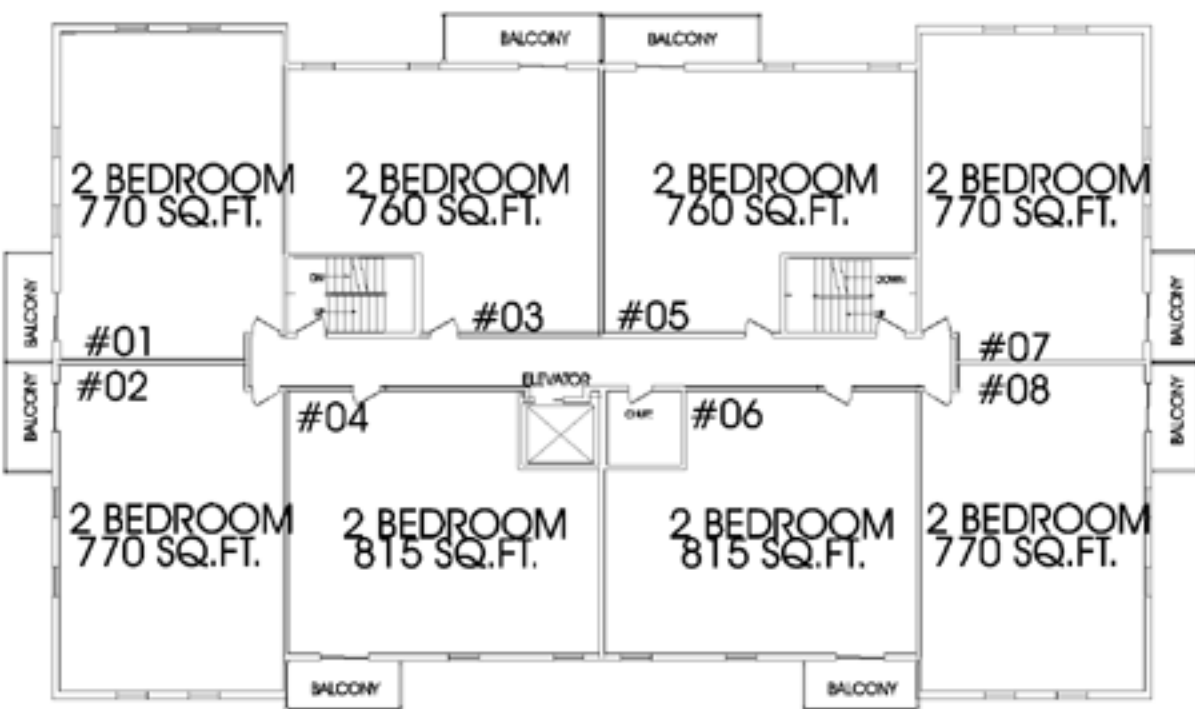

286 QUEEN MARY ROAD

1 BEDROOM UNIT #3

286 QUEEN MARY ROAD

2 BEDROOM UNIT # 01

286 QUEEN MARY ROAD

2 BEDROOM UNIT # 03

286 QUEEN MARY ROAD

2 BEDROOM UNIT #04

286 QUEEN MARY ROAD

MAIN FLOOR

TOTAL 7422 SQUARE FEET
1617 SQUARE FEET

286 QUEEN MARY ROAD

TYPICAL FLOOR

TOTAL 7422 SQUARE FEET
756 SQUARE FEET

286 QUEEN MARY ROAD

TYPICAL FLOOR
TOTAL 7422 SQUARE FEET
756 SQUARE FEET