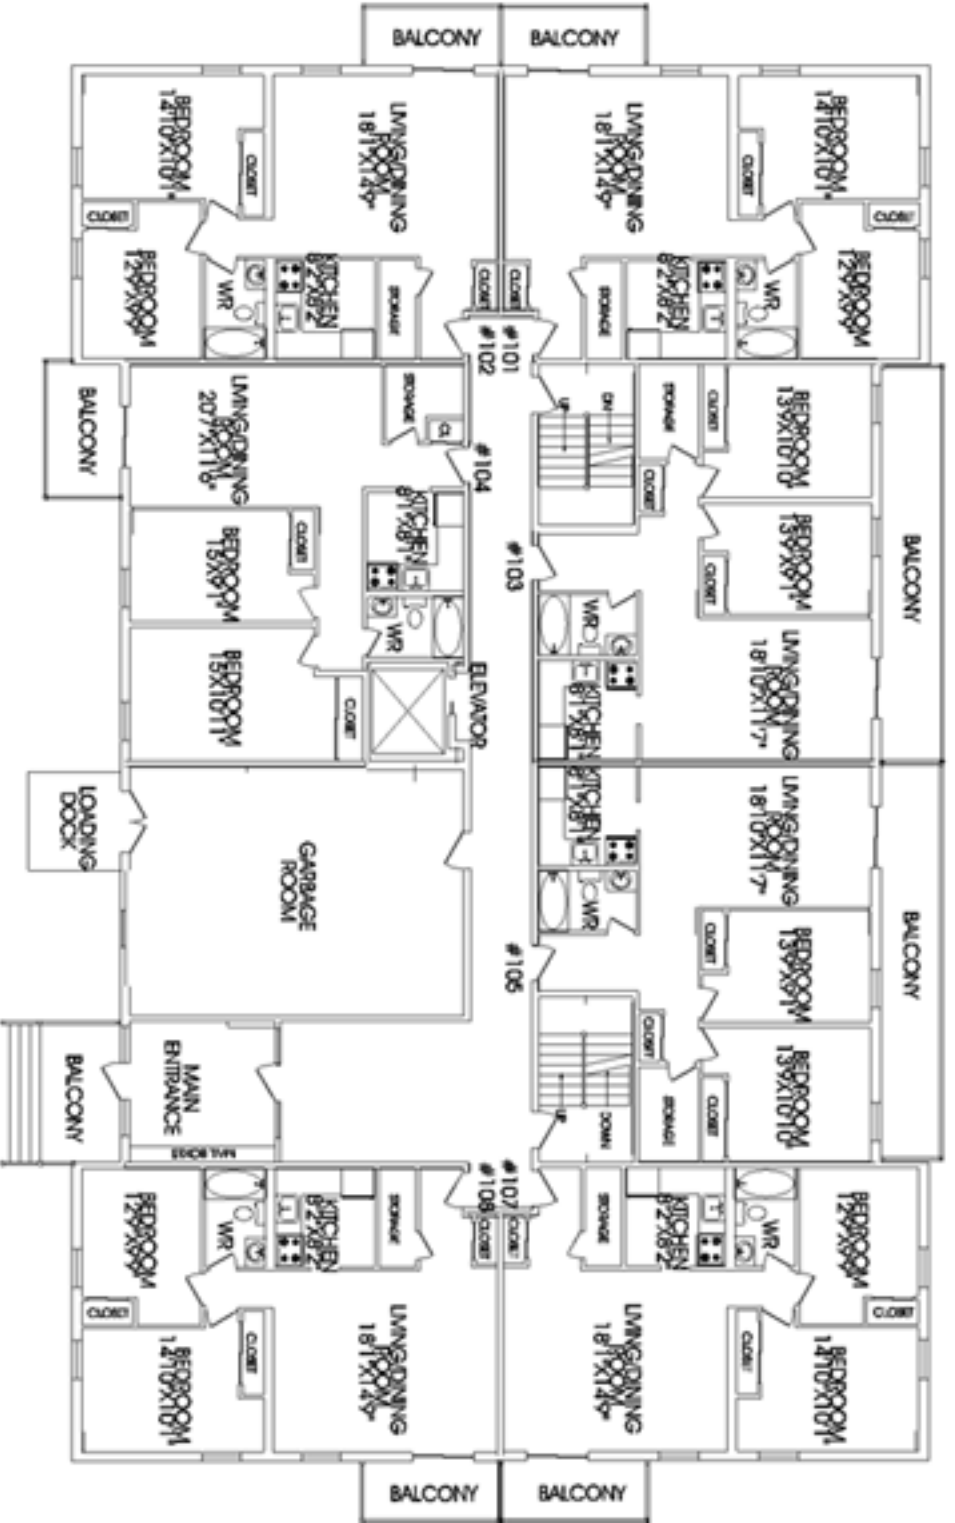

286 QUEEN MARY ROAD

1 BEDROOM UNIT #3

286 QUEEN MARY ROAD

2 BEDROOM UNIT # 01

286 QUEEN MARY ROAD

2 BEDROOM UNIT # 03

286 QUEEN MARY ROAD

2 BEDROOM UNIT #04

286 QUEEN MARY ROAD

MAIN FLOOR

TOTAL 7422 SQUARE FEET
1617 SQUARE FEET

286 QUEEN MARY ROAD

TYPICAL FLOOR

TOTAL 7422 SQUARE FEET
756 SQUARE FEET

286 QUEEN MARY ROAD

TYPICAL FLOOR
TOTAL 7422 SQUARE FEET
756 SQUARE FEET