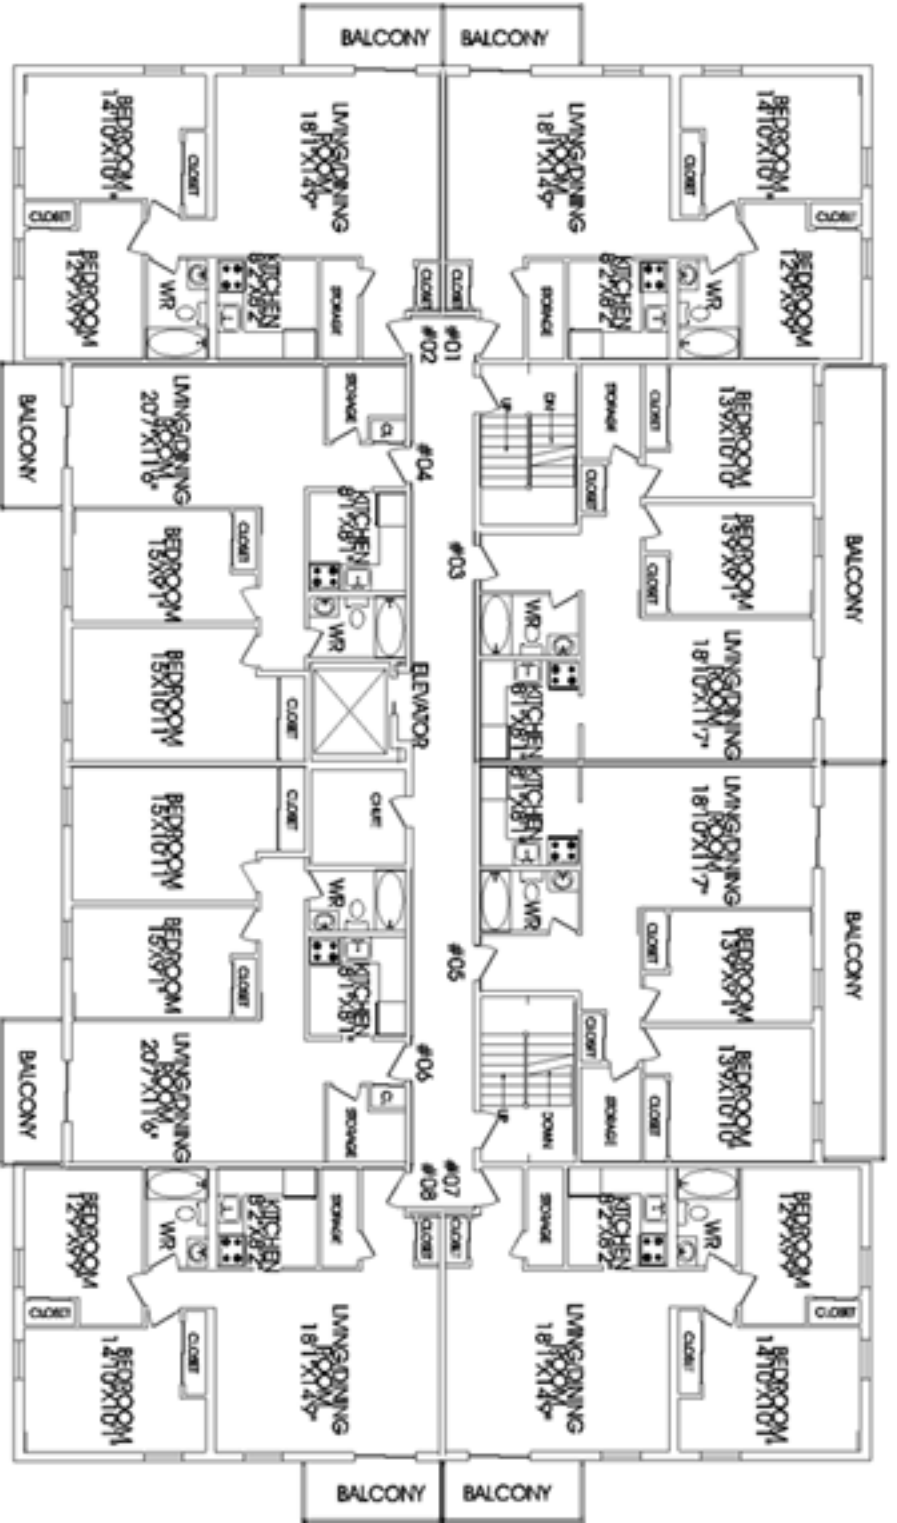

286 QUEEN MARY ROAD

1 BEDROOM UNIT #3

286 QUEEN MARY ROAD

2 BEDROOM UNIT # 01

286 QUEEN MARY ROAD

2 BEDROOM UNIT # 03

286 QUEEN MARY ROAD

2 BEDROOM UNIT #04

286 QUEEN MARY ROAD

MAIN FLOOR

TOTAL 7422 SQUARE FEET
1617 SQUARE FEET

286 QUEEN MARY ROAD

TYPICAL FLOOR

TOTAL 7422 SQUARE FEET
756 SQUARE FEET

286 QUEEN MARY ROAD

TYPICAL FLOOR
TOTAL 7422 SQUARE FEET
756 SQUARE FEET