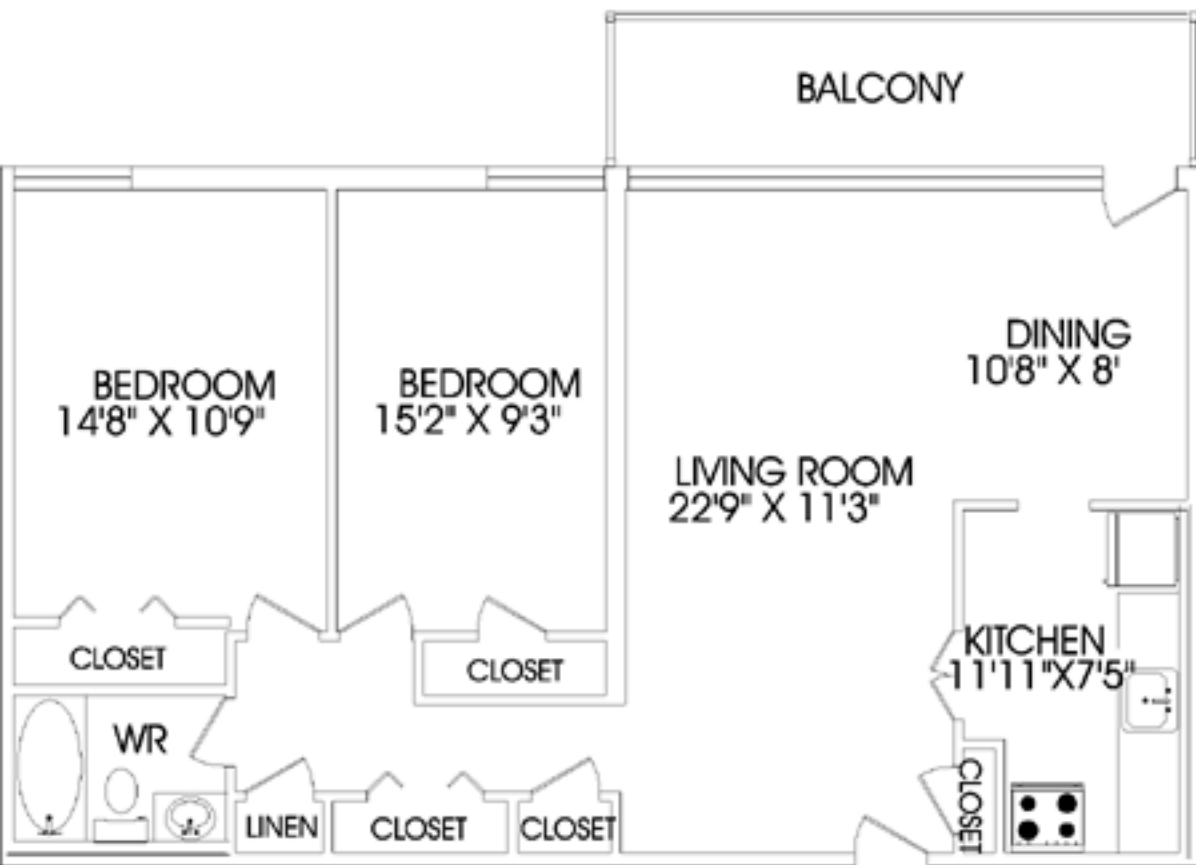

# 5 BROCKLEY DRIVE

1 BEDROOM UNIT #2

5 BROCKLEY DRIVE

2 BEDROOM UNIT #4

5 BROCKLEY DRIVE

2 BEDROOM UNIT #14

5 BROCKLEY DRIVE

3 BEDROOM UNIT #9

5 BROCKLEY DRIVE

3 BEDROOM UNIT #107

5 BROCKLEY DRIVE

14,375 SQ.FT.

MAIN FLOOR

# 5 BROCKLEY DRIVE

TYPICAL FLOOR

14,603 SQ.FT.