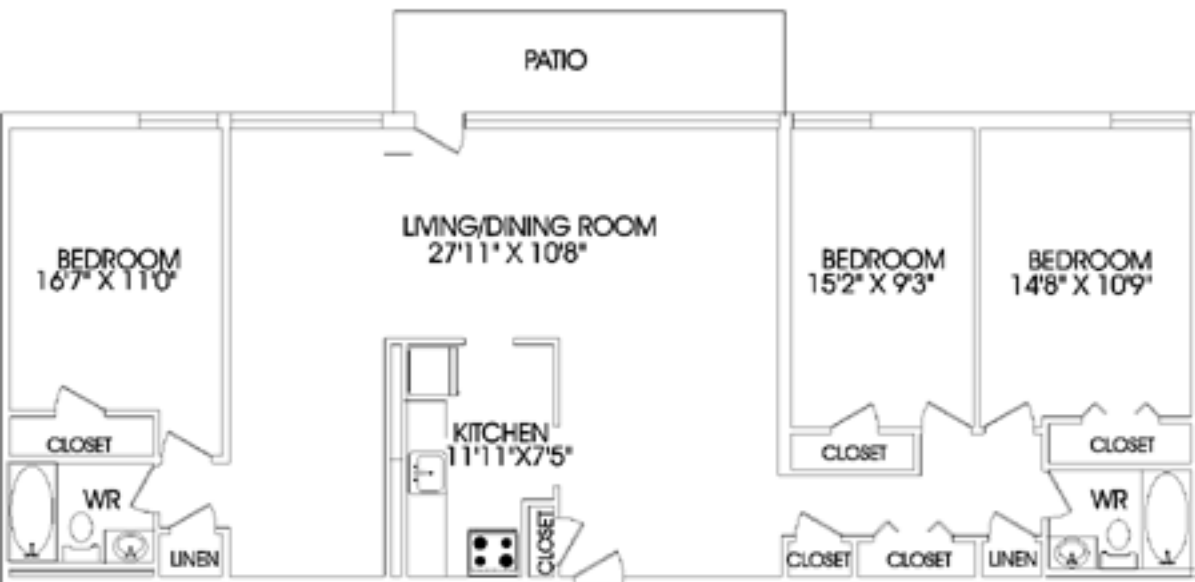

# 5 BROCKLEY DRIVE

1 BEDROOM UNIT #2

5 BROCKLEY DRIVE

2 BEDROOM UNIT #4

5 BROCKLEY DRIVE

2 BEDROOM UNIT #14

5 BROCKLEY DRIVE

3 BEDROOM UNIT #9

5 BROCKLEY DRIVE

3 BEDROOM UNIT #107

5 BROCKLEY DRIVE

14,375 SQ.FT.

MAIN FLOOR

# 5 BROCKLEY DRIVE

TYPICAL FLOOR

14,603 SQ.FT.