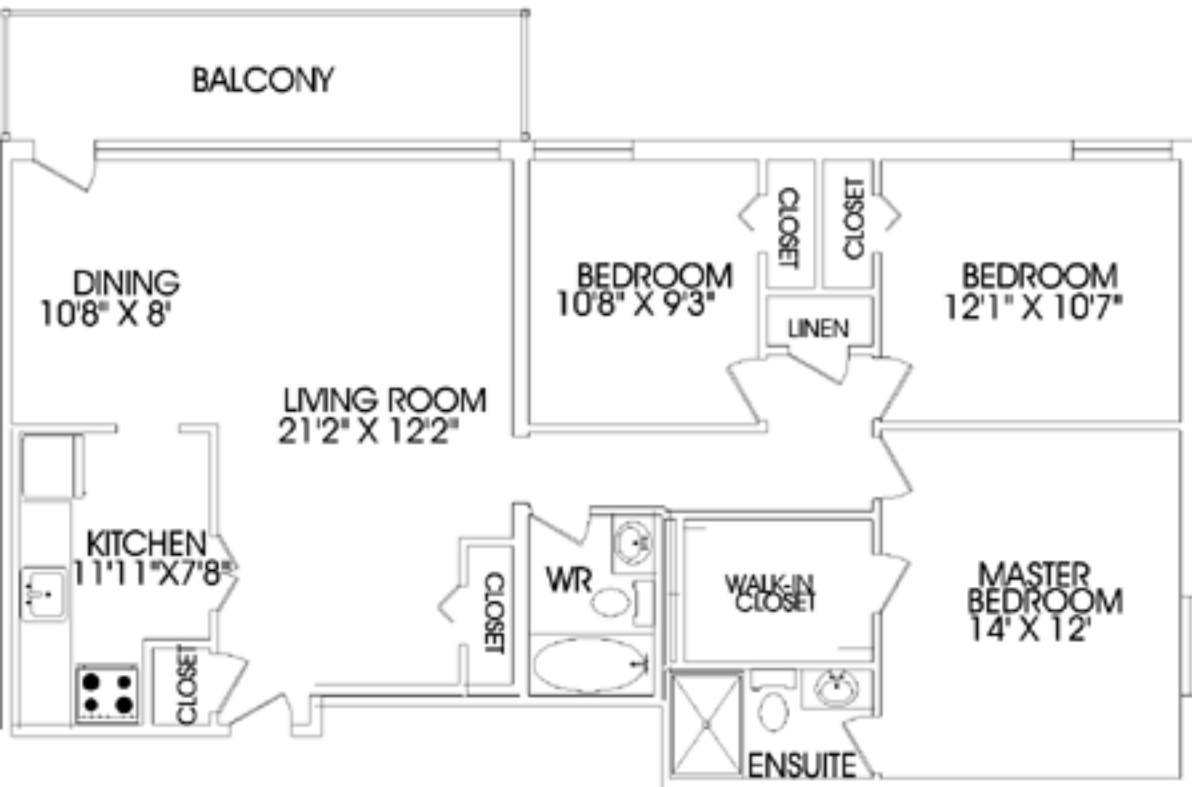

# 5 BROCKLEY DRIVE

1 BEDROOM UNIT #2

5 BROCKLEY DRIVE

2 BEDROOM UNIT #4

5 BROCKLEY DRIVE

2 BEDROOM UNIT #14

5 BROCKLEY DRIVE

3 BEDROOM UNIT #9

5 BROCKLEY DRIVE

3 BEDROOM UNIT #107

5 BROCKLEY DRIVE

14,375 SQ.FT.

MAIN FLOOR

# 5 BROCKLEY DRIVE

TYPICAL FLOOR

14,603 SQ.FT.