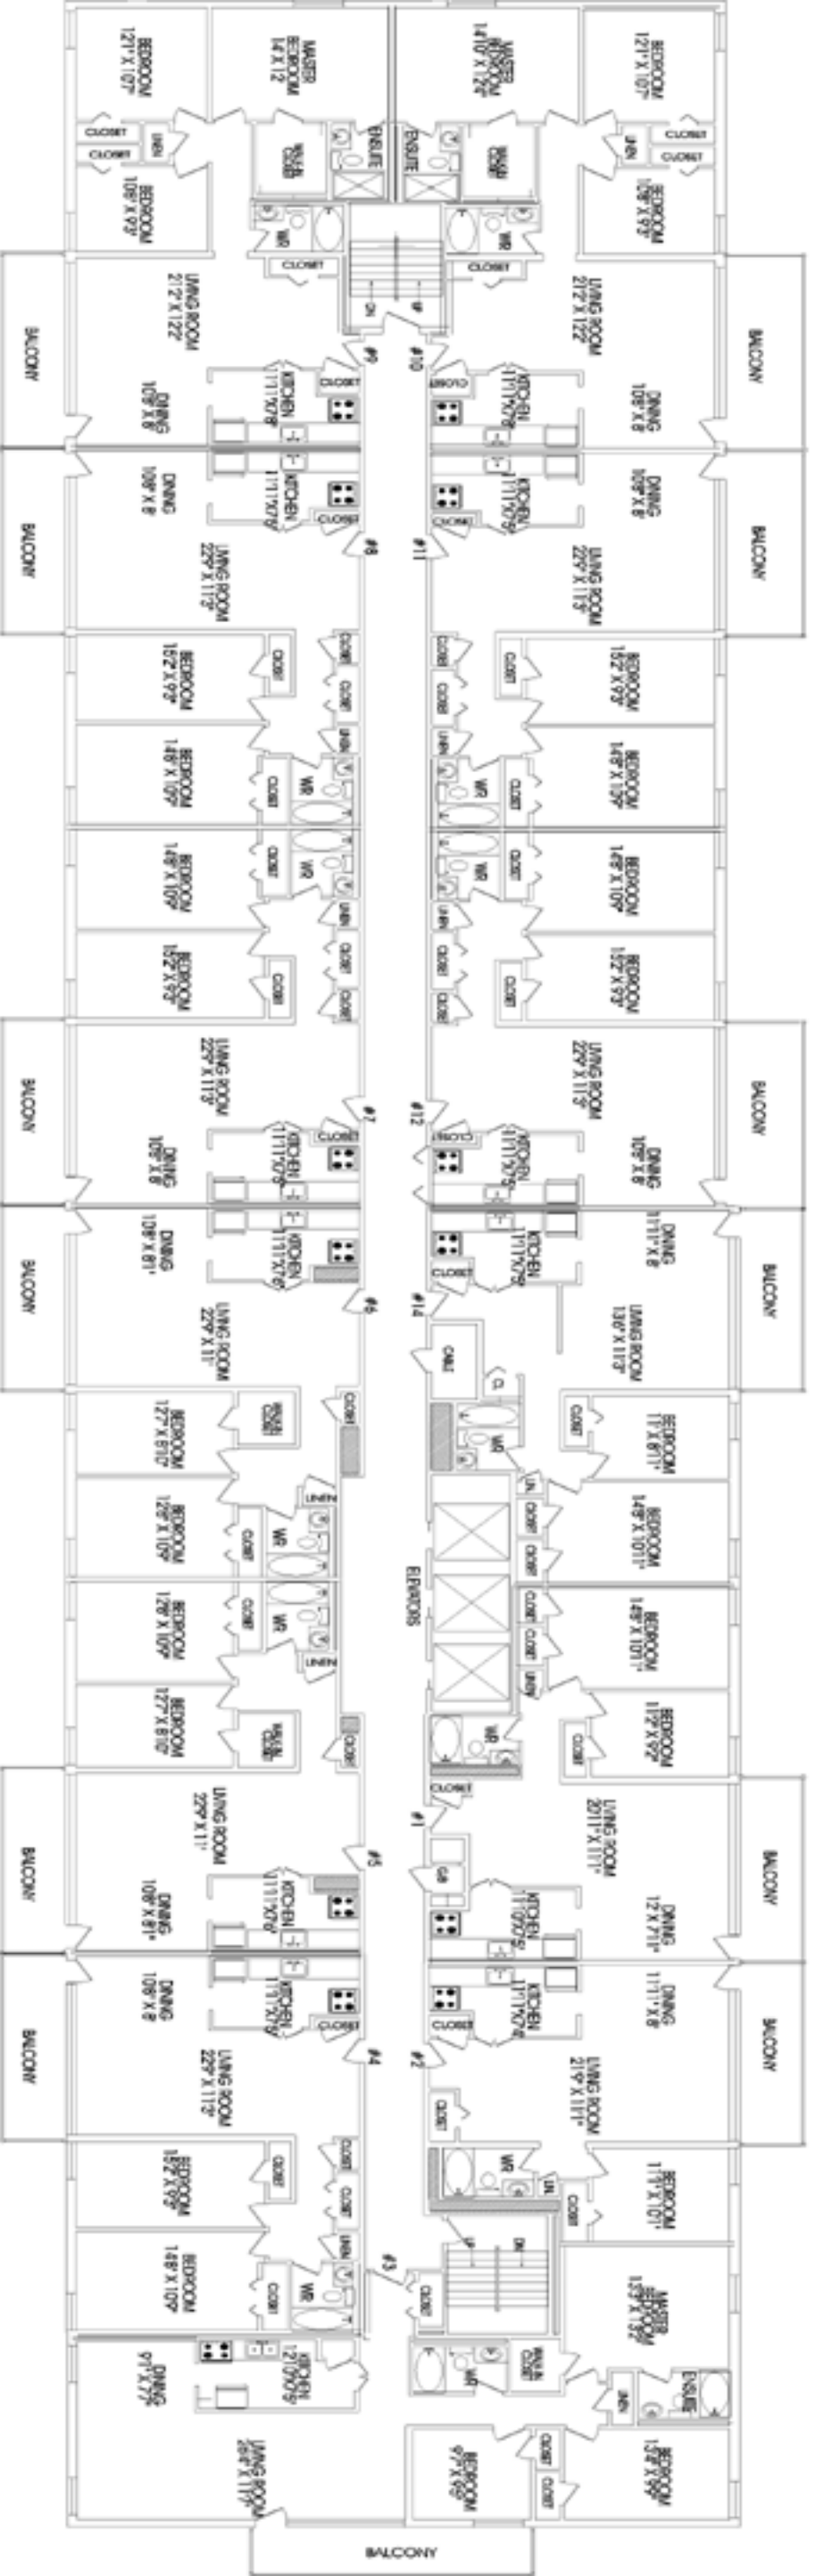

# 5 BROCKLEY DRIVE

1 BEDROOM UNIT #2

5 BROCKLEY DRIVE

2 BEDROOM UNIT #4

5 BROCKLEY DRIVE

2 BEDROOM UNIT #14

5 BROCKLEY DRIVE

3 BEDROOM UNIT #9

5 BROCKLEY DRIVE

3 BEDROOM UNIT #107

5 BROCKLEY DRIVE

14,375 SQ.FT.

MAIN FLOOR

# 5 BROCKLEY DRIVE

TYPICAL FLOOR

14,603 SQ.FT.