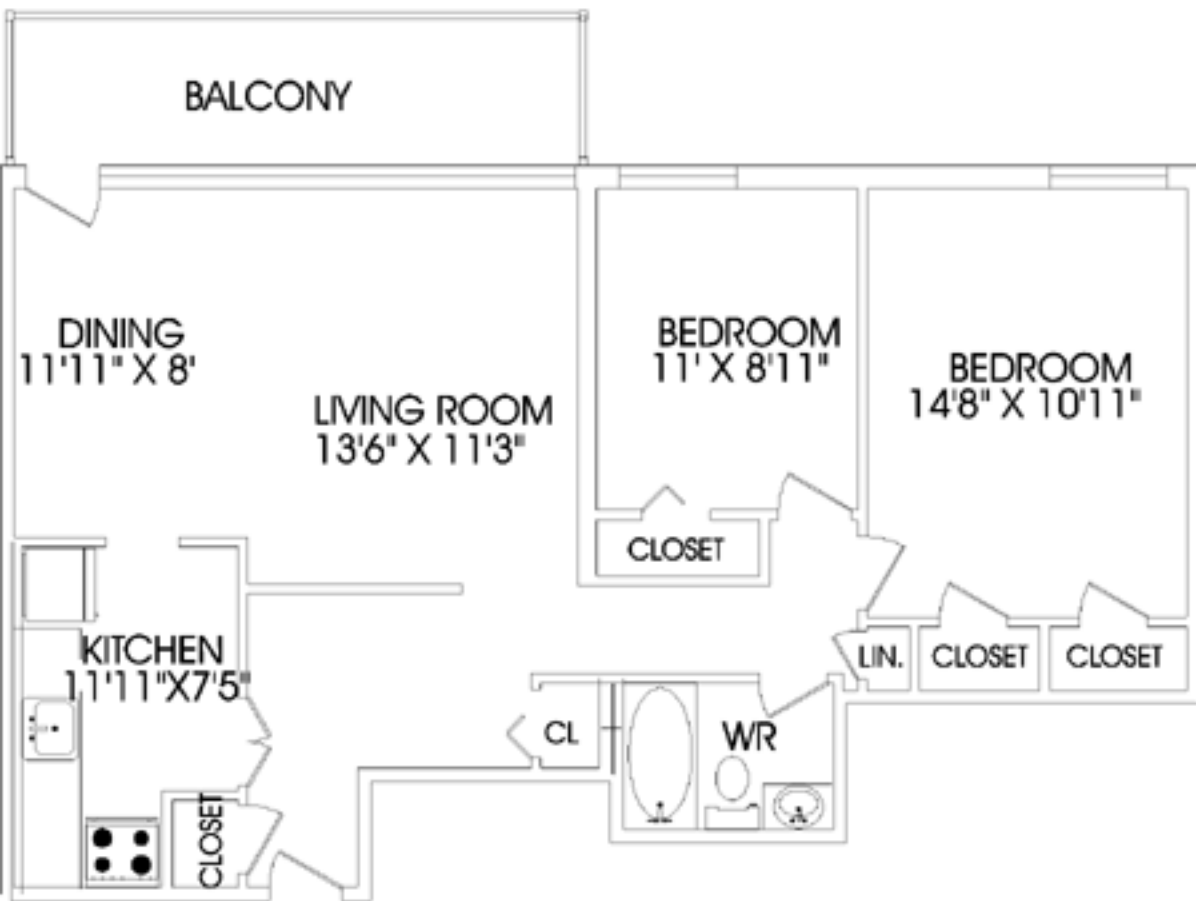

# 5 BROCKLEY DRIVE

1 BEDROOM UNIT #2

5 BROCKLEY DRIVE

2 BEDROOM UNIT #4

5 BROCKLEY DRIVE

2 BEDROOM UNIT #14

5 BROCKLEY DRIVE

3 BEDROOM UNIT #9

5 BROCKLEY DRIVE

3 BEDROOM UNIT #107

5 BROCKLEY DRIVE

14,375 SQ.FT.

MAIN FLOOR

# 5 BROCKLEY DRIVE

TYPICAL FLOOR

14,603 SQ.FT.