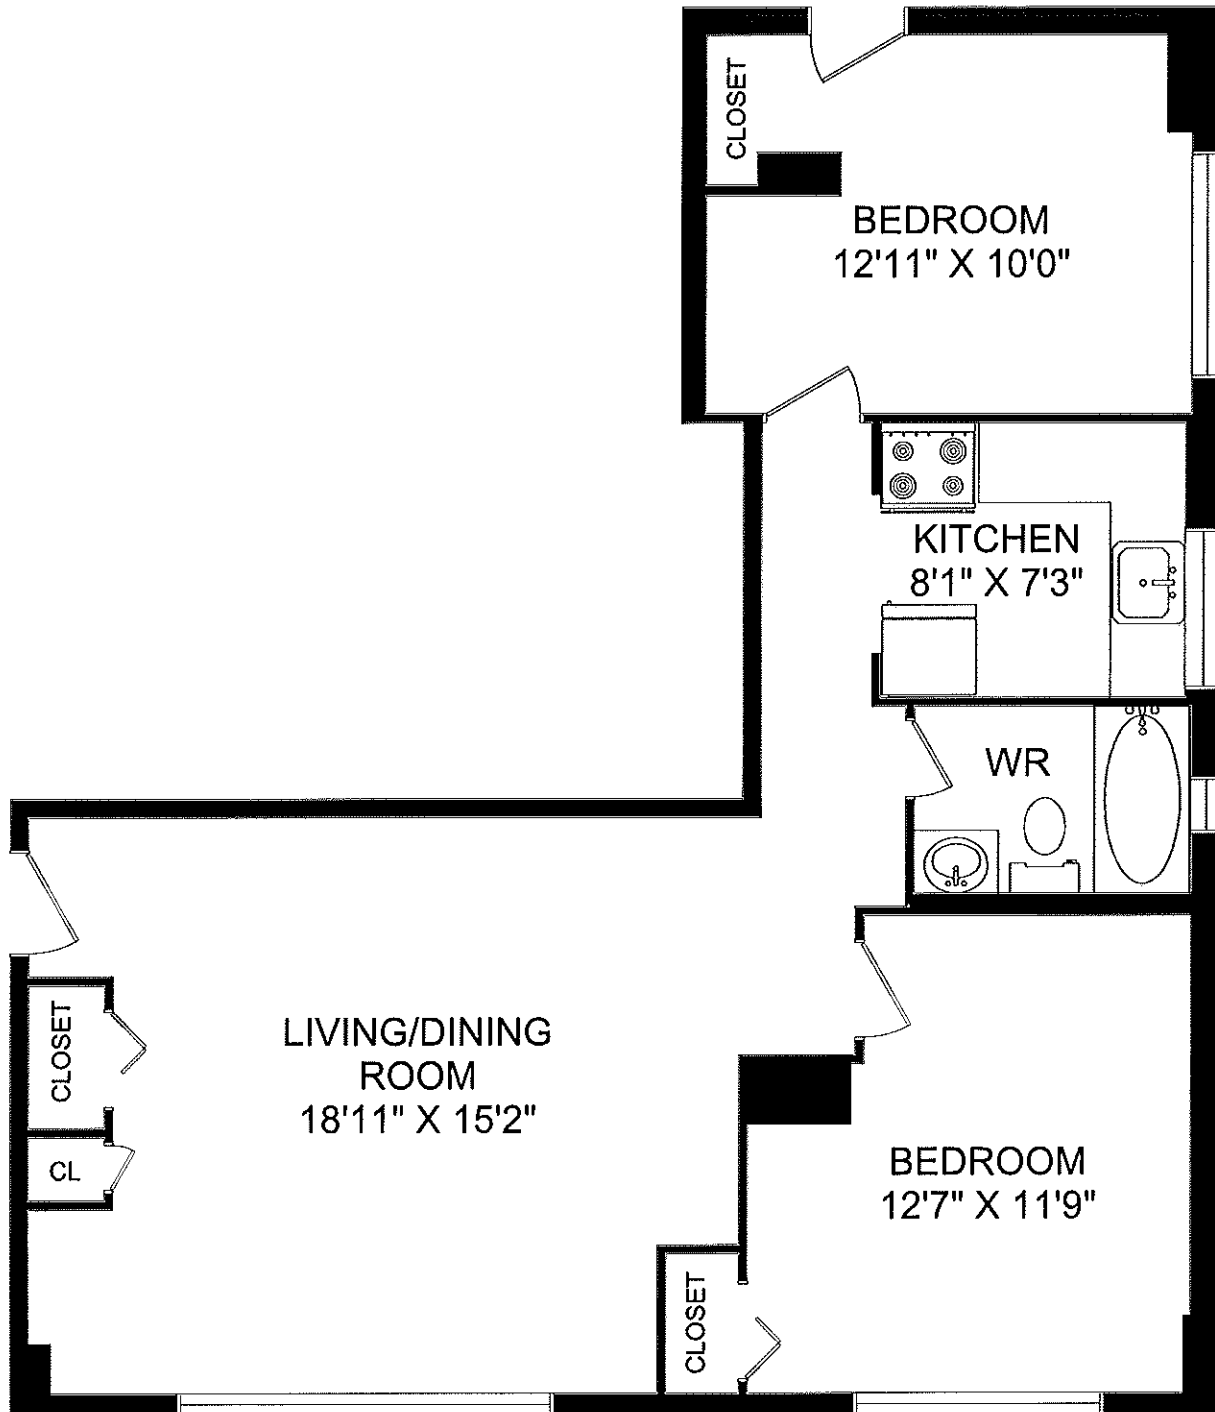

890 MT PLEASANT ROAD

2 BEDROOM UNIT #01
680 SQUARE FEET

890 MT PLEASANT ROAD

1 BEDROOM UNIT #02
531 SQUARE FEET

890 MT PLEASANT ROAD

1 BEDROOM UNIT #03
527 SQUARE FEET

890 MT PLEASANT ROAD

2 BEDROOM UNIT #04
674 SQUARE FEET

890 MT PLEASANT ROAD

2 BEDROOM UNIT #05
648 SQUARE FEET

890 MT PLEASANT ROAD

BACHELOR UNIT #06
332 SQUARE FEET

890 MT PLEASANT ROAD

1 BEDROOM UNIT #07
561 SQUARE FEET

890 MT PLEASANT ROAD

2 BEDROOM UNIT #08
686 SQUARE FEET

890 MT PLEASANT ROAD

2 BEDROOM UNIT #101
720 SQUARE FEET

890 MT PLEASANT ROAD

MAIN FLOOR

890 MT PLEASANT ROAD

MAIN FLOOR
4,914 SQUARE FEET

890 MT PLEASANT ROAD

TYPICAL FLOOR

890 MT PLEASANT ROAD

TYPICAL FLOOR
5,859 SQUARE FEET