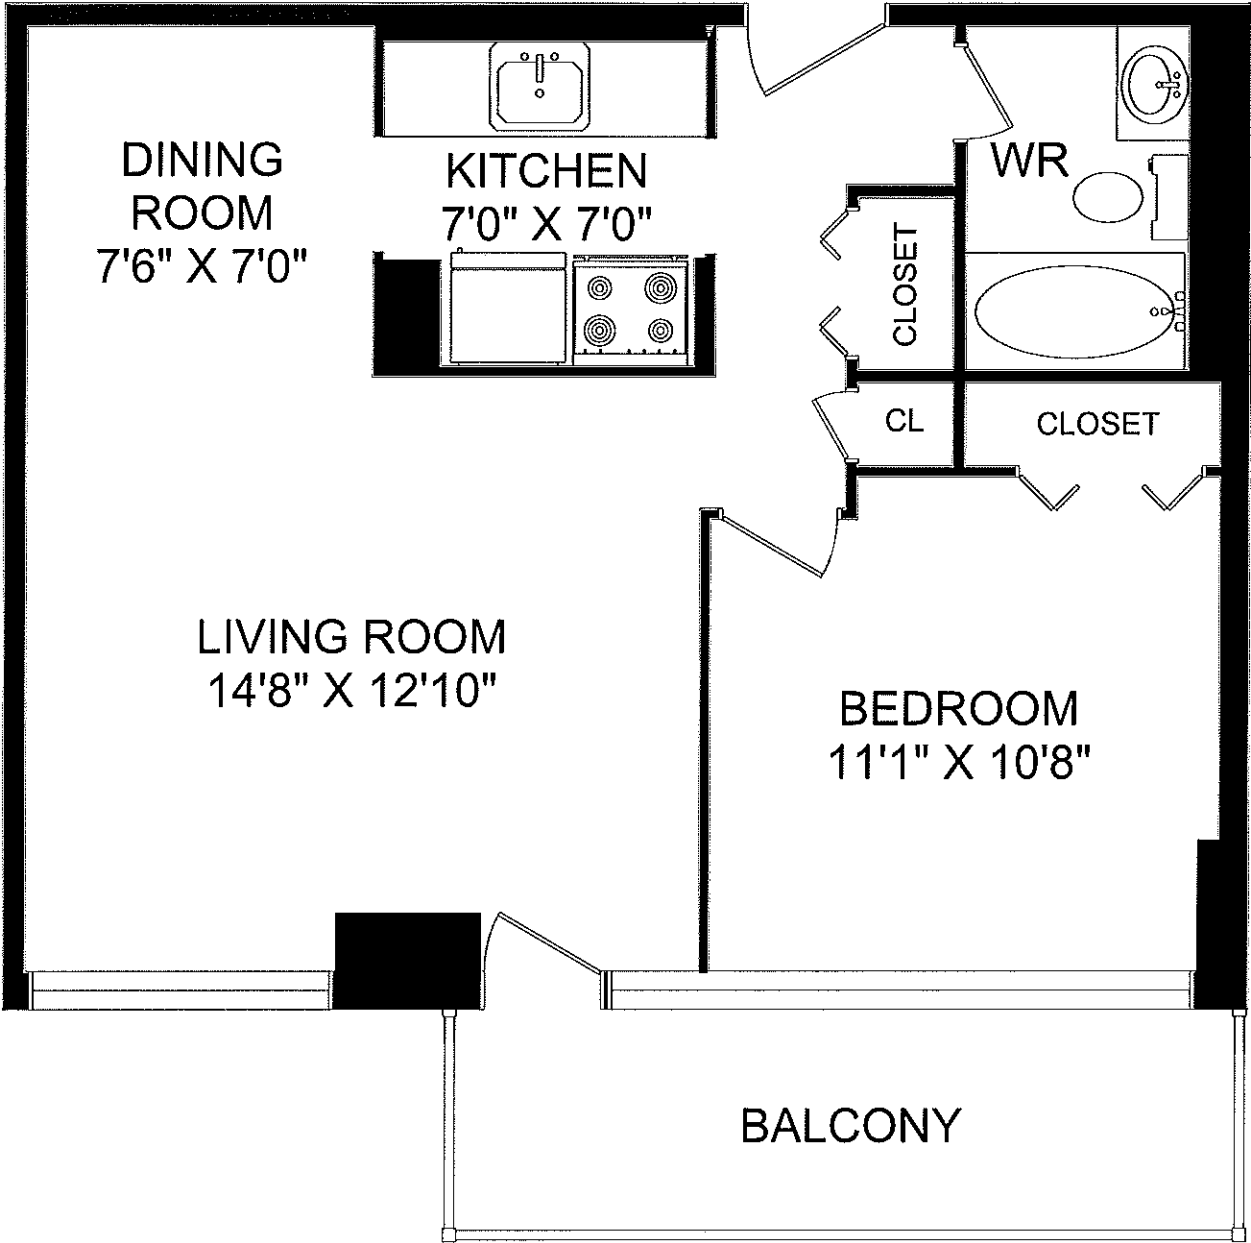

890 MT PLEASANT ROAD

2 BEDROOM UNIT #01
680 SQUARE FEET

890 MT PLEASANT ROAD

1 BEDROOM UNIT #02
531 SQUARE FEET

890 MT PLEASANT ROAD

1 BEDROOM UNIT #03
527 SQUARE FEET

890 MT PLEASANT ROAD

2 BEDROOM UNIT #04
674 SQUARE FEET

890 MT PLEASANT ROAD

2 BEDROOM UNIT #05
648 SQUARE FEET

890 MT PLEASANT ROAD

BACHELOR UNIT #06
332 SQUARE FEET

890 MT PLEASANT ROAD

1 BEDROOM UNIT #07
561 SQUARE FEET

890 MT PLEASANT ROAD

2 BEDROOM UNIT #08
686 SQUARE FEET

890 MT PLEASANT ROAD

2 BEDROOM UNIT #101
720 SQUARE FEET

890 MT PLEASANT ROAD

MAIN FLOOR

890 MT PLEASANT ROAD

MAIN FLOOR
4,914 SQUARE FEET

890 MT PLEASANT ROAD

TYPICAL FLOOR

890 MT PLEASANT ROAD

TYPICAL FLOOR
5,859 SQUARE FEET