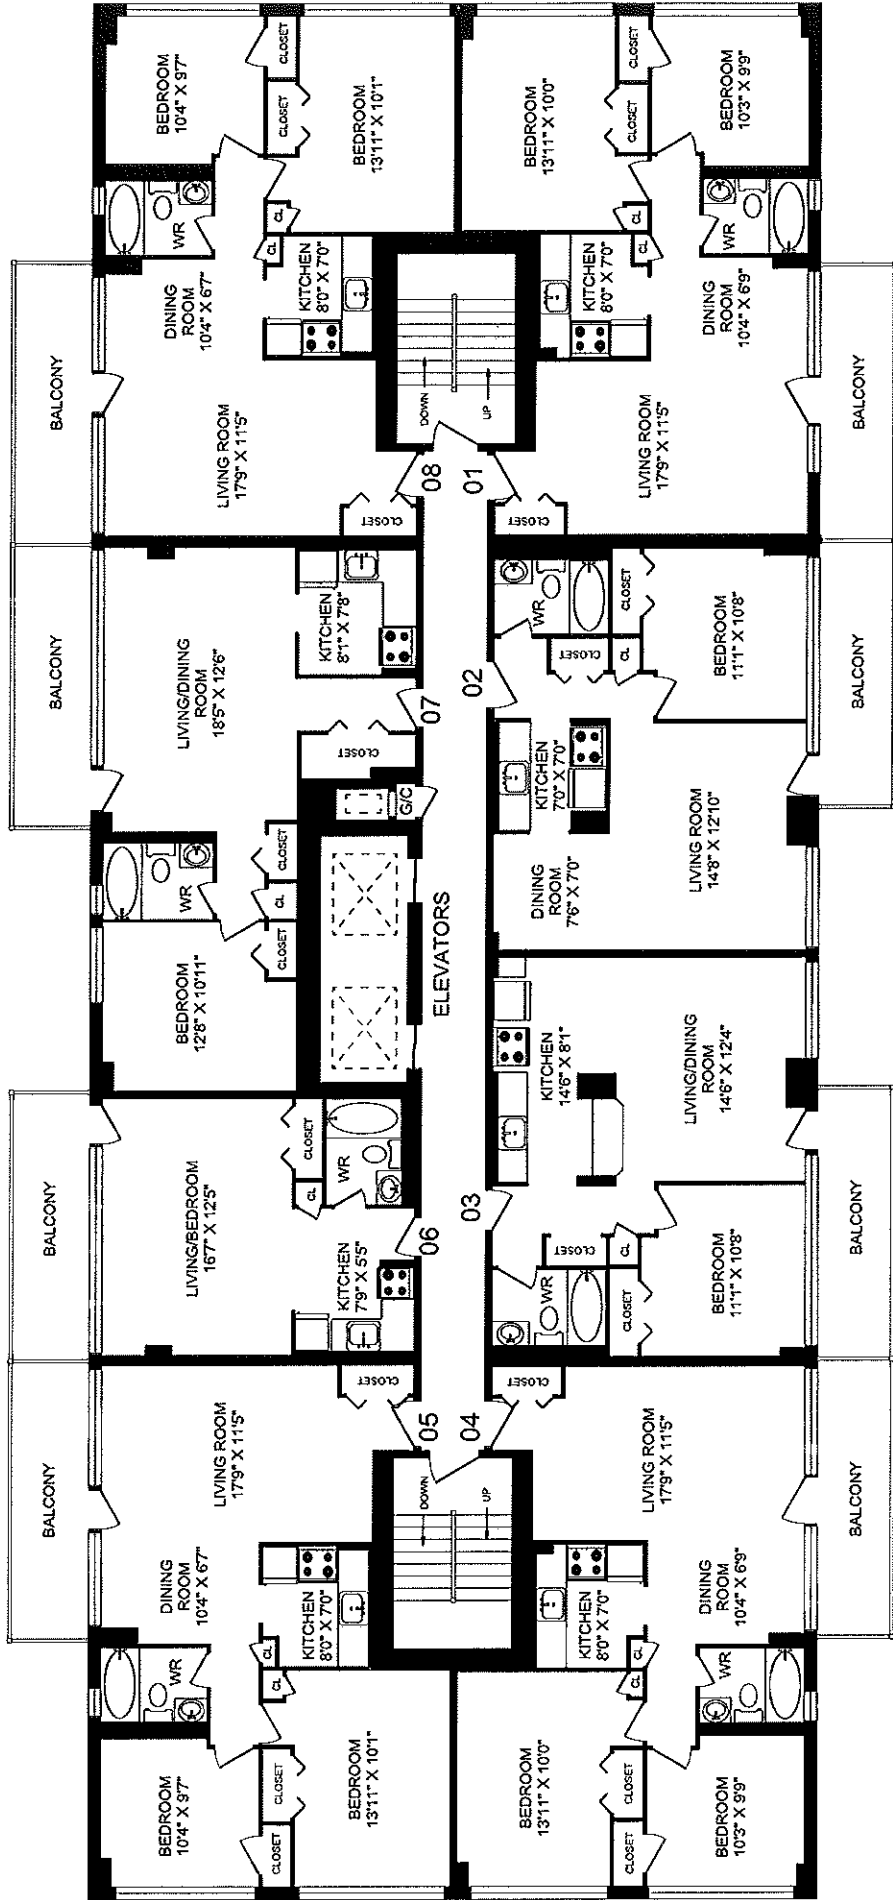

890 MT PLEASANT ROAD

2 BEDROOM UNIT #01
680 SQUARE FEET

890 MT PLEASANT ROAD

1 BEDROOM UNIT #02
531 SQUARE FEET

890 MT PLEASANT ROAD

1 BEDROOM UNIT #03
527 SQUARE FEET

890 MT PLEASANT ROAD

2 BEDROOM UNIT #04
674 SQUARE FEET

890 MT PLEASANT ROAD

2 BEDROOM UNIT #05
648 SQUARE FEET

890 MT PLEASANT ROAD

BACHELOR UNIT #06
332 SQUARE FEET

890 MT PLEASANT ROAD

1 BEDROOM UNIT #07
561 SQUARE FEET

890 MT PLEASANT ROAD

2 BEDROOM UNIT #08
686 SQUARE FEET

890 MT PLEASANT ROAD

2 BEDROOM UNIT #101
720 SQUARE FEET

890 MT PLEASANT ROAD

MAIN FLOOR

890 MT PLEASANT ROAD

MAIN FLOOR
4,914 SQUARE FEET

890 MT PLEASANT ROAD

TYPICAL FLOOR

890 MT PLEASANT ROAD

TYPICAL FLOOR
5,859 SQUARE FEET