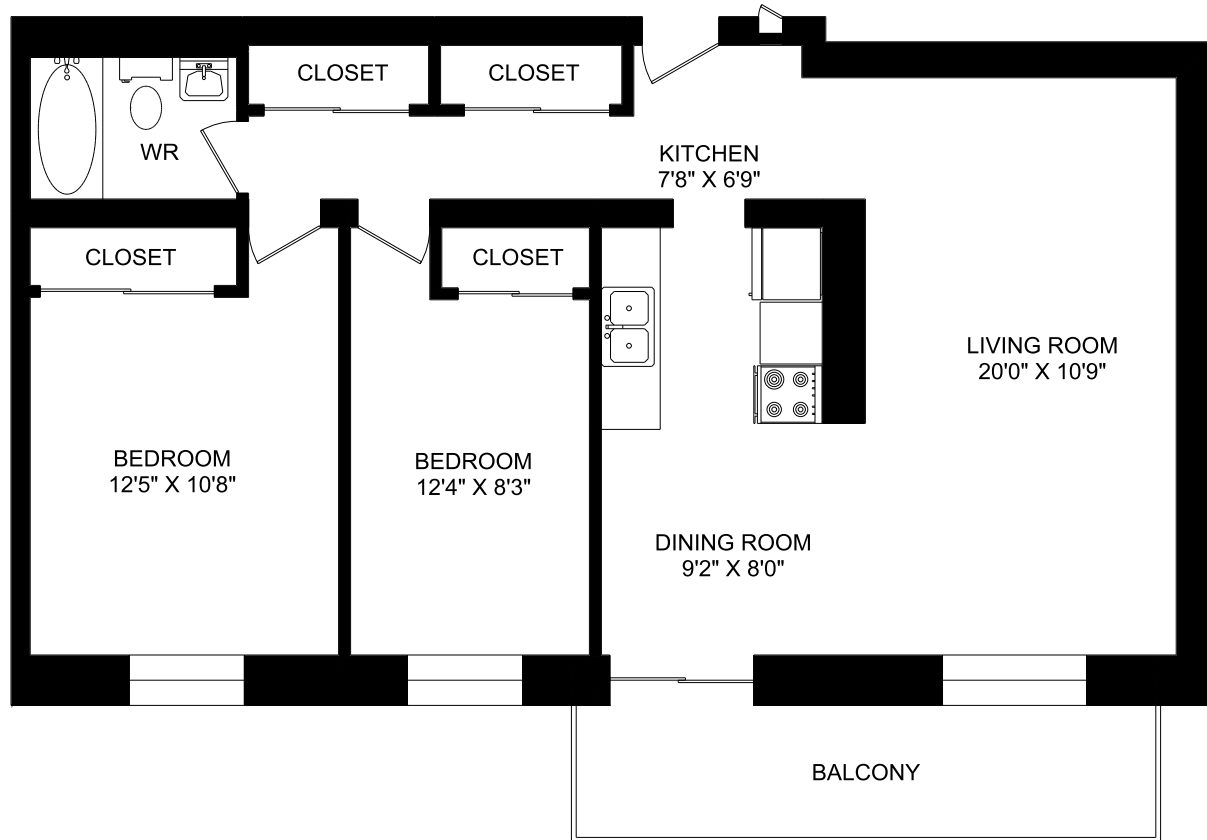

**547 KING STREET WEST
HAMILTON, ON**

KEY PLAN

**TYPICAL UNIT 07
2 BEDROOM
983 SQUARE FEET**