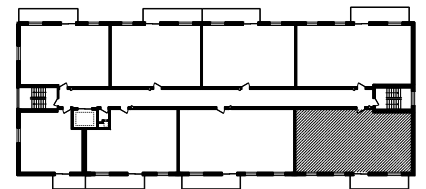

**547 KING STREET WEST
HAMILTON, ON**

KEY PLAN

**TYPICAL UNIT 07
2 BEDROOM
983 SQUARE FEET**