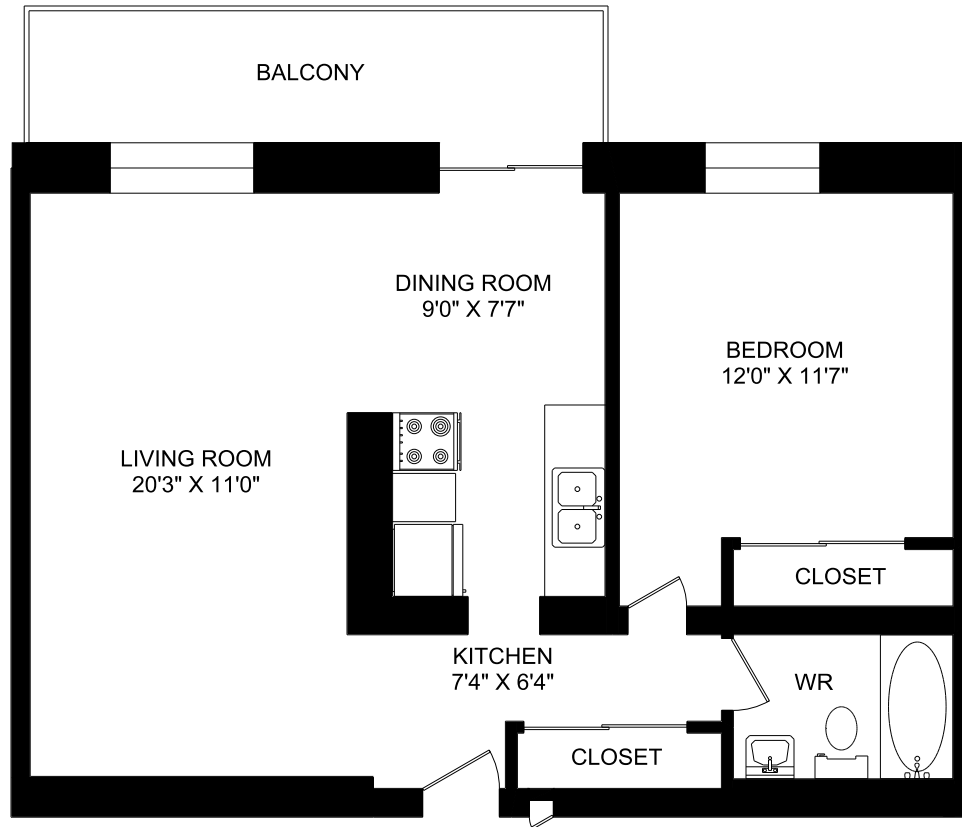

**547 KING STREET WEST  
HAMILTON, ON**

**KEY PLAN**

**TYPICAL UNIT 06  
1 BEDROOM  
766 SQUARE FEET**