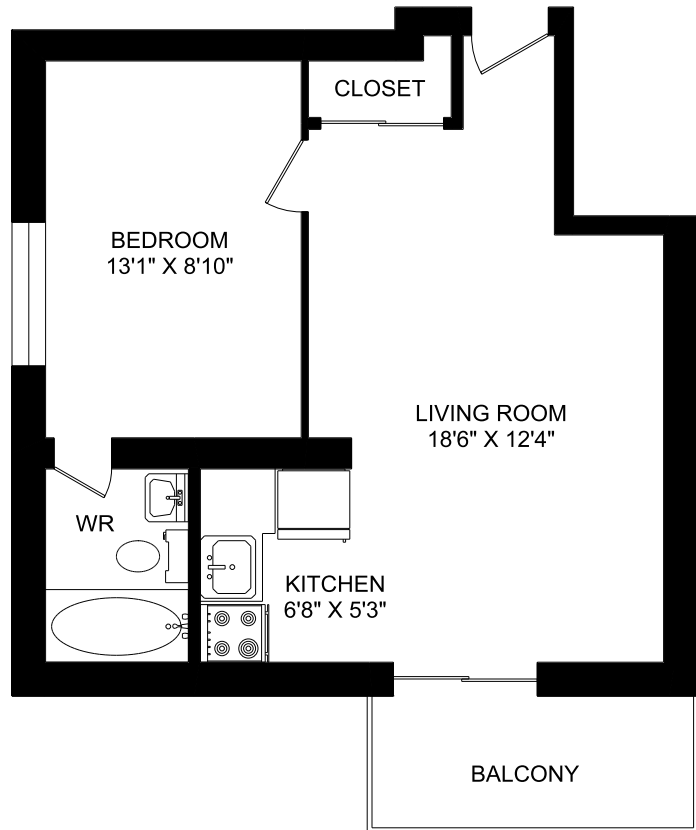

**547 KING STREET WEST
HAMILTON, ON**

KEY PLAN

**TYPICAL UNIT 01
1 BEDROOM
522 SQUARE FEET**