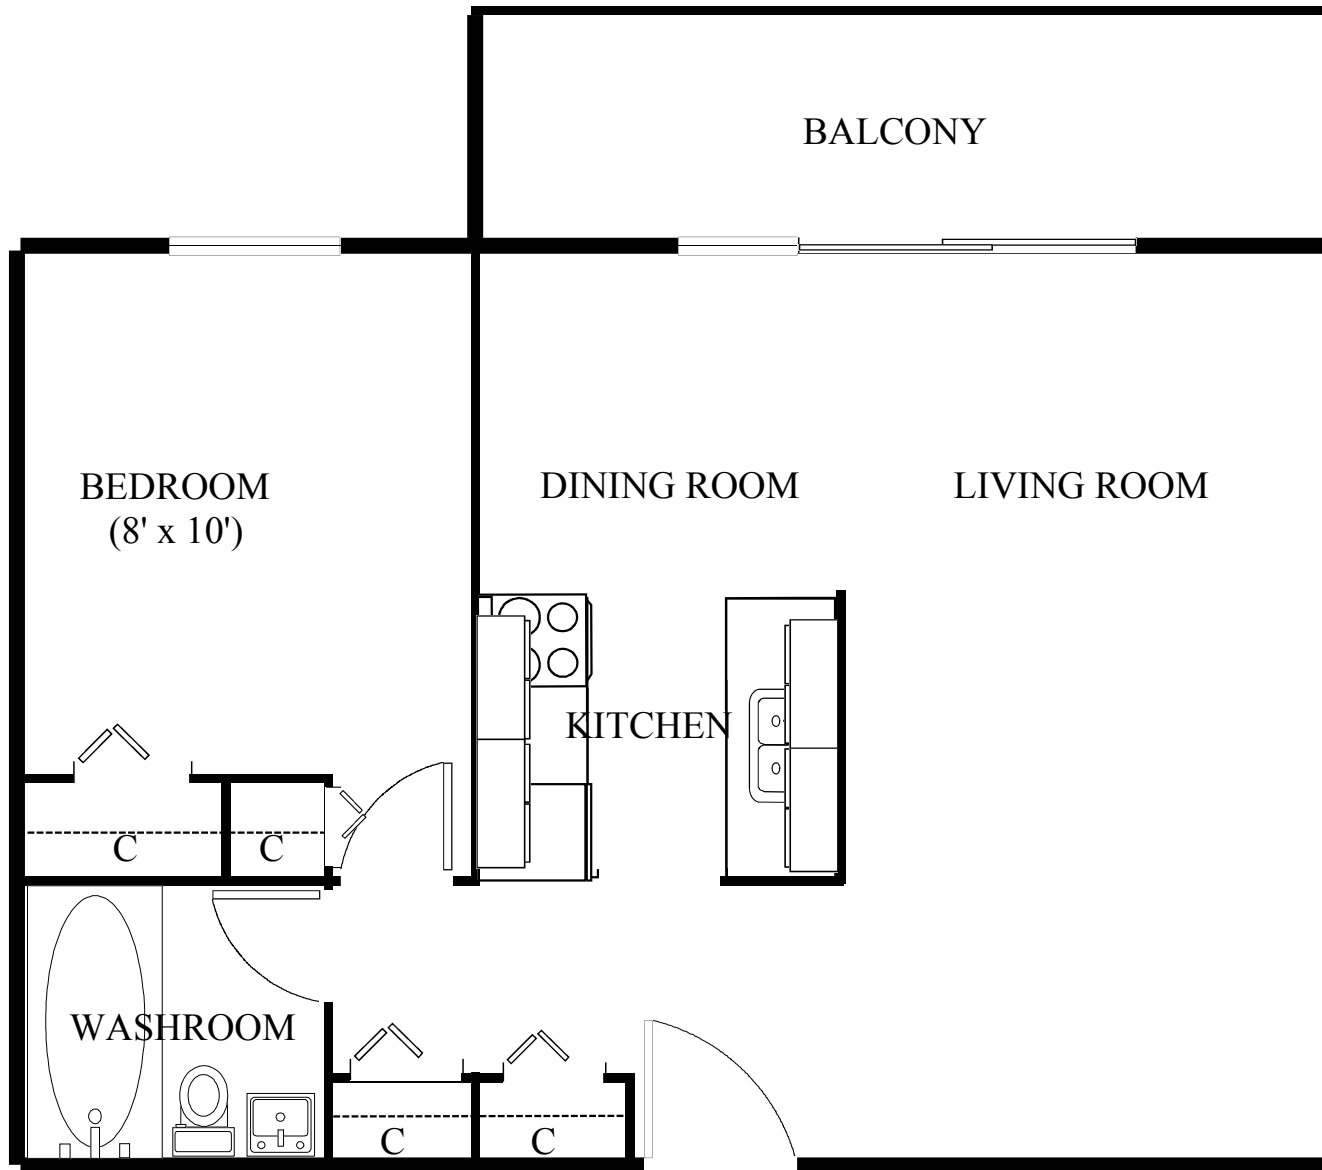

EFFORT TRUST

**FOR INFORMATION
CONTACT US AT
1-877-282-7497**

DETAILS

EVELYN COURT
12 Mountain Avenue North
ONE BEDROOM
APPROX. 370 SQ. F.

- LAUNDRY FACILITIES IN BUILDING
- PARKING AVAILABLE
- WIRED FOR HIGH SPEED INTERNET AND CABLE
- FIRST AND LAST MONTH'S RENT
- OUTDOOR POOL