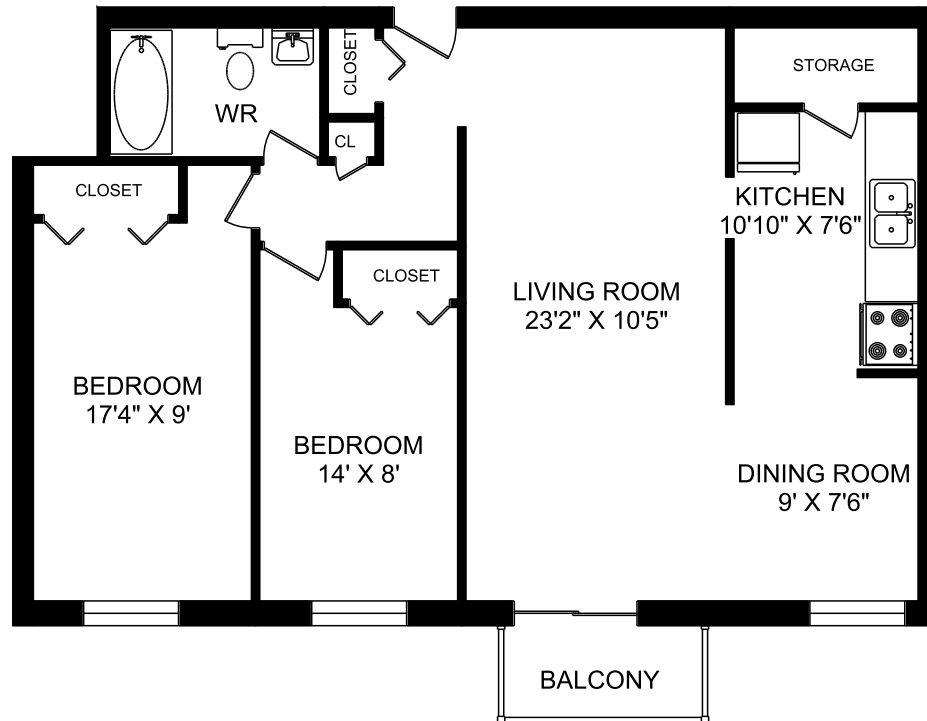

**45 BRIERDALE ROAD
CAMBRIDGE, ONTARIO**

**TWO BEDROOM UNIT 209
880 SQUARE FEET**

E&O.E.