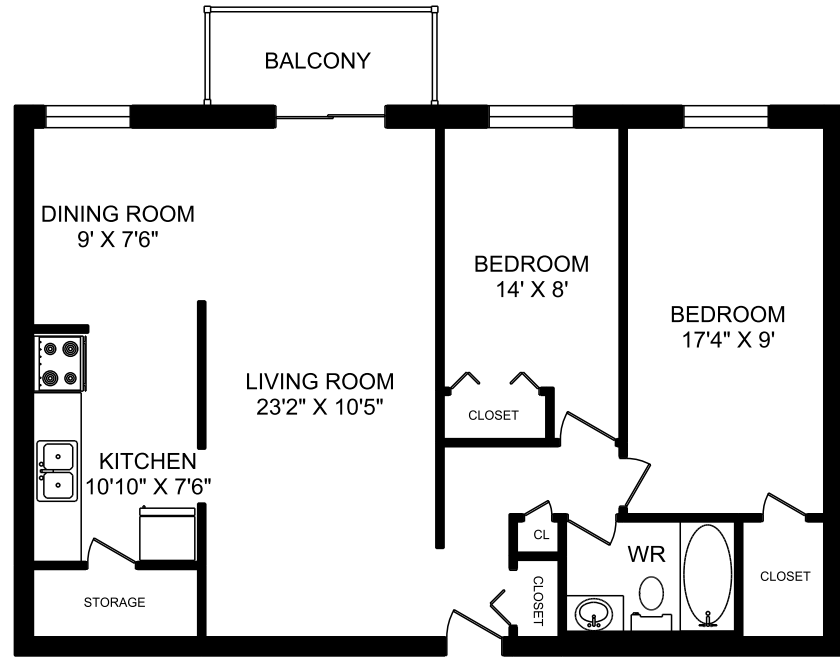

**25 BRIERDALE ROAD  
CAMBRIDGE, ONTARIO**

**TWO BEDROOM UNIT 04  
906 SQUARE FEET**

E&O.E.