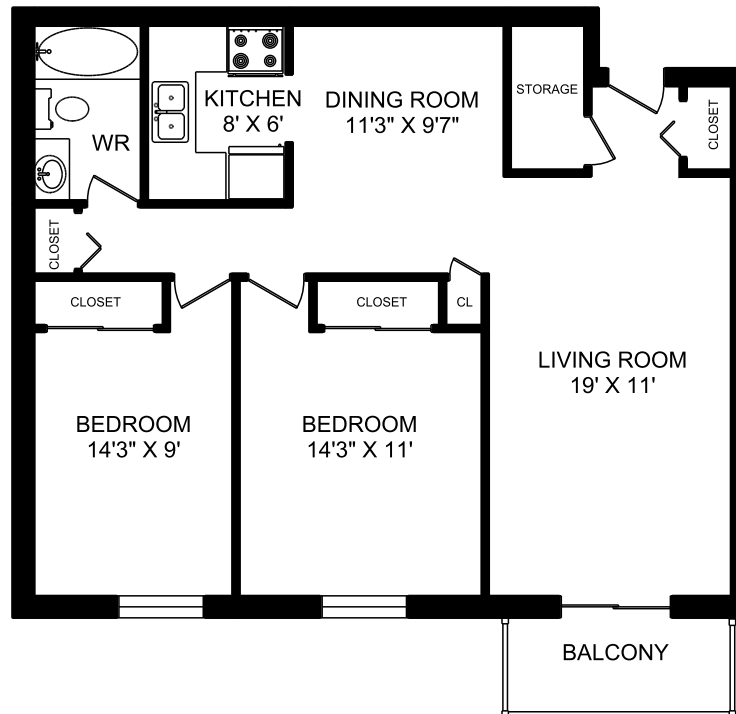

**25 BRIERDALE ROAD
CAMBRIDGE, ONTARIO**

**TWO BEDROOM UNIT 01
886 SQUARE FEET**

E&O.E.