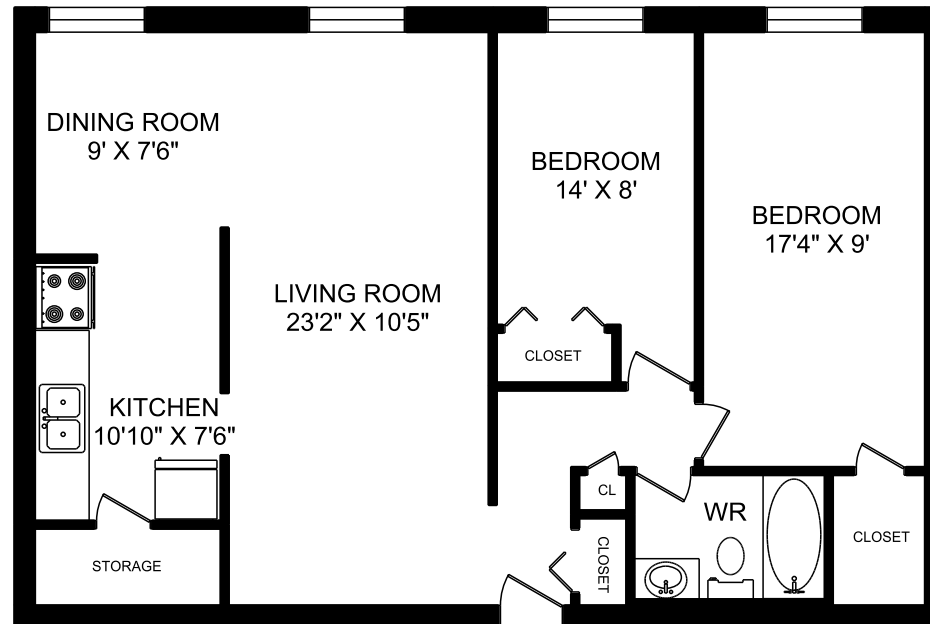

**25 BRIERDALE ROAD  
CAMBRIDGE, ONTARIO**

**TWO BEDROOM UNIT 104  
905 SQUARE FEET**

E&O.E.