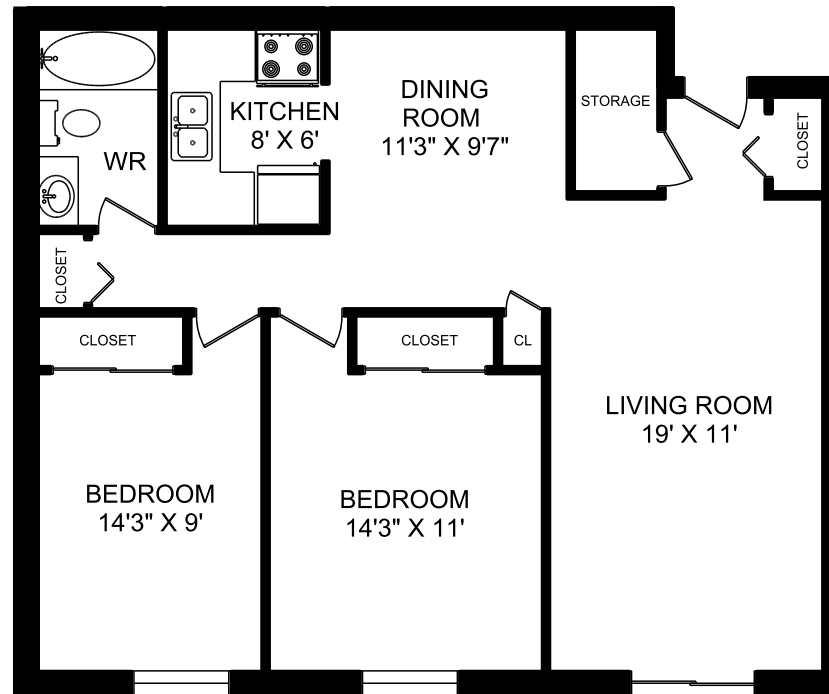

**25 BRIERDALE ROAD  
CAMBRIDGE, ONTARIO**

**TWO BEDROOM UNIT 101  
906 SQUARE FEET**

E&O.E.