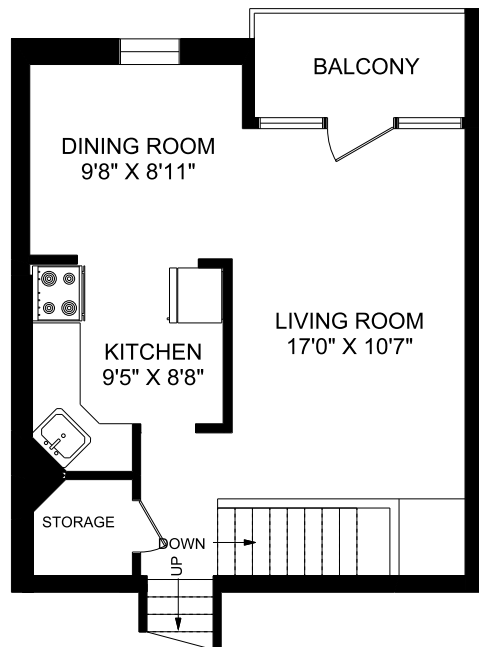

**707 DUNDAS STREET WEST
WHITBY, ONTARIO**

**THREE BEDROOM UNIT 14
1,102 SQUARE FEET**

E&O.E.