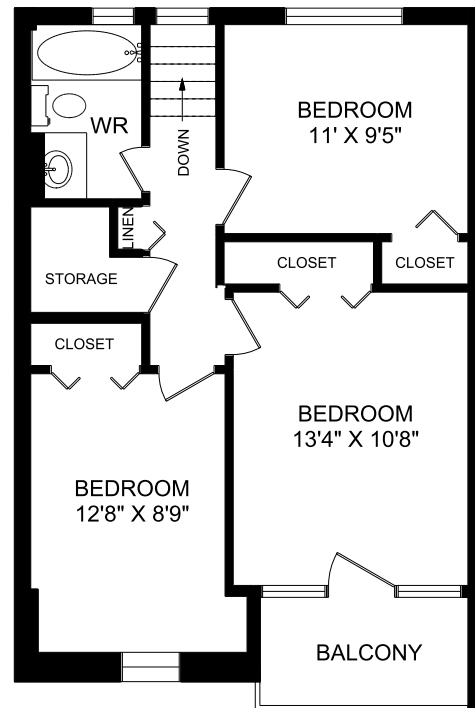

**707 DUNDAS STREET WEST
WHITBY, ONTARIO**

**THREE BEDROOM UNIT 14
1,102 SQUARE FEET**

E&O.E.