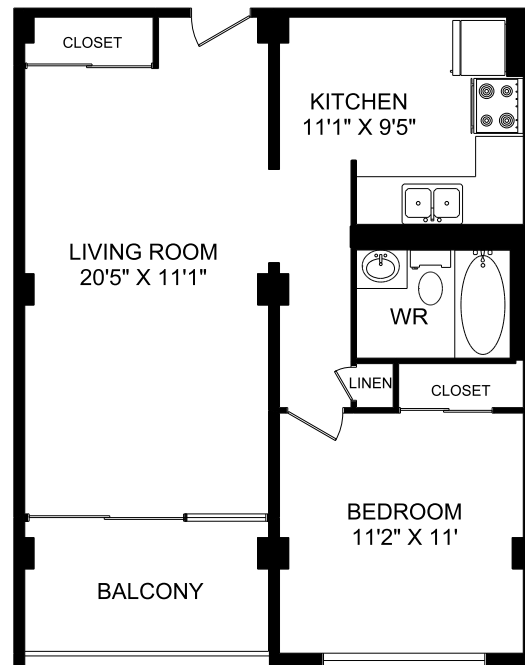

360 HOFFMAN STREET KITCHENER, ONTARIO

ONE BEDROOM UNIT 03
620 SQUARE FEET

E&O.E.