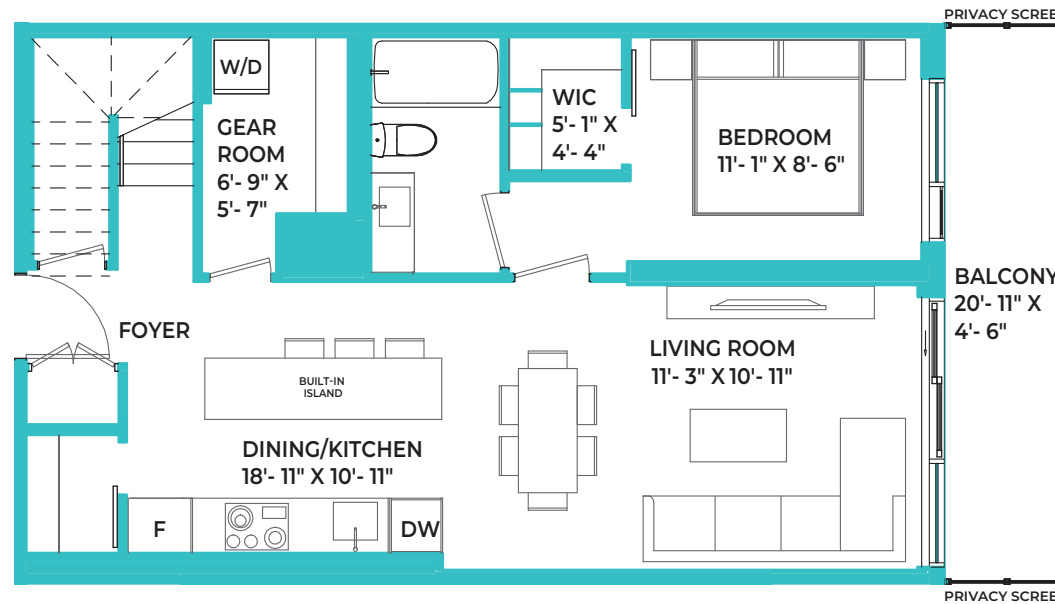

**City Home 07**

UPPER 521 square feet  
LOWER 736 square feet  
OUTDOOR 108 square feet

3 BEDROOM  
3 BATH

Upgraded kitchen appliances

LEVEL 3 UPPER

LEVEL 3 LOWER

ORDNANCE STREET