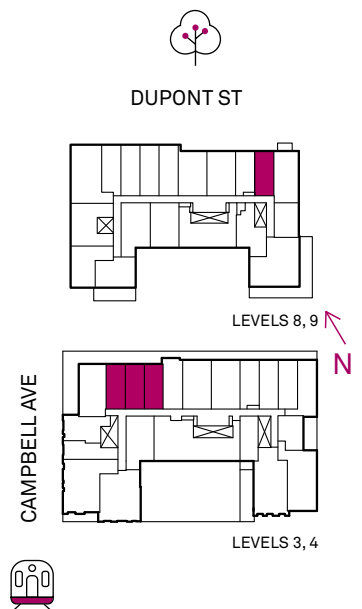

## PERTH RESIDENCE 02

SUITE 513 square feet  
OUTDOOR STARTING FROM 45 square feet

**1 BEDROOM**  
**1 BATH**

TERRACE LEVELS 3 & 8  
BALCONY LEVELS 4 & 9

1B-01

The developer reserves the right to make changes and modifications to the information contained herein without prior notice. Dimensions, sizes, areas, specifications, layouts and materials are approximate only and subject to change without notice. Outdoor space available on select suites. E.&O.E