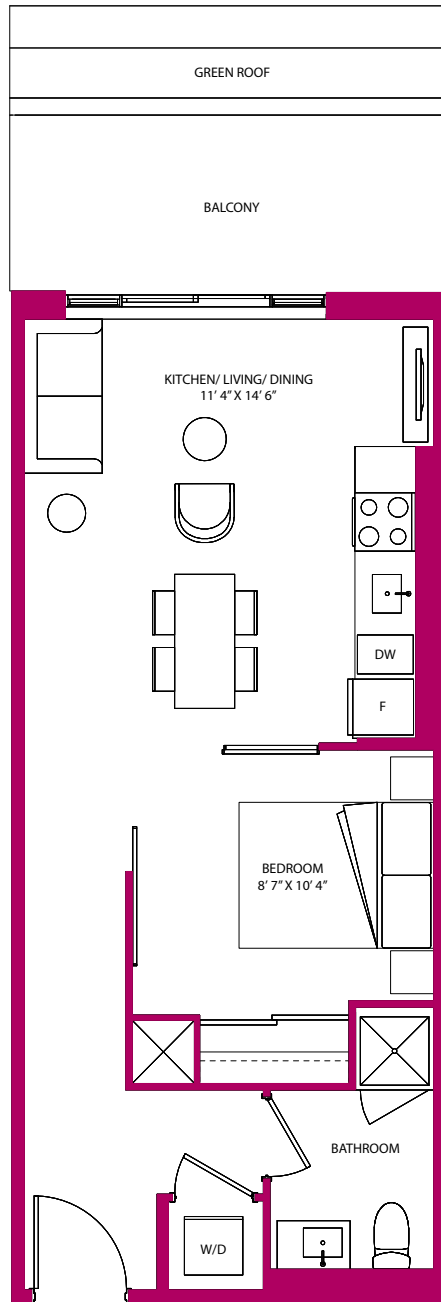

## PERTH RESIDENCE 02

SUITE 513 square feet  
OUTDOOR STARTING FROM 45 square feet

**1 BEDROOM**  
**1 BATH**

TERRACE LEVELS 3 & 8  
BALCONY LEVELS 4 & 9

1B-01

The developer reserves the right to make changes and modifications to the information contained herein without prior notice. Dimensions, sizes, areas, specifications, layouts and materials are approximate only and subject to change without notice. Outdoor space available on select suites. E.&O.E