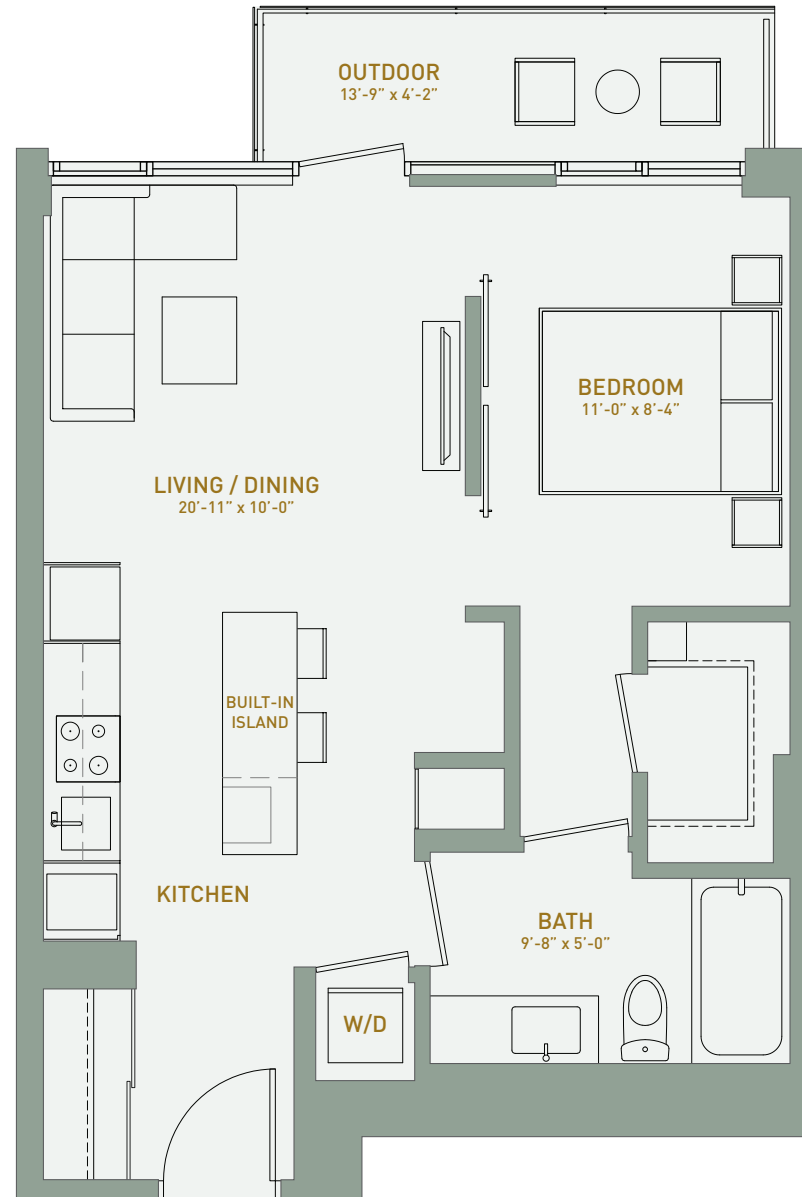

B

RENTVIRIDIAN.COM