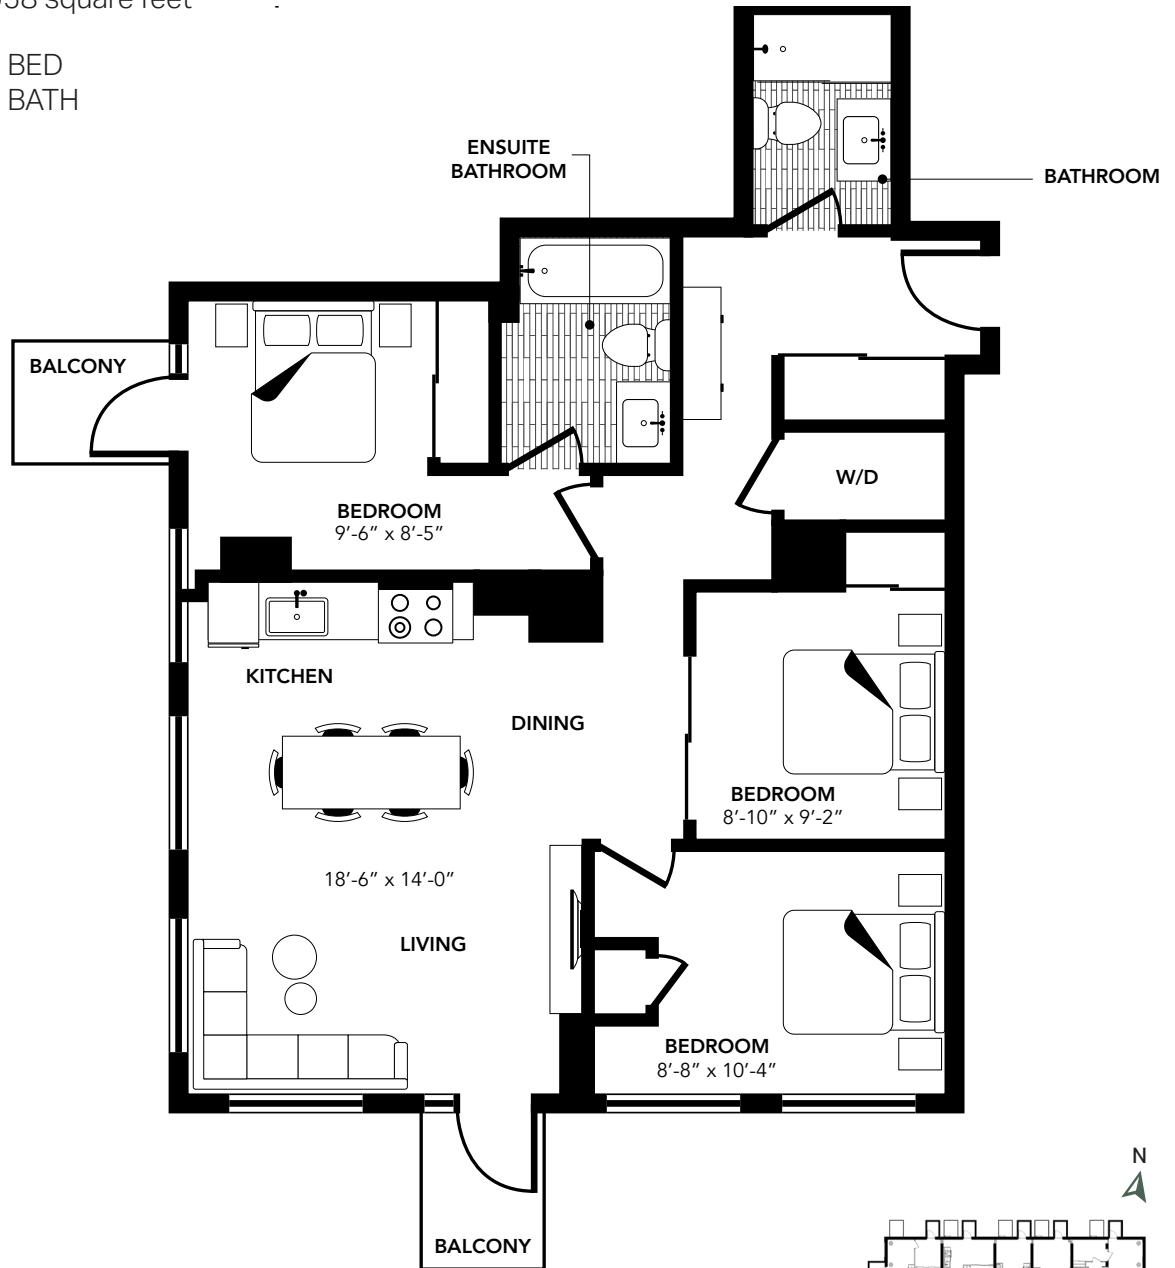

RESIDENCE THREE

R3-A

958 square feet

3 BED
2 BATH

FLOOR 24

the 203 RESIDENCES

The developer reserves the right to make changes and modifications to the information contained herein without prior notice. Dimensions, sizes, areas, specifications, layouts and materials are approximate only and subject to change without notice. E.&O.E.