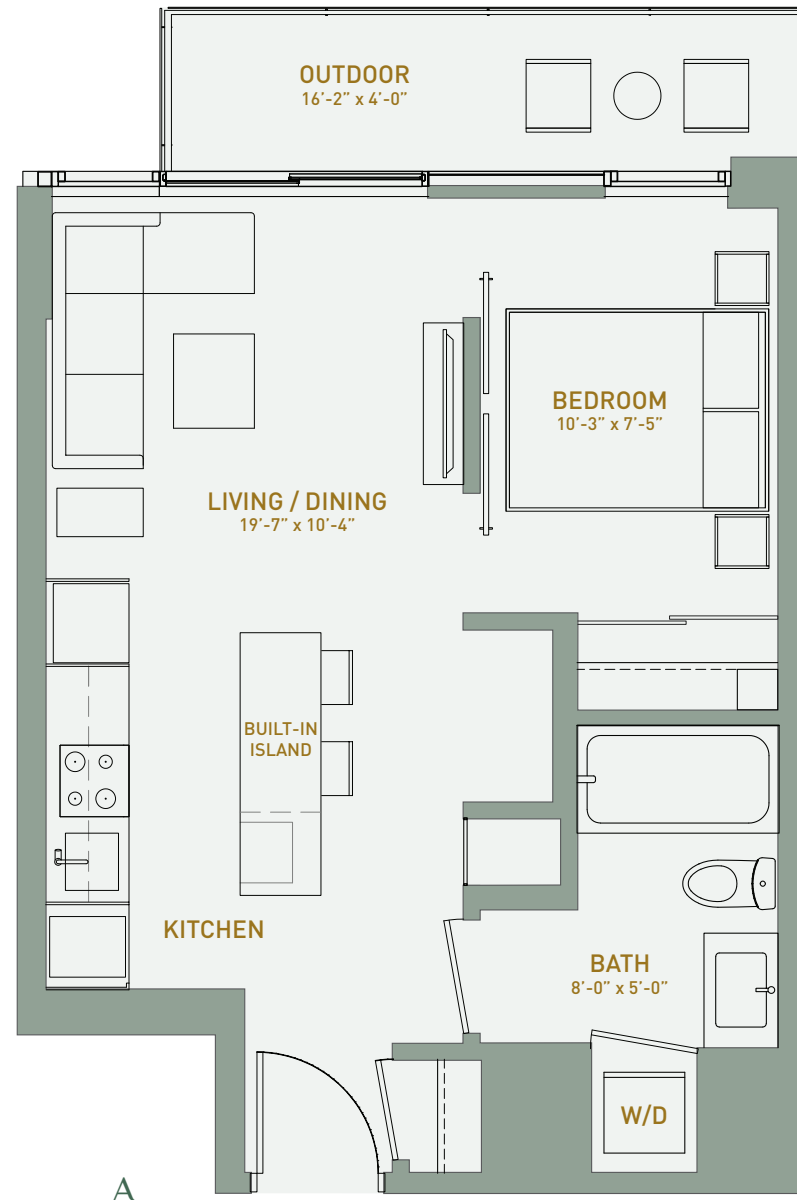

RENTVIRIDIAN.COM

BentallGreenOak
Residential Services