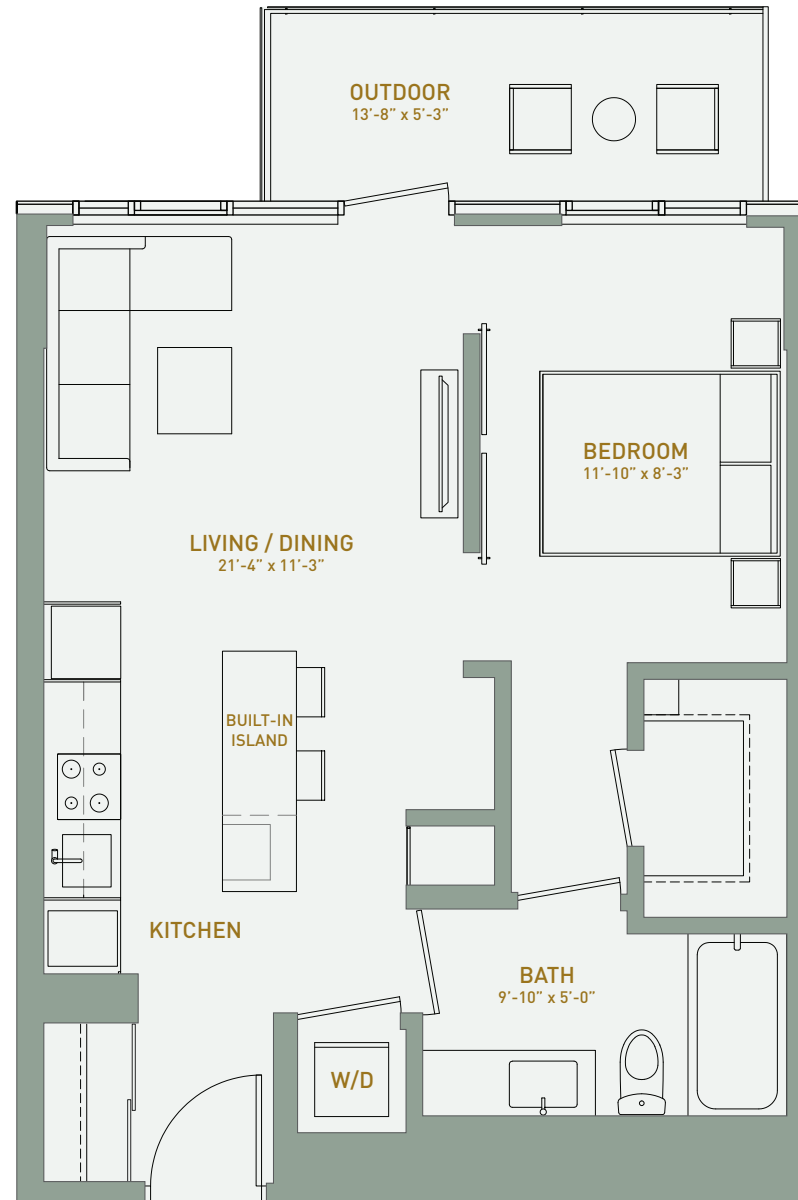

# Residence Two

1 Bedroom

1 Bathroom

543 Square Feet

Outdoor  
70 Square Feet

W 14<sup>th</sup> Avenue

Level 2

**VIRIDIAN**  
WEST FOURTEENTH

B1