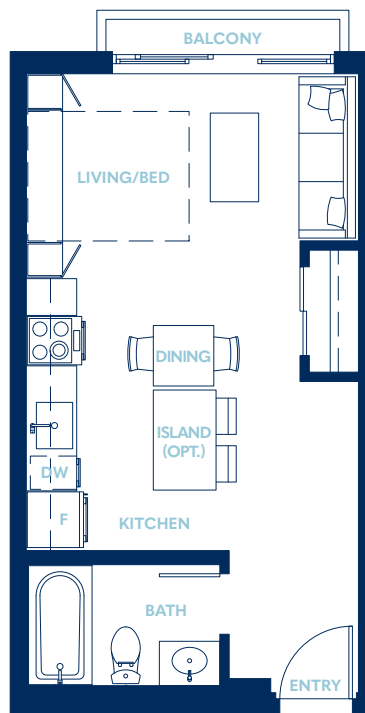

THE JAMES

AT HARBOUR TOWERS

STUDIO | MURPHY

Living **364 SF**

Balcony **15 SF**

Model SM7

Dimensions, sizes, specifications, layouts and materials are approximate only and subject to change without notice. E.& O.E.