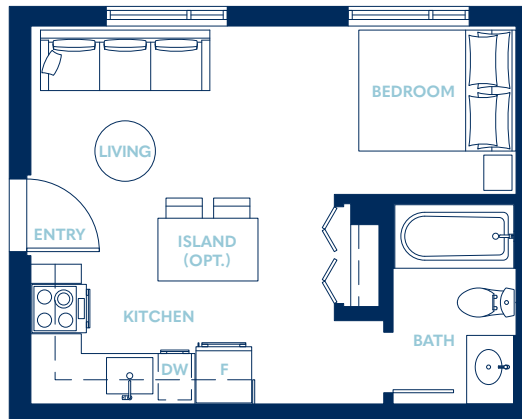

# THE JAMES

AT HARBOUR TOWERS

STUDIO

Living 313 SF

LEVEL 1

LEVEL 2