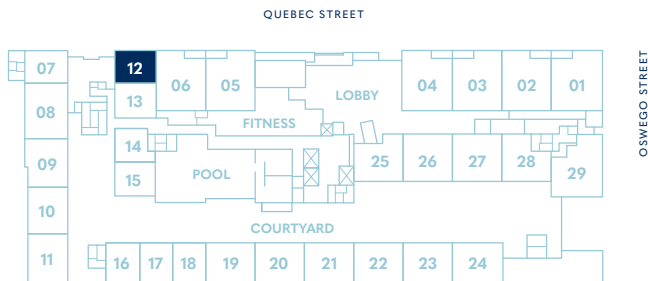

# THE JAMES

AT HARBOUR TOWERS

STUDIO

Living 313 SF

LEVEL 1

LEVEL 2