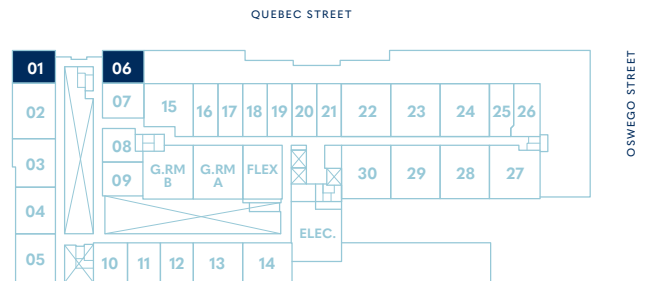

# THE JAMES

AT HARBOUR TOWERS

STUDIO

Living 313 SF

LEVEL 1

LEVEL 2