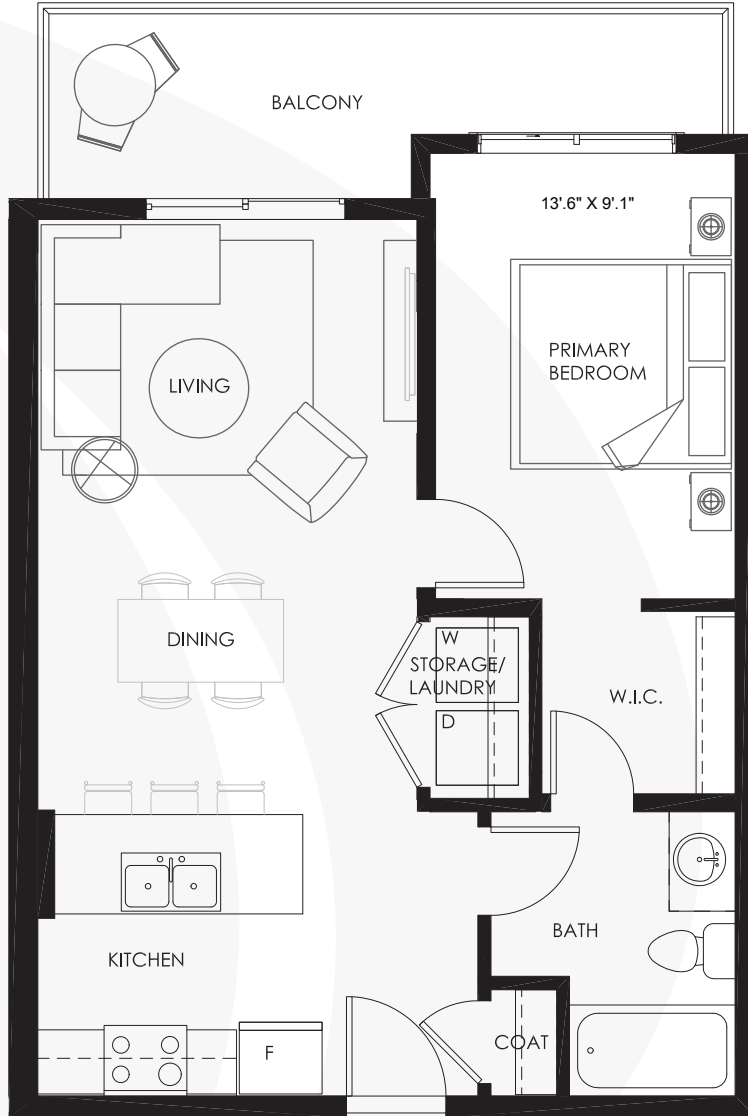

Chappelle 28

Unit E2

1 Bed • 1 Bath

633 Sq.Ft.

Dimensions, sizes, specifications, layouts and materials are approximate only and subject to change without notice. E.&O.E.