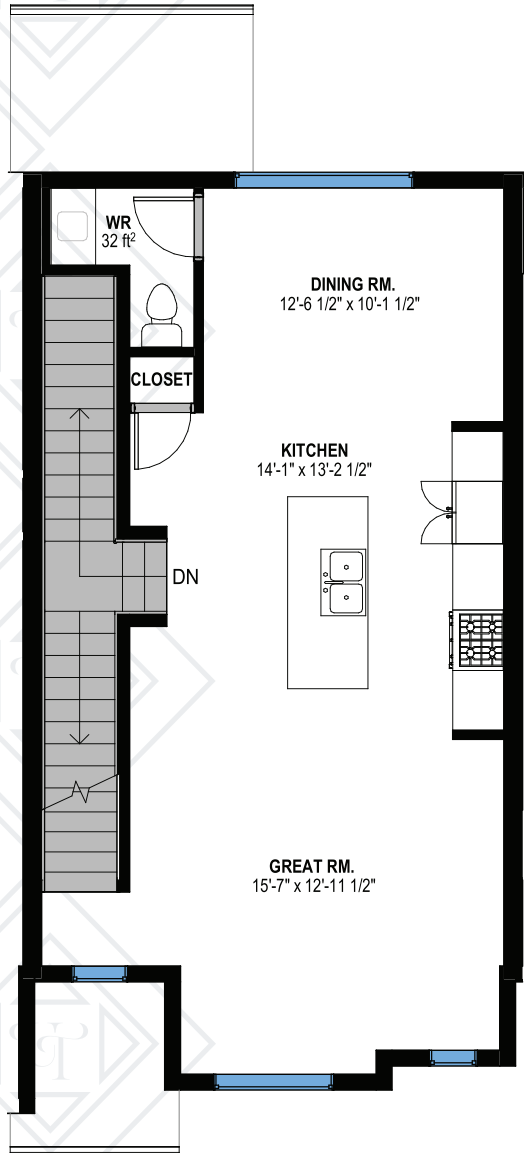

UPTOWN

Residential

SECOND FLOOR /
UPPER SUITE

2720 PRICE LINK SW

1201 SQ. FT.

MAIN FLOOR
575 SQ. FT.

BEDROOM FLOOR
626 SQ. FT.

780-650-1111