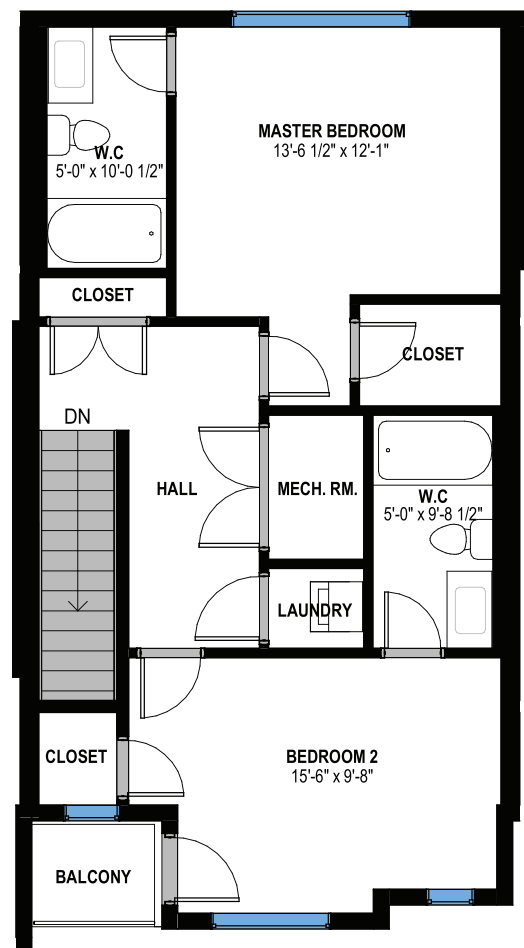

UPTOWN

Residential

SECOND FLOOR /
UPPER SUITE

2720 PRICE LINK SW

1201 SQ. FT.

MAIN FLOOR
575 SQ. FT.

BEDROOM FLOOR
626 SQ. FT.

780-650-1111