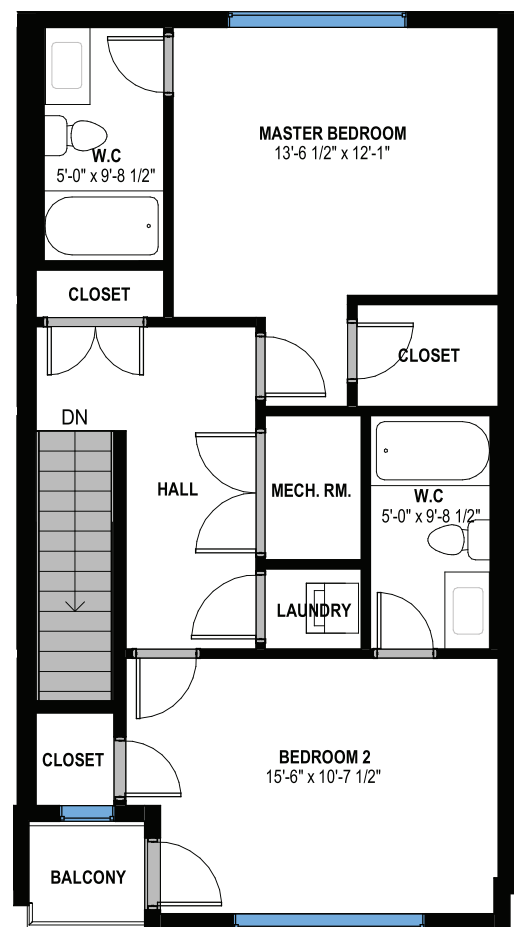

UPTOWN

Residential

SECOND FLOOR /
UPPER SUITE

2718 PRICE LINK SW

1218 SQ. FT.

MAIN FLOOR
583 SQ. FT.

BEDROOM FLOOR
635 SQ. FT.

780-650-1111