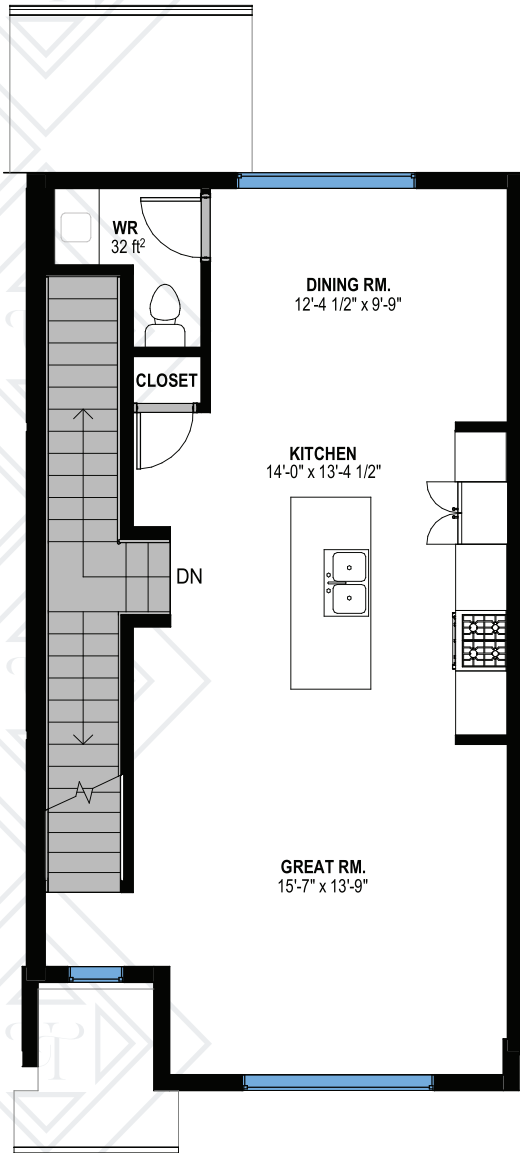

UPTOWN

Residential

SECOND FLOOR /
UPPER SUITE

2718 PRICE LINK SW

1218 SQ. FT.

MAIN FLOOR
583 SQ. FT.

BEDROOM FLOOR
635 SQ. FT.

780-650-1111