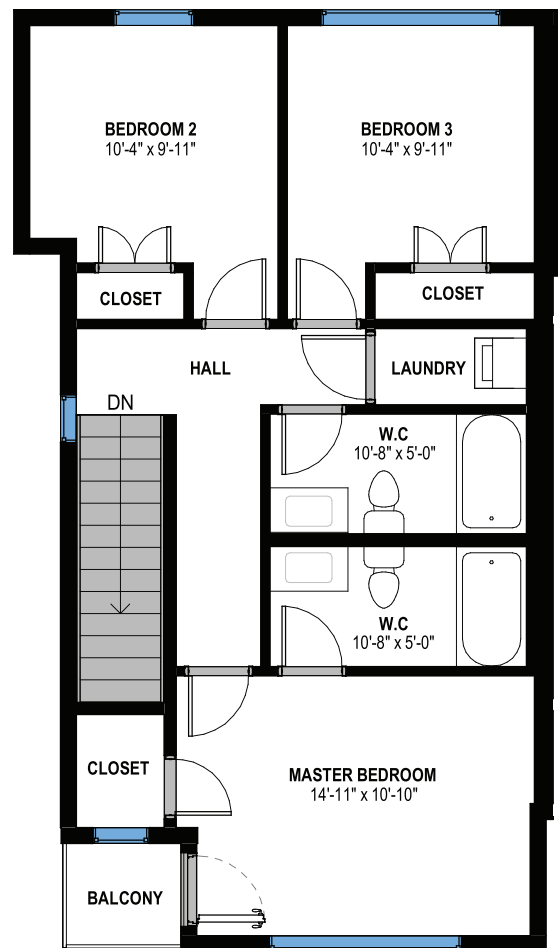

UPTOWN

Residential

SECOND FLOOR /
UPPER SUITE

2722 PRICE LINK SW

1246 SQ. FT.

MAIN FLOOR
587 SQ. FT.

BEDROOM FLOOR
659 SQ. FT.

780-650-1111