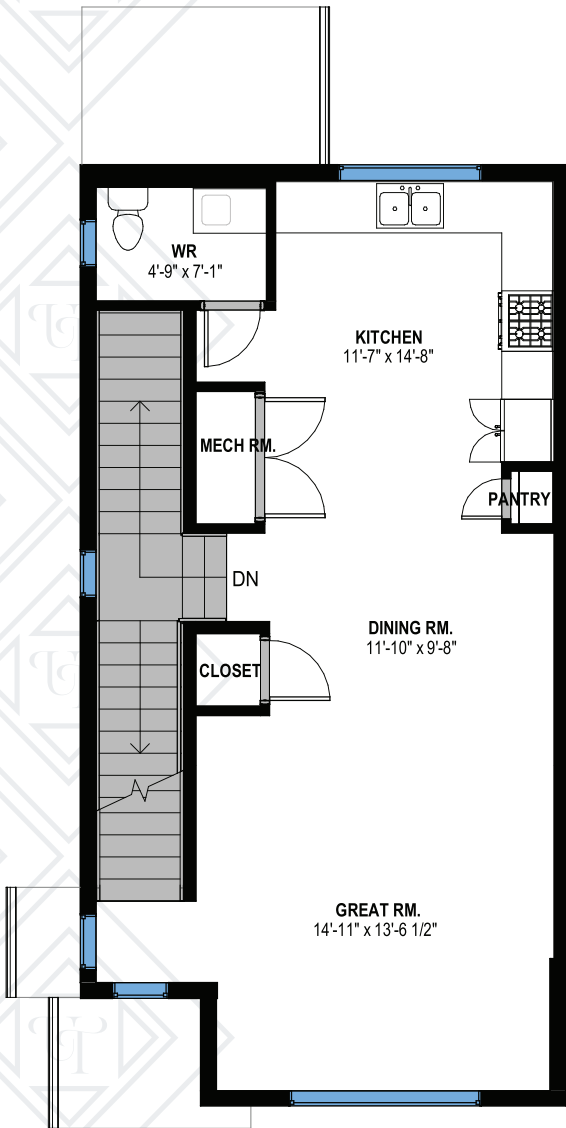

UPTOWN

Residential

SECOND FLOOR /
UPPER SUITE

2722 PRICE LINK SW

1246 SQ. FT.

MAIN FLOOR
587 SQ. FT.

BEDROOM FLOOR
659 SQ. FT.

780-650-1111